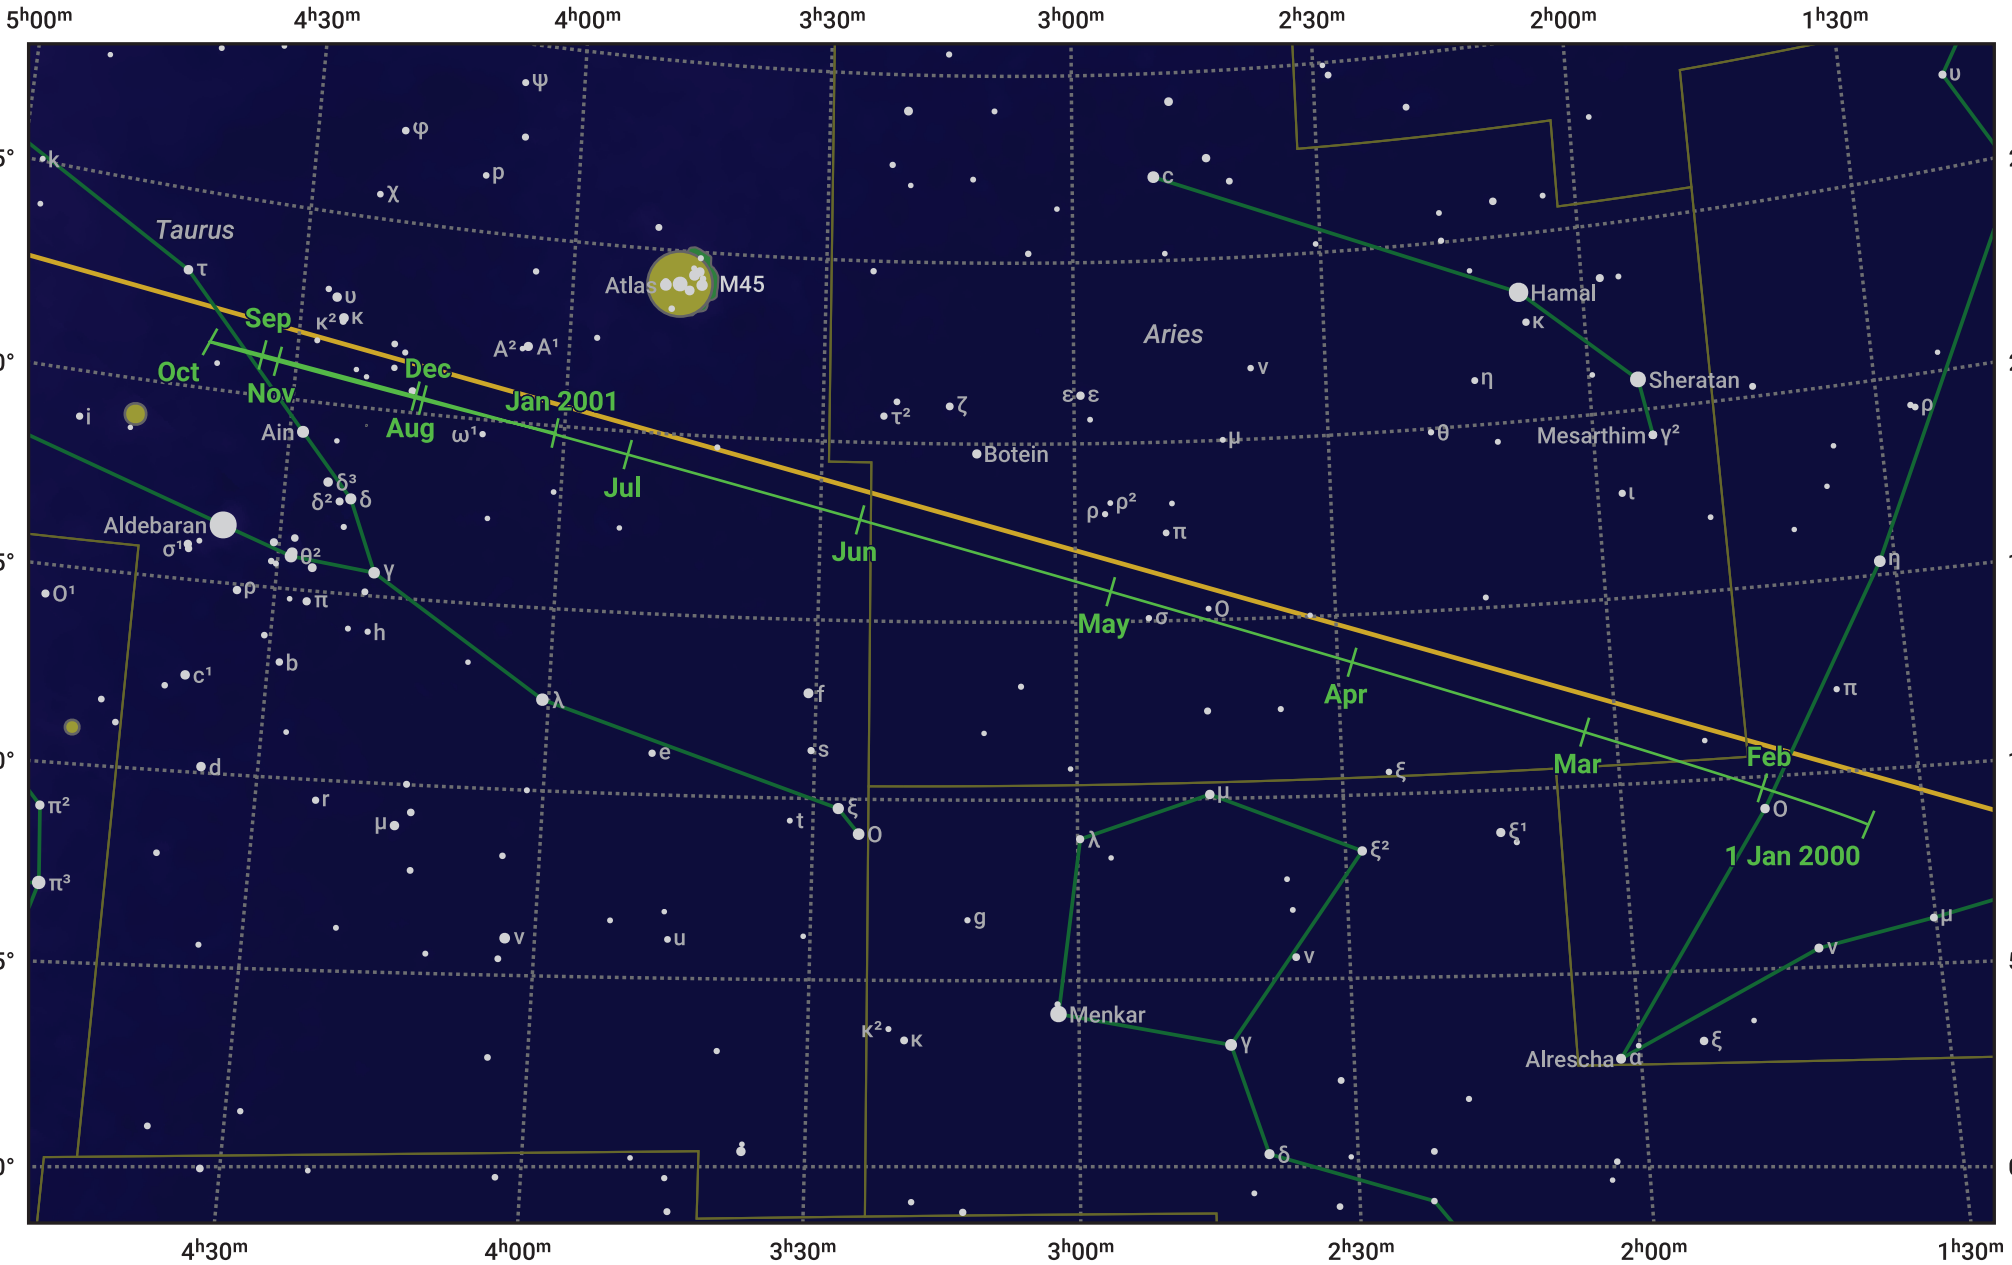

# The path of Jupiter in 2000

© Dominic Ford 2011–2024. Date markers placed at midnight UTC. Downloaded from <https://in-the-sky.org>

Magnitude scale: ● 6.0 ● 5.0 ● 4.0 ● 3.0 ● 2.0 ● 1.0 ● 0.0

— Ecliptic Plane

- Galaxy
- Bright nebula
- Open cluster
- Globular cluster

| Date       | Mag  | Angular size |
|------------|------|--------------|
| 2000 Jan 1 | -2.6 | 41.8"        |
| 2000 Apr 1 | -2.1 | 33.0"        |
| 2000 Jul 1 | -2.1 | 33.6"        |
| 2000 Oct 1 | -2.6 | 43.0"        |
| 2001 Jan 1 | -2.7 | 45.5"        |