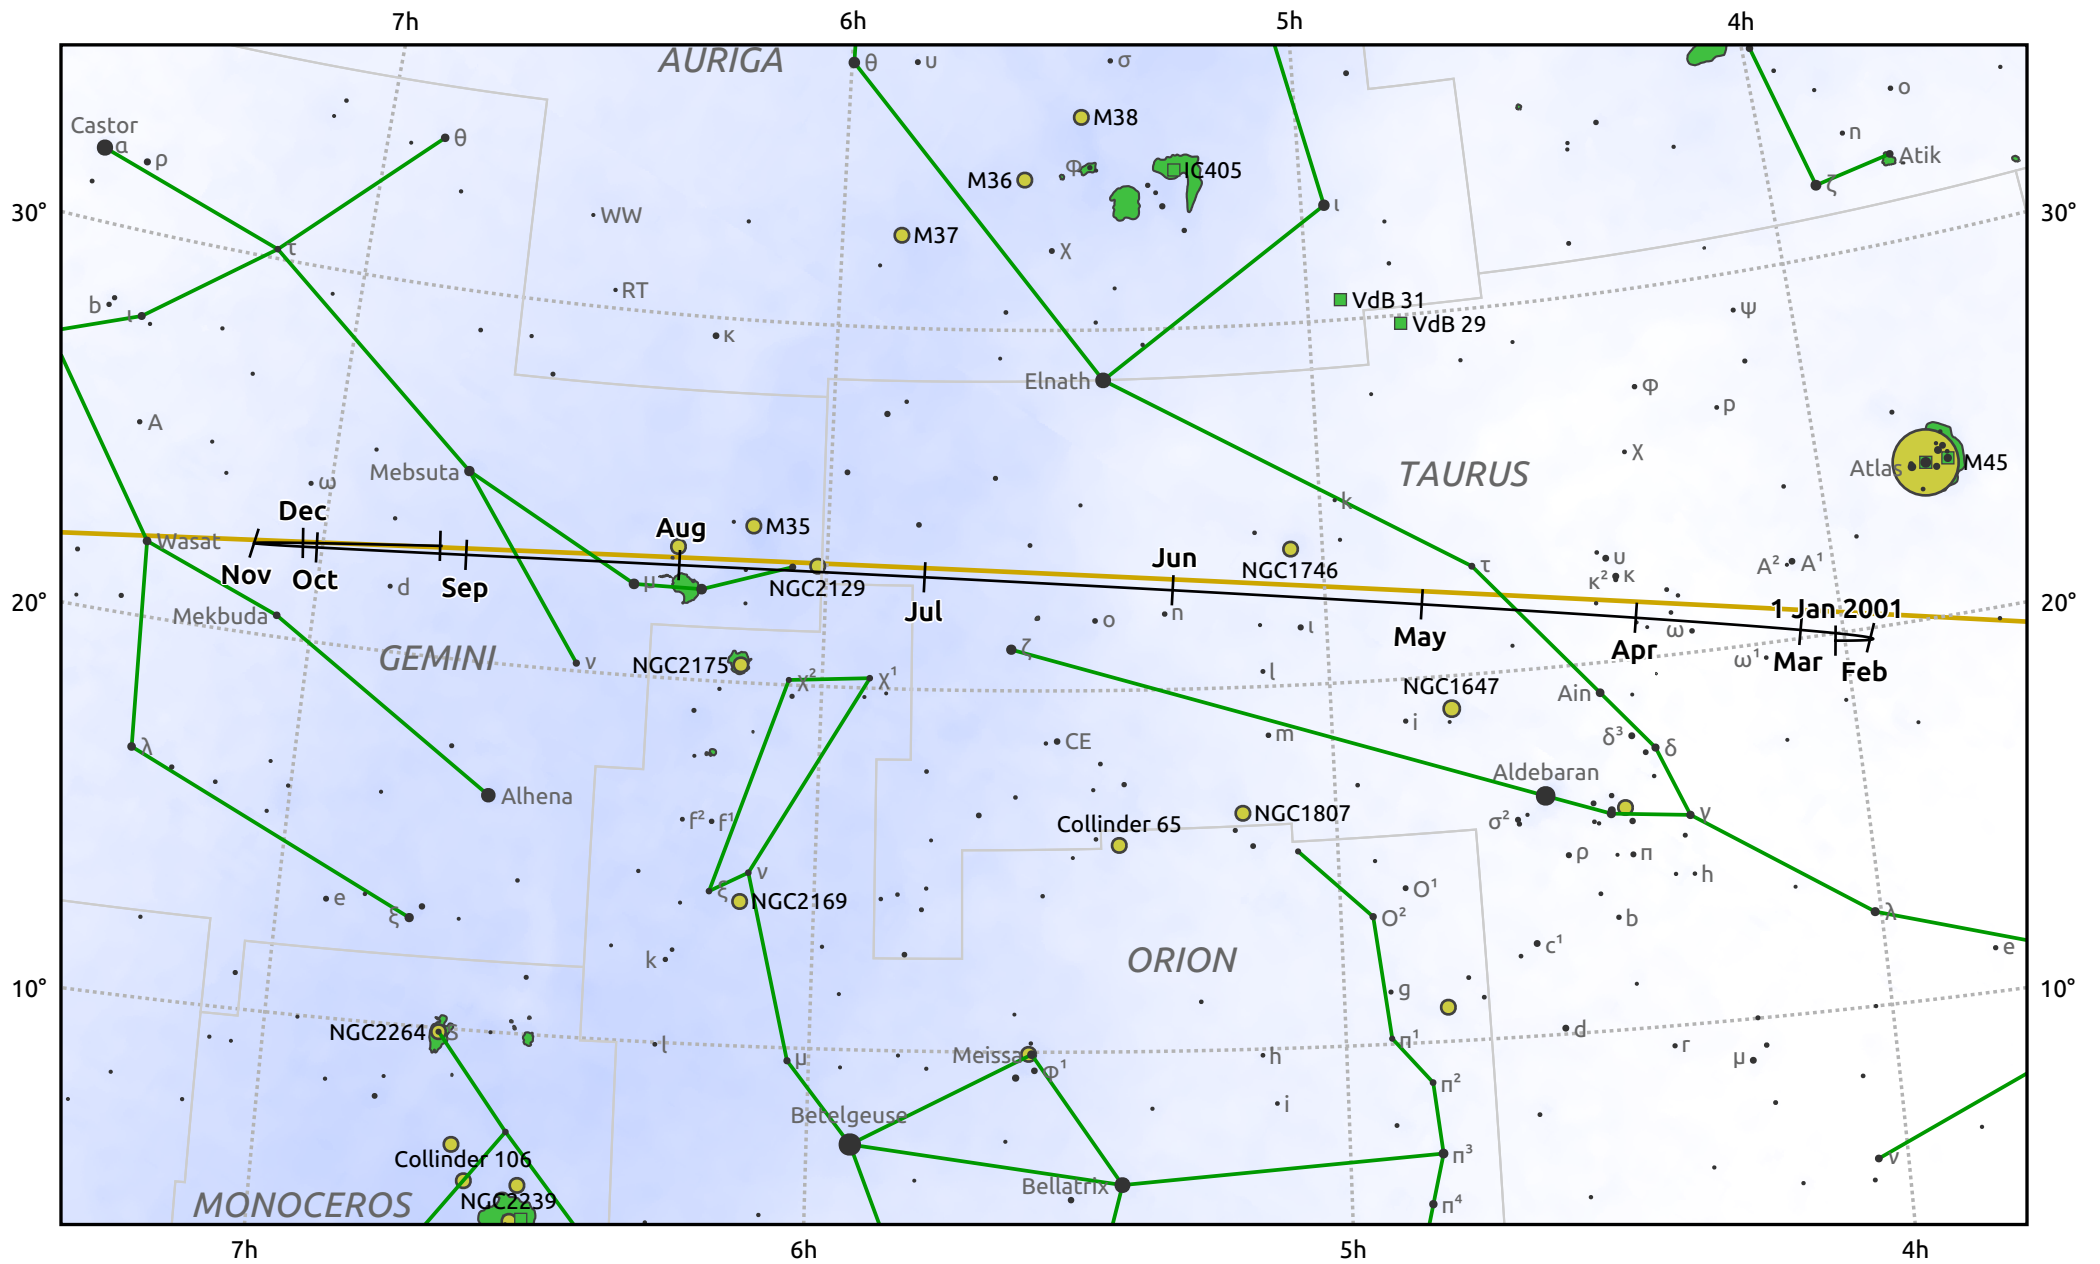

The path of Jupiter in 2001

© Dominic Ford 2011–2025. Date markers placed at midnight UTC. Downloaded from <https://in-the-sky.org>

Magnitude scale: • 6.0 • 5.0 • 4.0 • 3.0 • 2.0 • 1.0 • 0.0

— Ecliptic Plane

● Galaxy ■ Bright nebula ● Open cluster ⊕ Globular cluster ⬠ Planetary nebula

Date	Mag	Angular size
2001 Jan 1	-2.7	45.5"
2001 Apr 1	-2.1	34.7"
2001 Jul 1	-1.9	31.6"
2001 Oct 1	-2.3	37.5"
2002 Jan 1	-2.7	46.0"