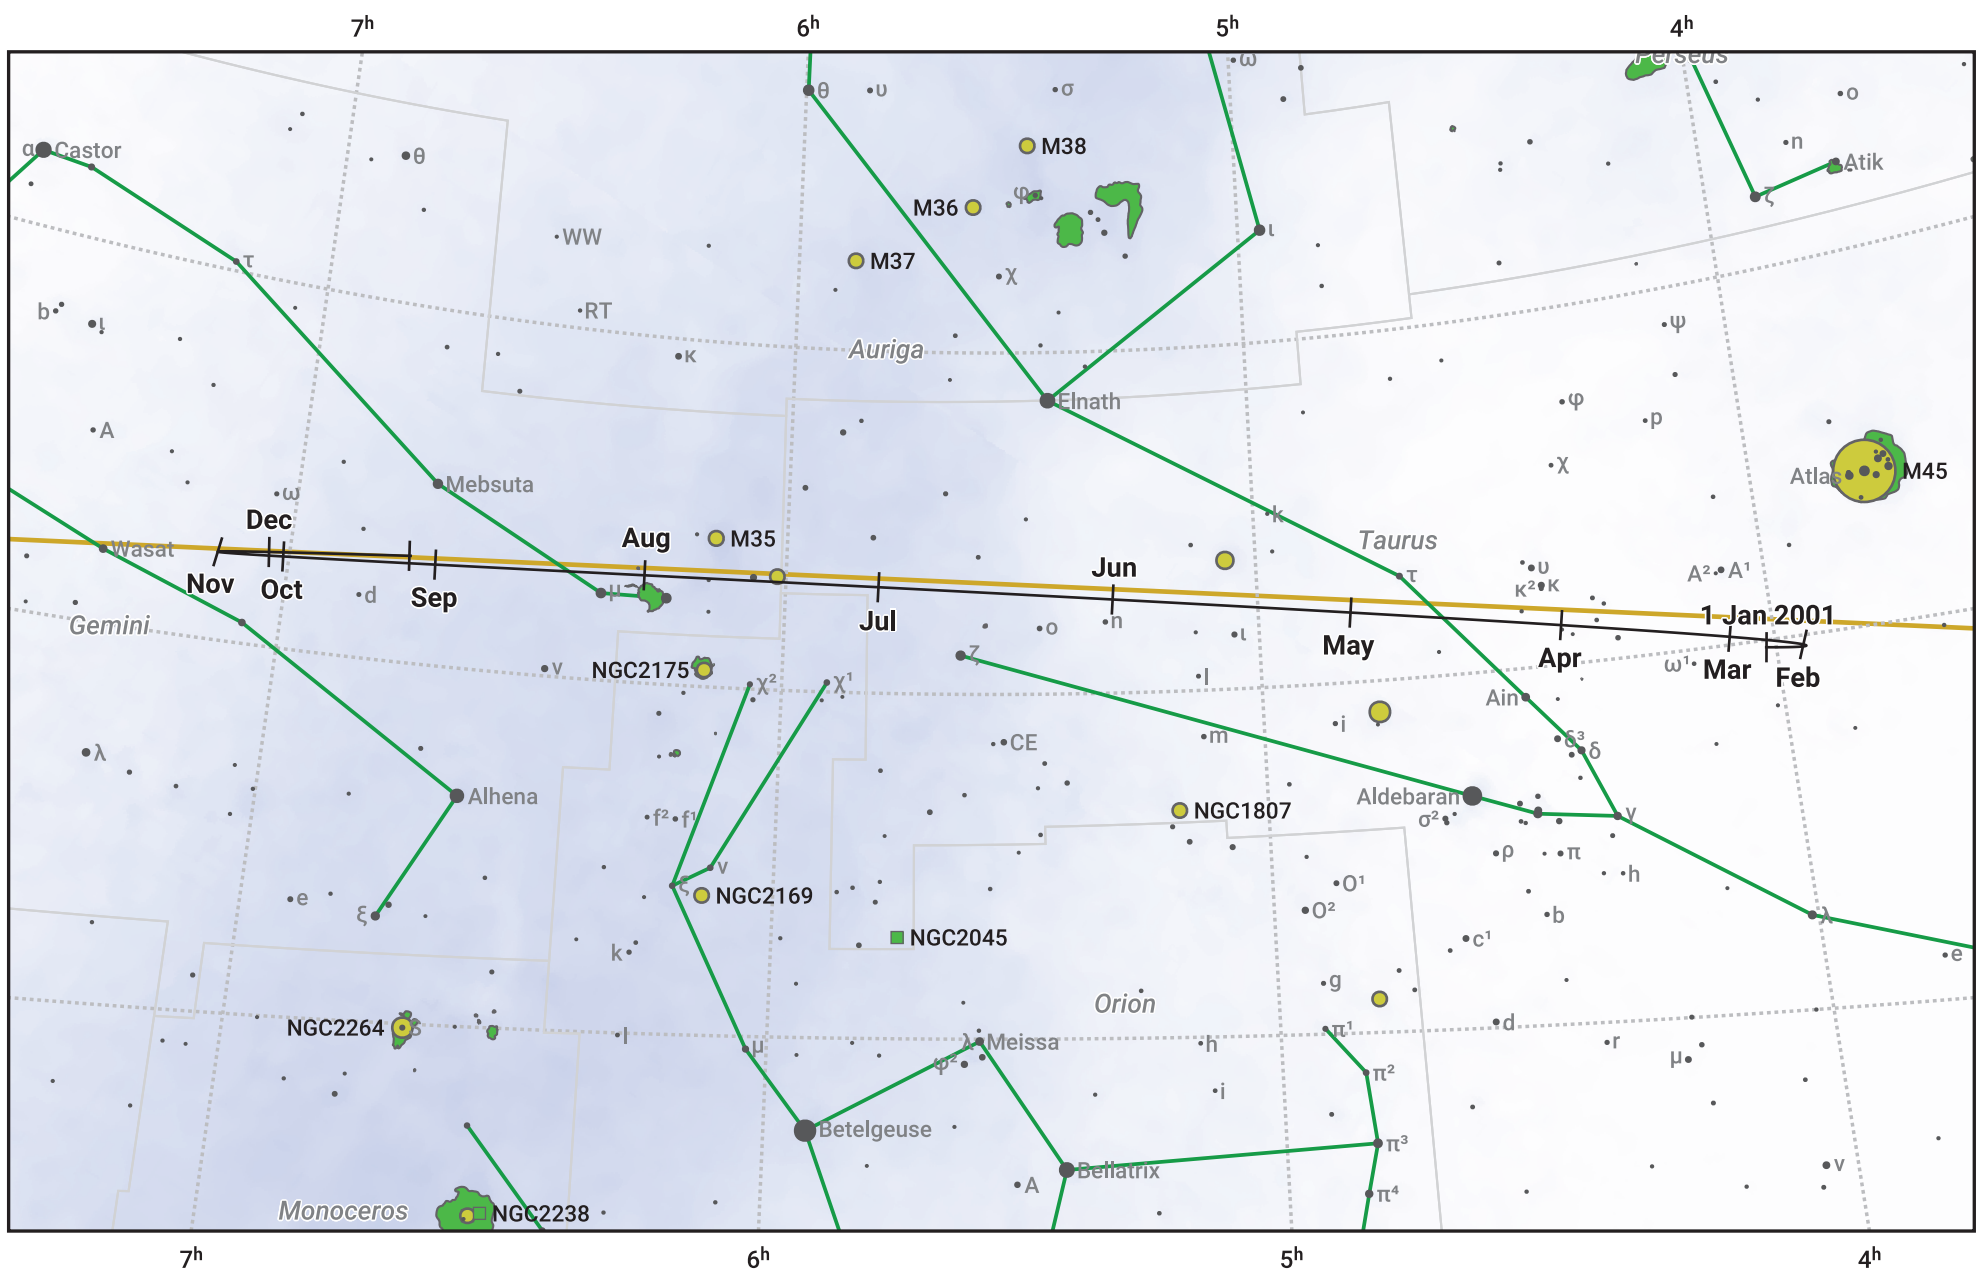

The path of Jupiter in 2001

© Dominic Ford 2011–2024. Date markers placed at midnight UTC. Downloaded from <https://in-the-sky.org>

Magnitude scale: ● 6.0 ● 5.0 ● 4.0 ● 3.0 ● 2.0 ● 1.0 ● 0.0

— Ecliptic Plane

● Galaxy ● Bright nebula ● Open cluster ● Globular cluster

Date	Mag	Angular size
2001 Jan 1	-2.7	45.5"
2001 Apr 1	-2.1	34.7"
2001 Jul 1	-1.9	31.6"
2001 Oct 1	-2.3	37.5"
2002 Jan 1	-2.7	46.0"