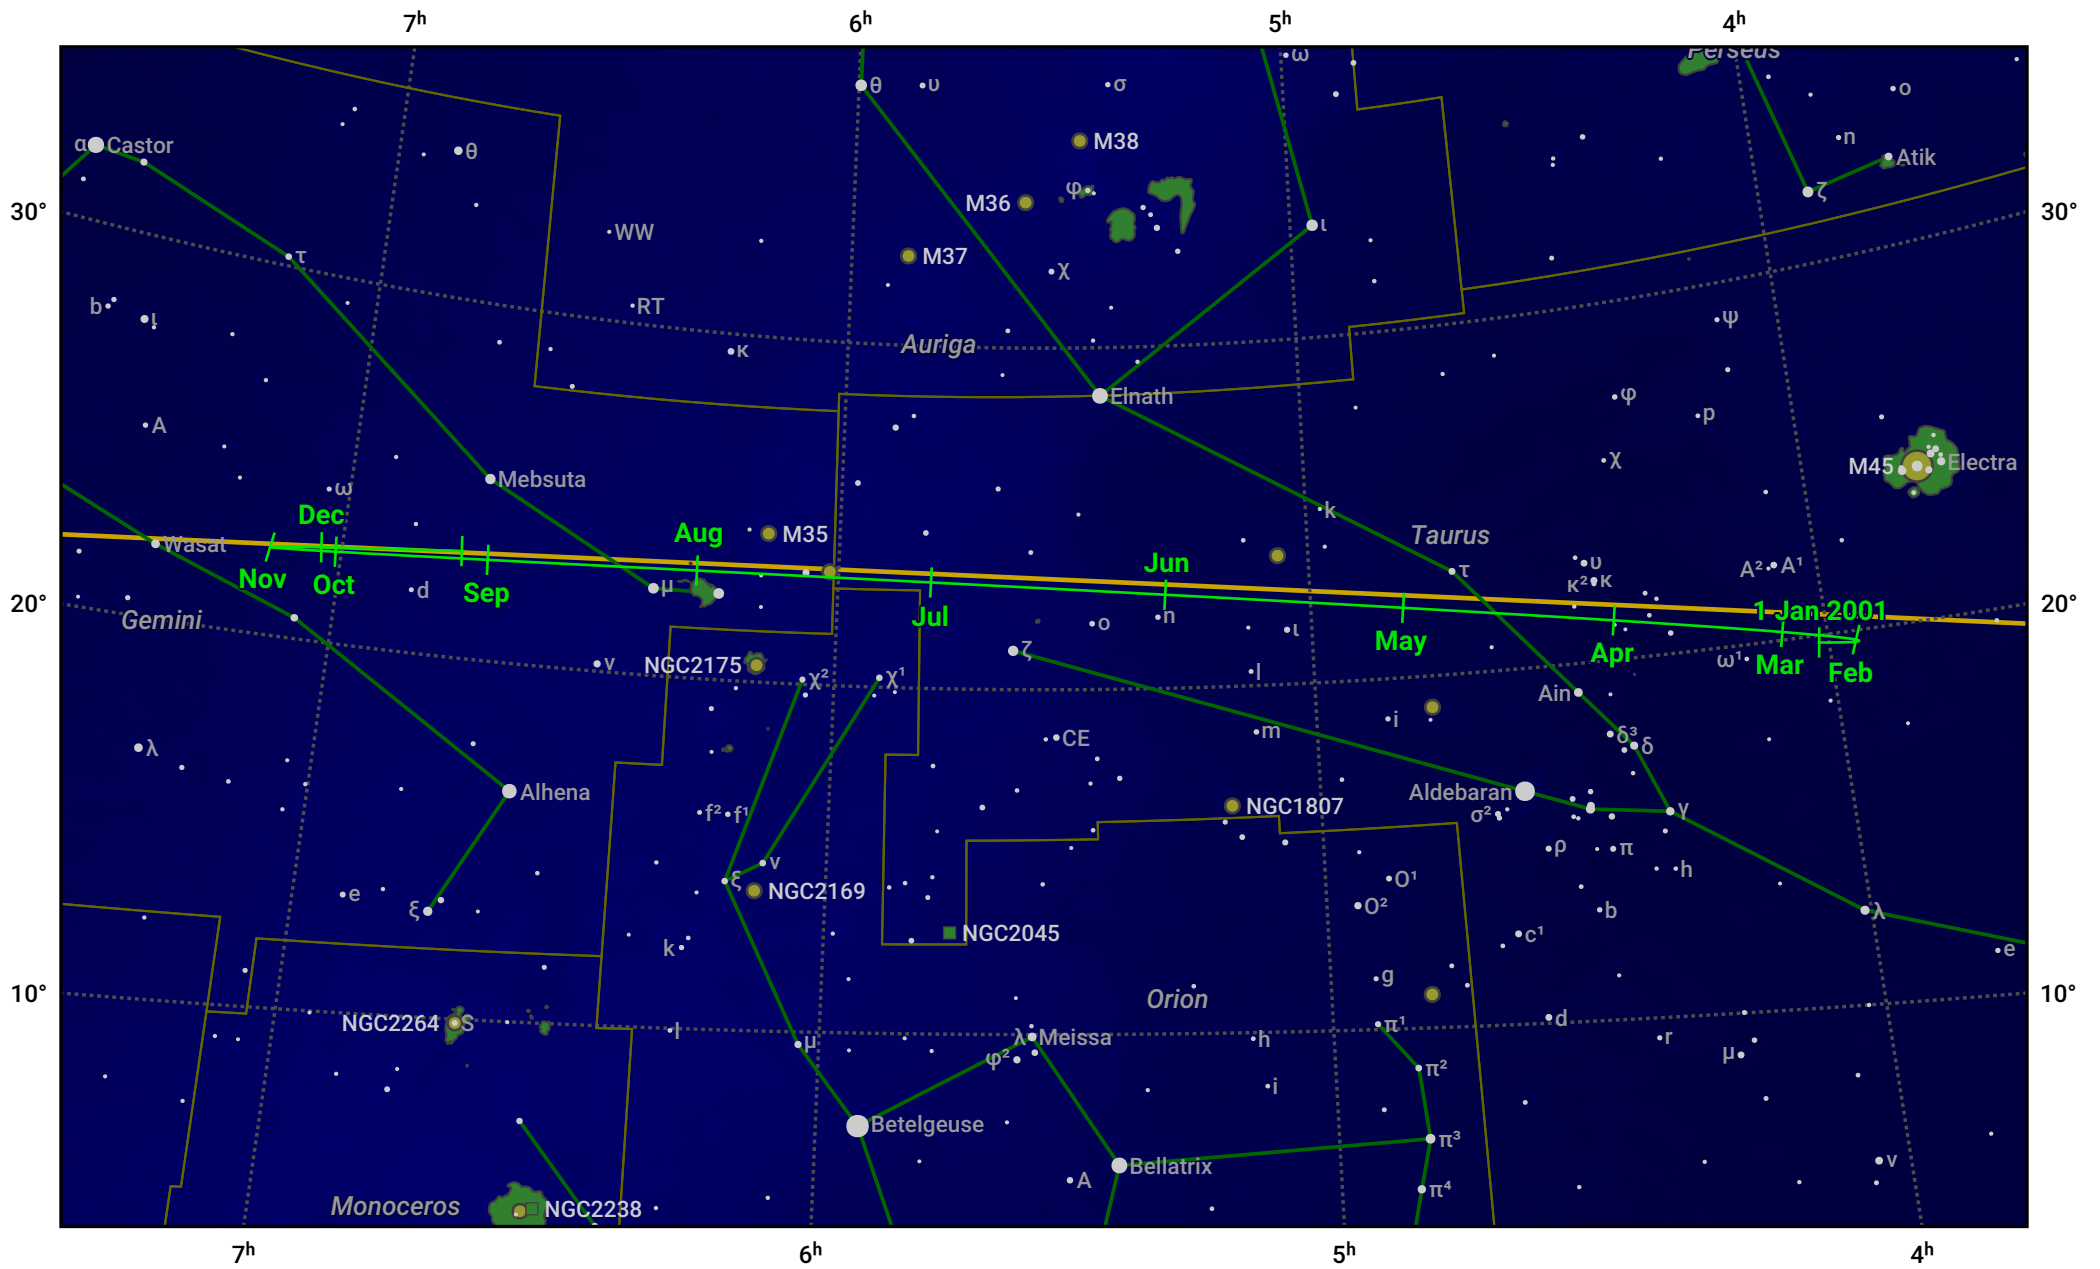

The path of Jupiter in 2001

© Dominic Ford 2011–2024. Date markers placed at midnight UTC. Downloaded from <https://in-the-sky.org>

Magnitude scale: ● 6.0 ● 5.0 ● 4.0 ● 3.0 ● 2.0 ● 1.0 ● 0.0

— Ecliptic Plane

● Galaxy ● Bright nebula ● Open cluster ● Globular cluster

Date	Mag	Angular size
2001 Jan 1	-2.7	45.5"
2001 Apr 1	-2.1	34.7"
2001 Jul 1	-1.9	31.6"
2001 Oct 1	-2.3	37.5"
2002 Jan 1	-2.7	46.0"