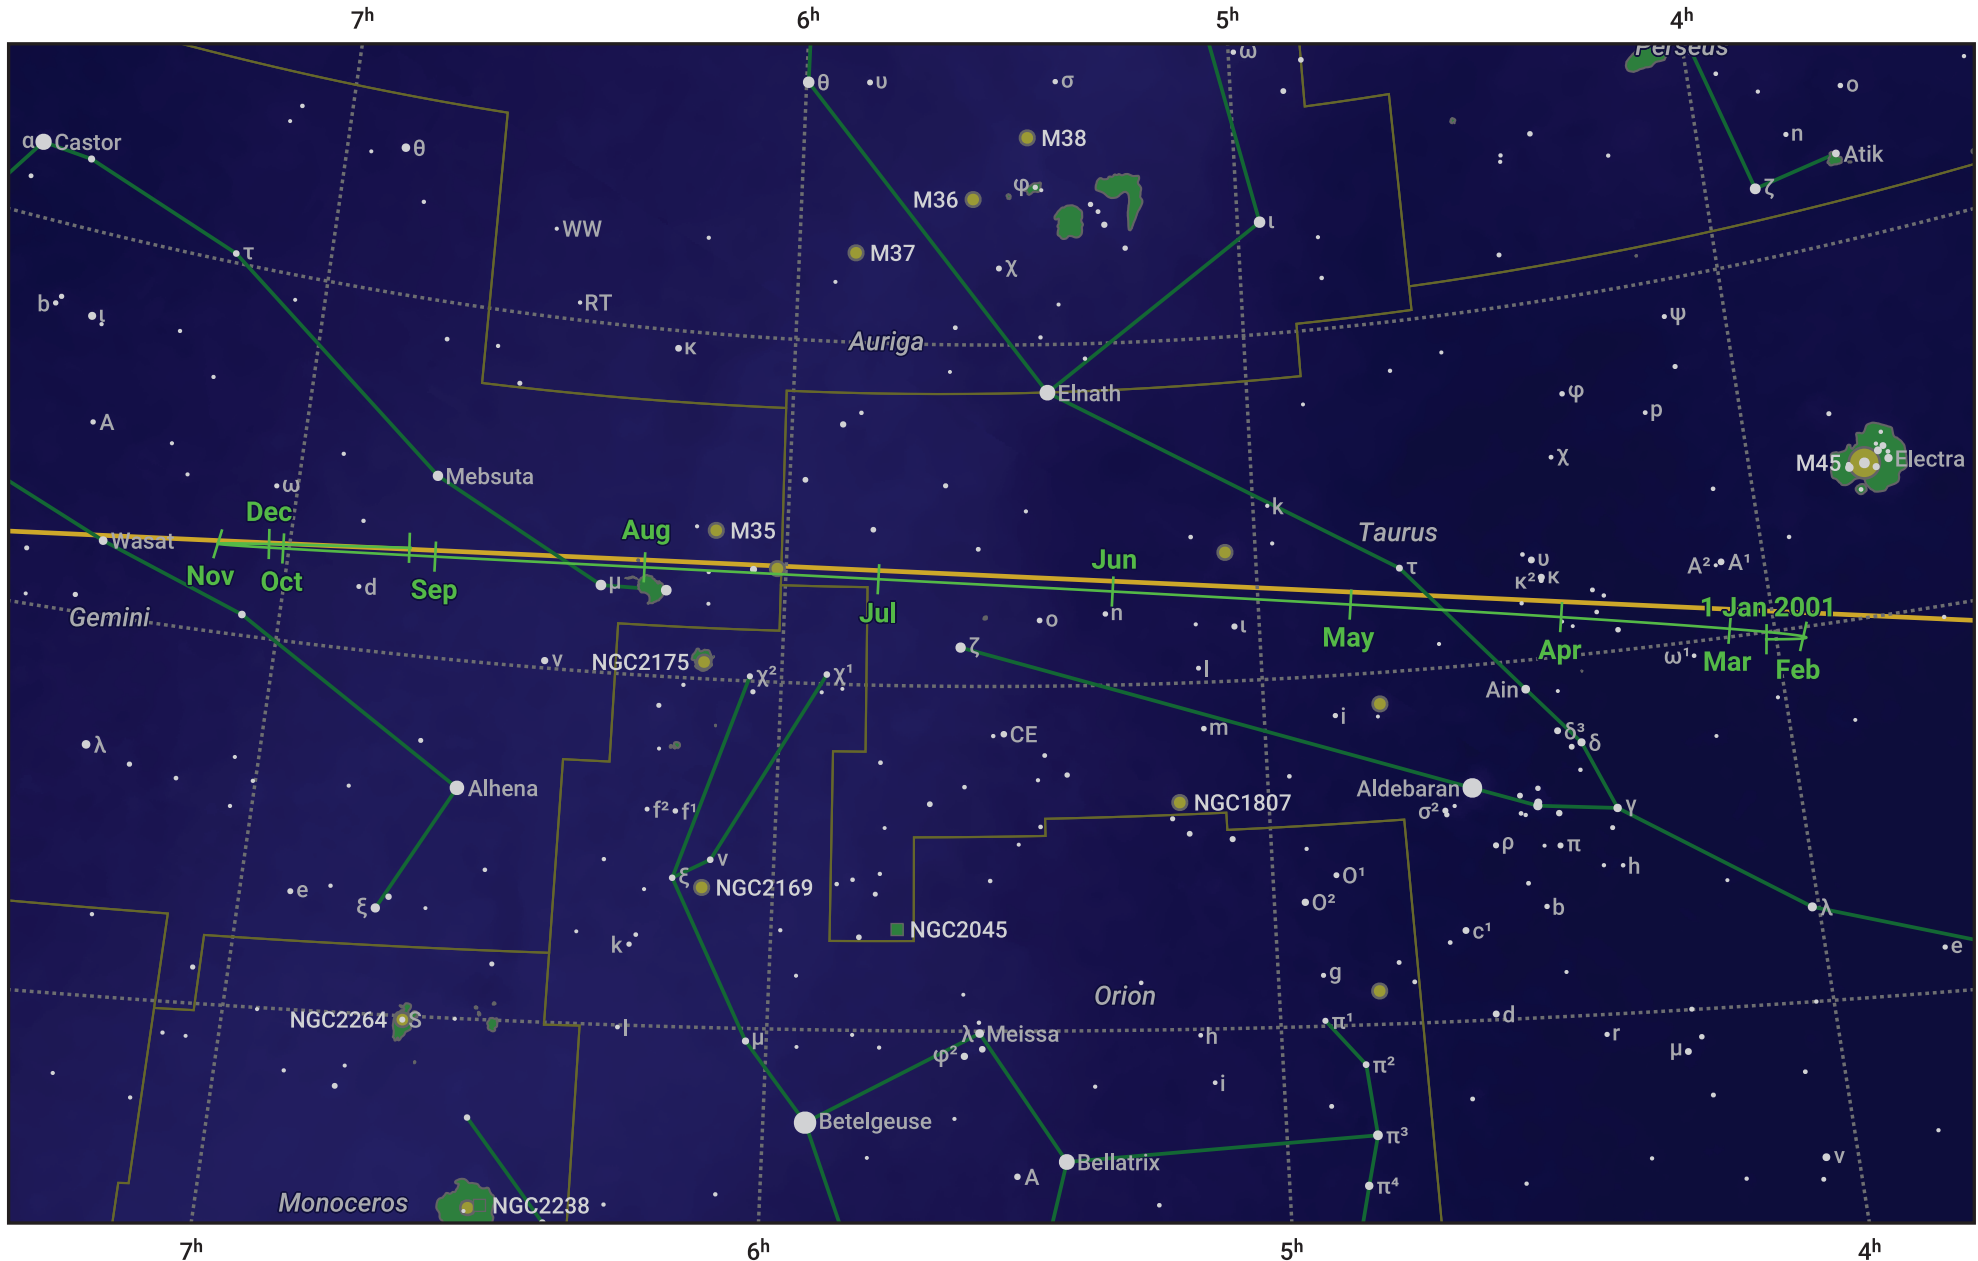

# The path of Jupiter in 2001

© Dominic Ford 2011–2024. Date markers placed at midnight UTC. Downloaded from <https://in-the-sky.org>

Magnitude scale: ● 6.0 ● 5.0 ● 4.0 ● 3.0 ● 2.0 ● 1.0 ● 0.0

— Ecliptic Plane

■ Galaxy   
 ■ Bright nebula   
 ● Open cluster   
 ⊕ Globular cluster

Date	Mag	Angular size
2001 Jan 1	-2.7	45.5"
2001 Apr 1	-2.1	34.7"
2001 Jul 1	-1.9	31.6"
2001 Oct 1	-2.3	37.5"
2002 Jan 1	-2.7	46.0"