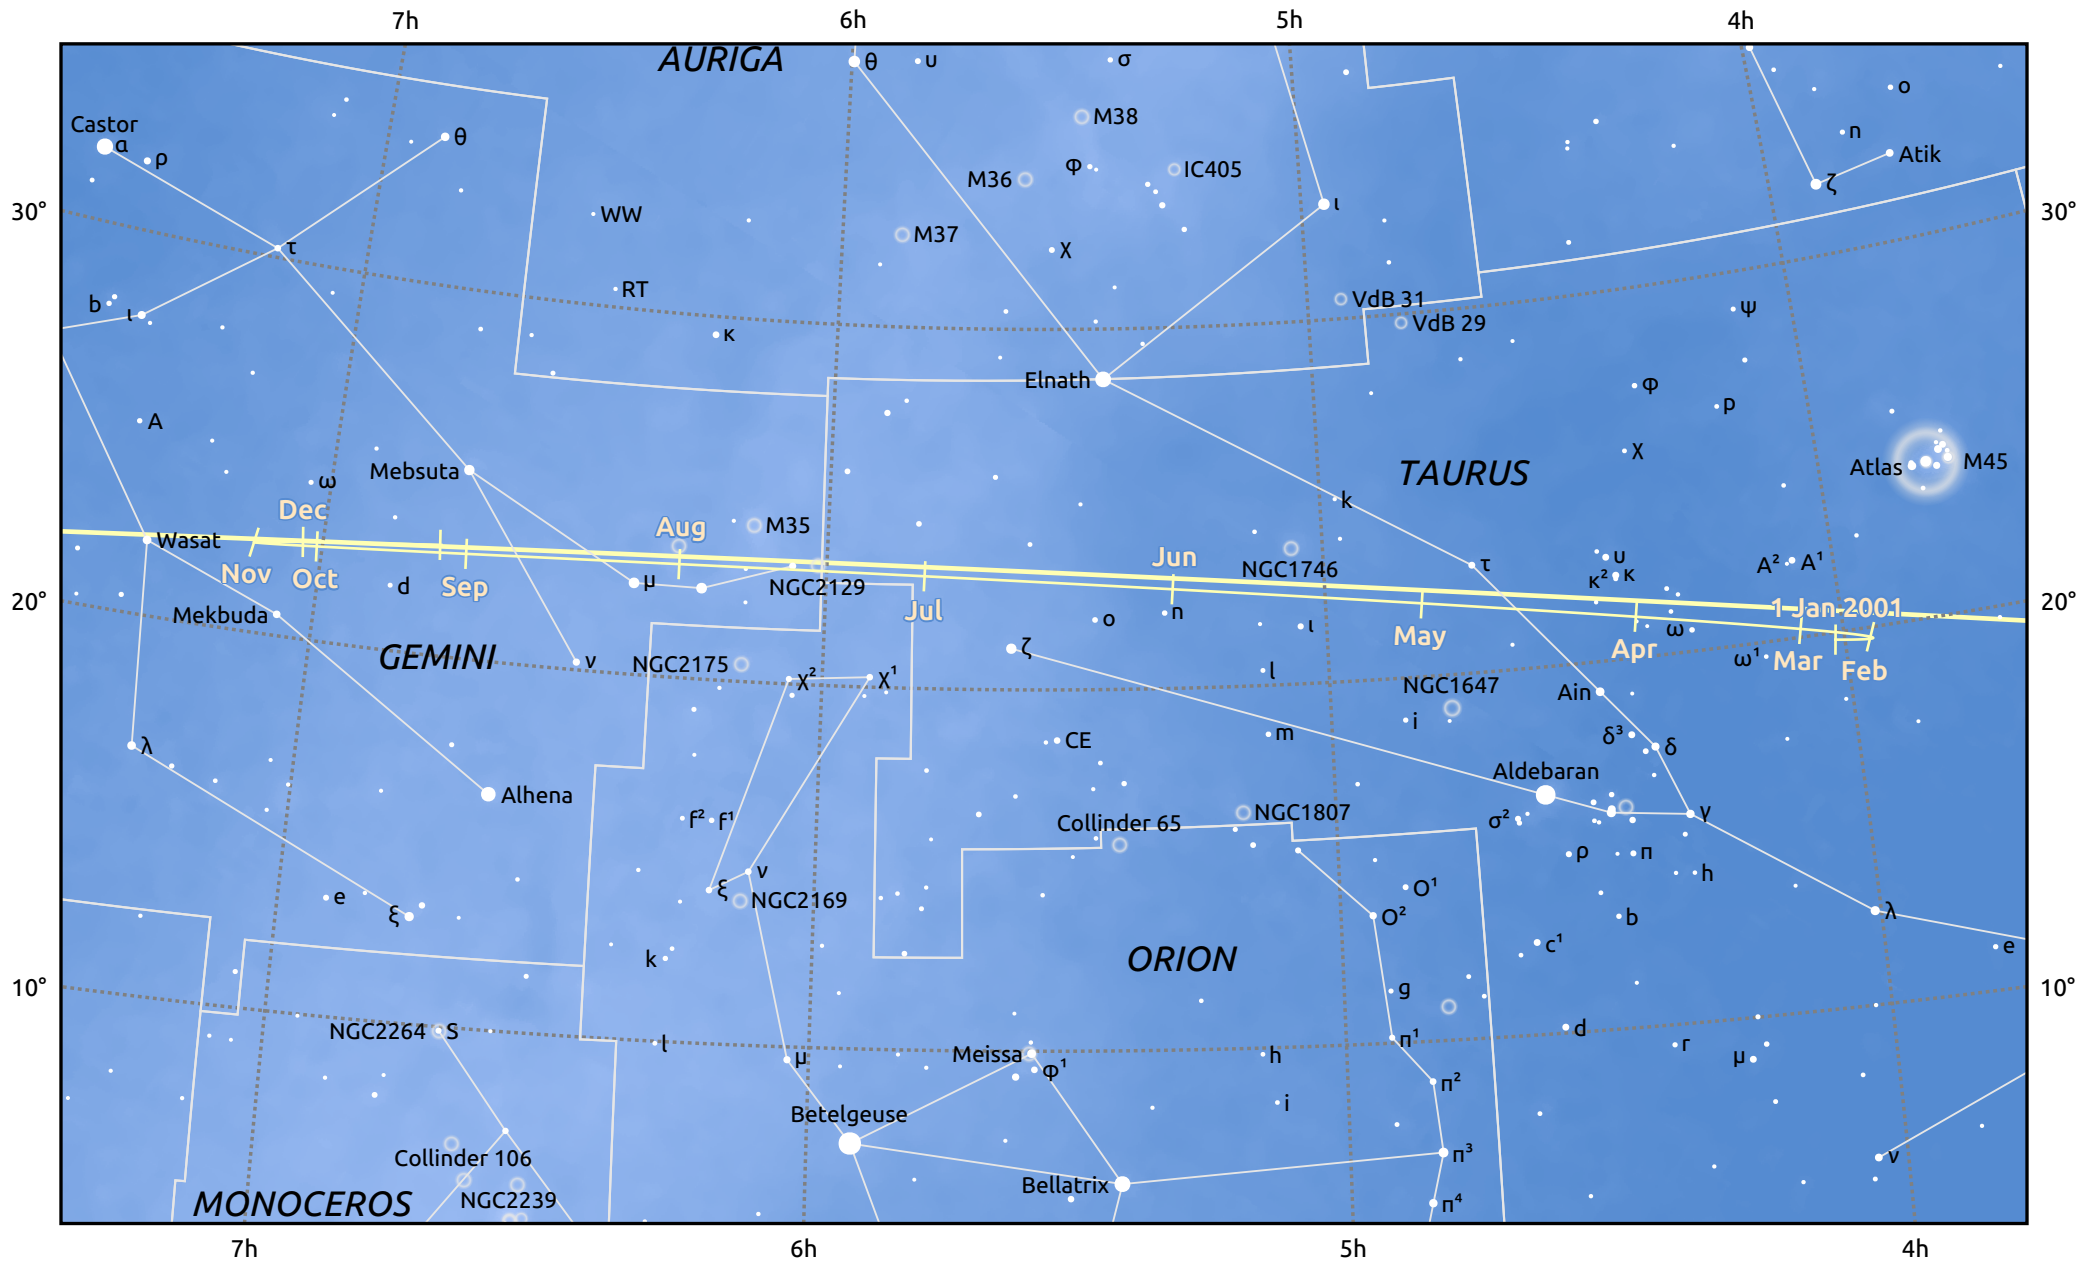

The path of Jupiter in 2001

© Dominic Ford 2011–2025. Date markers placed at midnight UTC. Downloaded from <https://in-the-sky.org>

Magnitude scale: • 6.0 • 5.0 • 4.0 • 3.0 • 2.0 • 1.0 • 0.0

— Ecliptic Plane

Galaxy Bright nebula Open cluster Globular cluster Planetary nebula

Date	Mag	Angular size
2001 Jan 1	-2.7	45.5"
2001 Apr 1	-2.1	34.7"
2001 Jul 1	-1.9	31.6"
2001 Oct 1	-2.3	37.5"
2002 Jan 1	-2.7	46.0"