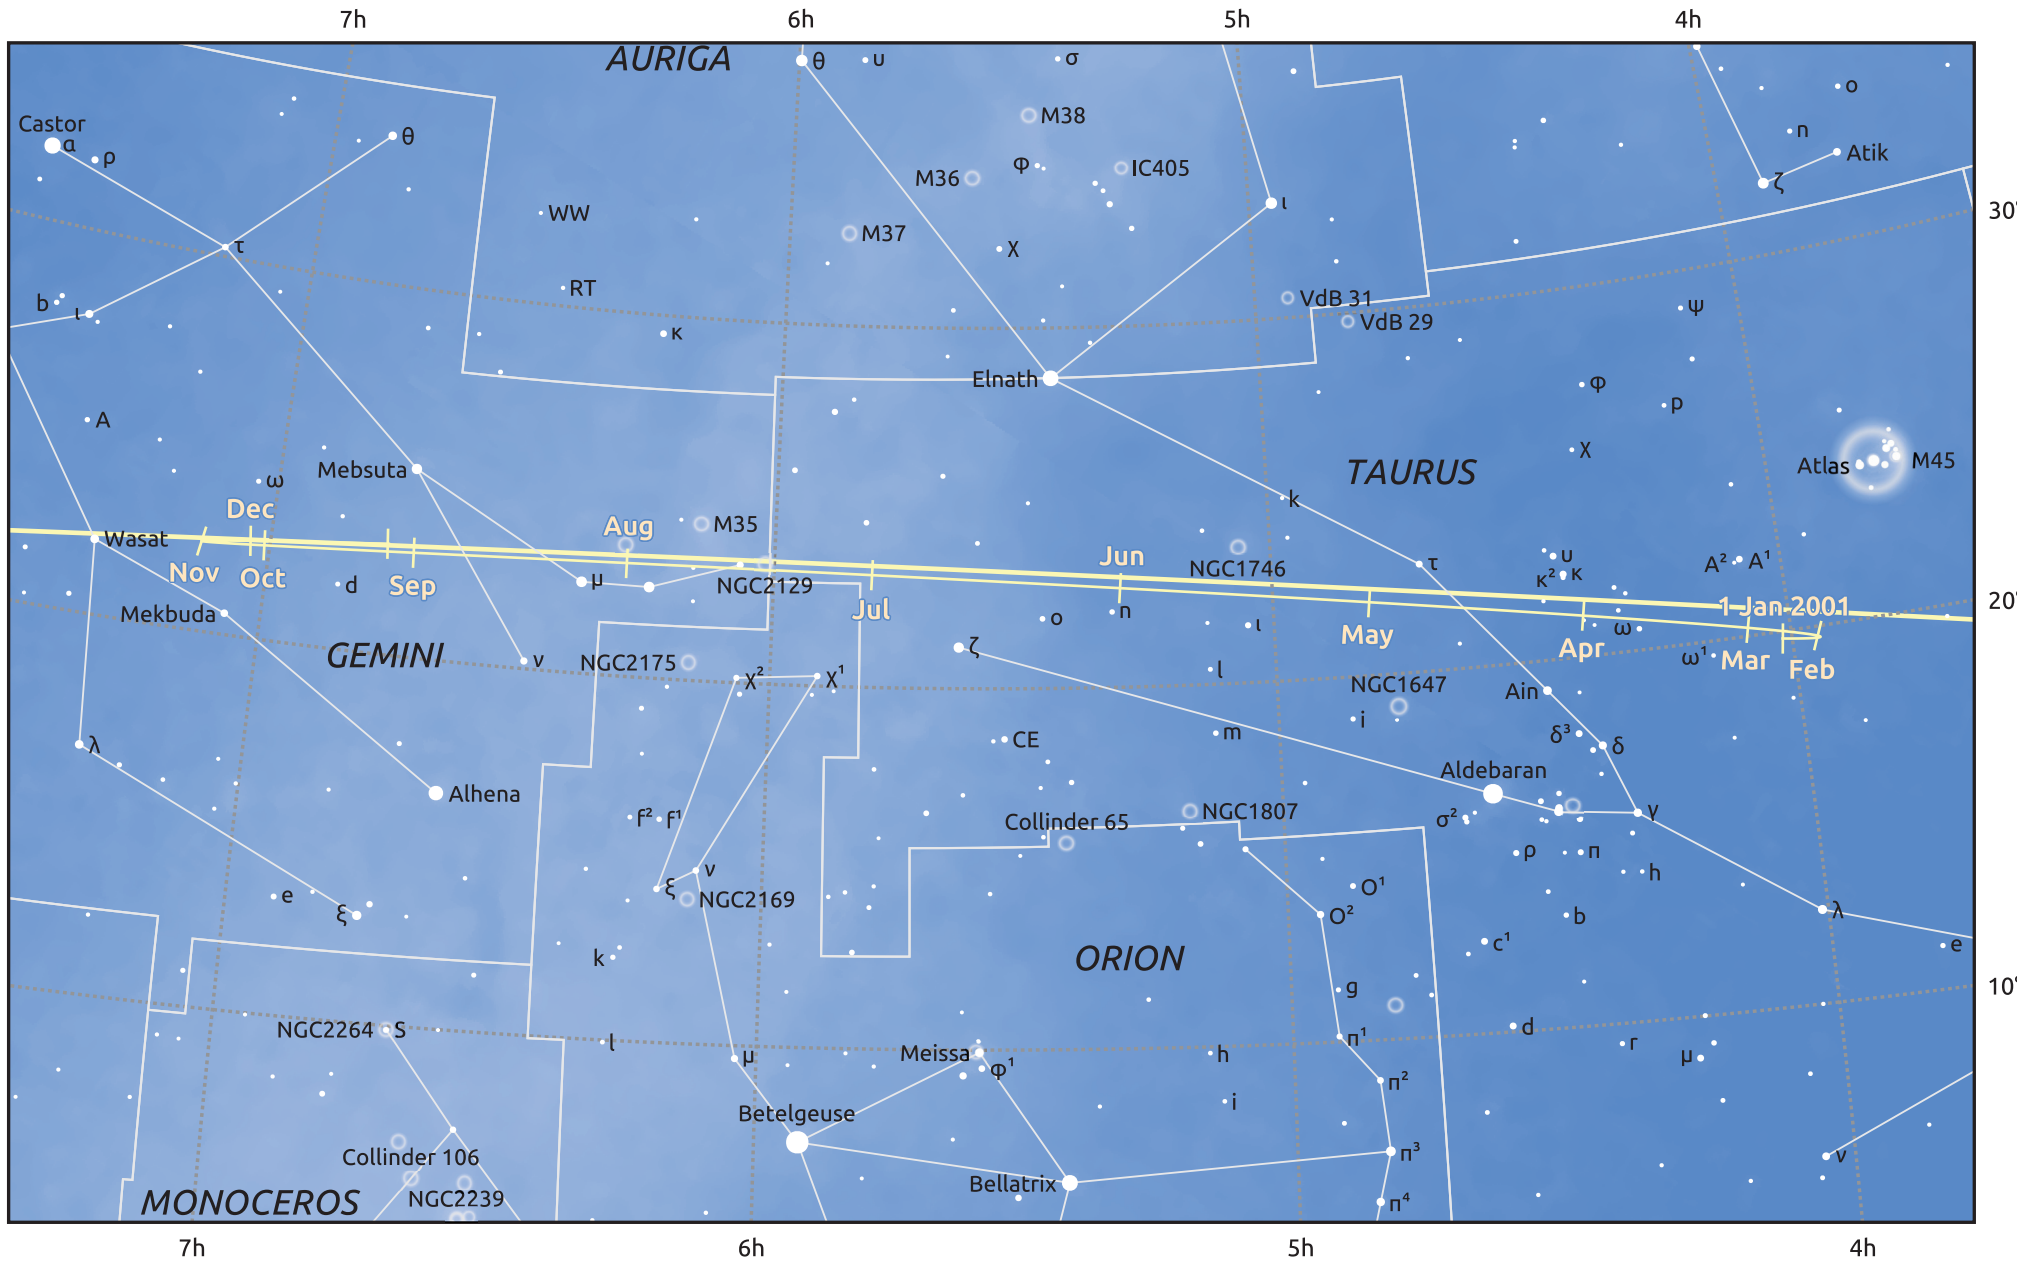

The path of Jupiter in 2001

© Dominic Ford 2011–2025. Date markers placed at midnight UTC. Downloaded from <https://in-the-sky.org>

Magnitude scale: \cdot 6.0 \cdot 5.0 \cdot 4.0 \cdot 3.0 \bullet 2.0 \bullet 1.0 \bullet 0.0

Ecliptic Plane

Galaxy Bright nebula Open cluster Globular cluster Planetary nebula

Date	Mag	Angular size
2001 Jan 1	-2.7	45.5"
2001 Apr 1	-2.1	34.7"
2001 Jul 1	-1.9	31.6"
2001 Oct 1	-2.3	37.5"
2002 Jan 1	-2.7	46.0"