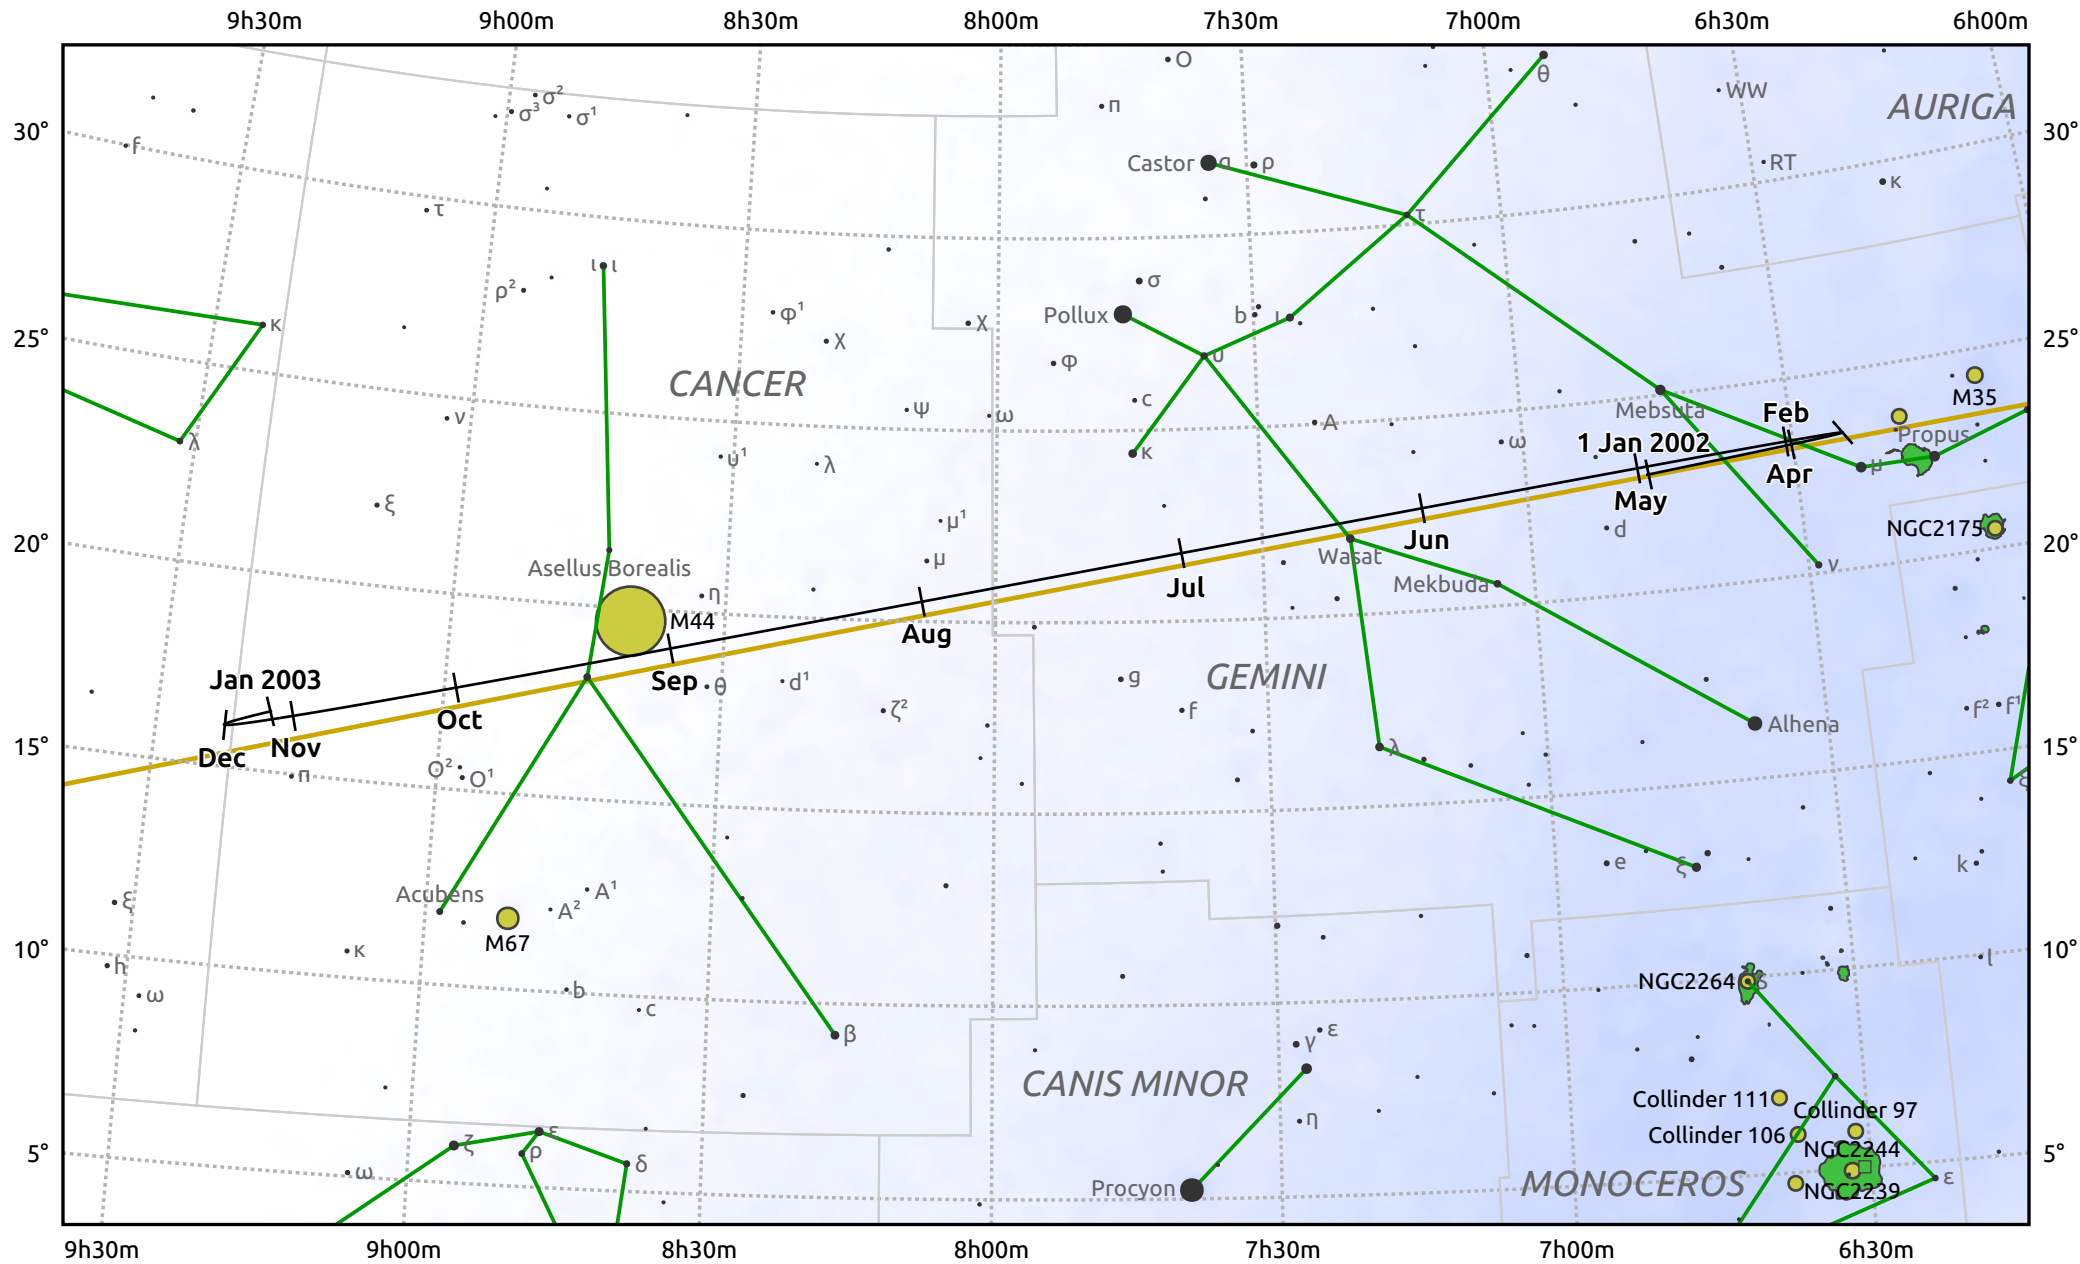

The path of Jupiter in 2002

© Dominic Ford 2011–2025. Date markers placed at midnight UTC. Downloaded from <https://in-the-sky.org>

Magnitude scale: · 6.0 · 5.0 · 4.0 · 3.0 · 2.0 ● 1.0 ● 0.0

— Ecliptic Plane

● Galaxy ■ Bright nebula ● Open cluster ● Globular cluster ● Planetary nebula

Date	Mag	Angular size
2002 Jan 1	-2.7	46.0"
2002 Apr 1	-2.2	37.2"
2002 Jul 1	-1.8	31.0"
2002 Oct 1	-2.0	33.4"
2003 Jan 1	-2.5	43.0"