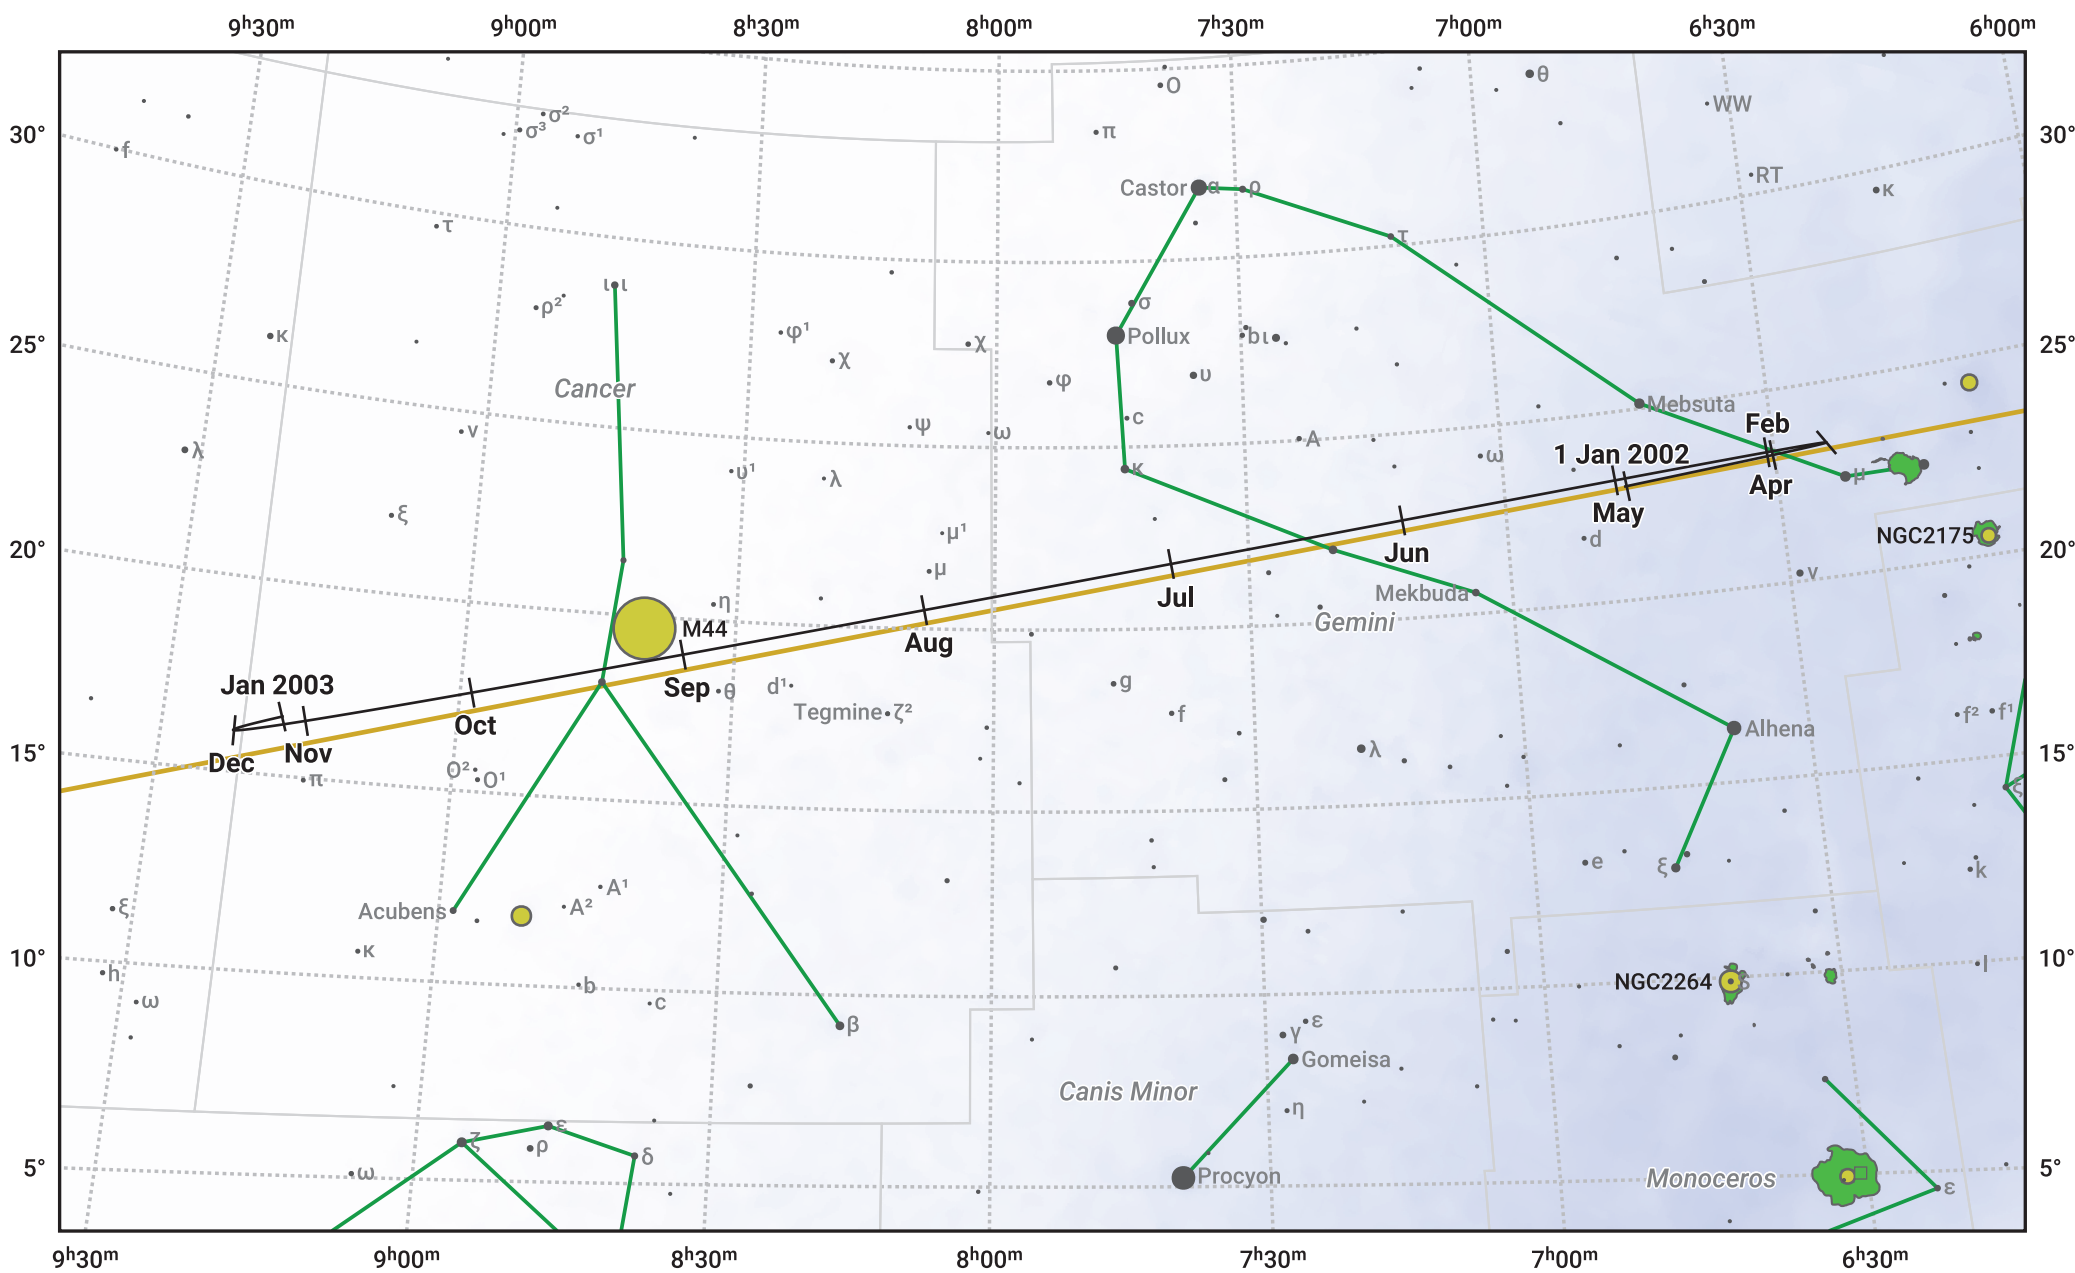

# The path of Jupiter in 2002

© Dominic Ford 2011–2024. Date markers placed at midnight UTC. Downloaded from <https://in-the-sky.org>

Magnitude scale: ● 6.0 ● 5.0 ● 4.0 ● 3.0 ● 2.0 ● 1.0 ● 0.0

— Ecliptic Plane

■ Galaxy   
 ■ Bright nebula   
 ● Open cluster   
 ⊕ Globular cluster

Date	Mag	Angular size
2002 Jan 1	-2.7	46.0"
2002 Apr 1	-2.2	37.2"
2002 Jul 1	-1.8	31.0"
2002 Oct 1	-2.0	33.4"
2003 Jan 1	-2.5	43.0"