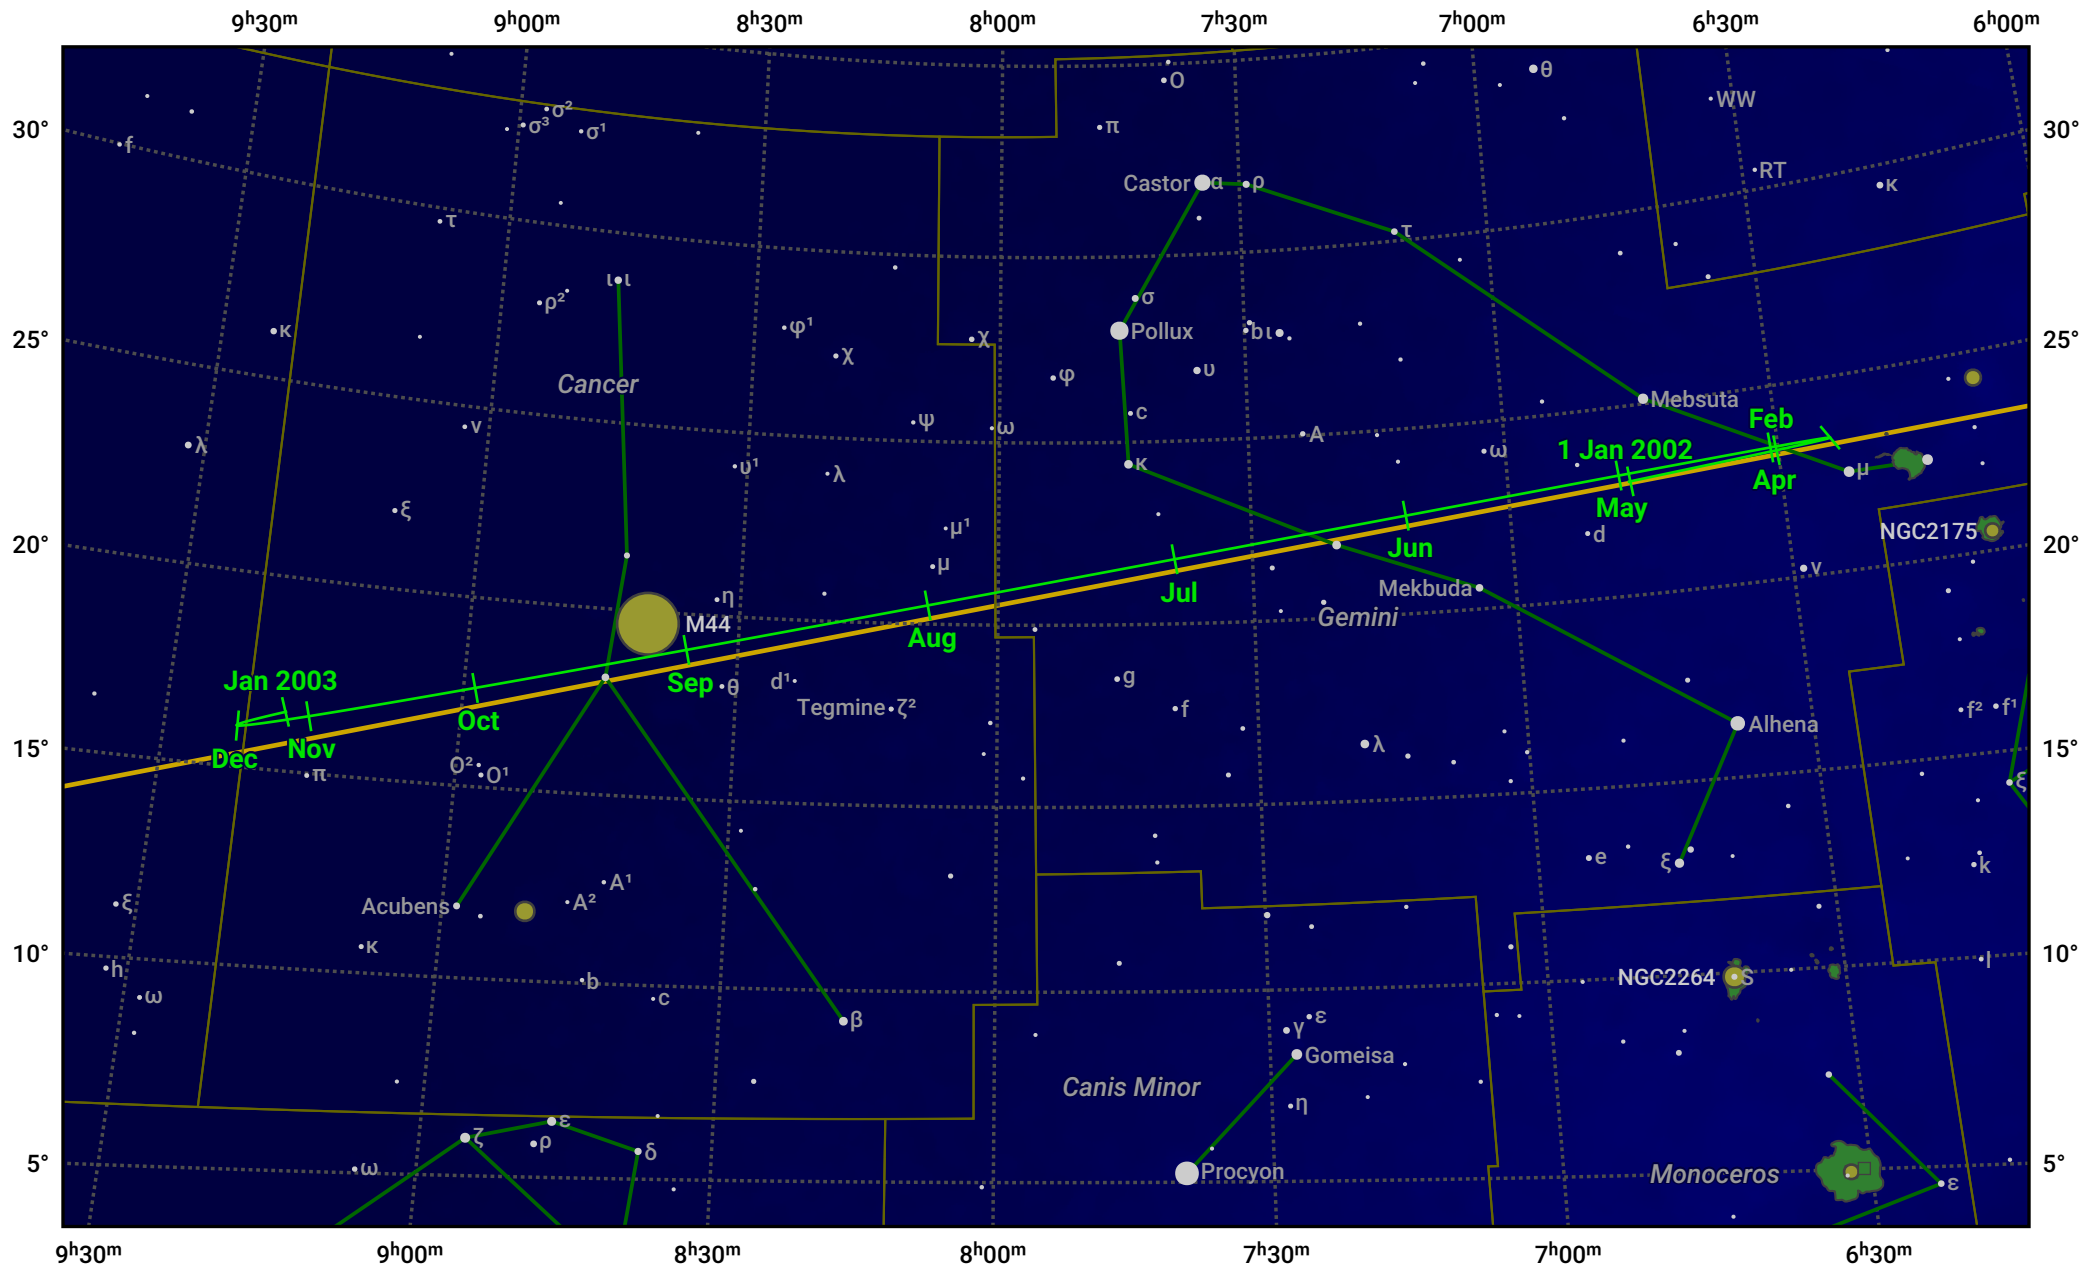

# The path of Jupiter in 2002

© Dominic Ford 2011–2024. Date markers placed at midnight UTC. Downloaded from <https://in-the-sky.org>

Magnitude scale: · 6.0 · 5.0 · 4.0 · 3.0 · 2.0 ● 1.0 ● 0.0

— Ecliptic Plane

● Galaxy ■ Bright nebula ● Open cluster ● Globular cluster

Date	Mag	Angular size
2002 Jan 1	-2.7	46.0"
2002 Apr 1	-2.2	37.2"
2002 Jul 1	-1.8	31.0"
2002 Oct 1	-2.0	33.4"
2003 Jan 1	-2.5	43.0"