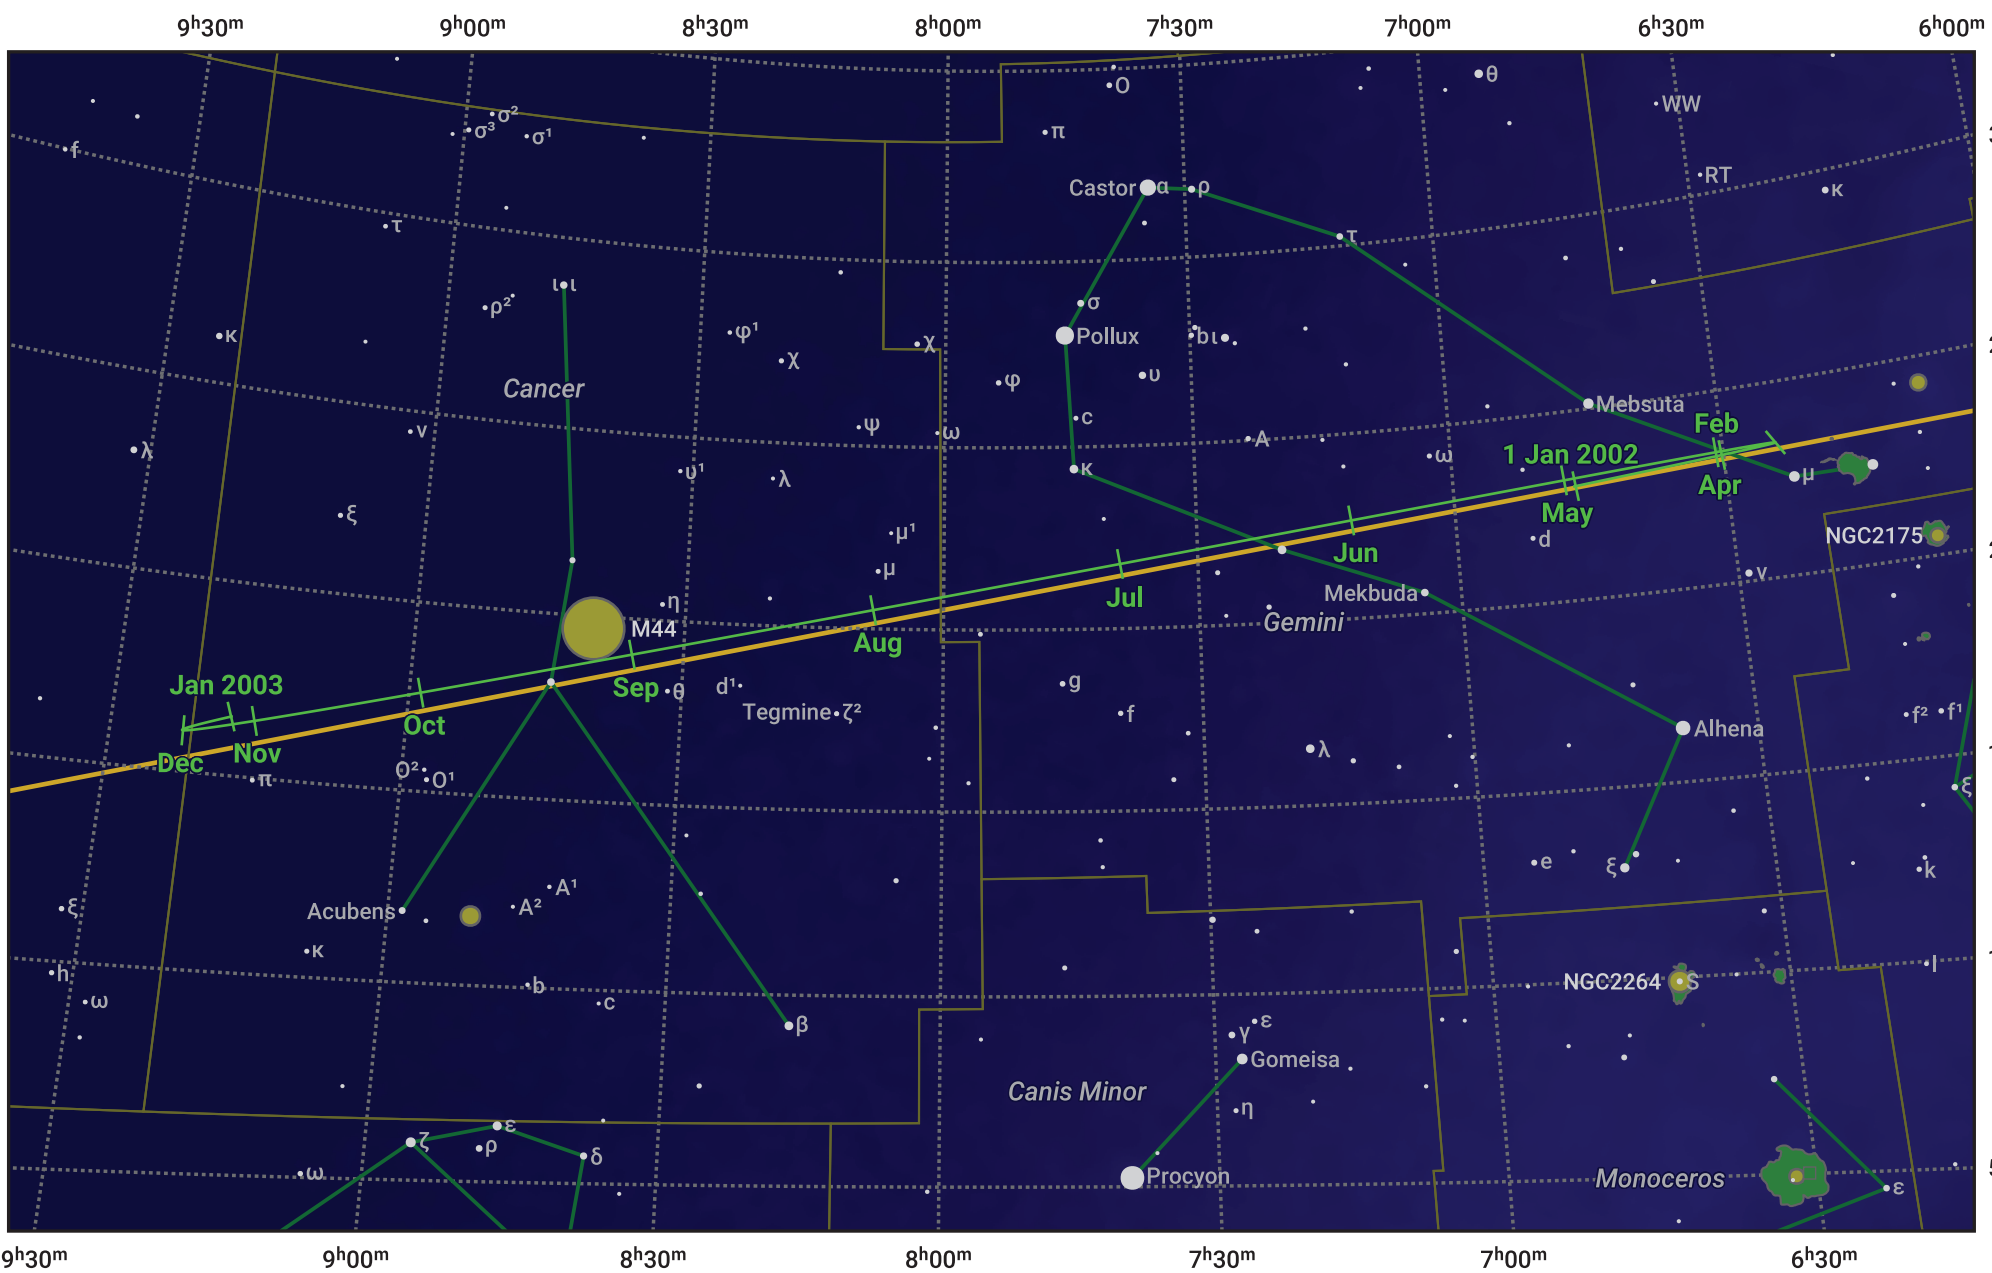

The path of Jupiter in 2002

© Dominic Ford 2011–2024. Date markers placed at midnight UTC. Downloaded from <https://in-the-sky.org>

Magnitude scale: ● 6.0 ● 5.0 ● 4.0 ● 3.0 ● 2.0 ● 1.0 ● 0.0

— Ecliptic Plane

- Galaxy
- Bright nebula
- Open cluster
- Globular cluster

Date	Mag	Angular size
2002 Jan 1	-2.7	46.0"
2002 Apr 1	-2.2	37.2"
2002 Jul 1	-1.8	31.0"
2002 Oct 1	-2.0	33.4"
2003 Jan 1	-2.5	43.0"