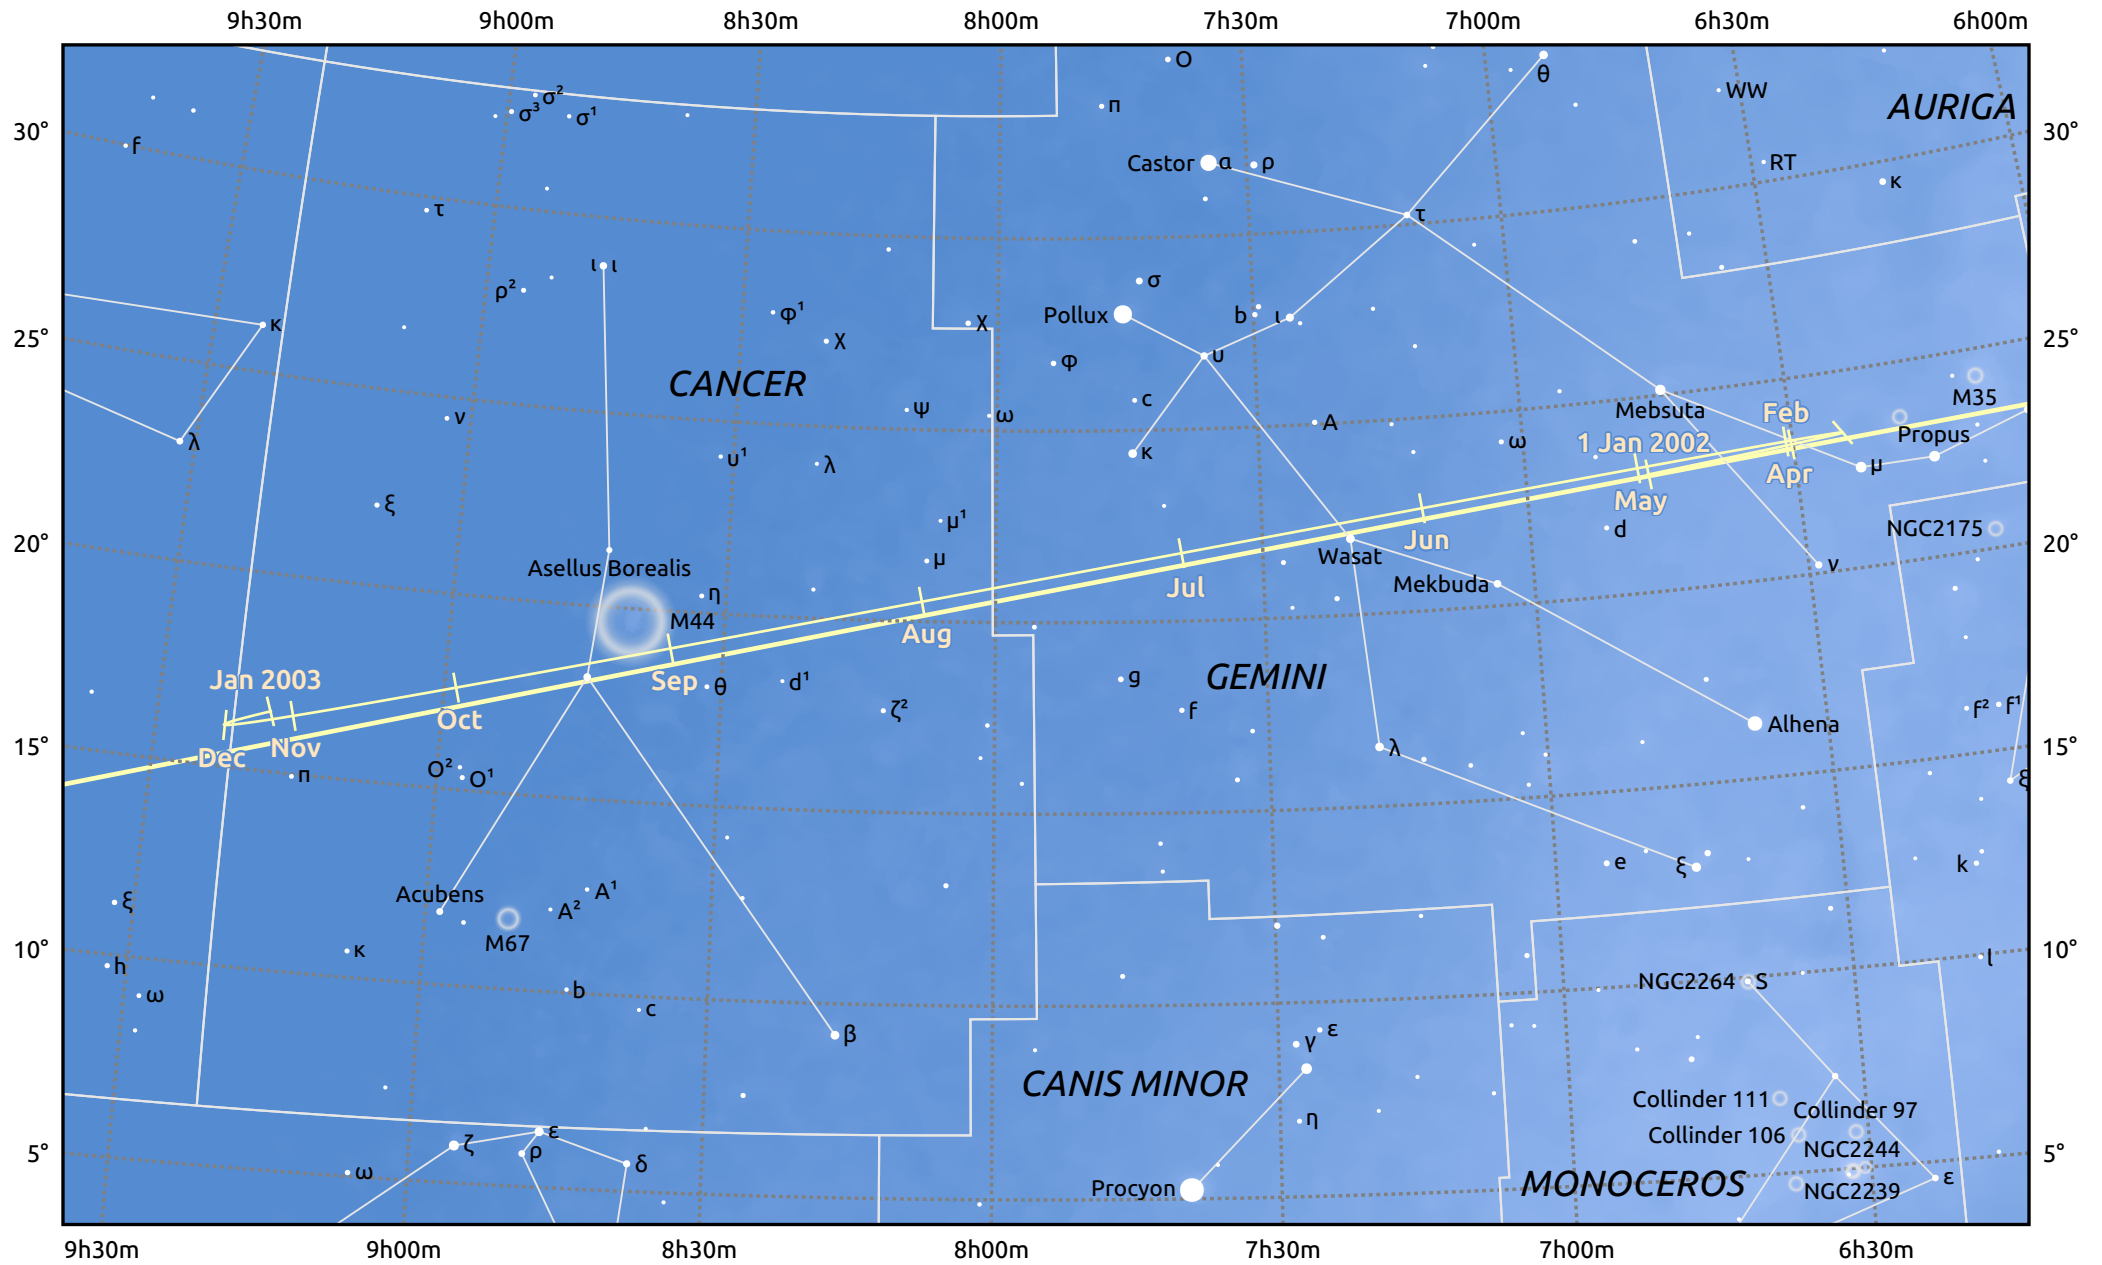

The path of Jupiter in 2002

© Dominic Ford 2011–2025. Date markers placed at midnight UTC. Downloaded from <https://in-the-sky.org>

Magnitude scale: · 6.0 · 5.0 · 4.0 · 3.0 · 2.0 ● 1.0 ● 0.0

— Ecliptic Plane

Galaxy Bright nebula Open cluster Globular cluster Planetary nebula

Date	Mag	Angular size
2002 Jan 1	-2.7	46.0"
2002 Apr 1	-2.2	37.2"
2002 Jul 1	-1.8	31.0"
2002 Oct 1	-2.0	33.4"
2003 Jan 1	-2.5	43.0"