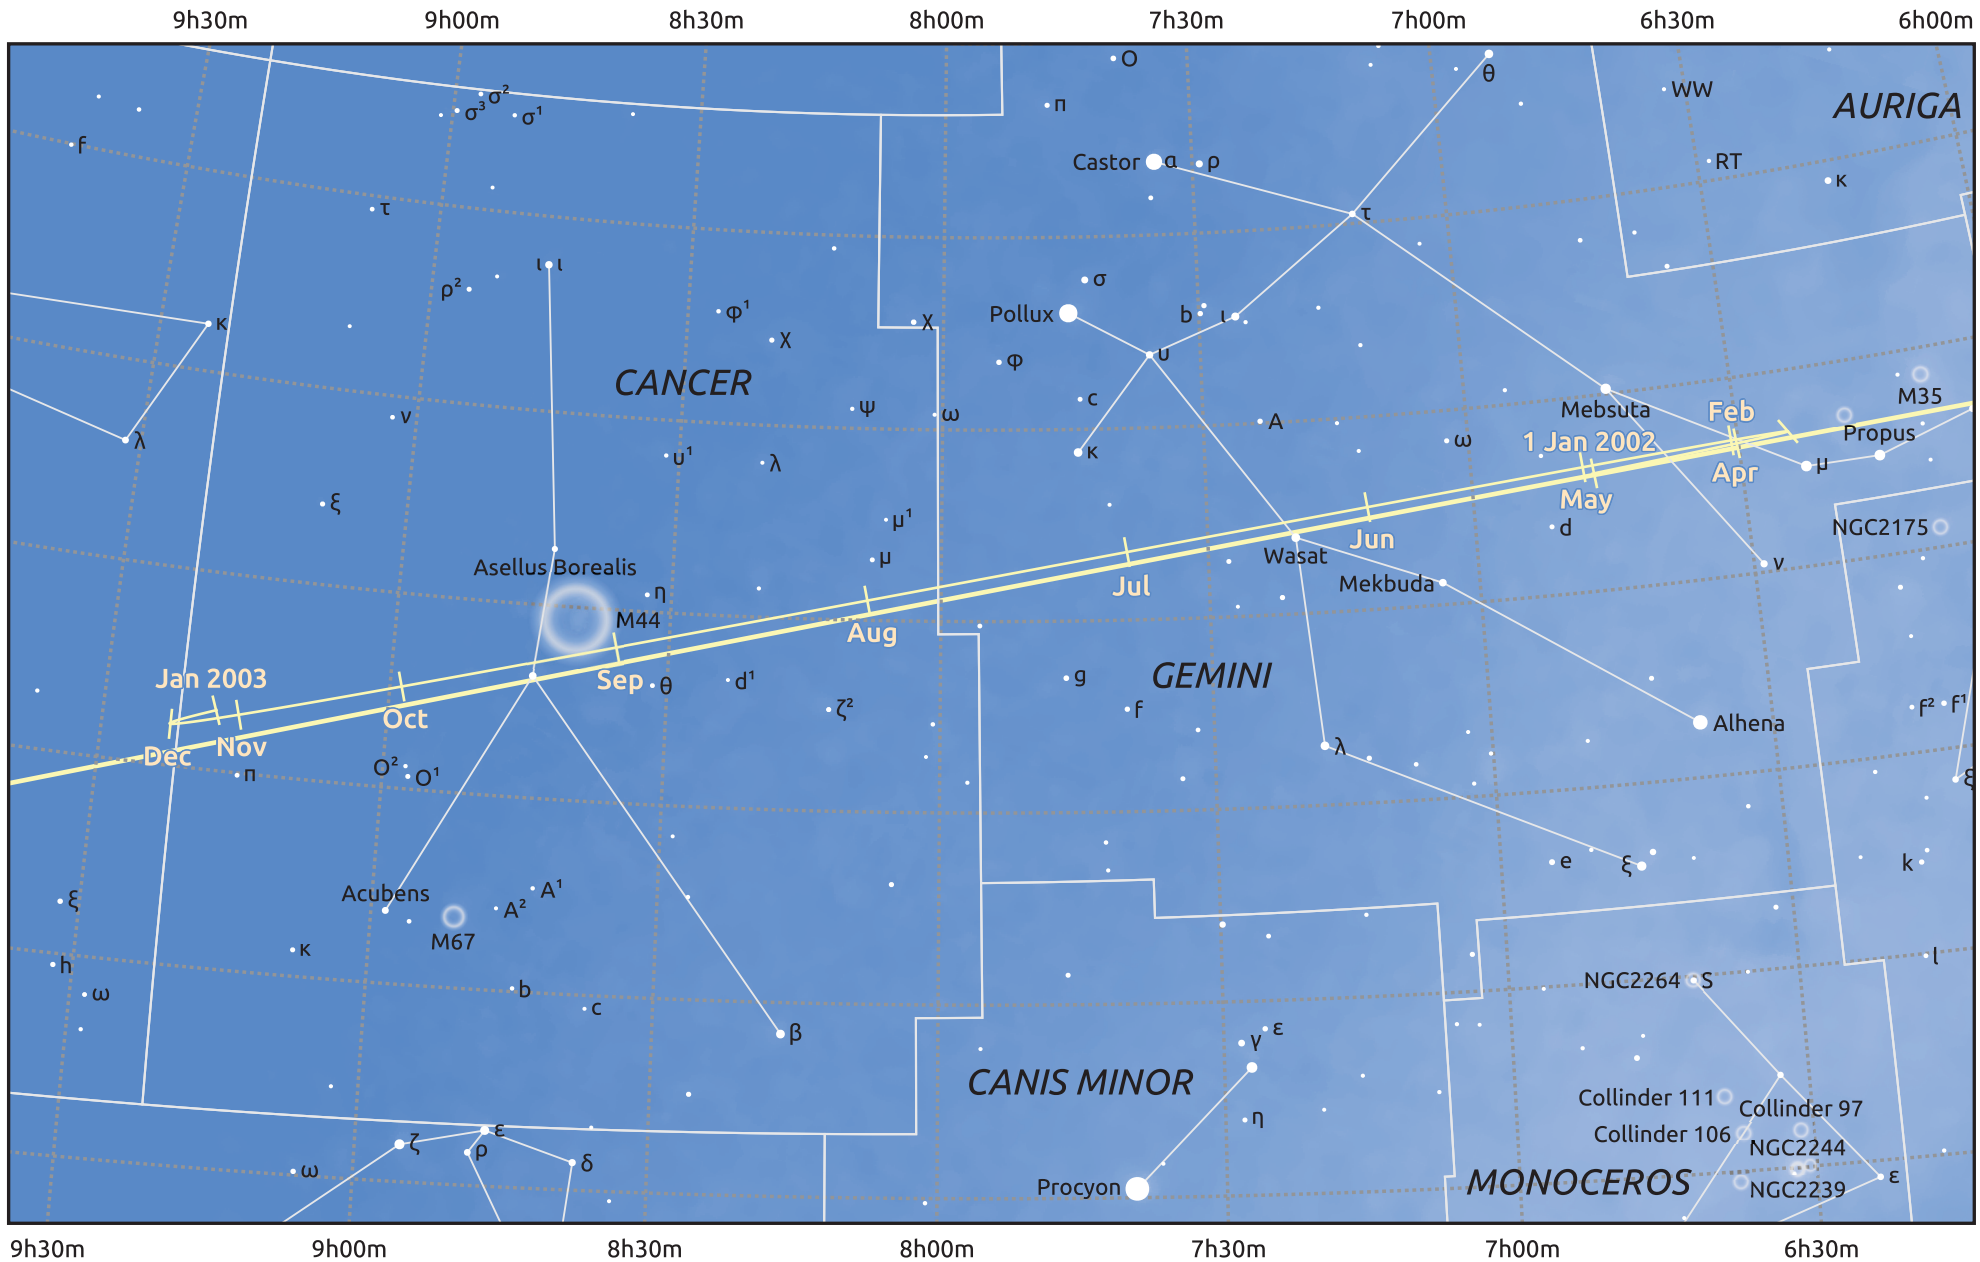

The path of Jupiter in 2002

© Dominic Ford 2011–2025. Date markers placed at midnight UTC. Downloaded from <https://in-the-sky.org>

Magnitude scale: • 6.0 • 5.0 • 4.0 • 3.0 • 2.0 ● 1.0 ● 0.0

— Ecliptic Plane

Galaxy Bright nebula Open cluster Globular cluster Planetary nebula

Date	Mag	Angular size
2002 Jan 1	-2.7	46.0"
2002 Apr 1	-2.2	37.2"
2002 Jul 1	-1.8	31.0"
2002 Oct 1	-2.0	33.4"
2003 Jan 1	-2.5	43.0"