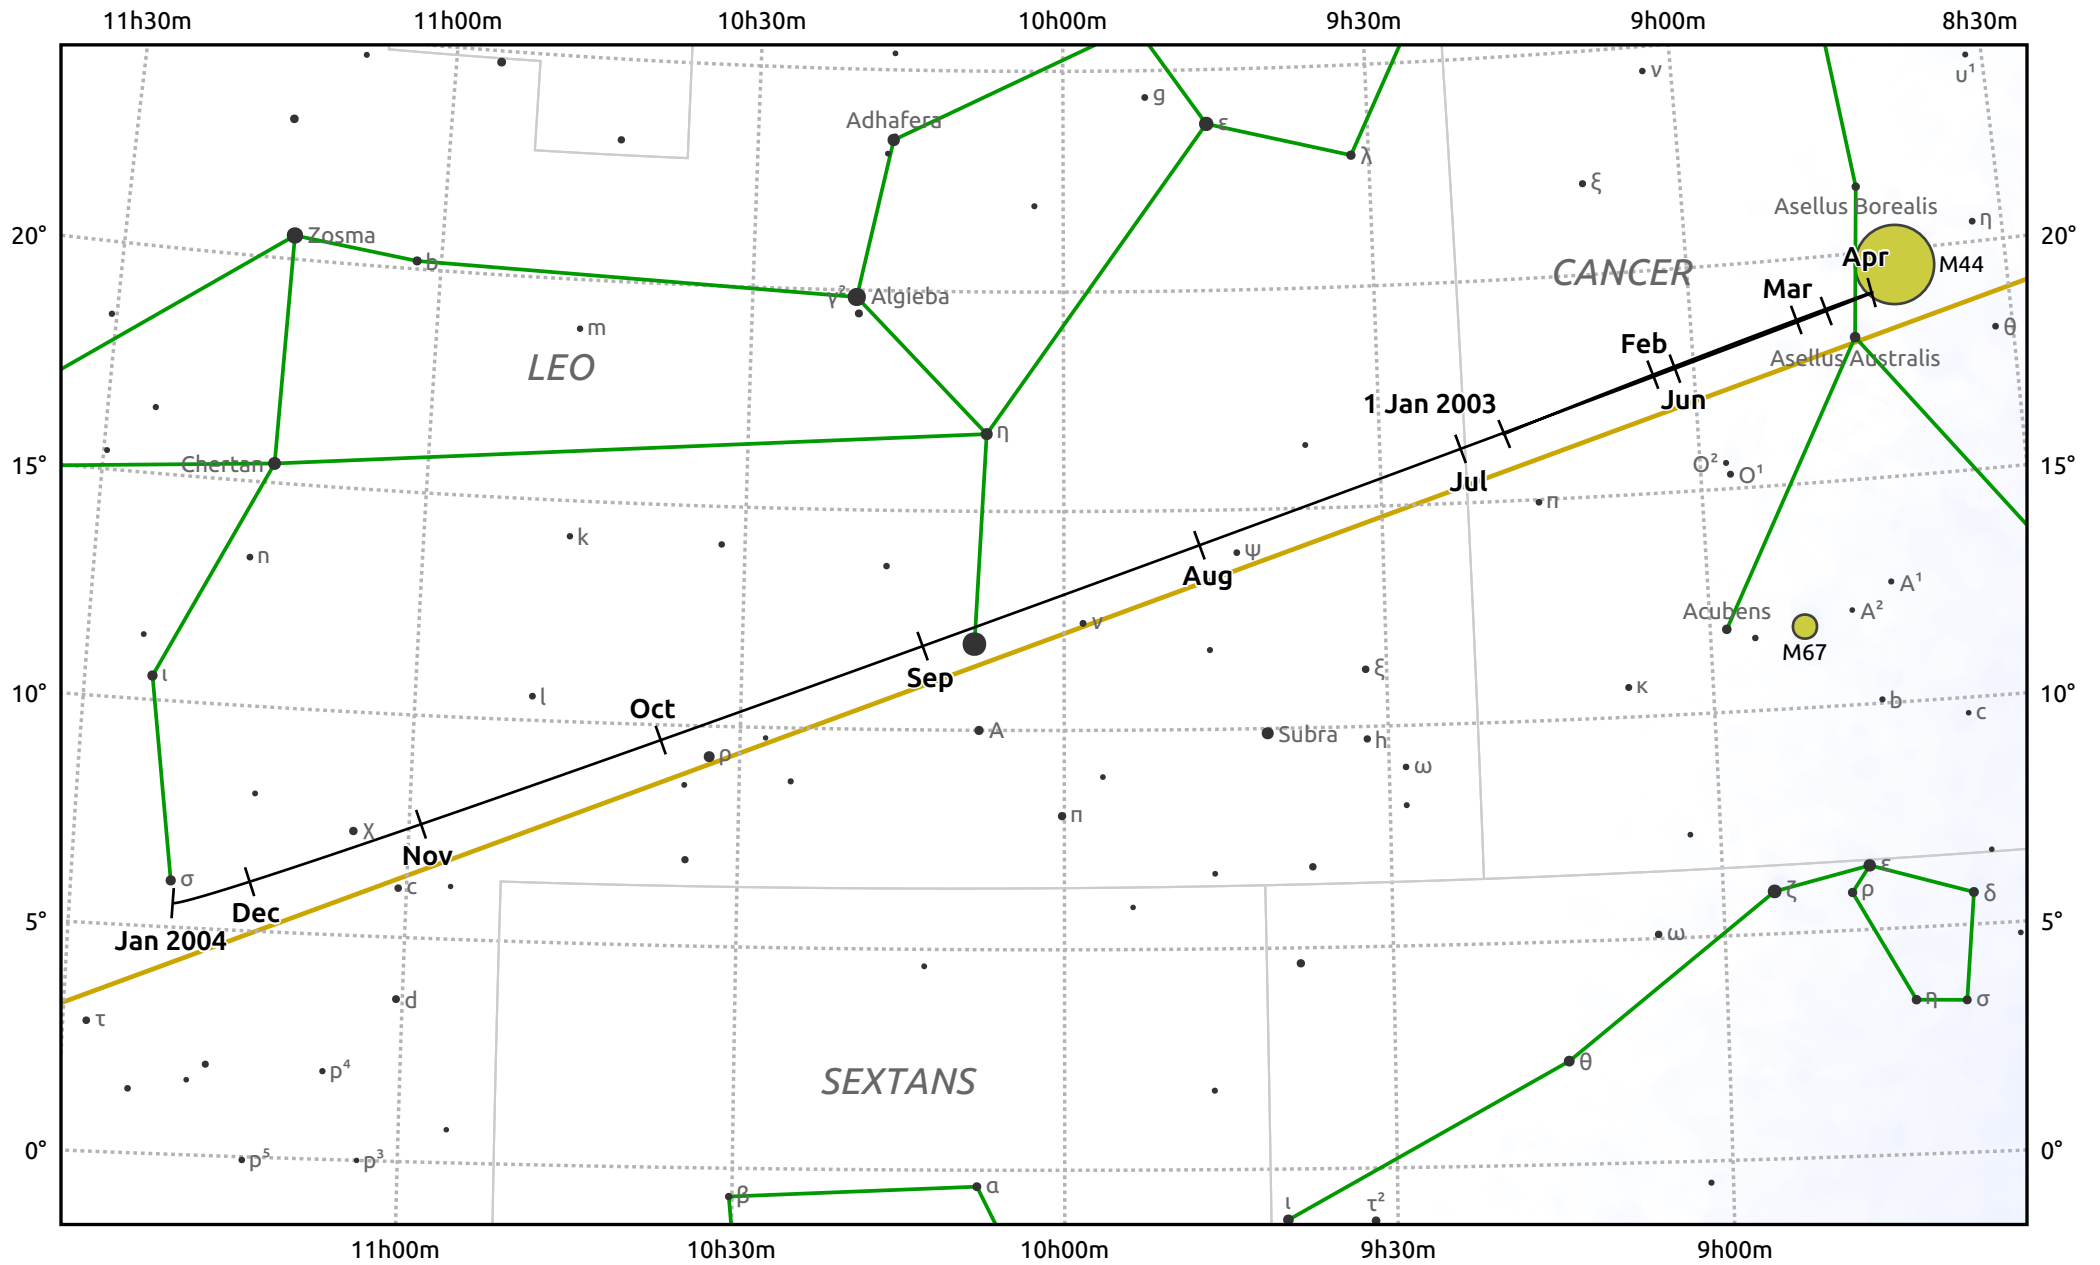

The path of Jupiter in 2003

© Dominic Ford 2011–2025. Date markers placed at midnight UTC. Downloaded from <https://in-the-sky.org>

Magnitude scale: • 6.0 • 5.0 • 4.0 • 3.0 ● 2.0 ● 1.0

— Ecliptic Plane

- Galaxy
- Bright nebula
- Open cluster
- ⊕ Globular cluster
- + Planetary nebula

| Date | Mag | Angular size |
|------------|------|--------------|
| 2003 Jan 1 | -2.5 | 43.0" |
| 2003 Apr 1 | -2.3 | 40.2" |
| 2003 Jul 1 | -1.8 | 31.6" |
| 2003 Oct 1 | -1.8 | 31.0" |
| 2004 Jan 1 | -2.2 | 38.8" |