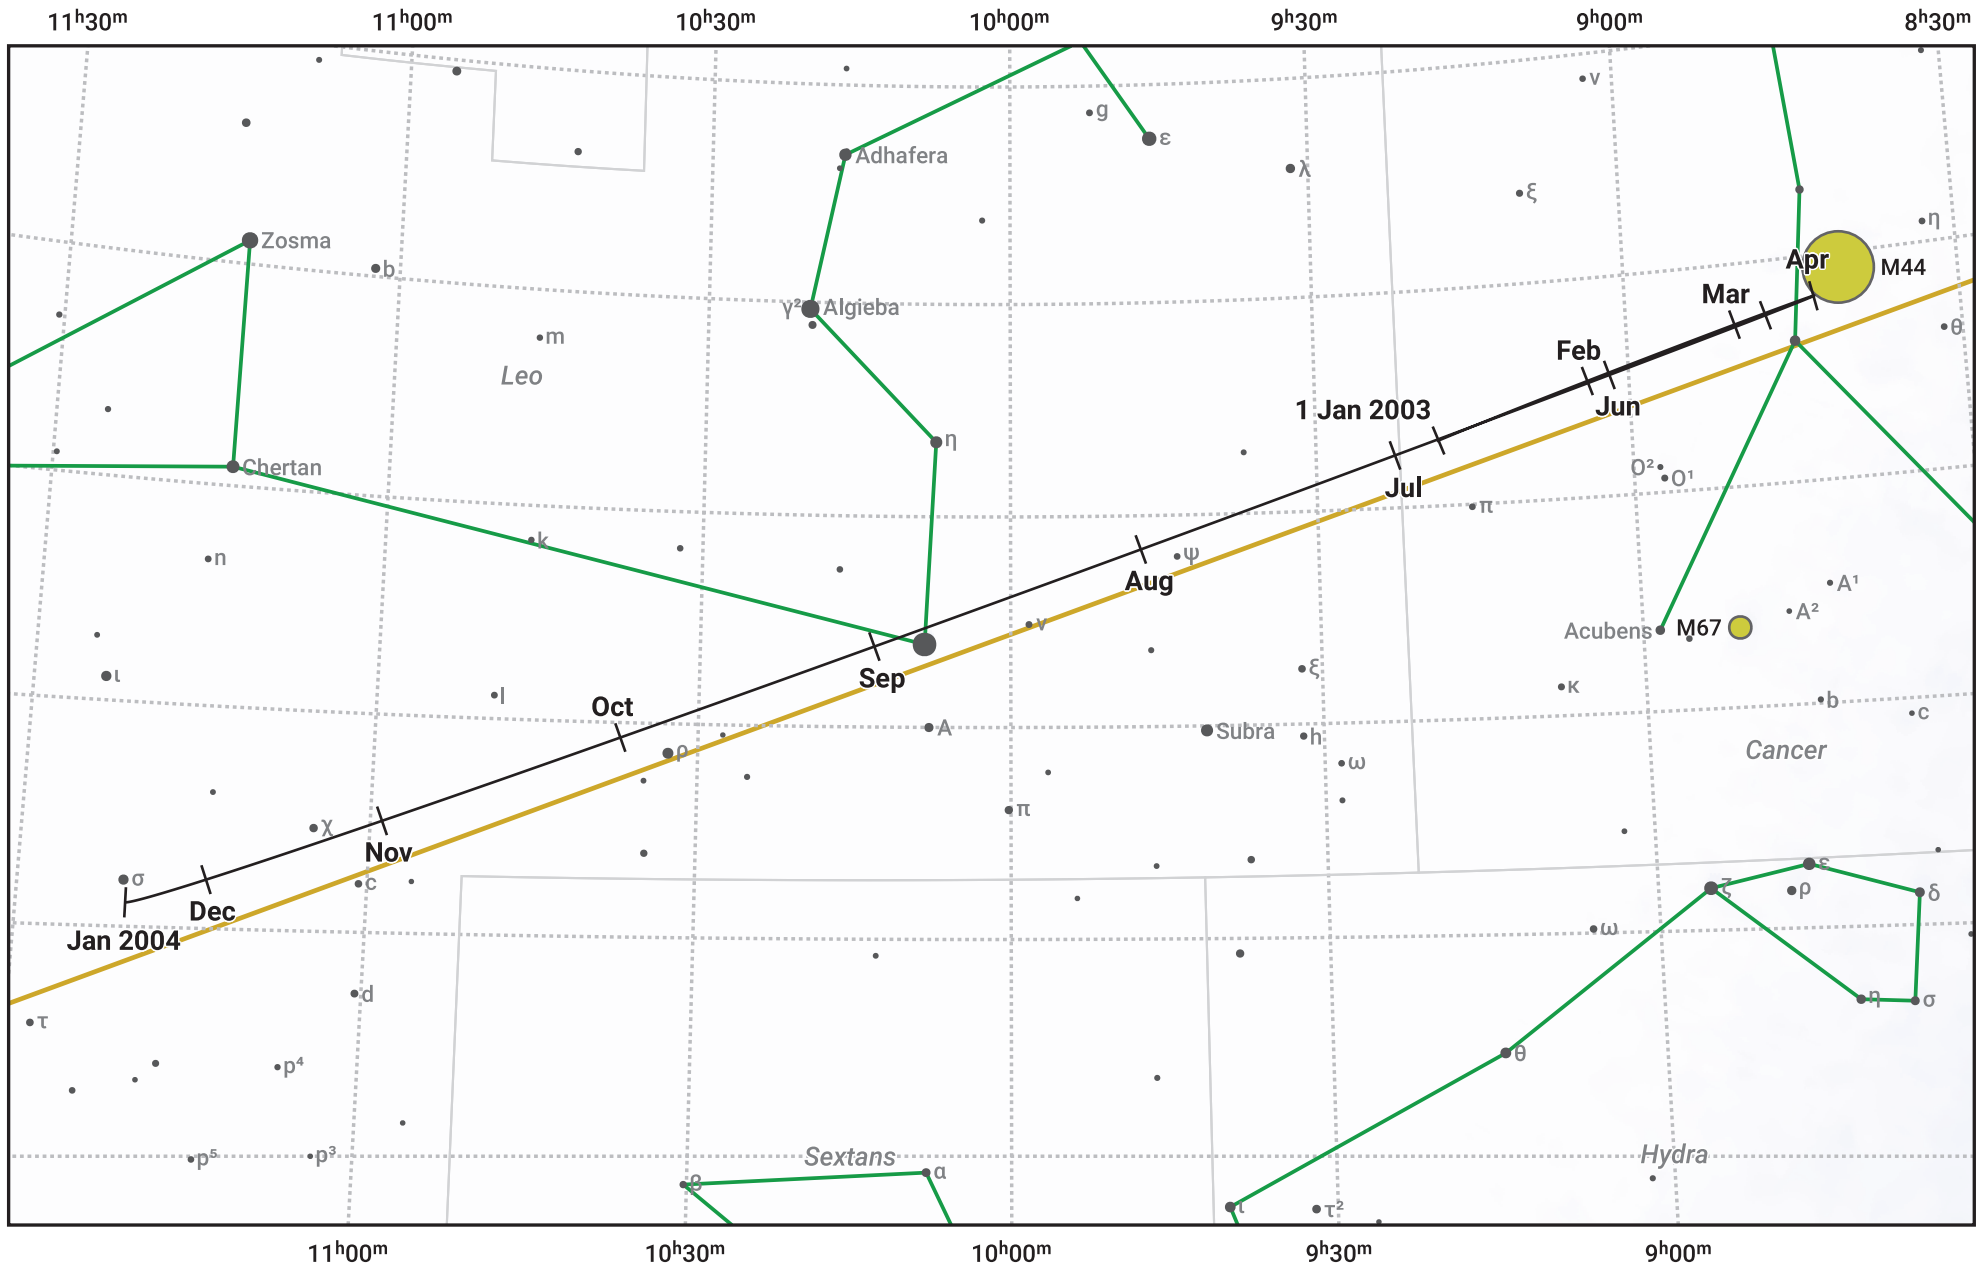

The path of Jupiter in 2003

© Dominic Ford 2011–2024. Date markers placed at midnight UTC. Downloaded from <https://in-the-sky.org>

Magnitude scale: • 6.0 • 5.0 • 4.0 • 3.0 • 2.0 • 1.0

— Ecliptic Plane

Galaxy Bright nebula Open cluster Globular cluster

Date	Mag	Angular size
2003 Jan 1	-2.5	43.0"
2003 Apr 1	-2.3	40.2"
2003 Jul 1	-1.8	31.6"
2003 Oct 1	-1.8	31.0"
2004 Jan 1	-2.2	38.8"