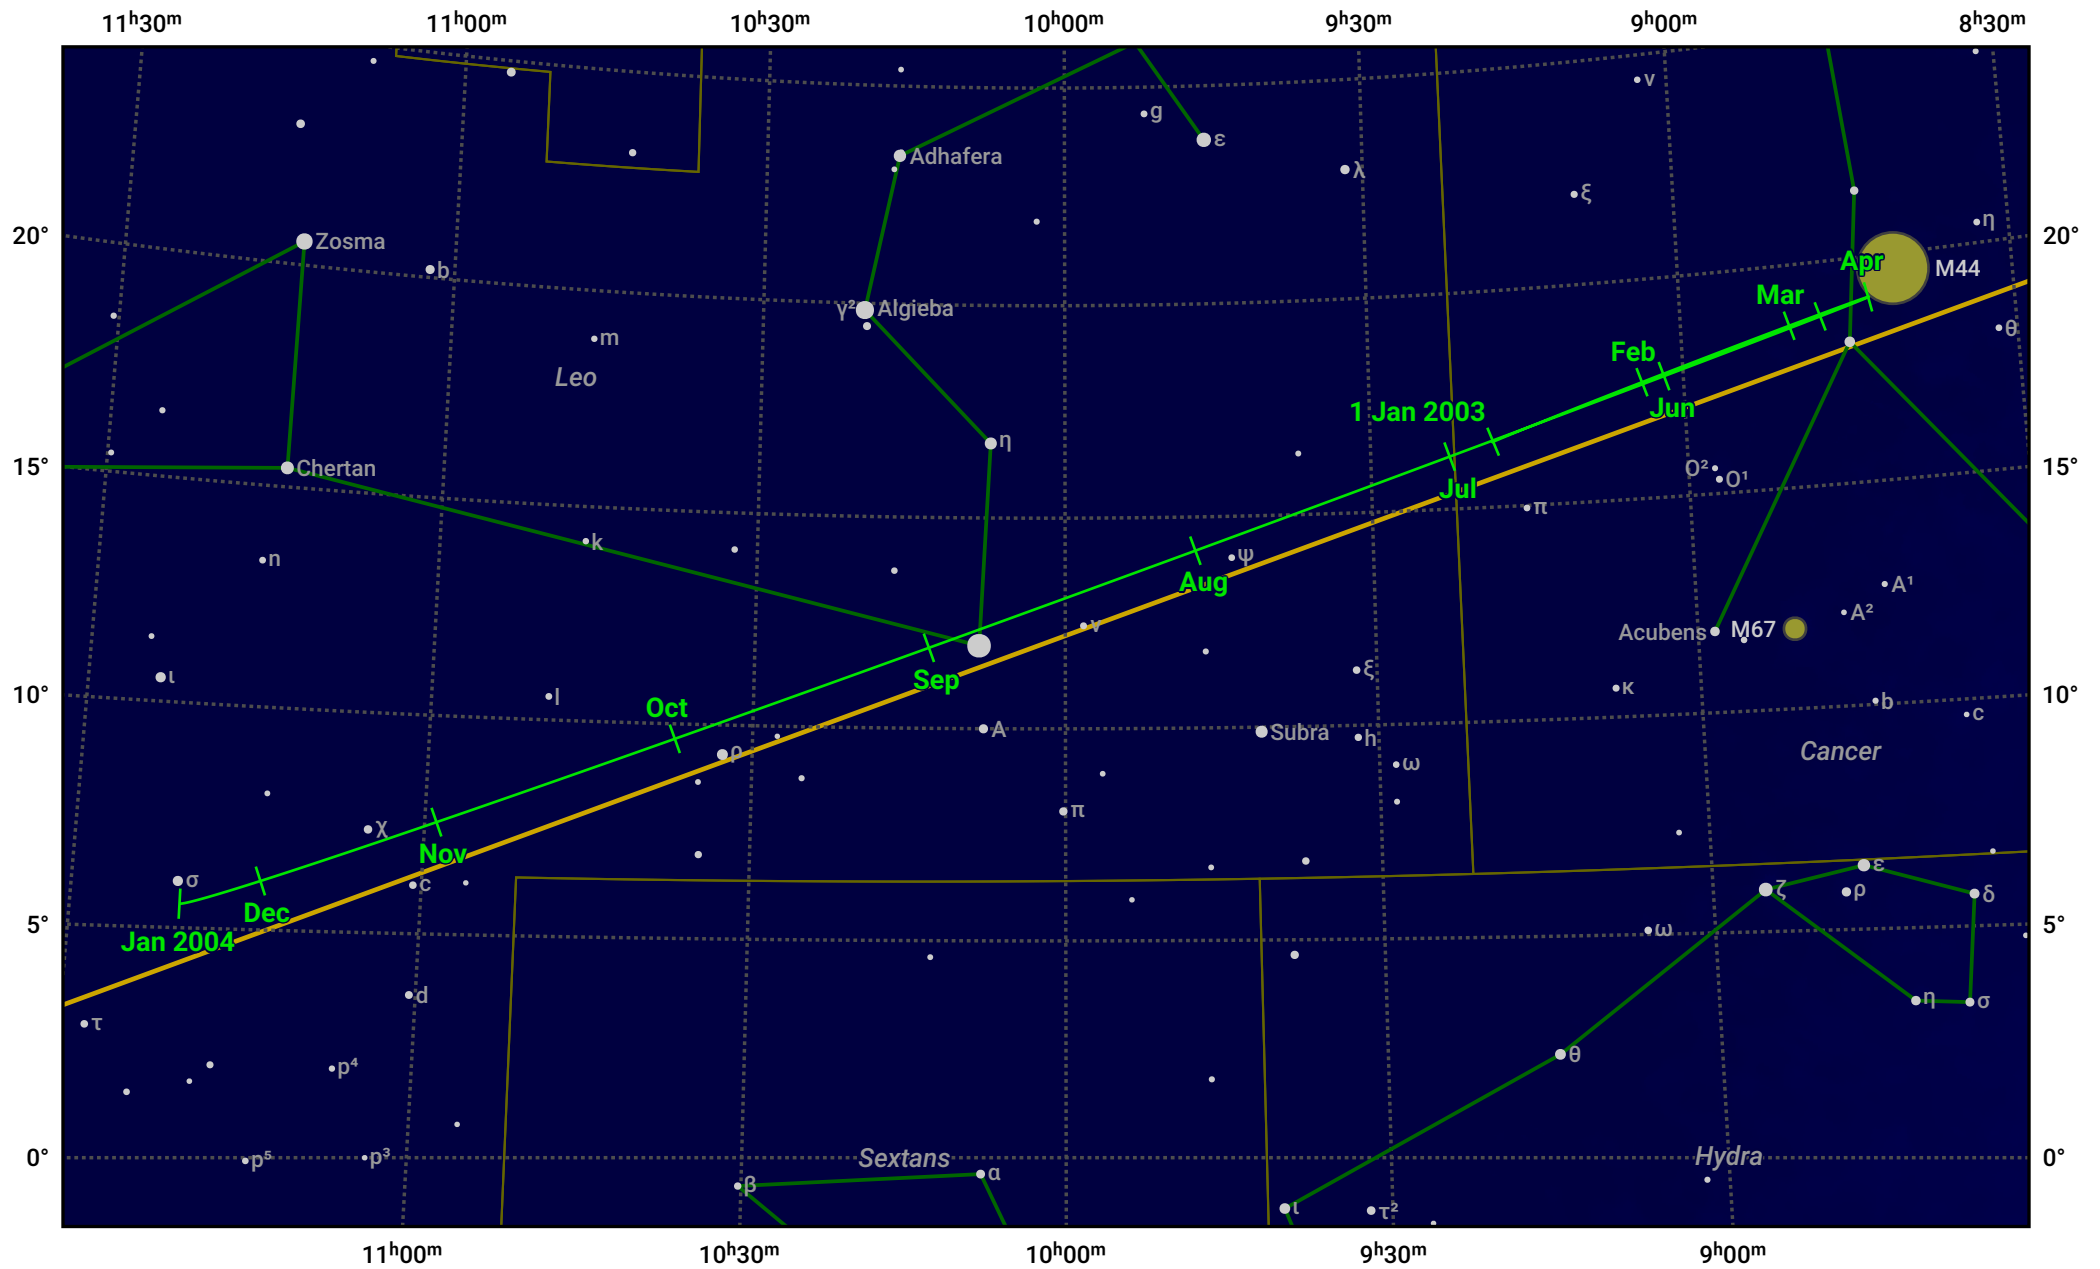

The path of Jupiter in 2003

© Dominic Ford 2011–2024. Date markers placed at midnight UTC. Downloaded from <https://in-the-sky.org>

Magnitude scale: • 6.0 • 5.0 • 4.0 • 3.0 • 2.0 • 1.0

— Ecliptic Plane

● Galaxy ■ Bright nebula ● Open cluster ● Globular cluster

Date	Mag	Angular size
2003 Jan 1	-2.5	43.0"
2003 Apr 1	-2.3	40.2"
2003 Jul 1	-1.8	31.6"
2003 Oct 1	-1.8	31.0"
2004 Jan 1	-2.2	38.8"