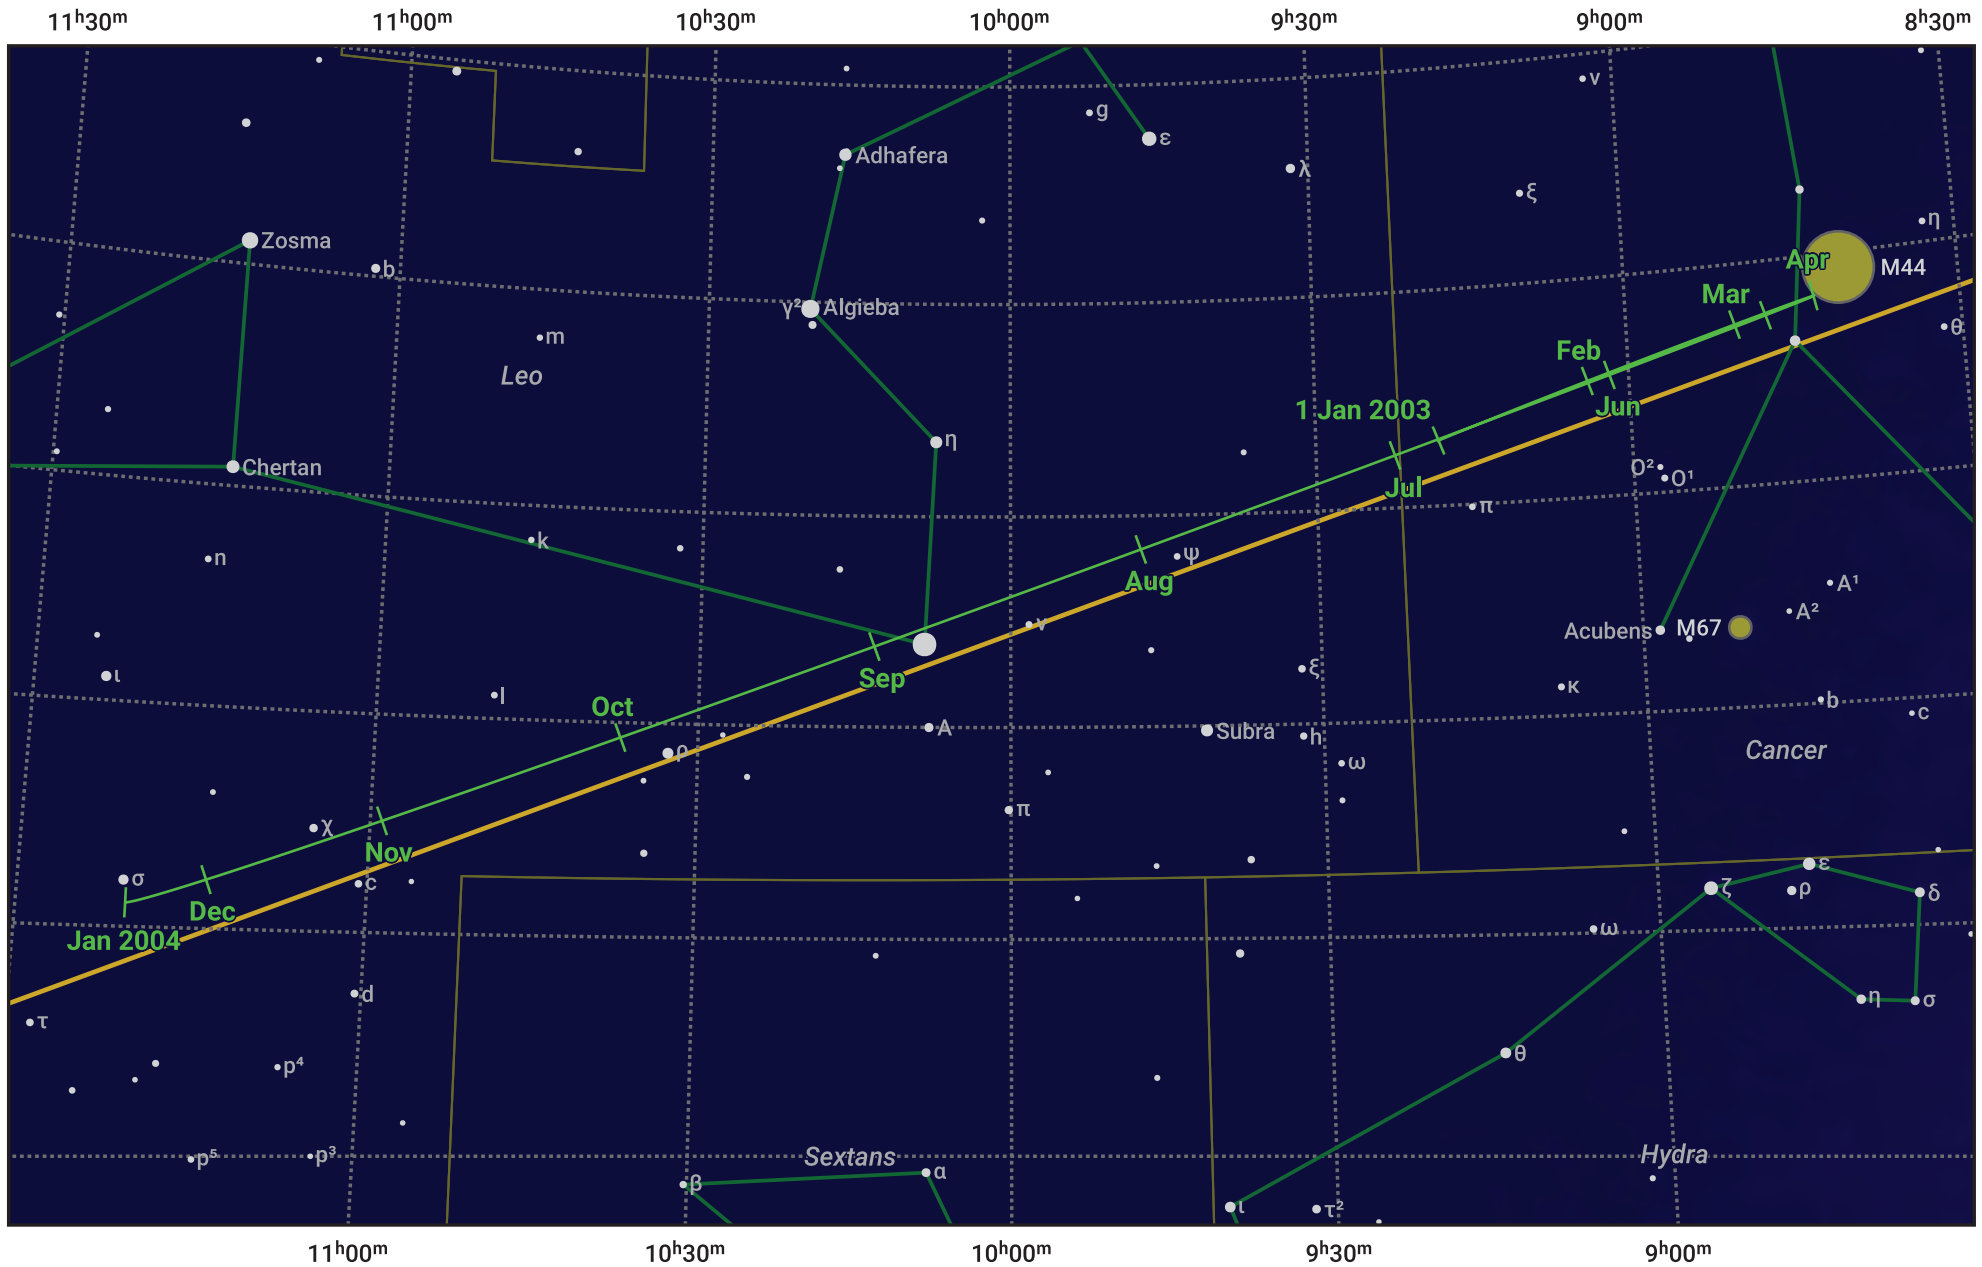

The path of Jupiter in 2003

© Dominic Ford 2011–2024. Date markers placed at midnight UTC. Downloaded from <https://in-the-sky.org>

Magnitude scale: ● 6.0 ● 5.0 ● 4.0 ● 3.0 ● 2.0 ● 1.0

— Ecliptic Plane

- Galaxy
- Bright nebula
- Open cluster
- ⊕ Globular cluster

Date	Mag	Angular size
2003 Jan 1	-2.5	43.0"
2003 Apr 1	-2.3	40.2"
2003 Jul 1	-1.8	31.6"
2003 Oct 1	-1.8	31.0"
2004 Jan 1	-2.2	38.8"