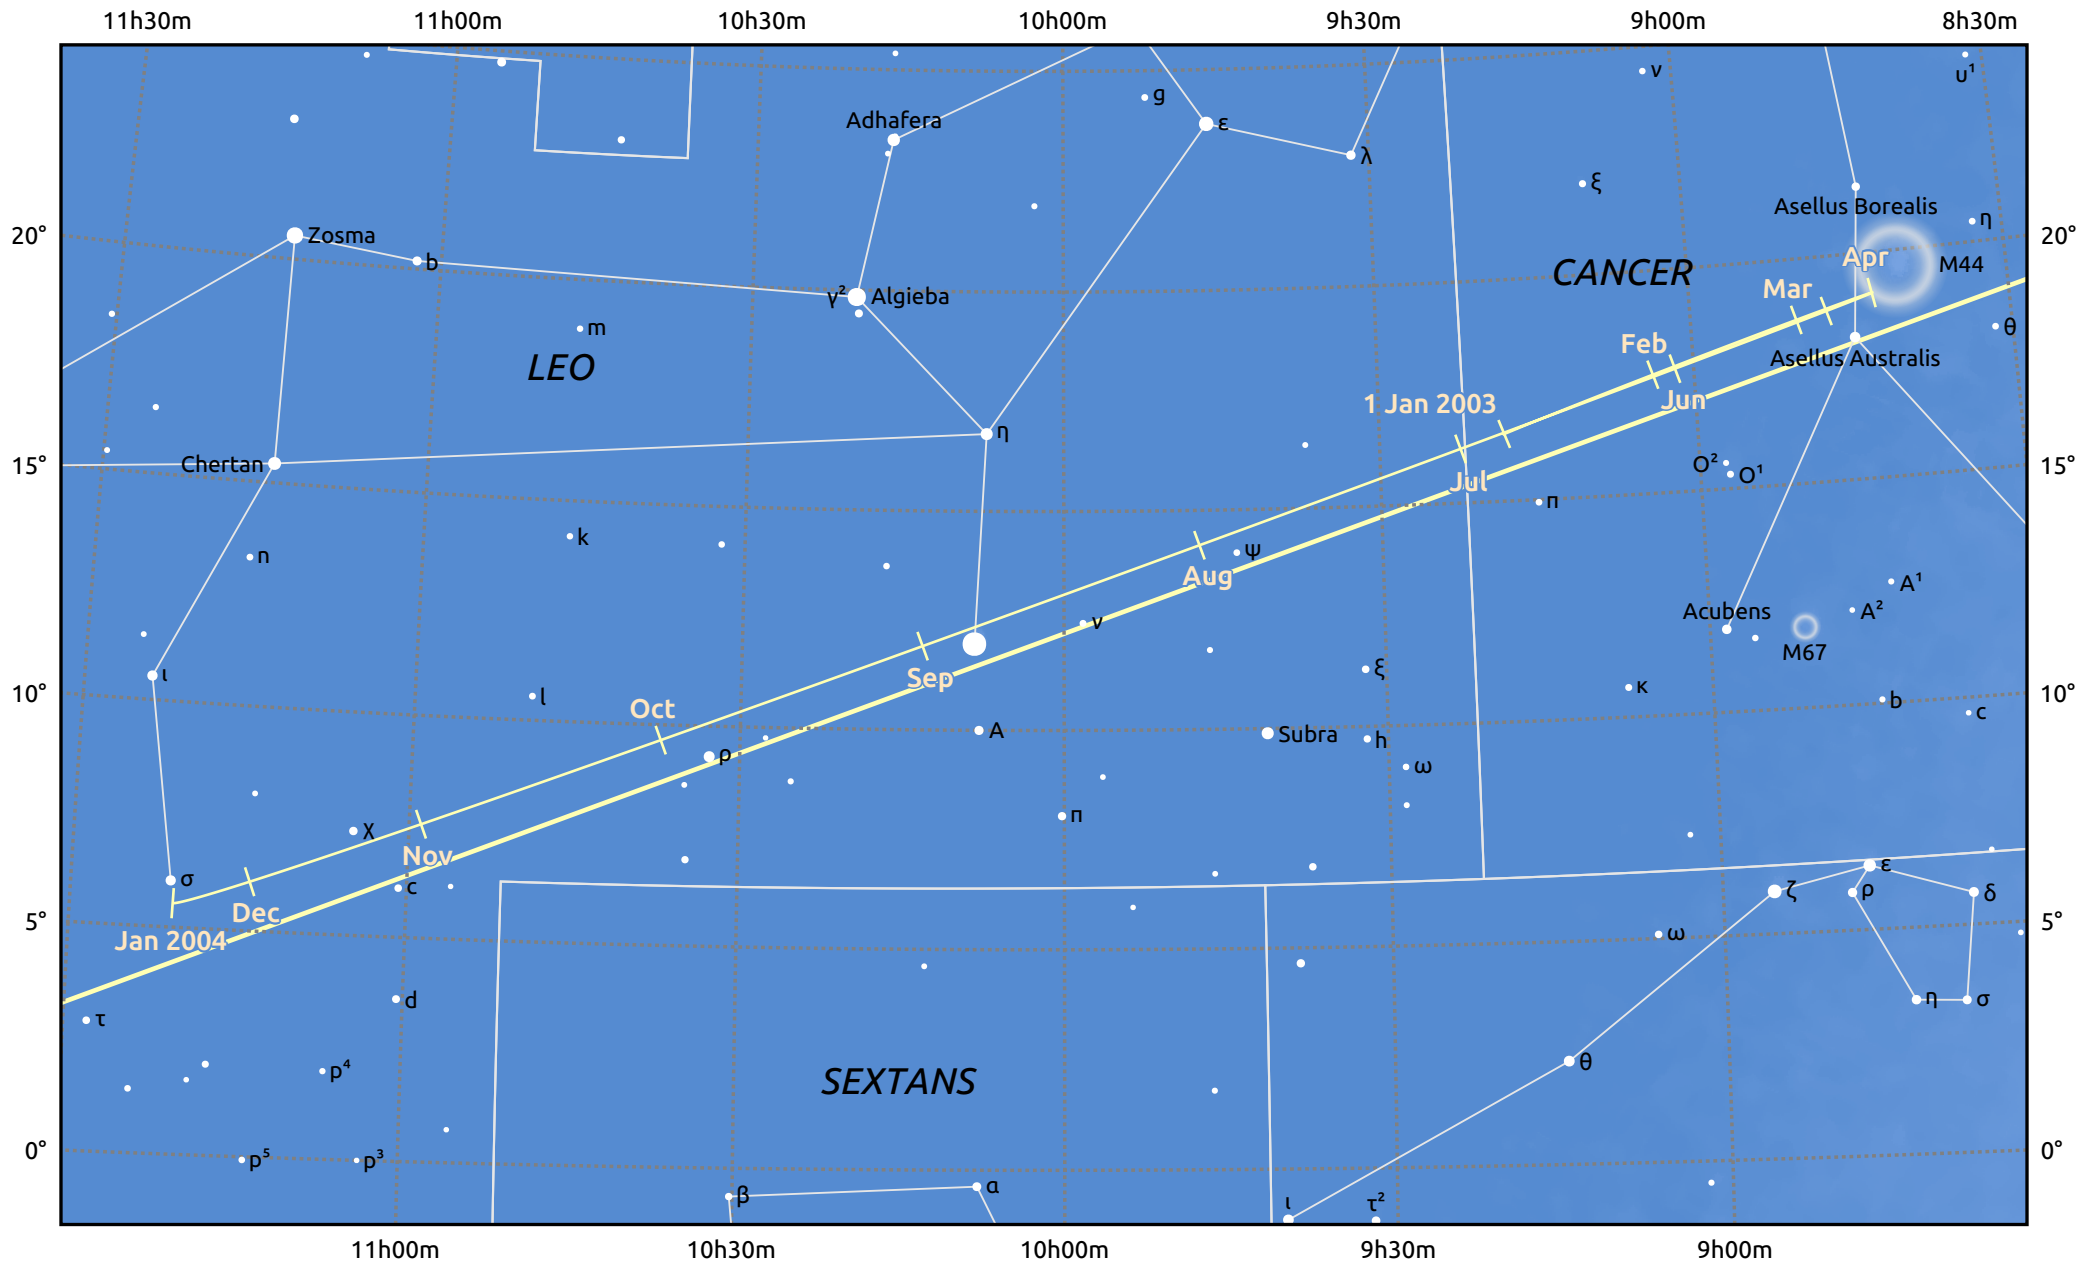

The path of Jupiter in 2003

© Dominic Ford 2011–2025. Date markers placed at midnight UTC. Downloaded from <https://in-the-sky.org>

Magnitude scale: • 6.0 • 5.0 • 4.0 • 3.0 ● 2.0 ● 1.0

— Ecliptic Plane

Galaxy Bright nebula Open cluster Globular cluster Planetary nebula

Date	Mag	Angular size
2003 Jan 1	-2.5	43.0"
2003 Apr 1	-2.3	40.2"
2003 Jul 1	-1.8	31.6"
2003 Oct 1	-1.8	31.0"
2004 Jan 1	-2.2	38.8"