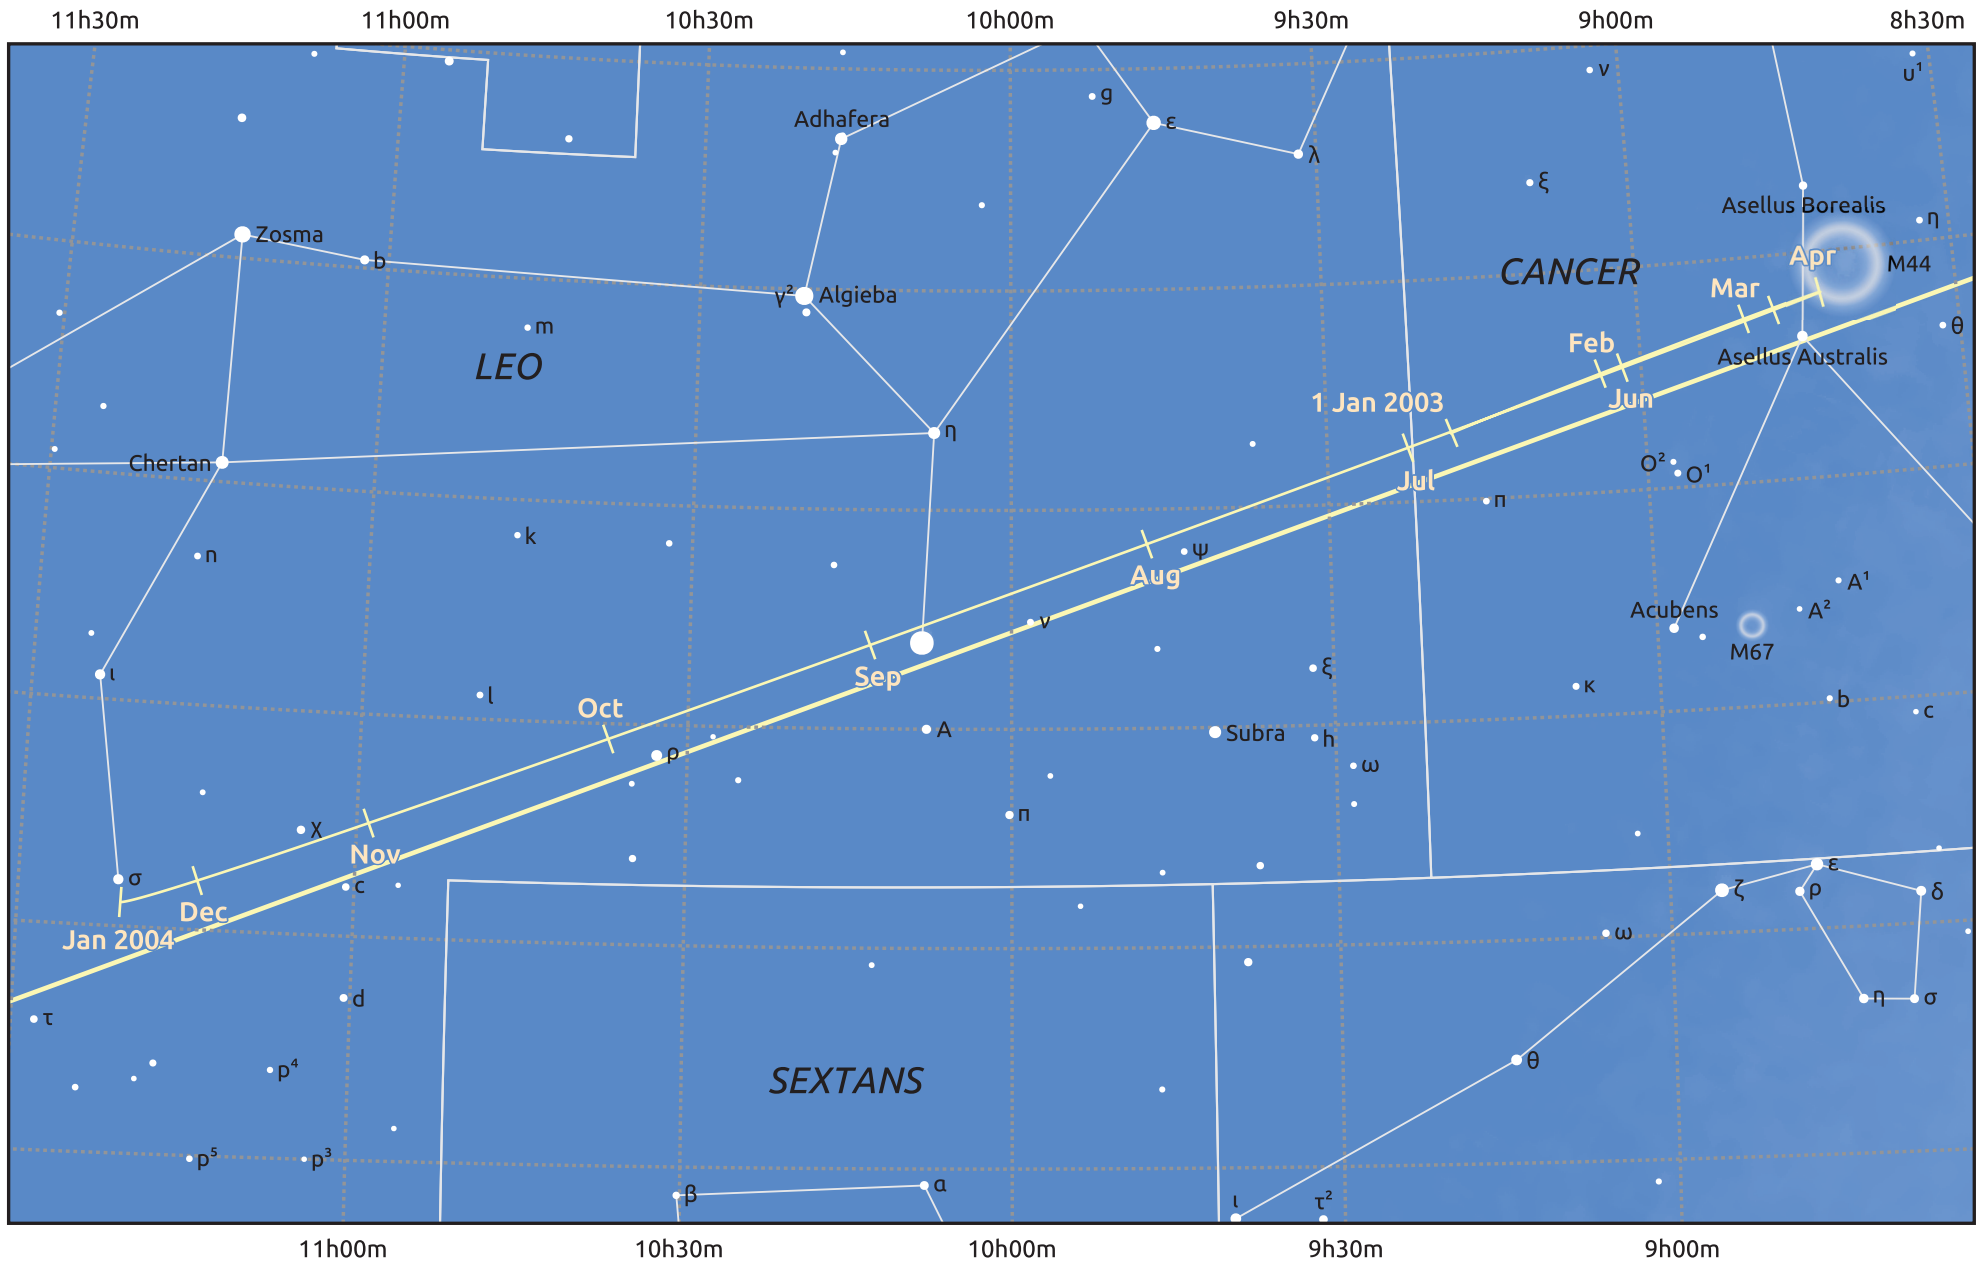

The path of Jupiter in 2003

© Dominic Ford 2011–2025. Date markers placed at midnight UTC. Downloaded from <https://in-the-sky.org>

Magnitude scale: • 6.0 • 5.0 • 4.0 • 3.0 • 2.0 ● 1.0

— Ecliptic Plane

Galaxy Bright nebula Open cluster Globular cluster Planetary nebula

Date	Mag	Angular size
2003 Jan 1	-2.5	43.0"
2003 Apr 1	-2.3	40.2"
2003 Jul 1	-1.8	31.6"
2003 Oct 1	-1.8	31.0"
2004 Jan 1	-2.2	38.8"