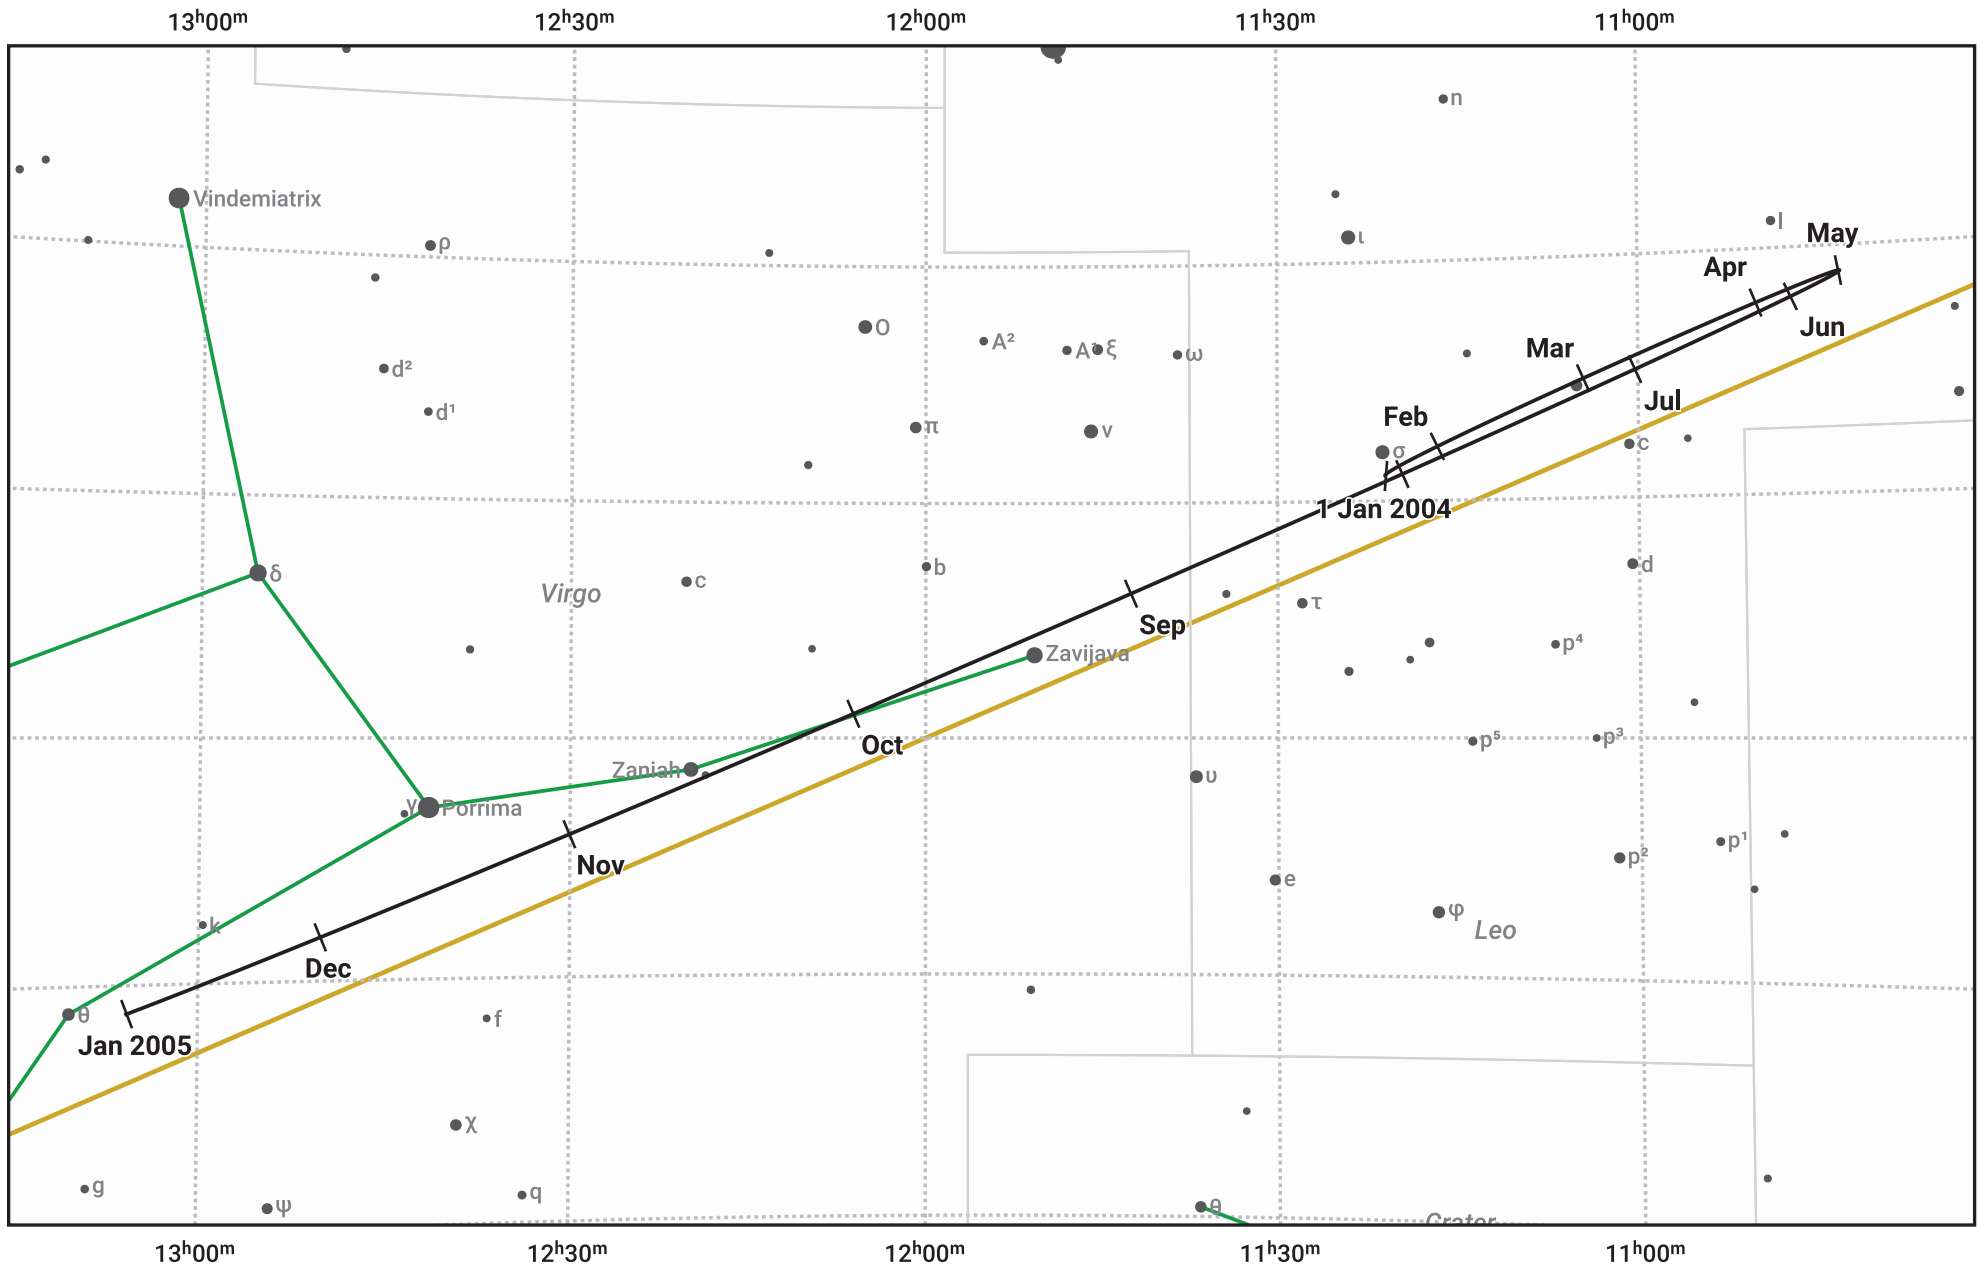

The path of Jupiter in 2004

© Dominic Ford 2011–2024. Date markers placed at midnight UTC. Downloaded from <https://in-the-sky.org>

Magnitude scale: • 6.0 • 5.0 • 4.0 • 3.0 • 2.0

— Ecliptic Plane

- Galaxy
- Bright nebula
- Open cluster
- ⊕ Globular cluster

Date	Mag	Angular size
2004 Jan 1	-2.2	38.8"
2004 Apr 1	-2.4	42.5"
2004 Jul 1	-1.9	33.2"
2004 Oct 1	-1.7	29.9"
2005 Jan 1	-2.0	35.2"