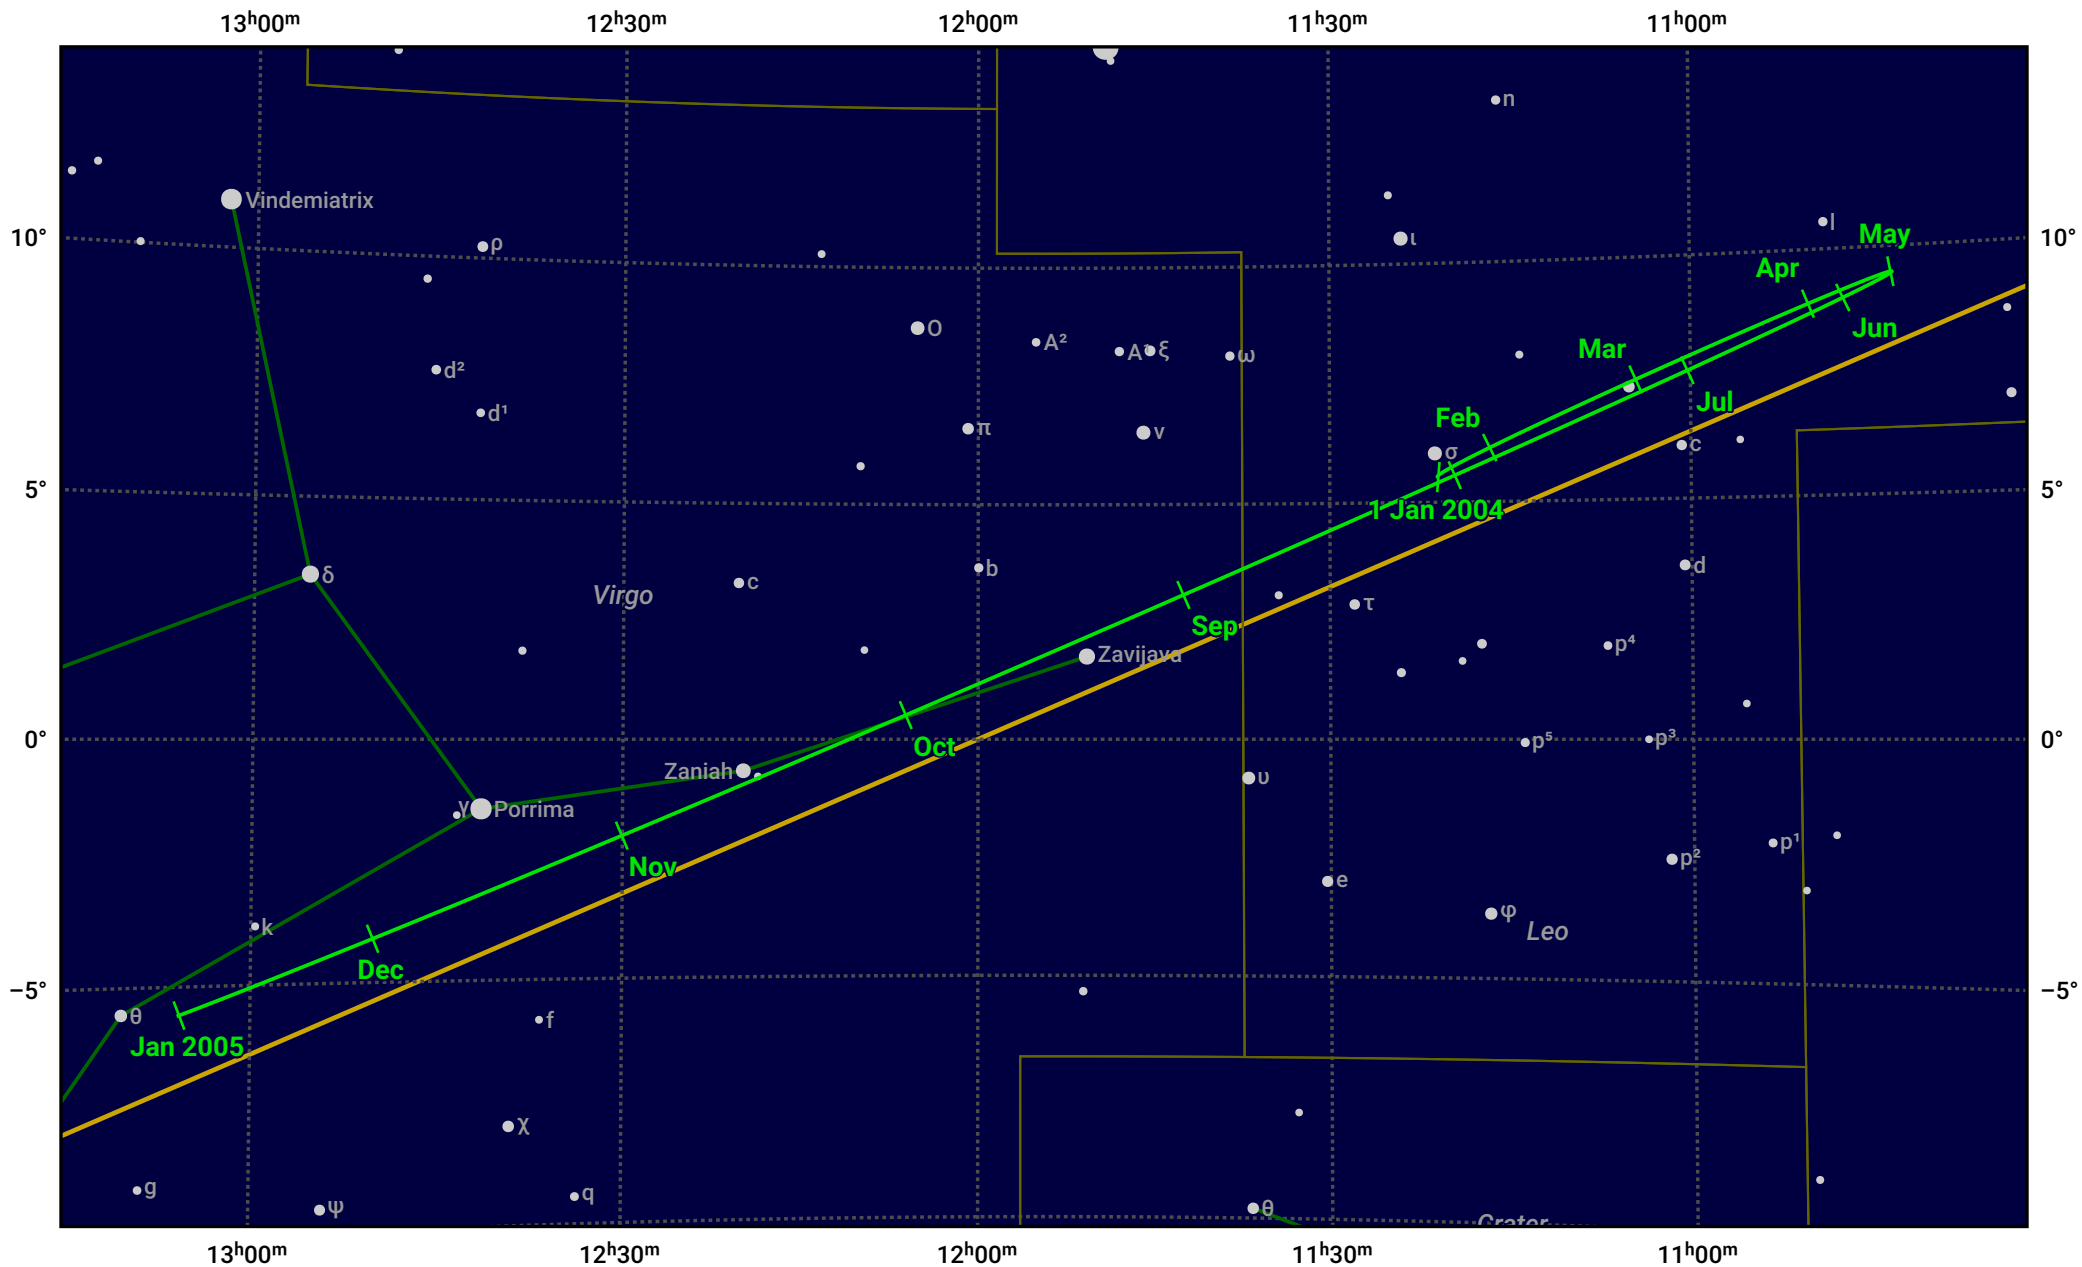

# The path of Jupiter in 2004

© Dominic Ford 2011–2024. Date markers placed at midnight UTC. Downloaded from <https://in-the-sky.org>

Magnitude scale: • 6.0 • 5.0 • 4.0 • 3.0 ● 2.0

— Ecliptic Plane

● Galaxy   
 ■ Bright nebula   
 ● Open cluster   
 ⊕ Globular cluster

Date	Mag	Angular size
2004 Jan 1	-2.2	38.8"
2004 Apr 1	-2.4	42.5"
2004 Jul 1	-1.9	33.2"
2004 Oct 1	-1.7	29.9"
2005 Jan 1	-2.0	35.2"