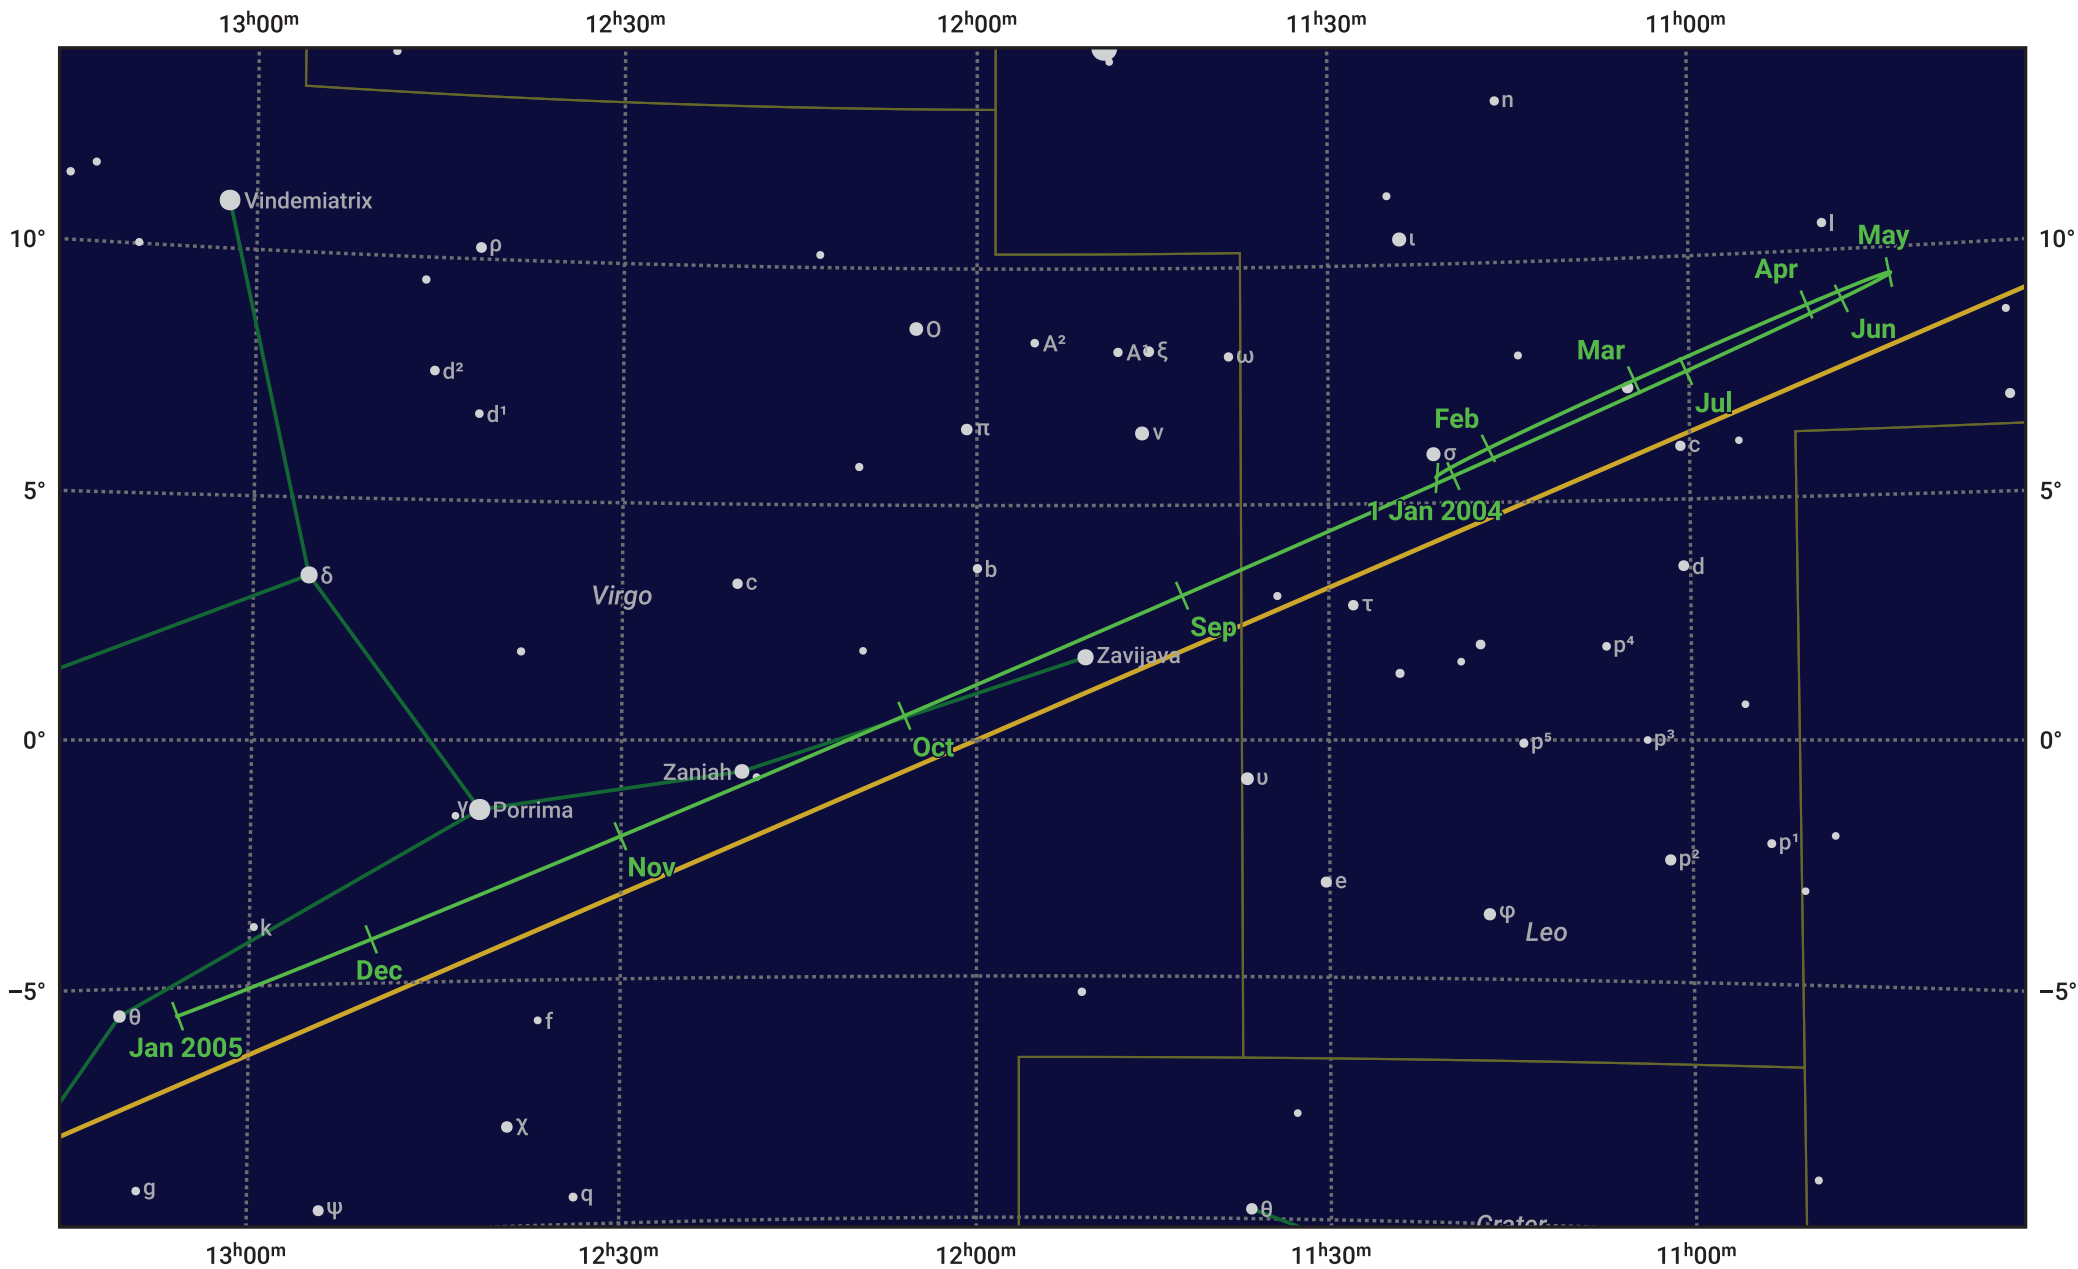

The path of Jupiter in 2004

© Dominic Ford 2011–2024. Date markers placed at midnight UTC. Downloaded from <https://in-the-sky.org>

Magnitude scale: • 6.0 • 5.0 • 4.0 • 3.0 ● 2.0

— Ecliptic Plane

- Galaxy
- Bright nebula
- Open cluster
- ⊕ Globular cluster

Date	Mag	Angular size
2004 Jan 1	-2.2	38.8"
2004 Apr 1	-2.4	42.5"
2004 Jul 1	-1.9	33.2"
2004 Oct 1	-1.7	29.9"
2005 Jan 1	-2.0	35.2"