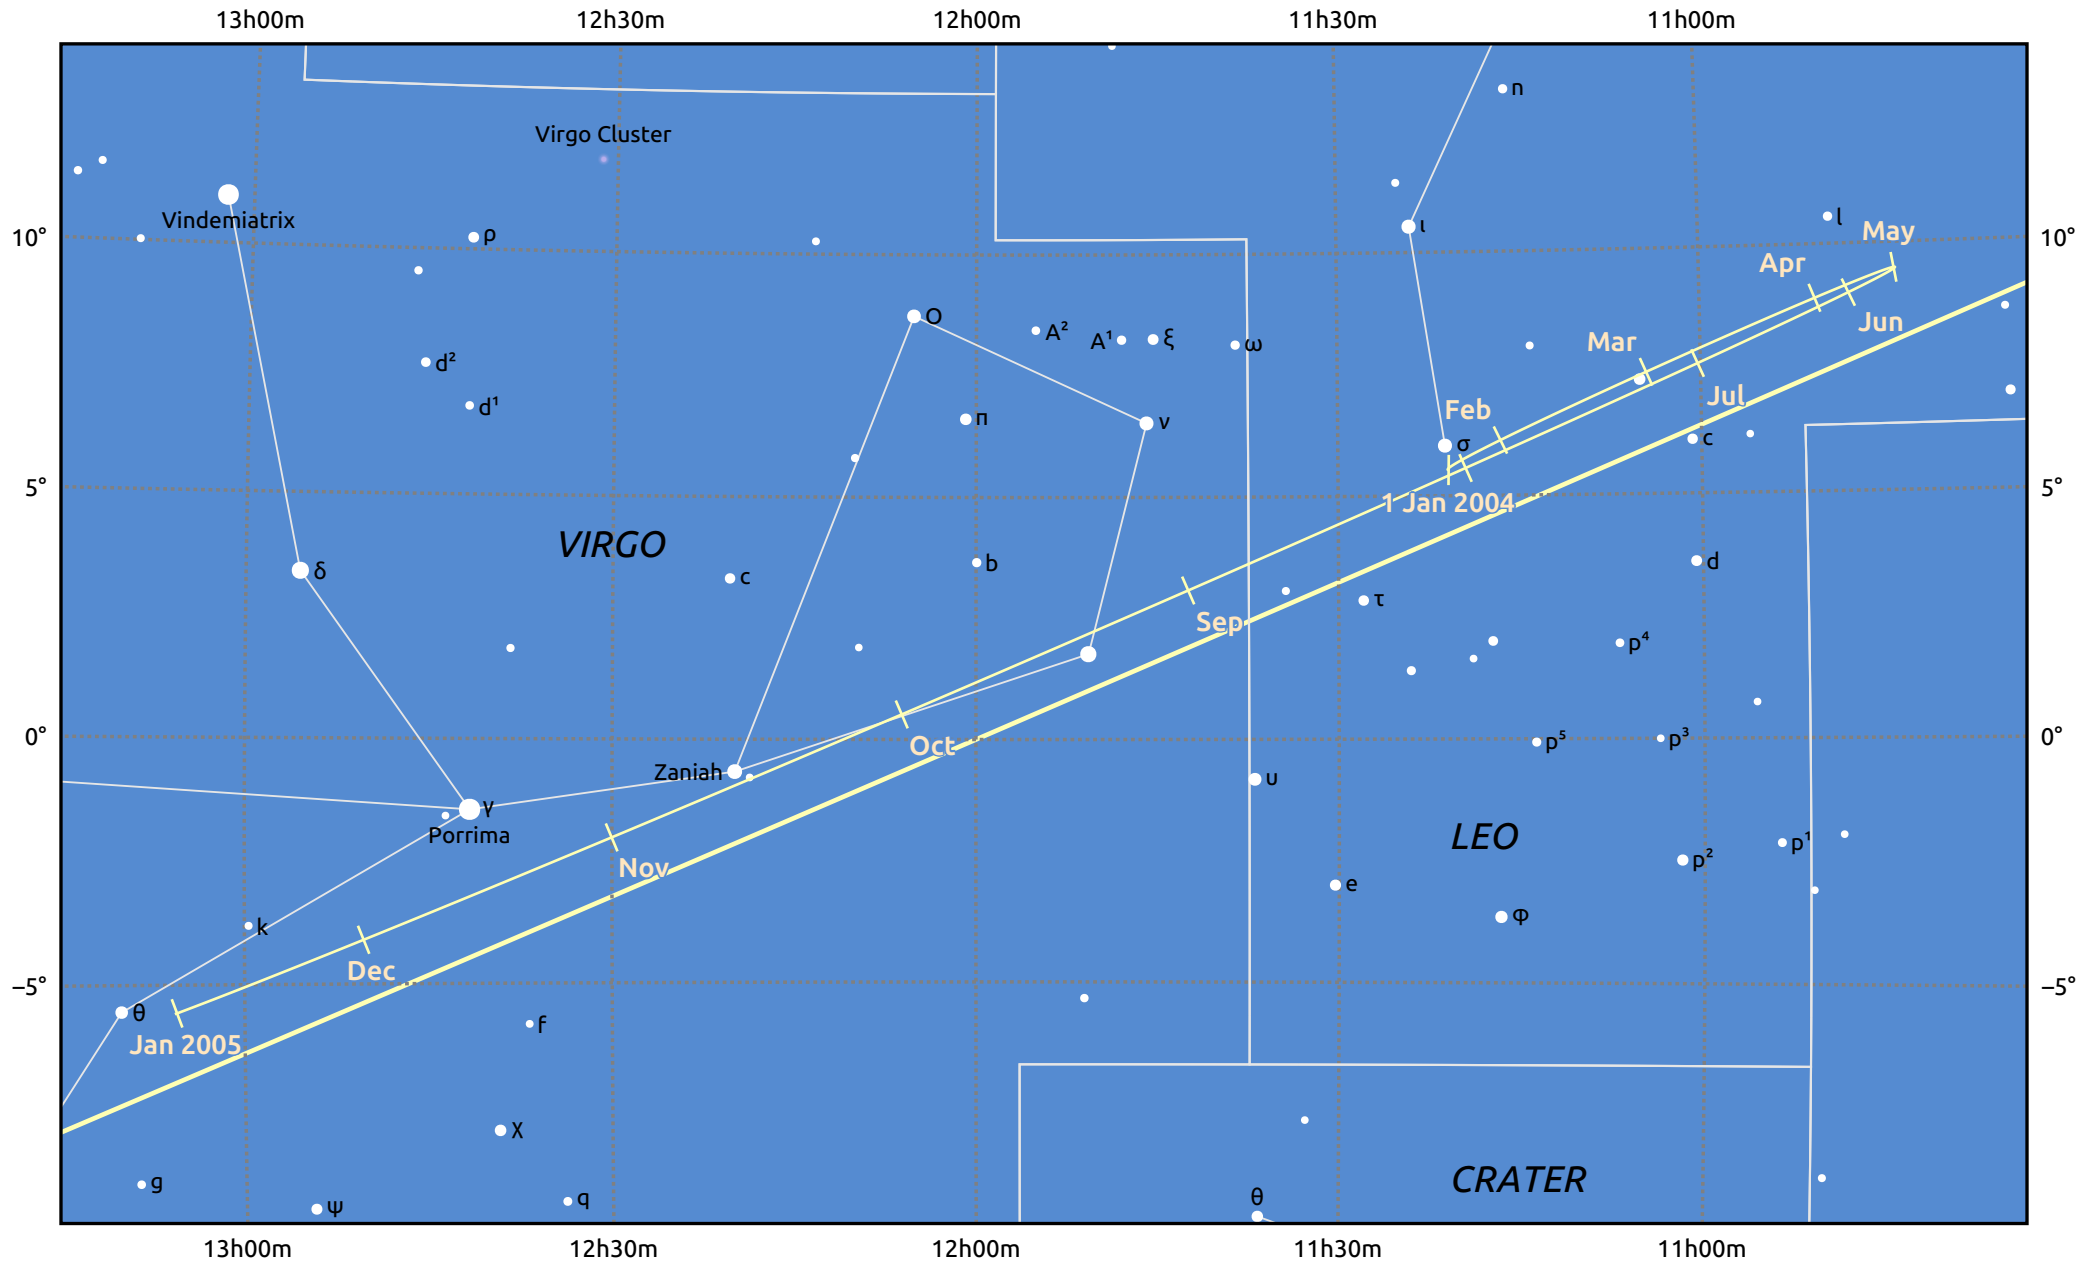

The path of Jupiter in 2004

© Dominic Ford 2011–2025. Date markers placed at midnight UTC. Downloaded from <https://in-the-sky.org>

Magnitude scale: • 6.0 • 5.0 • 4.0 • 3.0 ● 2.0

— Ecliptic Plane

Galaxy Bright nebula Open cluster Globular cluster Planetary nebula

Date	Mag	Angular size
2004 Jan 1	-2.2	38.8"
2004 Apr 1	-2.4	42.5"
2004 Jul 1	-1.9	33.2"
2004 Oct 1	-1.7	29.9"
2005 Jan 1	-2.0	35.2"