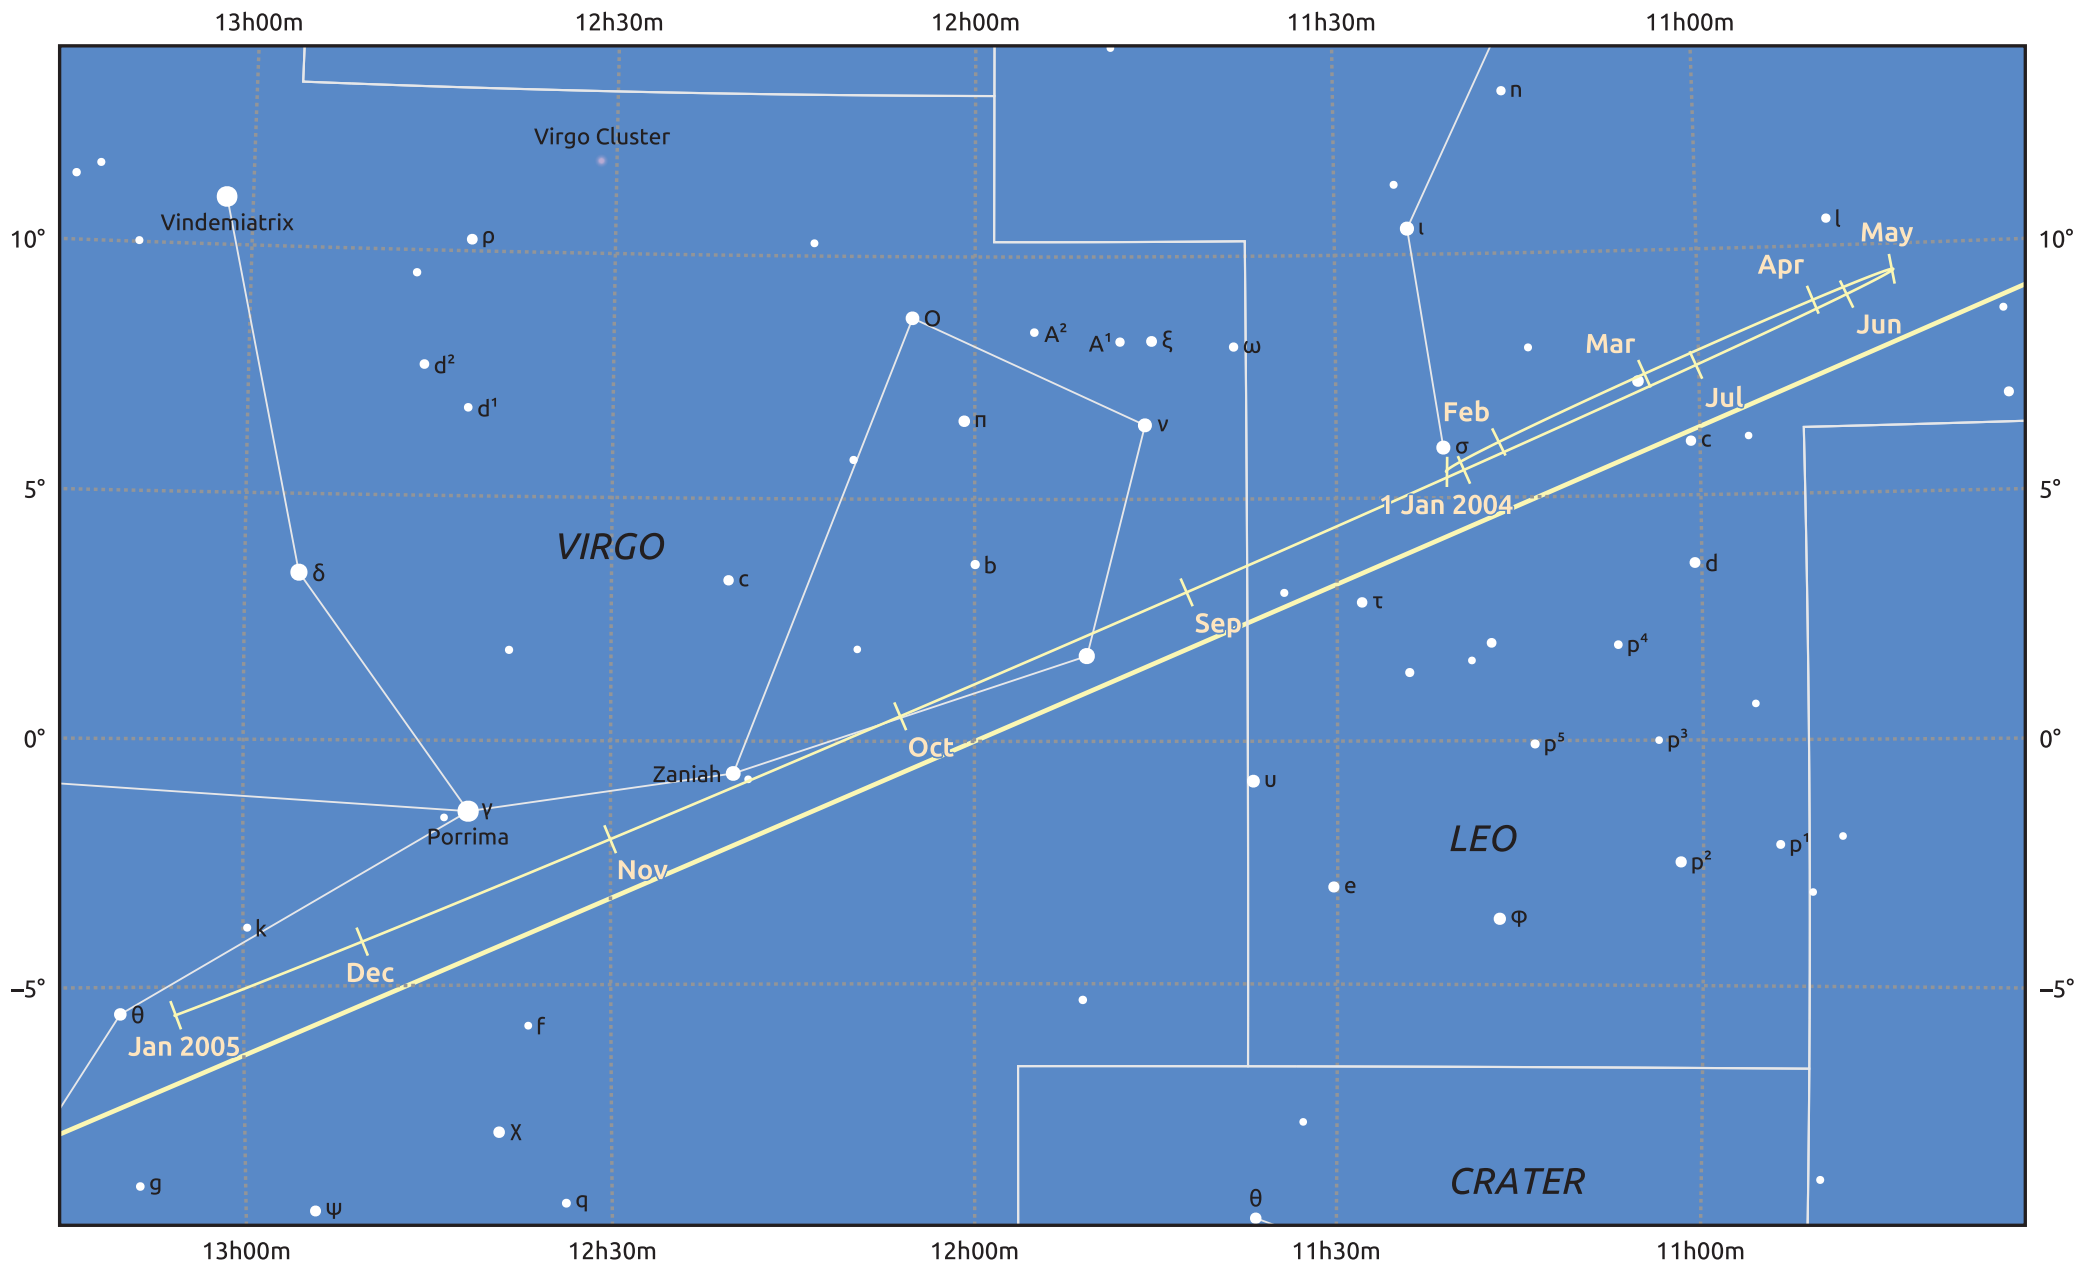

The path of Jupiter in 2004

© Dominic Ford 2011–2025. Date markers placed at midnight UTC. Downloaded from <https://in-the-sky.org>

Magnitude scale: • 6.0 • 5.0 • 4.0 • 3.0 ● 2.0

— Ecliptic Plane

Galaxy Bright nebula Open cluster Globular cluster Planetary nebula

Date	Mag	Angular size
2004 Jan 1	-2.2	38.8"
2004 Apr 1	-2.4	42.5"
2004 Jul 1	-1.9	33.2"
2004 Oct 1	-1.7	29.9"
2005 Jan 1	-2.0	35.2"