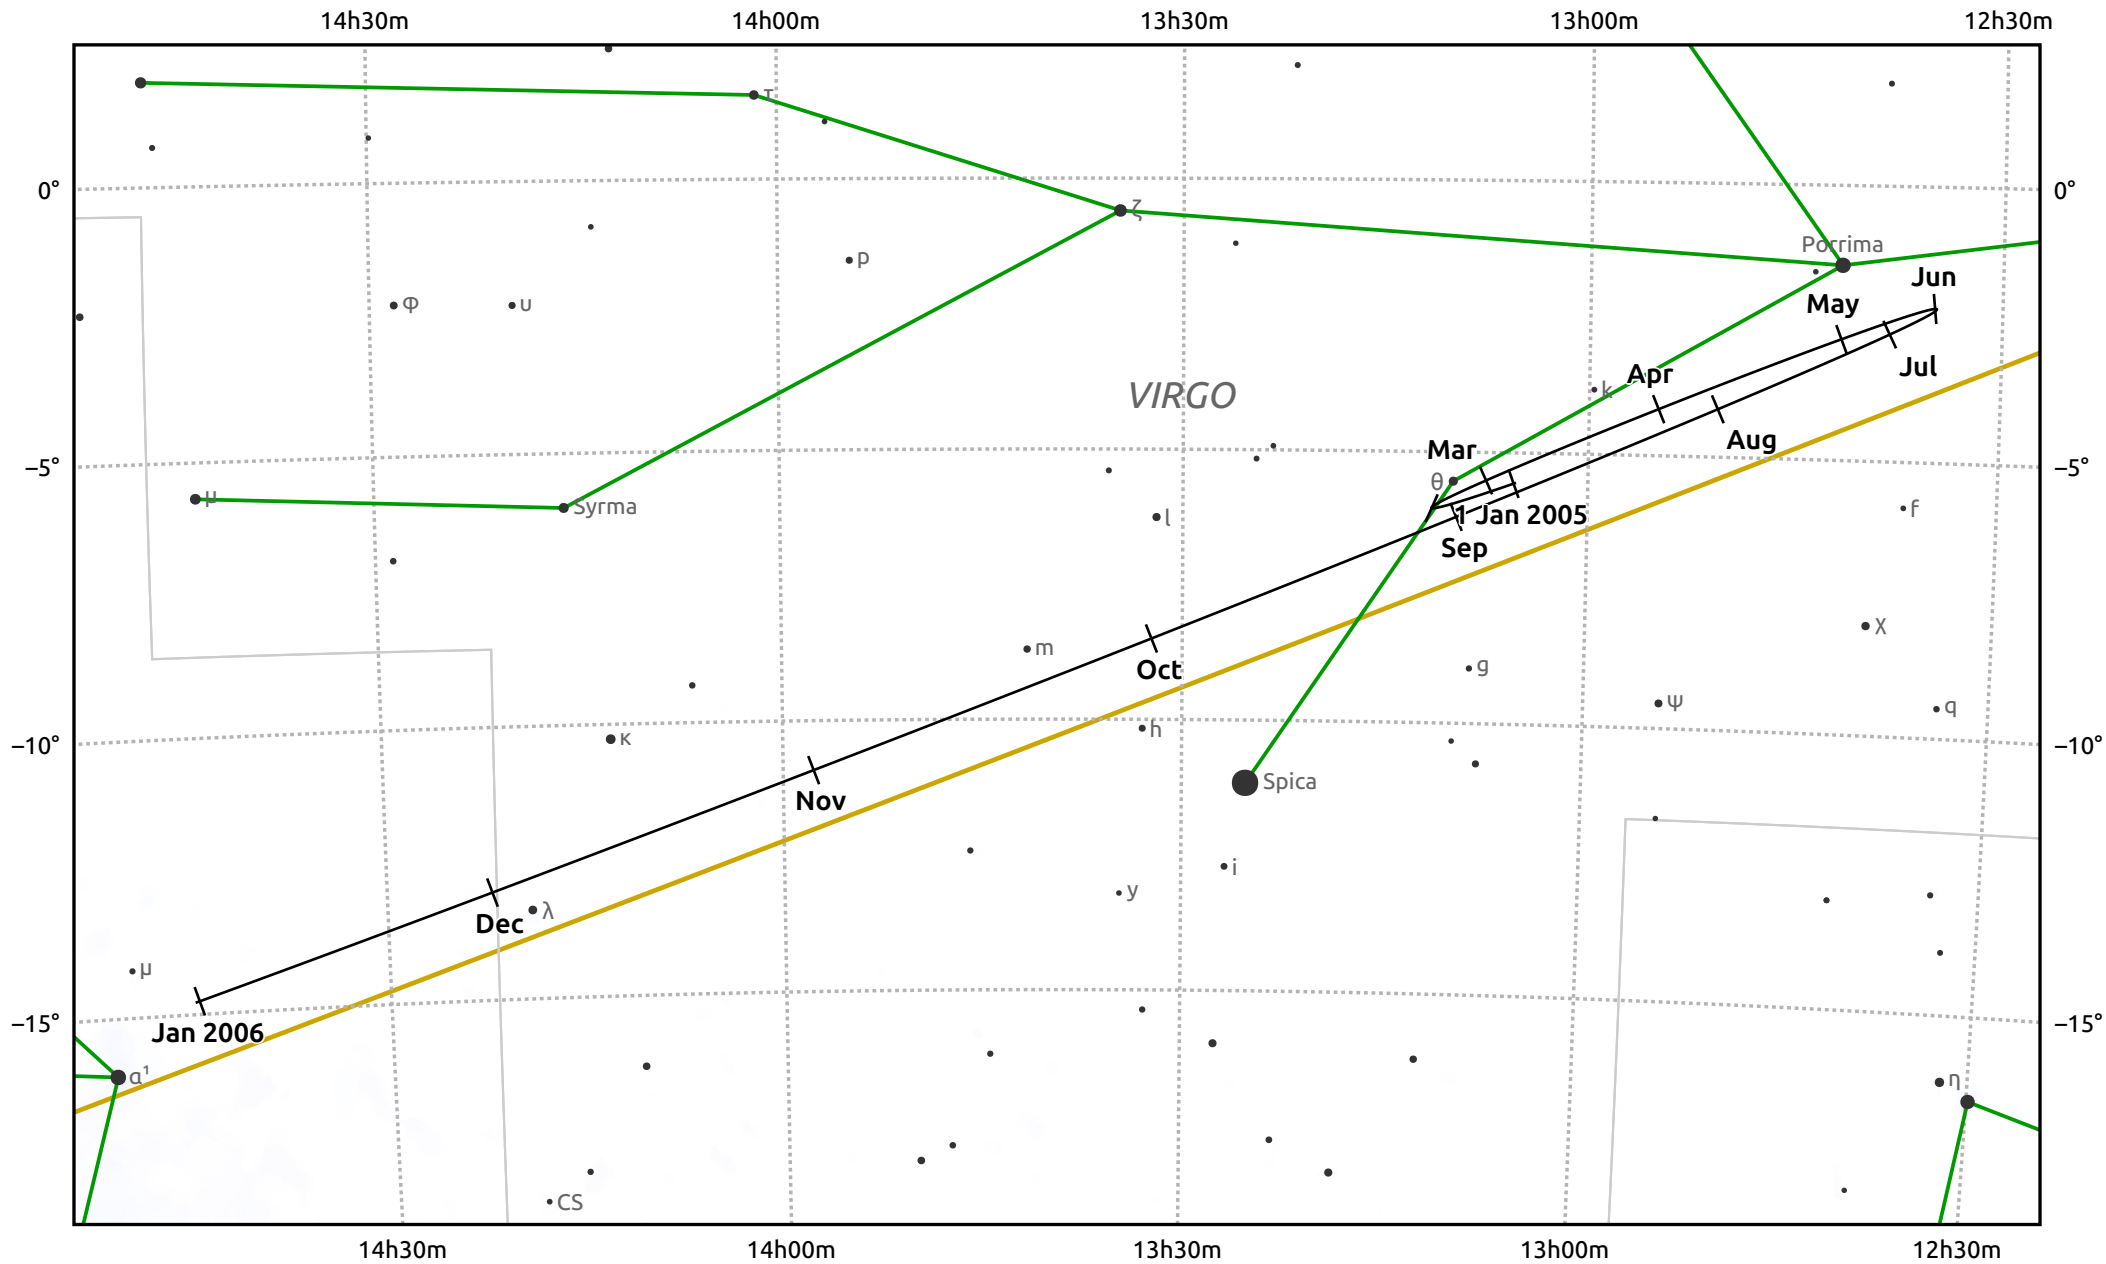

The path of Jupiter in 2005

© Dominic Ford 2011–2025. Date markers placed at midnight UTC. Downloaded from <https://in-the-sky.org>

Magnitude scale: • 6.0 • 5.0 • 4.0 • 3.0 • 2.0 • 1.0

— Ecliptic Plane

- Galaxy
- Bright nebula
- Open cluster
- ⊕ Globular cluster
- ⊕ Planetary nebula

Date	Mag	Angular size
2005 Jan 1	-2.0	35.2"
2005 Apr 1	-2.4	43.2"
2005 Jul 1	-2.0	36.0"
2005 Oct 1	-1.7	30.1"
2006 Jan 1	-1.8	32.6"