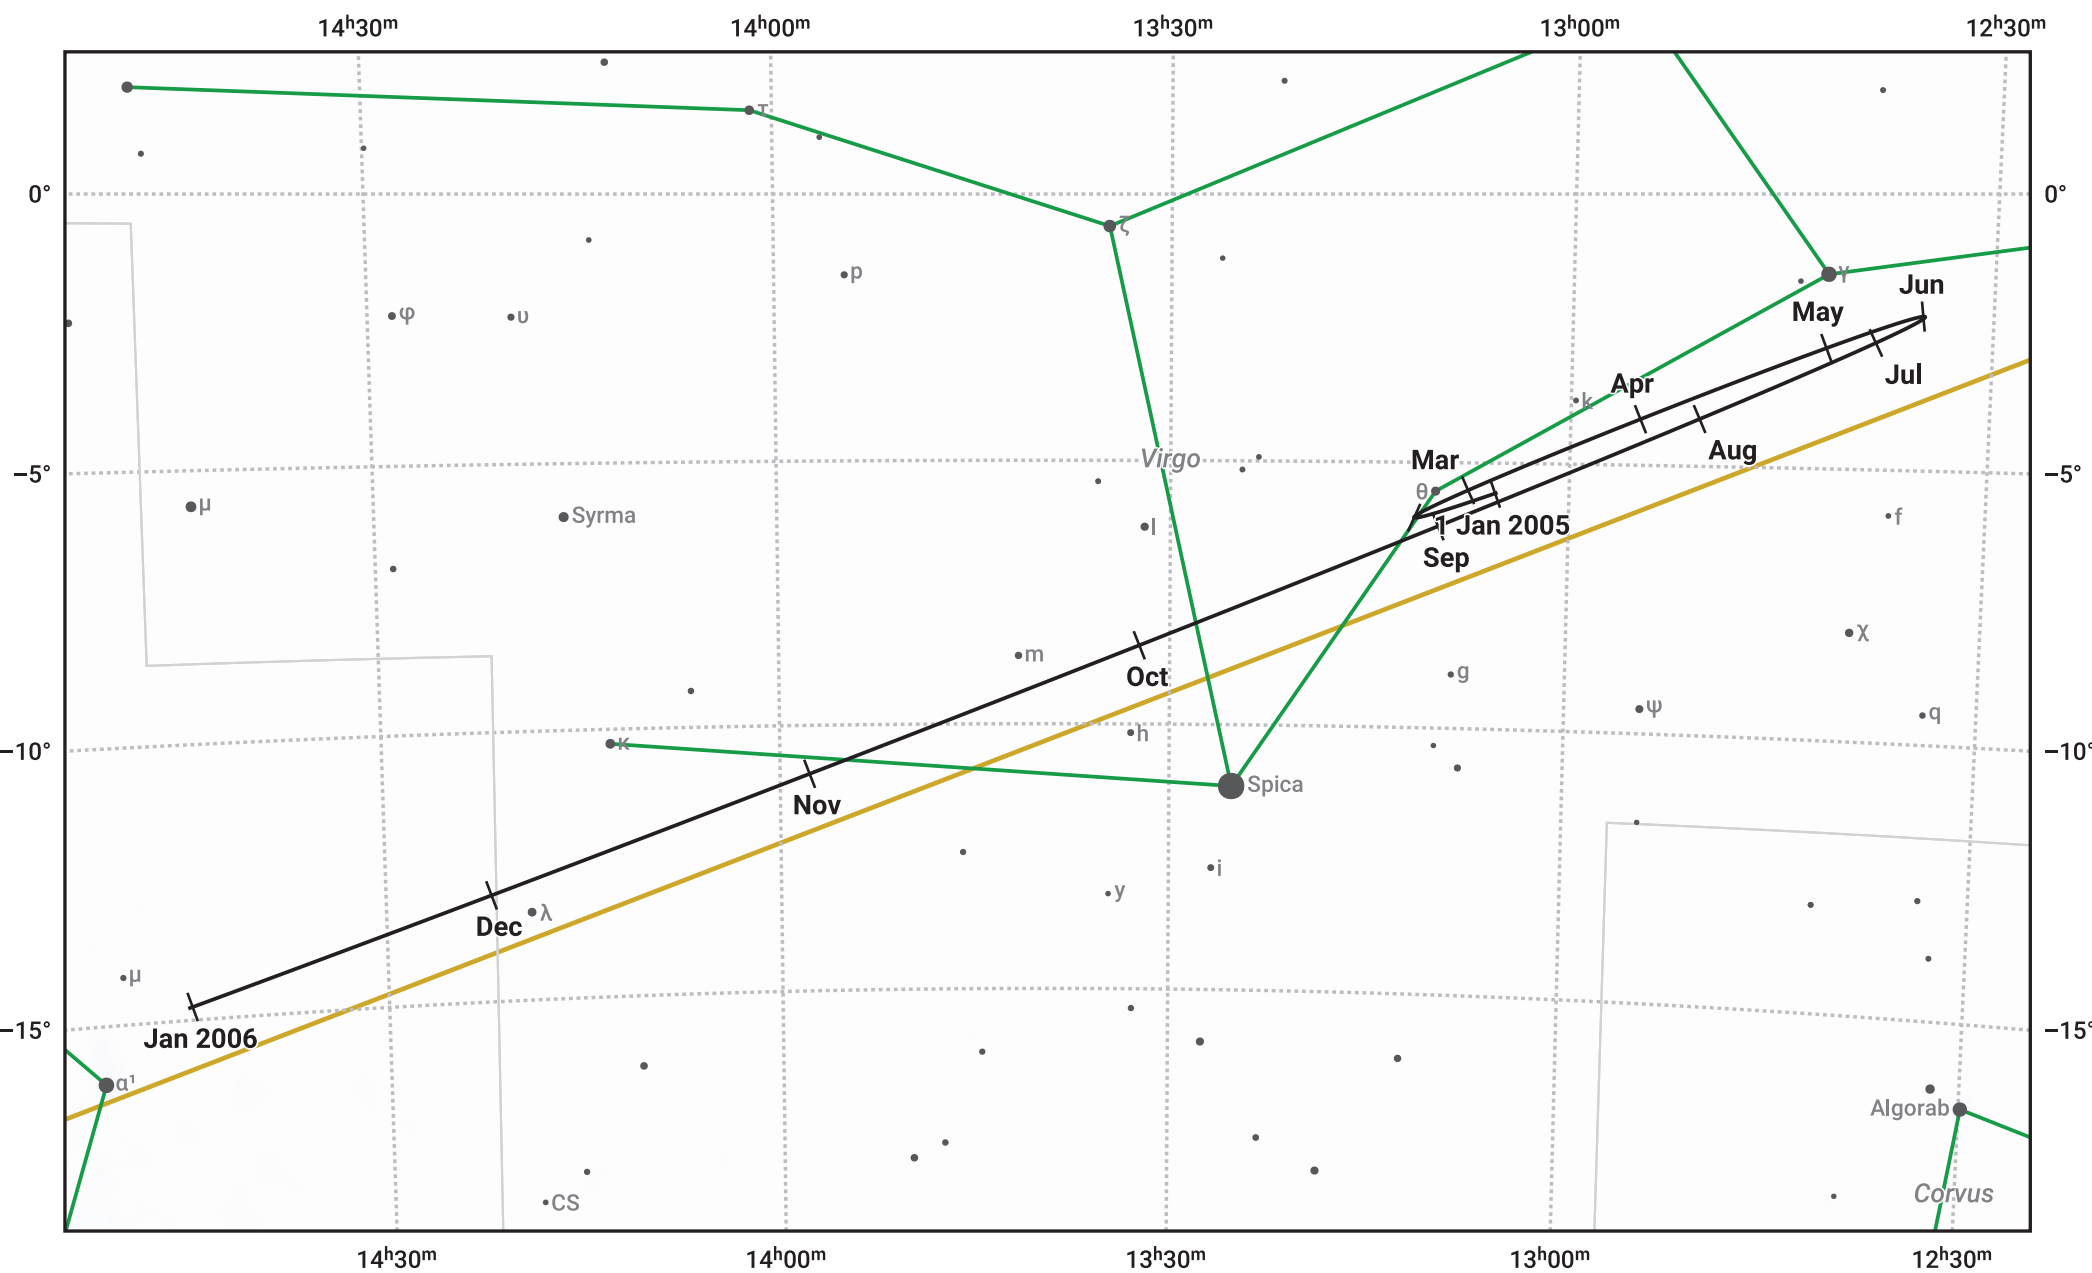

The path of Jupiter in 2005

© Dominic Ford 2011–2024. Date markers placed at midnight UTC. Downloaded from <https://in-the-sky.org>

Magnitude scale: • 6.0 • 5.0 • 4.0 • 3.0 • 2.0 ● 1.0

— Ecliptic Plane

- Galaxy
- Bright nebula
- Open cluster
- ⊕ Globular cluster

Date	Mag	Angular size
2005 Jan 1	-2.0	35.2"
2005 Apr 1	-2.5	43.2"
2005 Jul 1	-2.0	36.0"
2005 Oct 1	-1.7	30.1"
2006 Jan 1	-1.8	32.6"