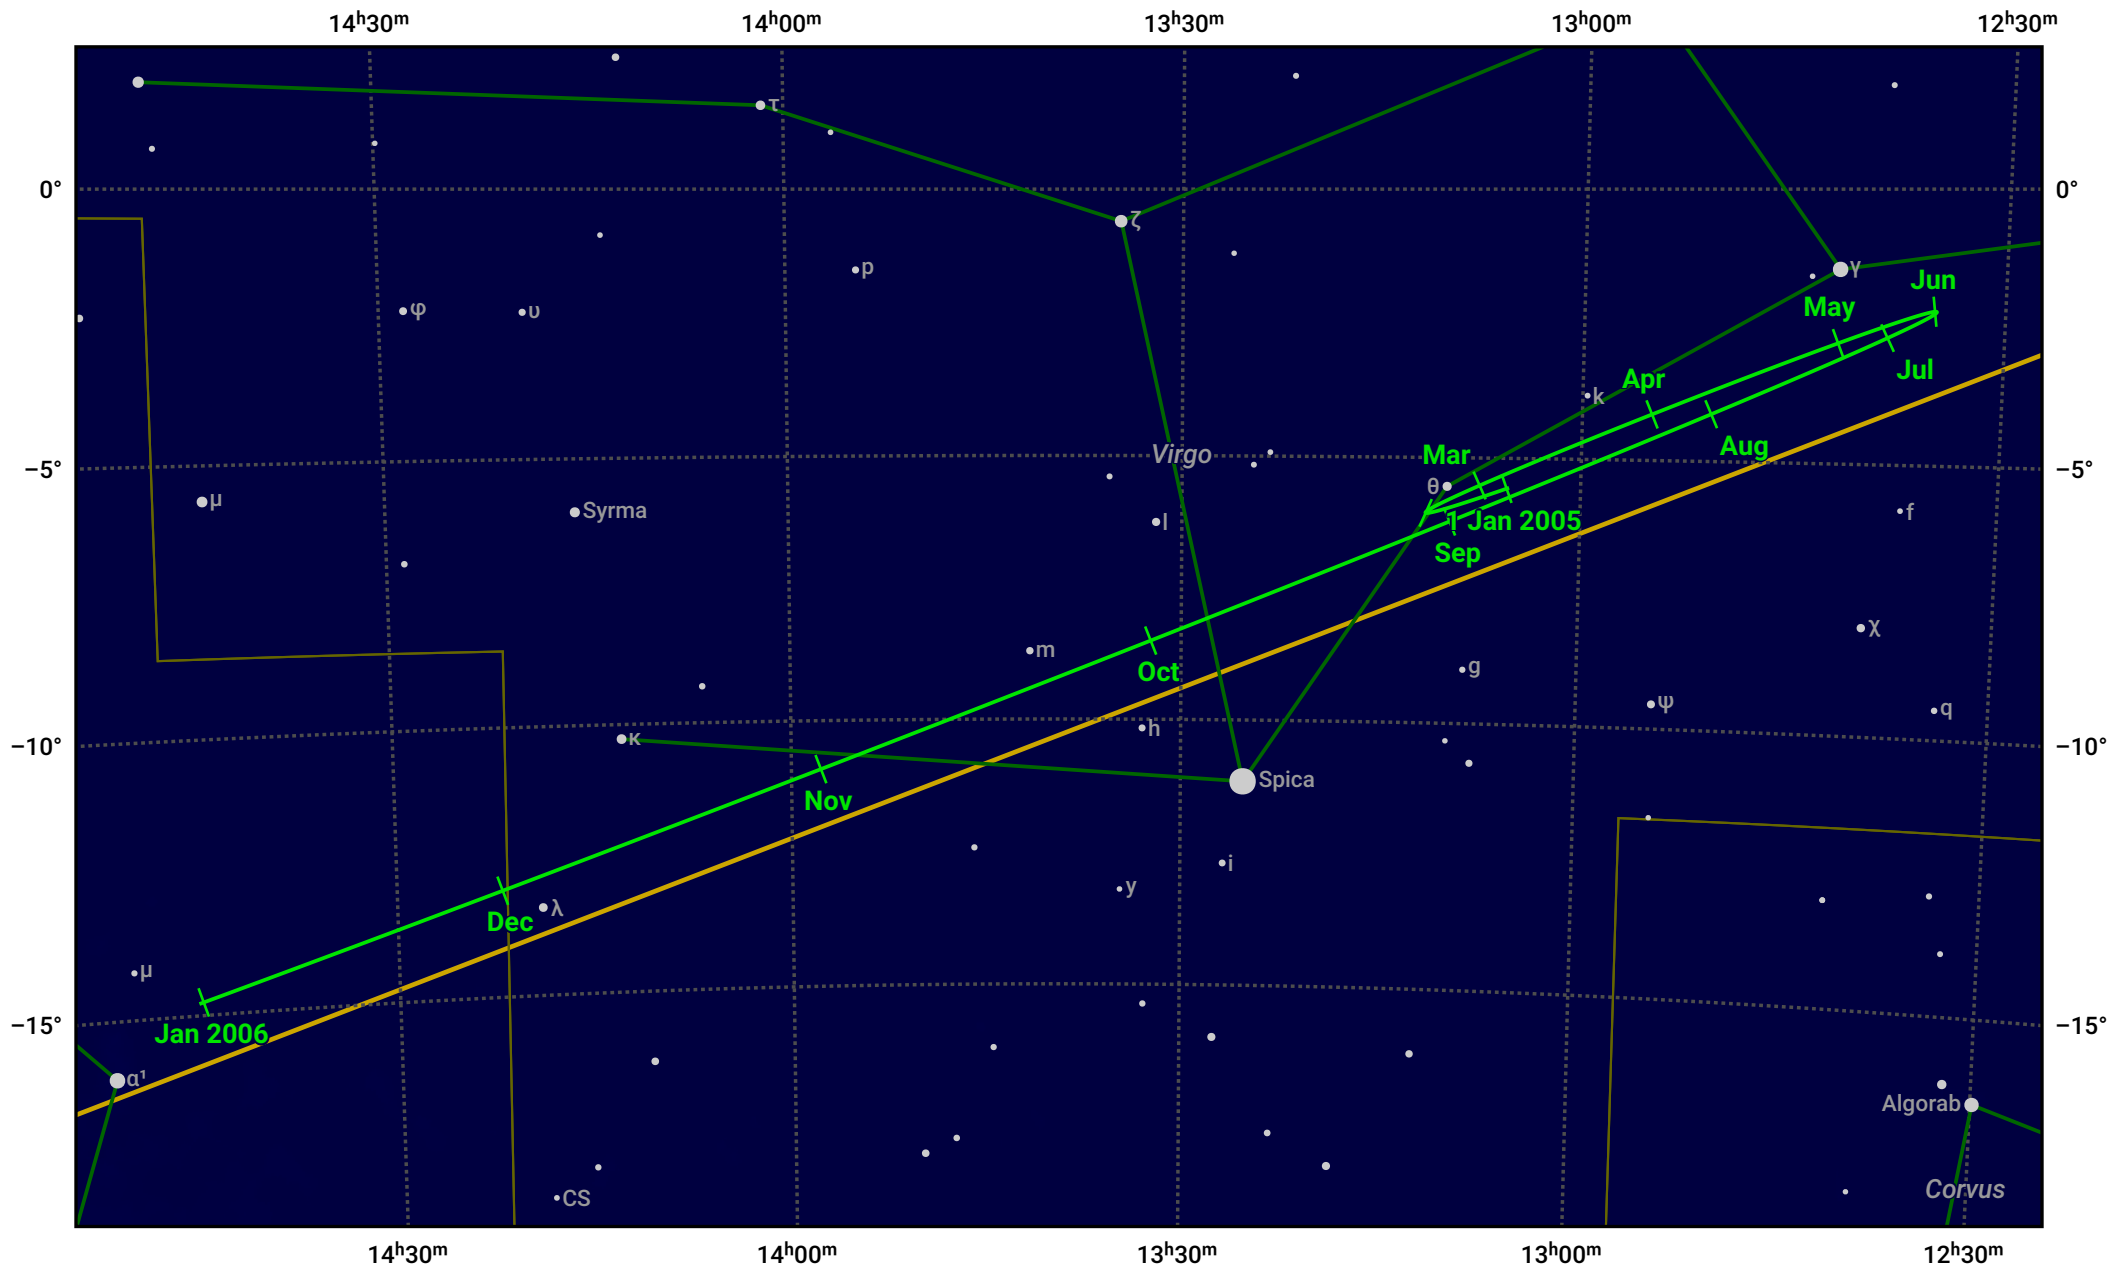

# The path of Jupiter in 2005

© Dominic Ford 2011–2024. Date markers placed at midnight UTC. Downloaded from <https://in-the-sky.org>

Magnitude scale: • 6.0 • 5.0 • 4.0 • 3.0 • 2.0 • 1.0

— Ecliptic Plane

● Galaxy    ■ Bright nebula    ● Open cluster    ● Globular cluster

Date	Mag	Angular size
2005 Jan 1	-2.0	35.2"
2005 Apr 1	-2.5	43.2"
2005 Jul 1	-2.0	36.0"
2005 Oct 1	-1.7	30.1"
2006 Jan 1	-1.8	32.6"