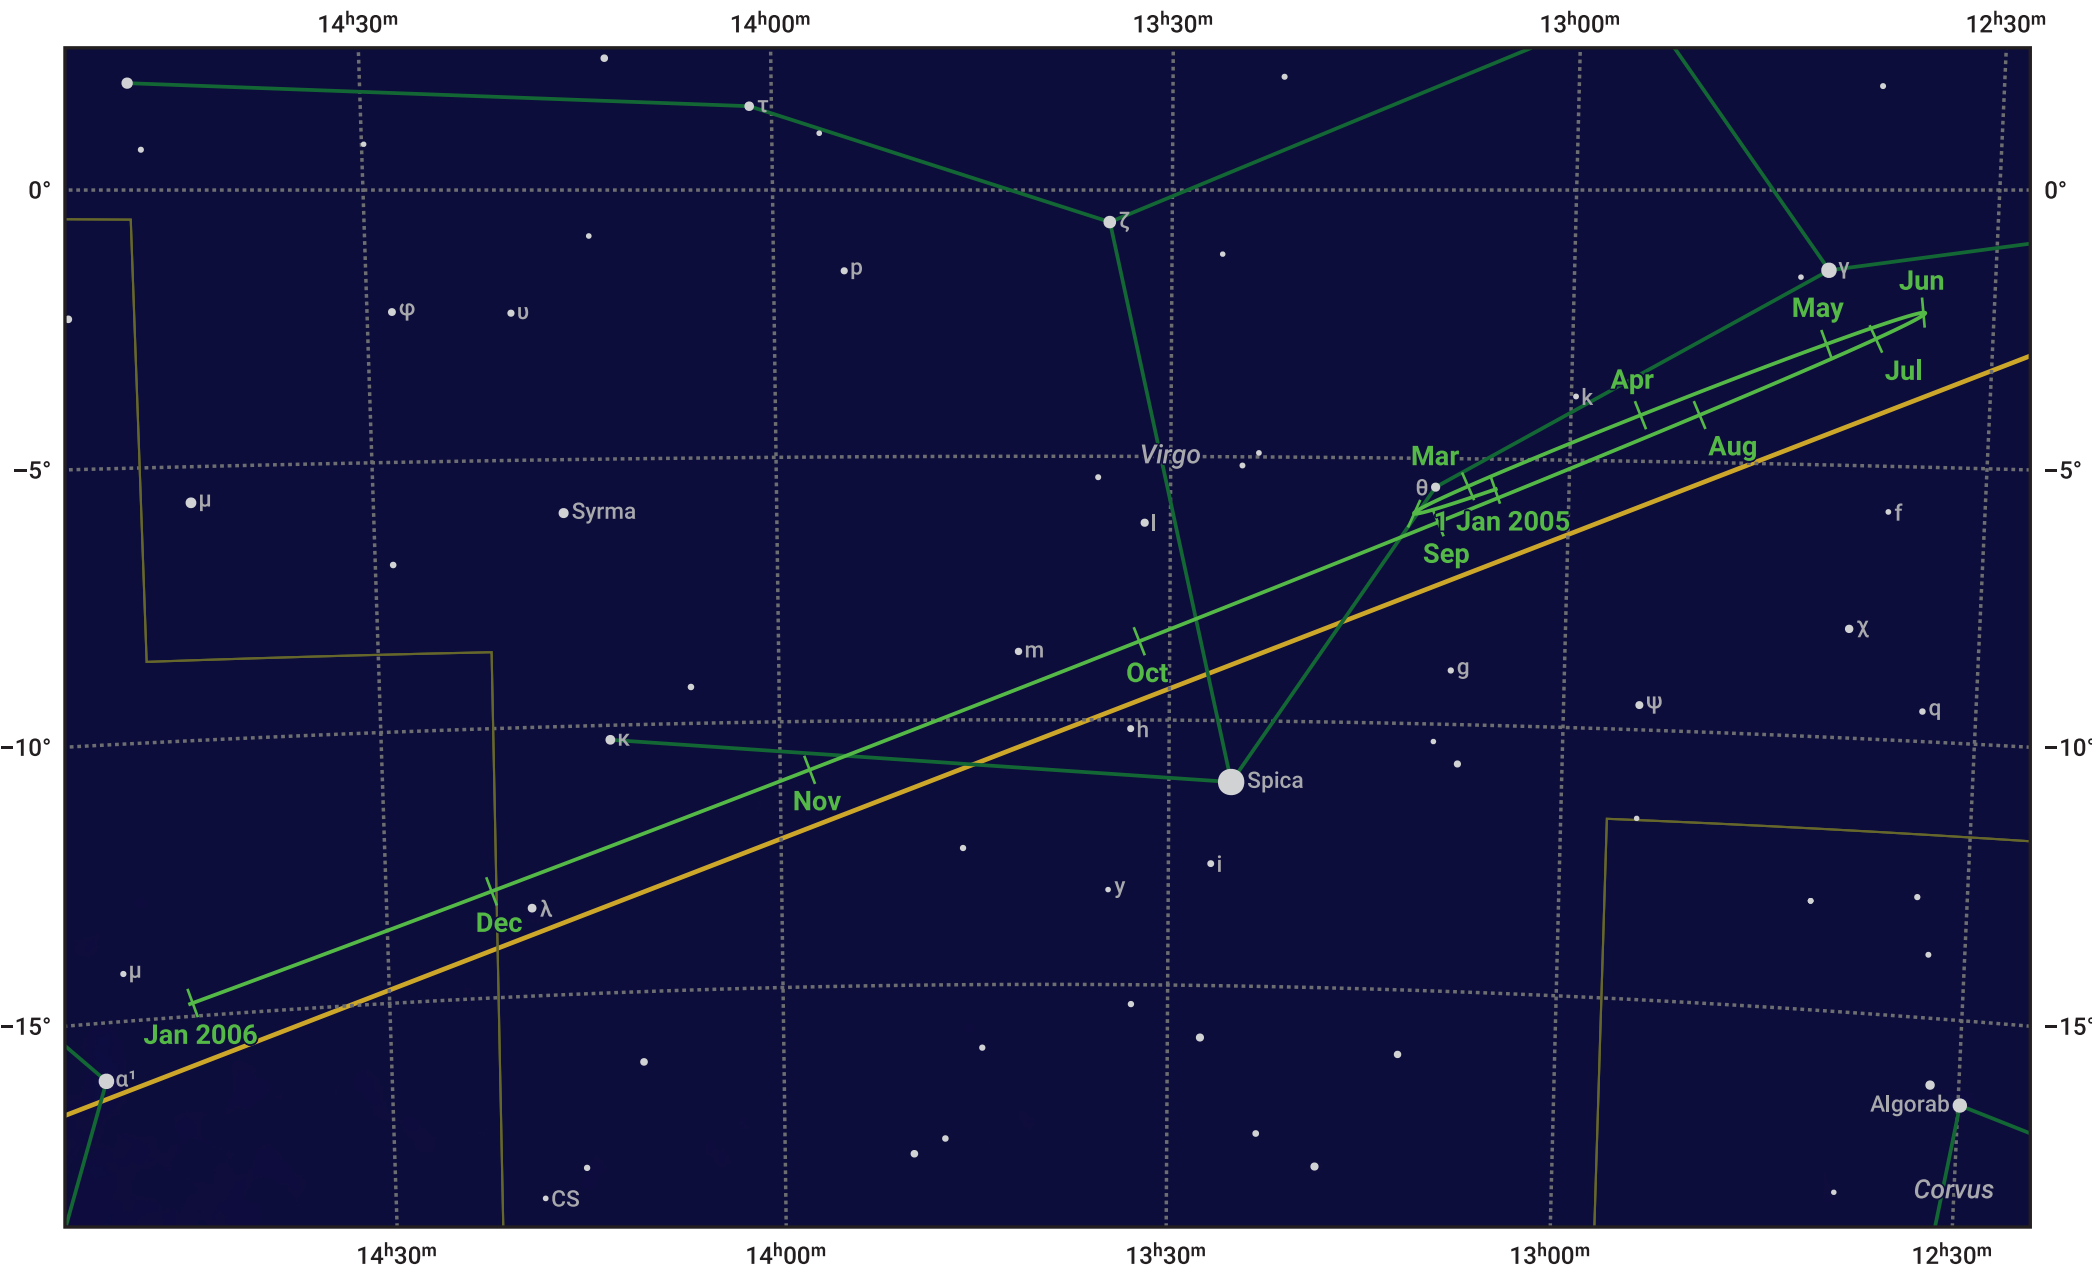

The path of Jupiter in 2005

© Dominic Ford 2011–2024. Date markers placed at midnight UTC. Downloaded from <https://in-the-sky.org>

Magnitude scale: • 6.0 • 5.0 • 4.0 • 3.0 • 2.0 ● 1.0

— Ecliptic Plane

- Galaxy
- Bright nebula
- Open cluster
- ⊕ Globular cluster

Date	Mag	Angular size
2005 Jan 1	-2.0	35.2"
2005 Apr 1	-2.5	43.2"
2005 Jul 1	-2.0	36.0"
2005 Oct 1	-1.7	30.1"
2006 Jan 1	-1.8	32.6"