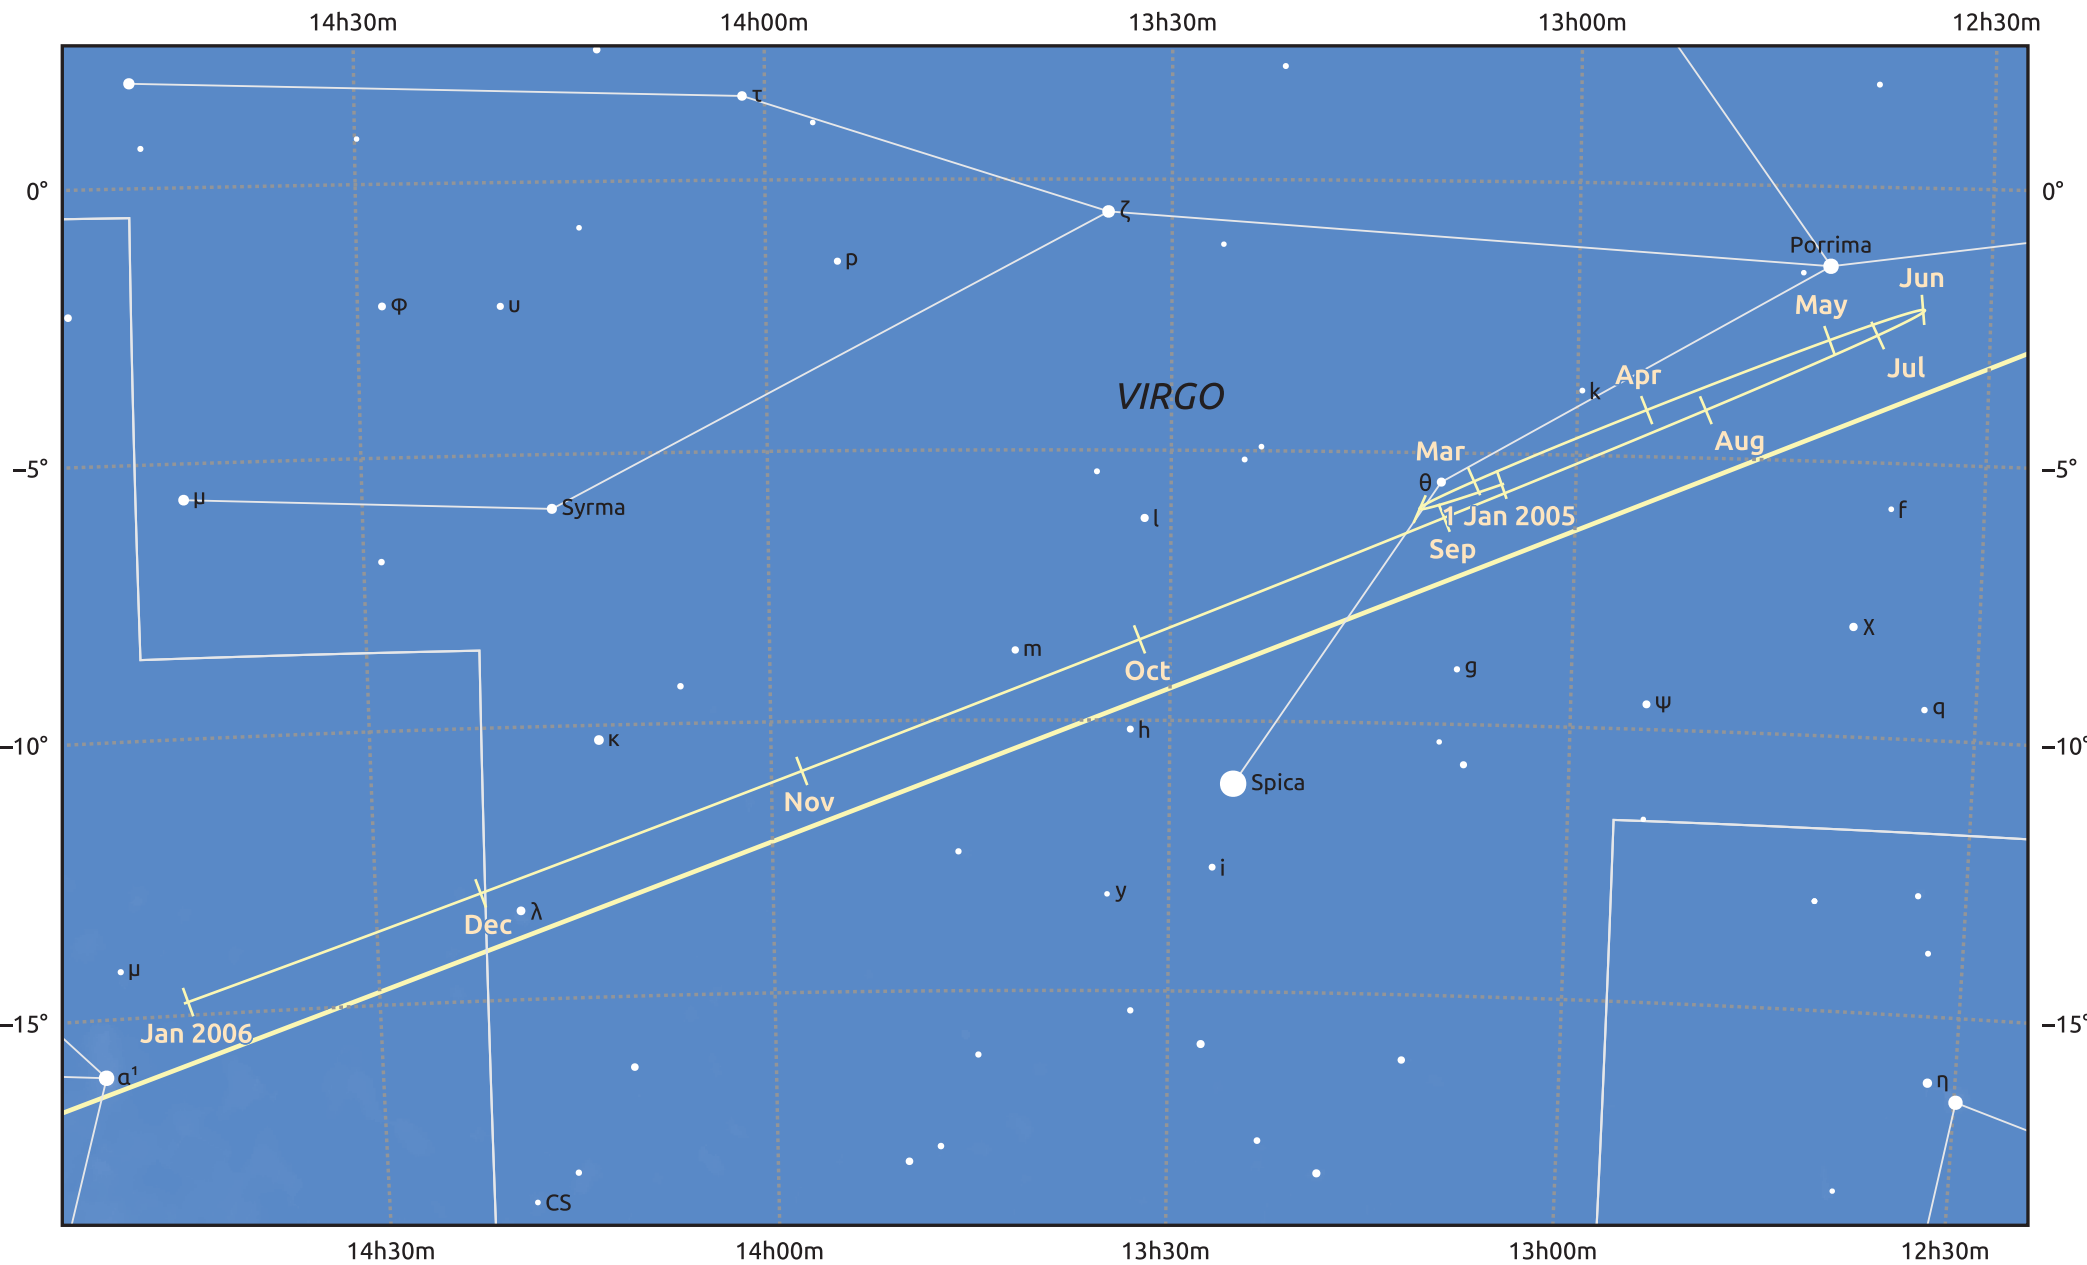

The path of Jupiter in 2005

© Dominic Ford 2011–2025. Date markers placed at midnight UTC. Downloaded from <https://in-the-sky.org>

Magnitude scale: • 6.0 • 5.0 • 4.0 • 3.0 • 2.0 ● 1.0

— Ecliptic Plane

- Galaxy
- Bright nebula
- Open cluster
- Globular cluster
- Planetary nebula

Date	Mag	Angular size
2005 Jan 1	-2.0	35.2"
2005 Apr 1	-2.4	43.2"
2005 Jul 1	-2.0	36.0"
2005 Oct 1	-1.7	30.1"
2006 Jan 1	-1.8	32.6"