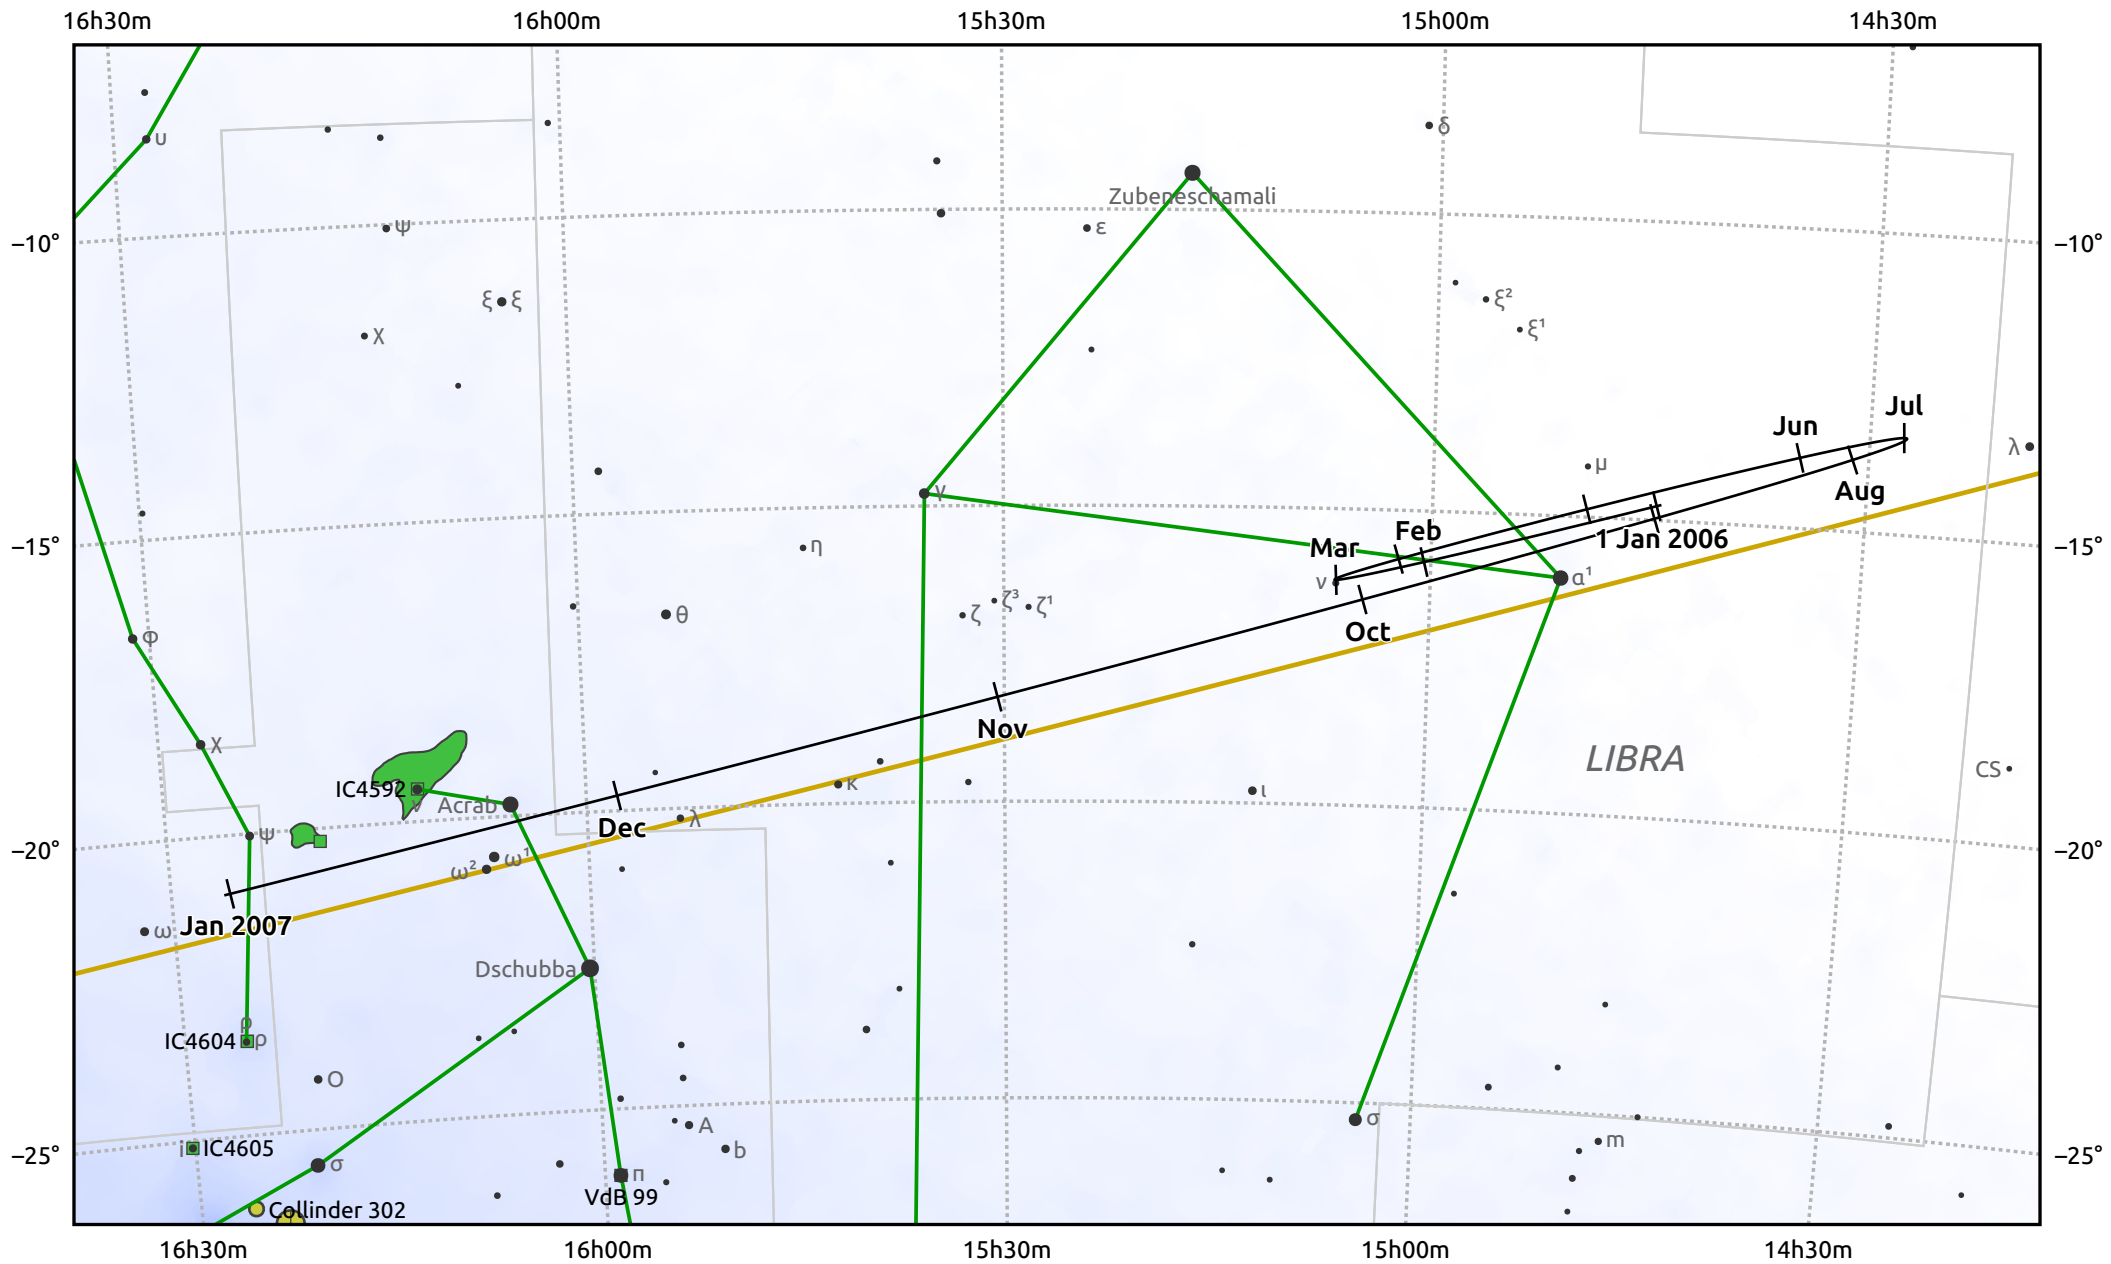

# The path of Jupiter in 2006

© Dominic Ford 2011–2025. Date markers placed at midnight UTC. Downloaded from <https://in-the-sky.org>

Magnitude scale: • 6.0 • 5.0 • 4.0 • 3.0 ● 2.0

— Ecliptic Plane

● Galaxy ■ Bright nebula ● Open cluster ⊕ Globular cluster ⊕ Planetary nebula

Date	Mag	Angular size
2006 Jan 1	-1.8	32.6"
2006 Apr 1	-2.4	42.0"
2006 Jul 1	-2.3	39.9"
2006 Oct 1	-1.8	31.6"
2007 Jan 1	-1.8	31.2"