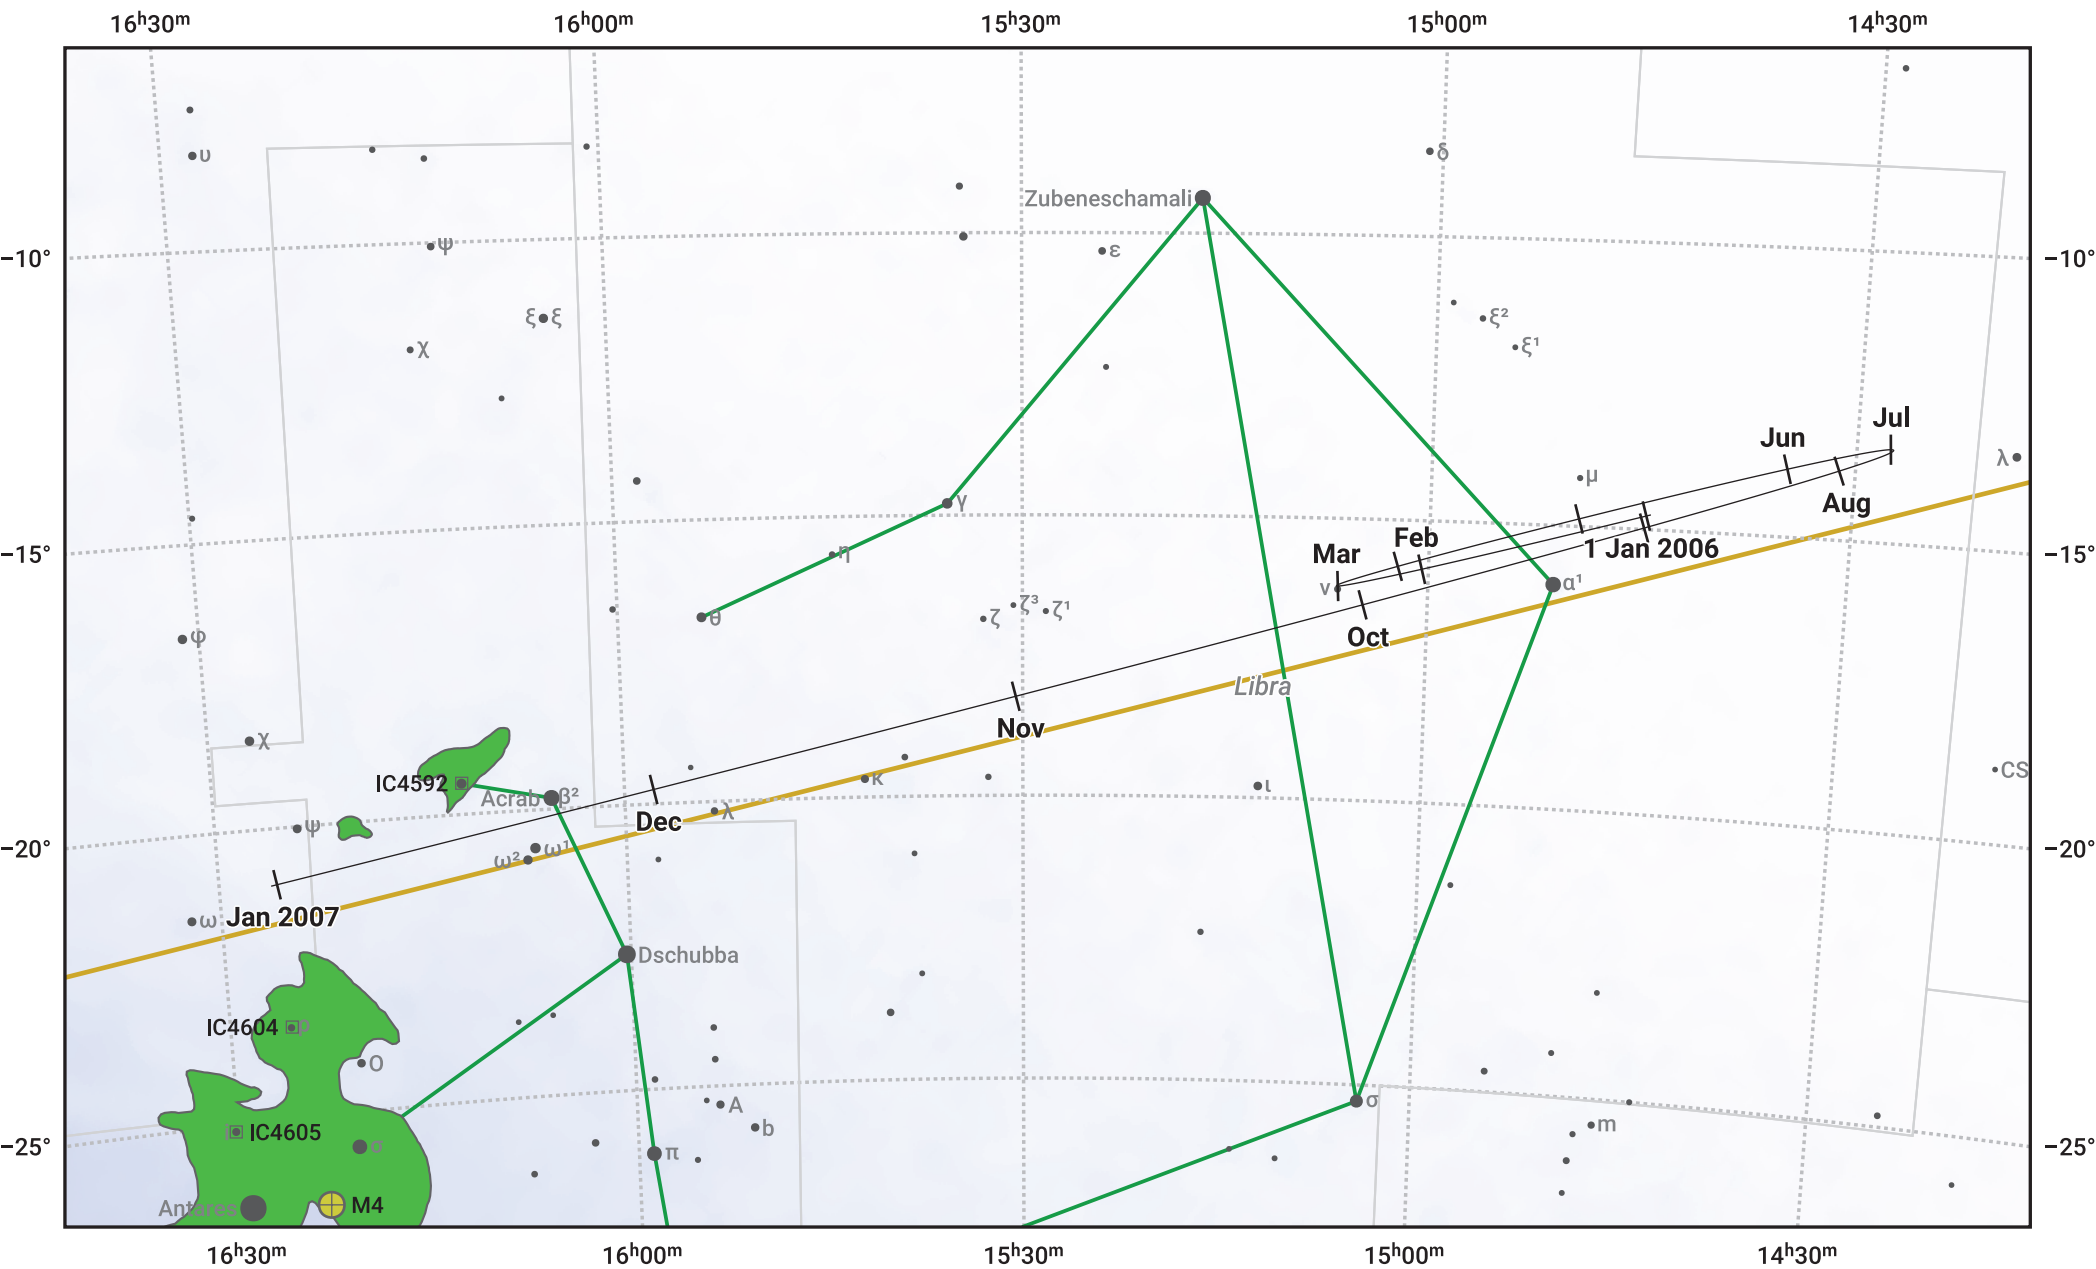

The path of Jupiter in 2006

© Dominic Ford 2011–2024. Date markers placed at midnight UTC. Downloaded from <https://in-the-sky.org>

Magnitude scale: \bullet 6.0 \bullet 5.0 \bullet 4.0 \bullet 3.0 \bullet 2.0 \bullet 1.0

— Ecliptic Plane

● Galaxy
 ■ Bright nebula
 ● Open cluster
 ⊕ Globular cluster

Date	Mag	Angular size
2006 Jan 1	-1.8	32.6"
2006 Apr 1	-2.4	42.0"
2006 Jul 1	-2.3	39.9"
2006 Oct 1	-1.8	31.6"
2007 Jan 1	-1.8	31.2"