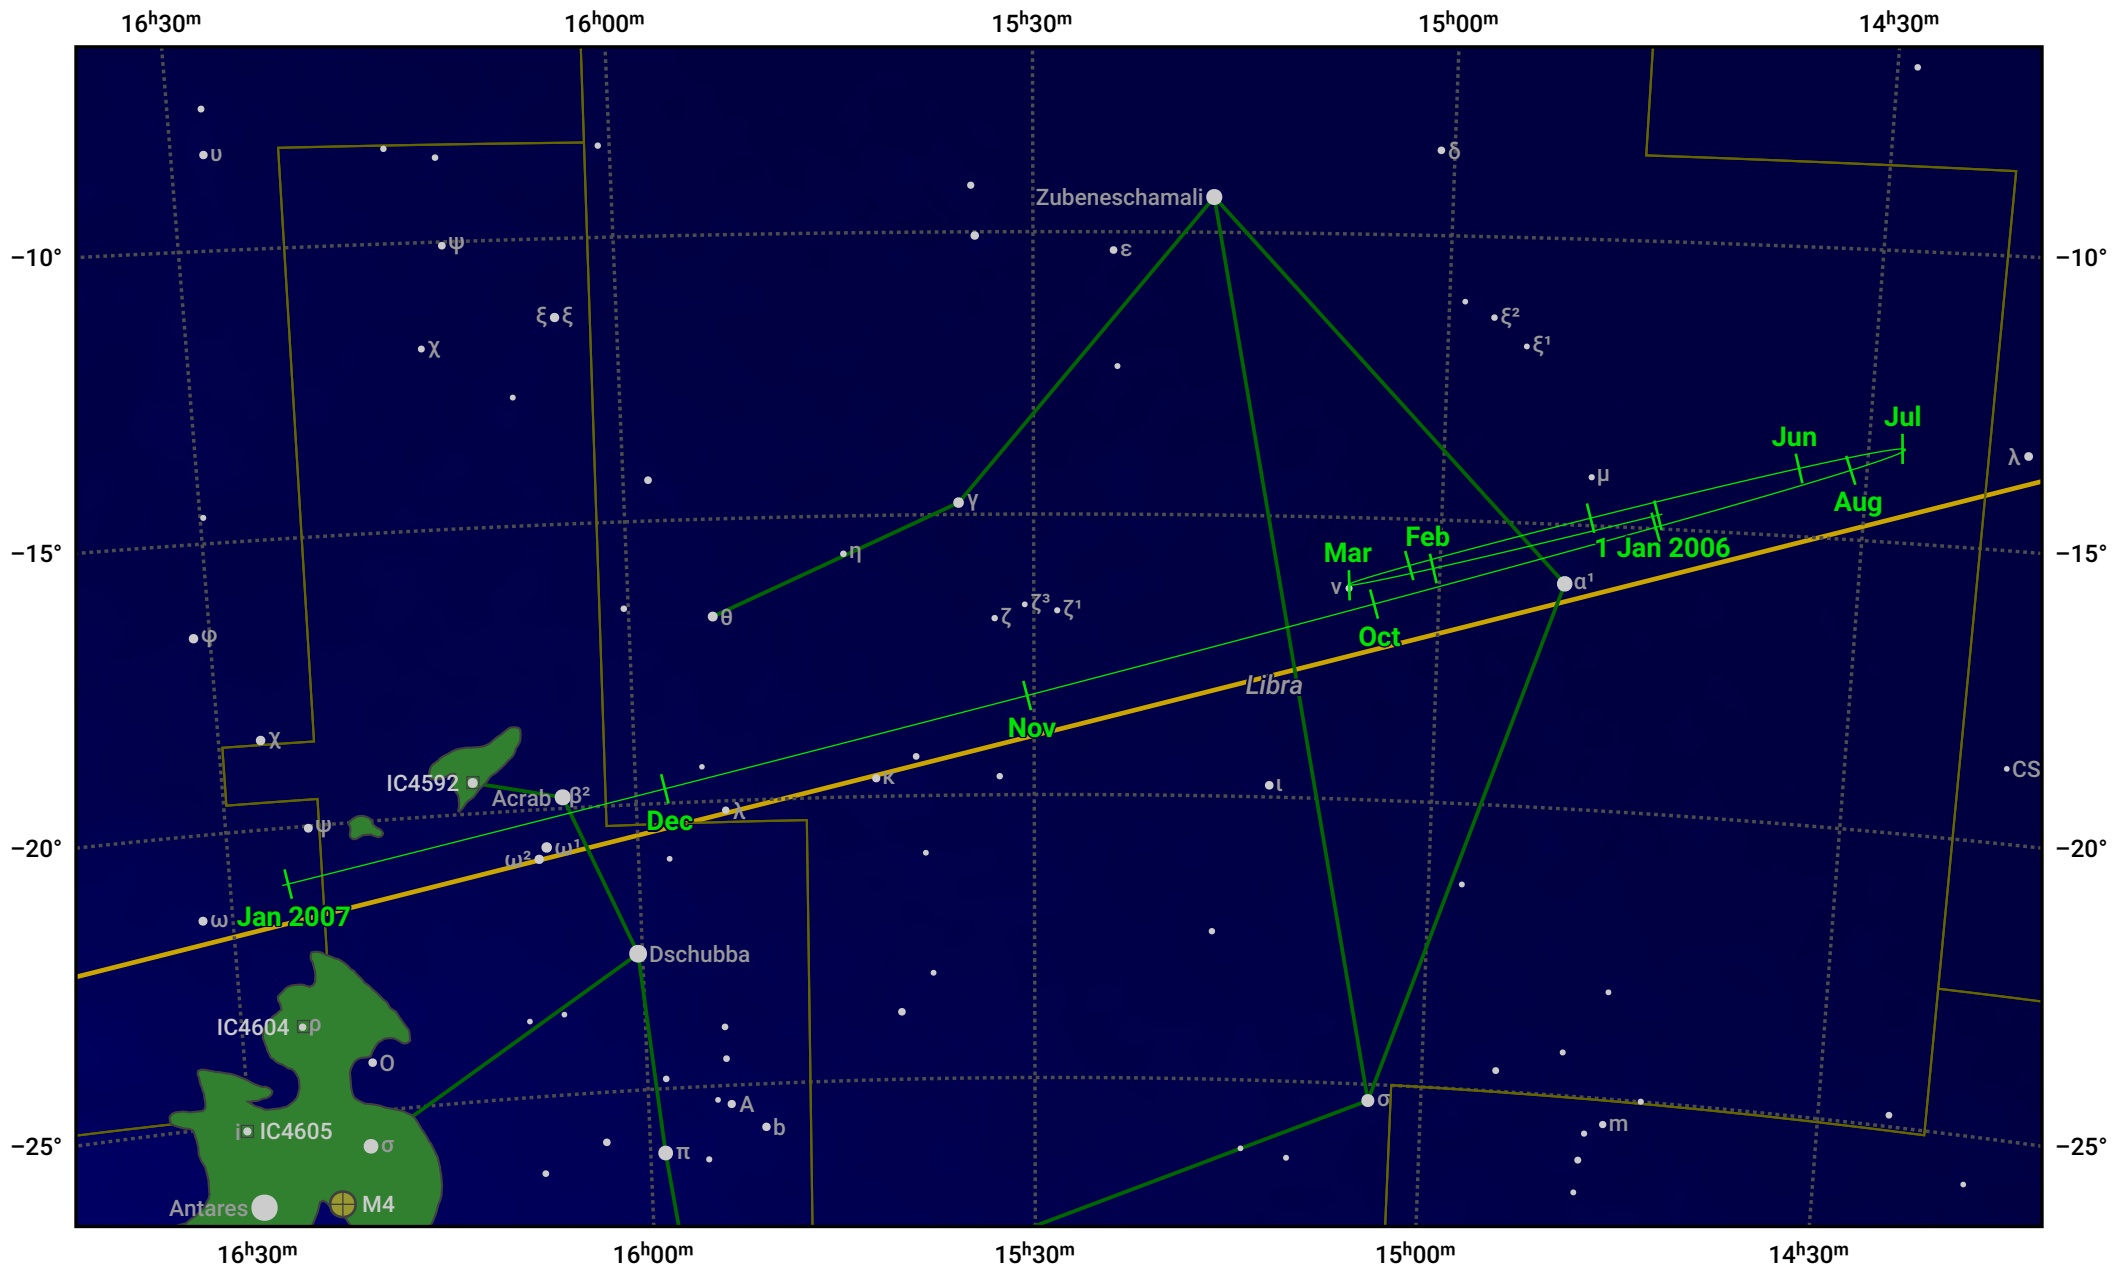

# The path of Jupiter in 2006

© Dominic Ford 2011–2024. Date markers placed at midnight UTC. Downloaded from <https://in-the-sky.org>

Magnitude scale: ● 6.0 ● 5.0 ● 4.0 ● 3.0 ● 2.0 ● 1.0

— Ecliptic Plane

● Galaxy   ● Bright nebula   ● Open cluster   ● Globular cluster

Date	Mag	Angular size
2006 Jan 1	-1.8	32.6"
2006 Apr 1	-2.4	42.0"
2006 Jul 1	-2.3	39.9"
2006 Oct 1	-1.8	31.6"
2007 Jan 1	-1.8	31.2"