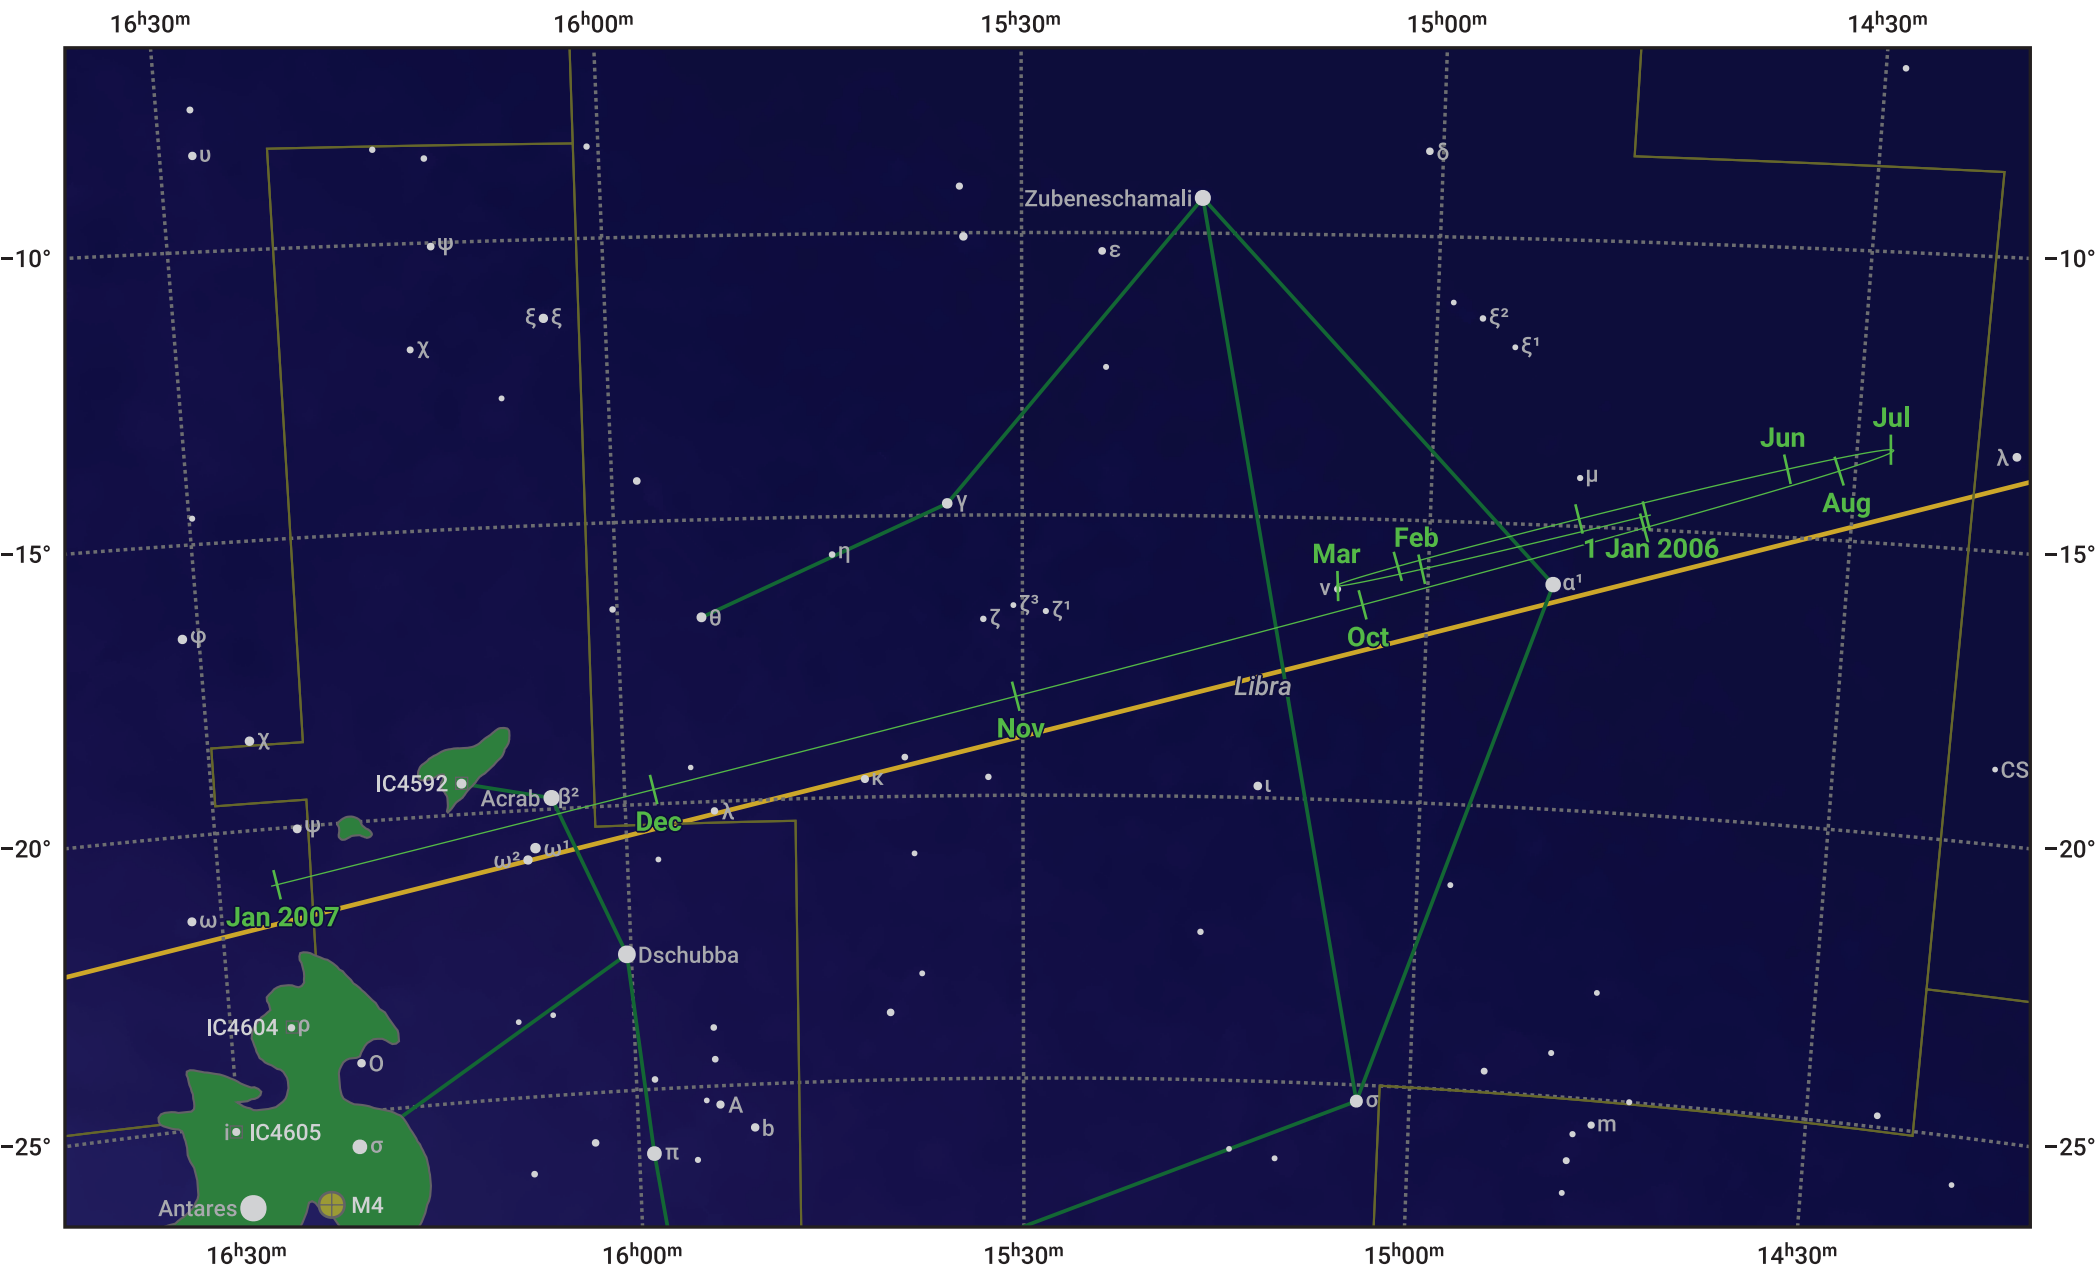

The path of Jupiter in 2006

© Dominic Ford 2011–2024. Date markers placed at midnight UTC. Downloaded from <https://in-the-sky.org>

Magnitude scale: ● 6.0 ● 5.0 ● 4.0 ● 3.0 ● 2.0 ● 1.0

— Ecliptic Plane

- Galaxy
- Bright nebula
- Open cluster
- ⊕ Globular cluster

Date	Mag	Angular size
2006 Jan 1	-1.8	32.6"
2006 Apr 1	-2.4	42.0"
2006 Jul 1	-2.3	39.9"
2006 Oct 1	-1.8	31.6"
2007 Jan 1	-1.8	31.2"