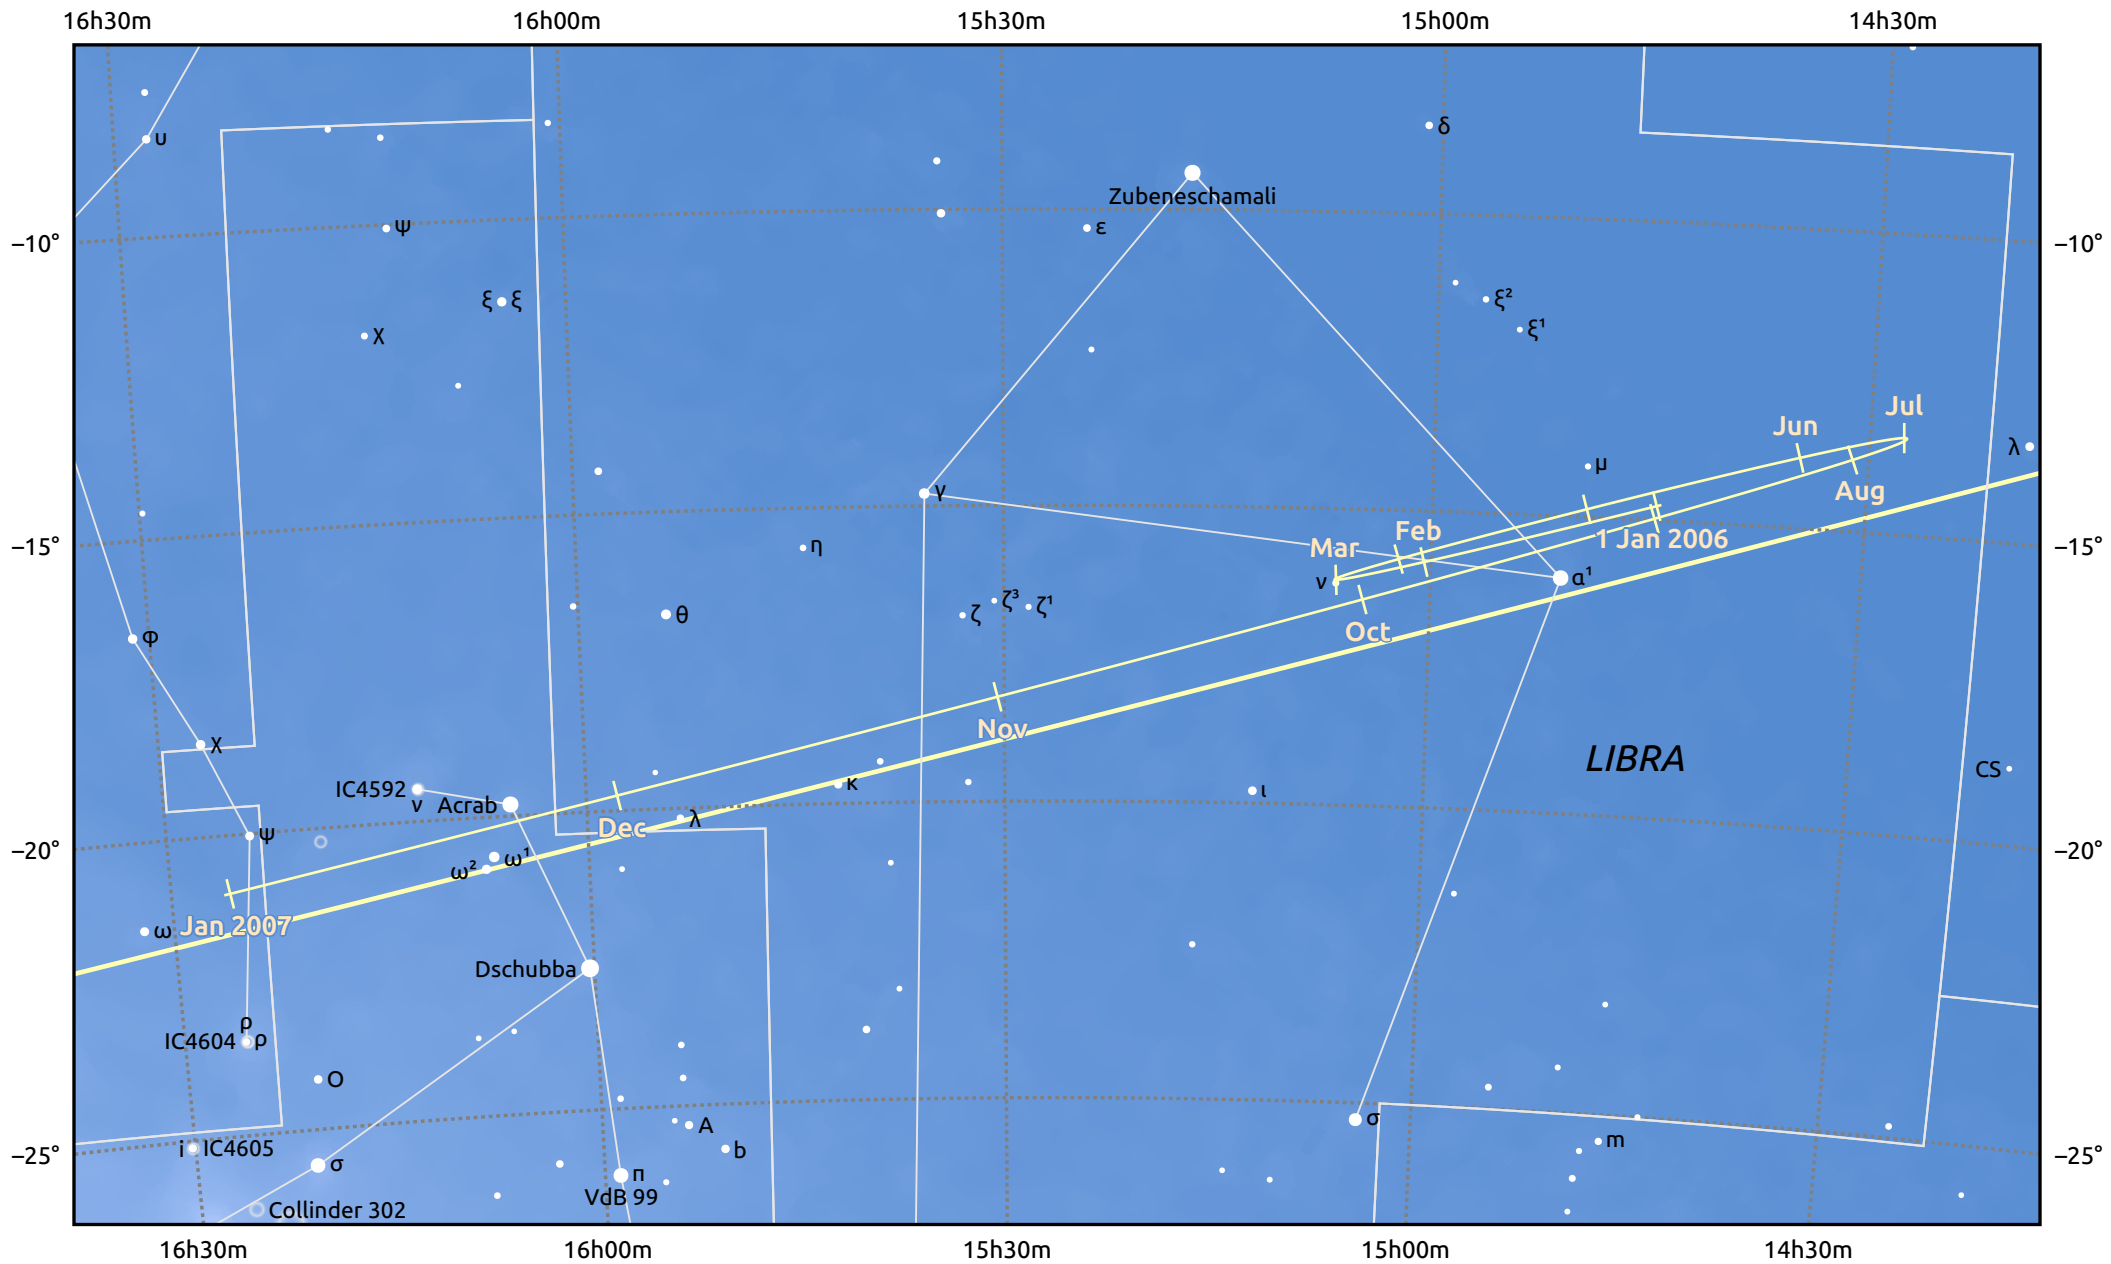

# The path of Jupiter in 2006

© Dominic Ford 2011–2025. Date markers placed at midnight UTC. Downloaded from <https://in-the-sky.org>

Magnitude scale: • 6.0 • 5.0 • 4.0 • 3.0 ● 2.0

— Ecliptic Plane

Galaxy Bright nebula Open cluster Globular cluster Planetary nebula

Date	Mag	Angular size
2006 Jan 1	-1.8	32.6"
2006 Apr 1	-2.4	42.0"
2006 Jul 1	-2.3	39.9"
2006 Oct 1	-1.8	31.6"
2007 Jan 1	-1.8	31.2"