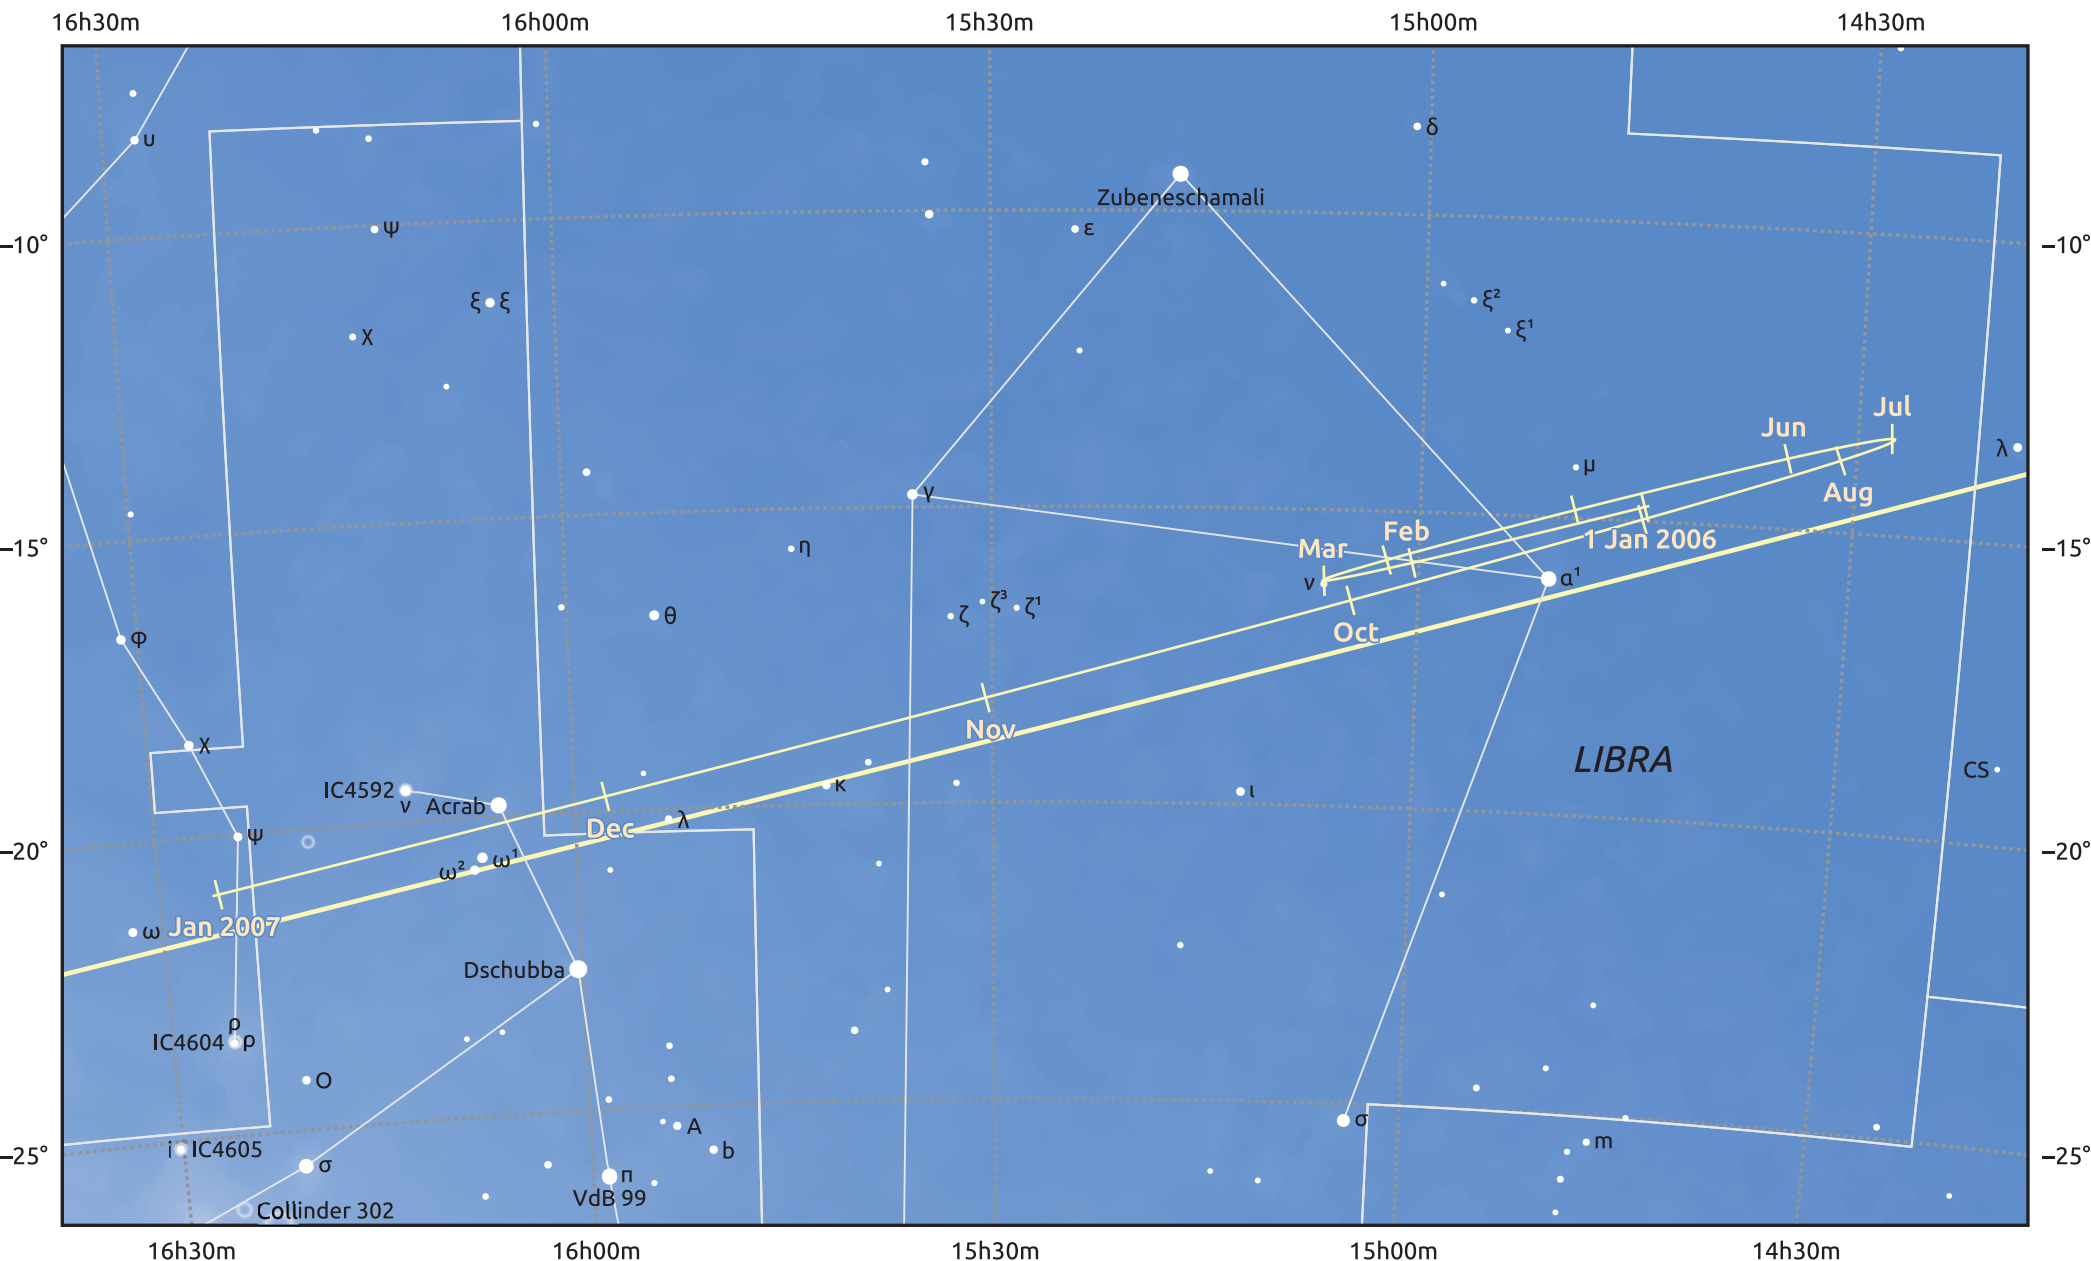

The path of Jupiter in 2006

© Dominic Ford 2011–2025. Date markers placed at midnight UTC. Downloaded from <https://in-the-sky.org>

Magnitude scale: • 6.0 • 5.0 • 4.0 • 3.0 ● 2.0

— Ecliptic Plane

Galaxy Bright nebula Open cluster Globular cluster Planetary nebula

Date	Mag	Angular size
2006 Jan 1	-1.8	32.6"
2006 Apr 1	-2.4	42.0"
2006 Jul 1	-2.3	39.9"
2006 Oct 1	-1.8	31.6"
2007 Jan 1	-1.8	31.2"