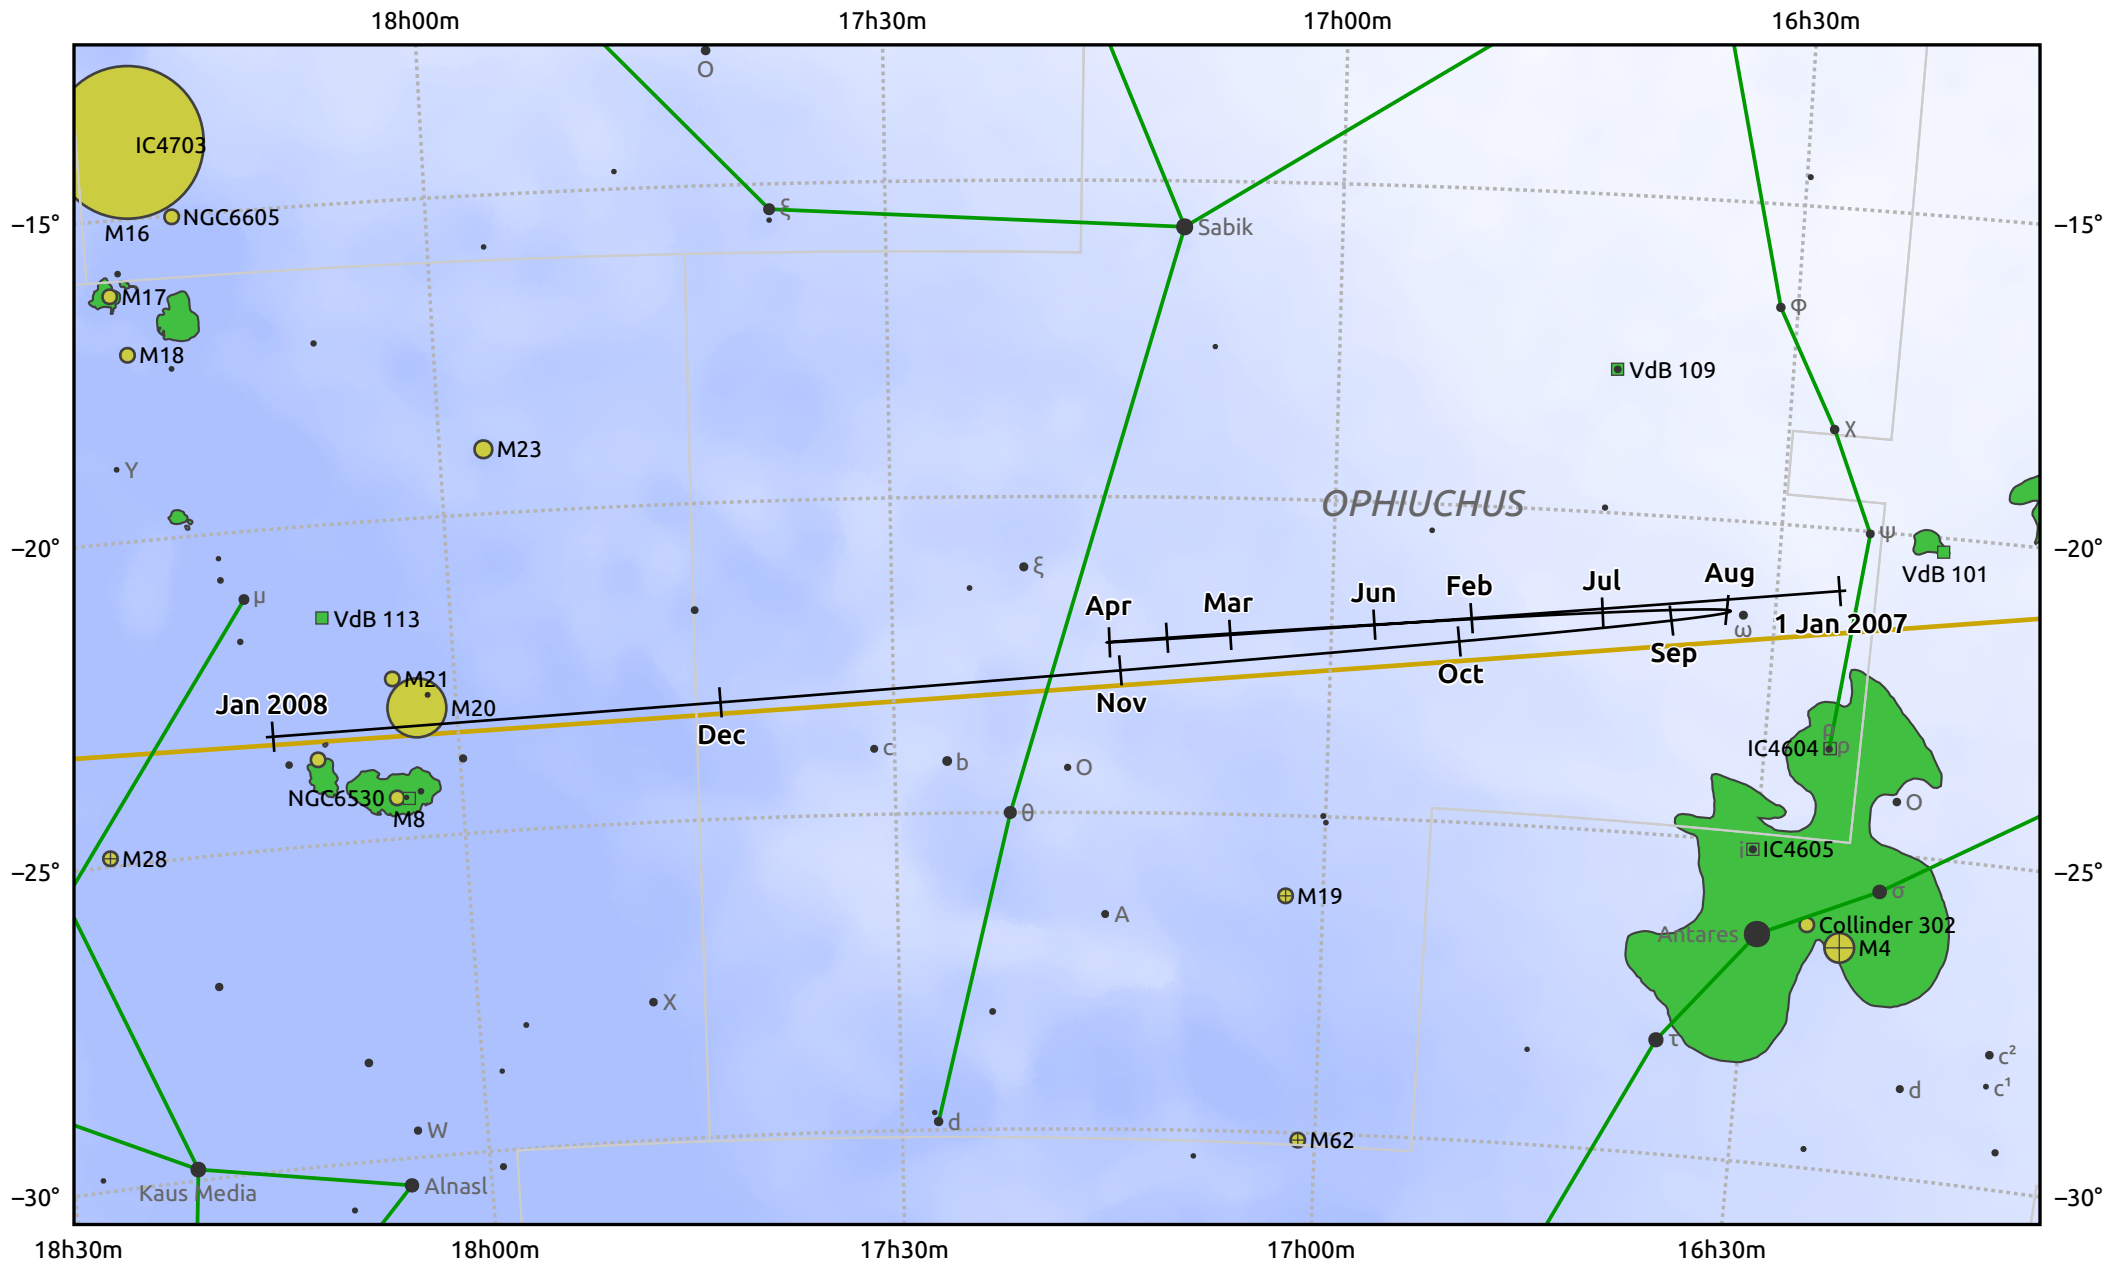

The path of Jupiter in 2007

© Dominic Ford 2011–2025. Date markers placed at midnight UTC. Downloaded from <https://in-the-sky.org>

Magnitude scale: ● 6.0 ● 5.0 ● 4.0 ● 3.0 ● 2.0 ● 1.0

— Ecliptic Plane

● Galaxy ■ Bright nebula ● Open cluster ⊕ Globular cluster ⊕ Planetary nebula

Date	Mag	Angular size
2007 Jan 1	-1.8	31.2"
2007 Apr 1	-2.3	39.4"
2007 Jul 1	-2.5	44.0"
2007 Oct 1	-2.0	34.5"
2008 Jan 1	-1.8	31.0"