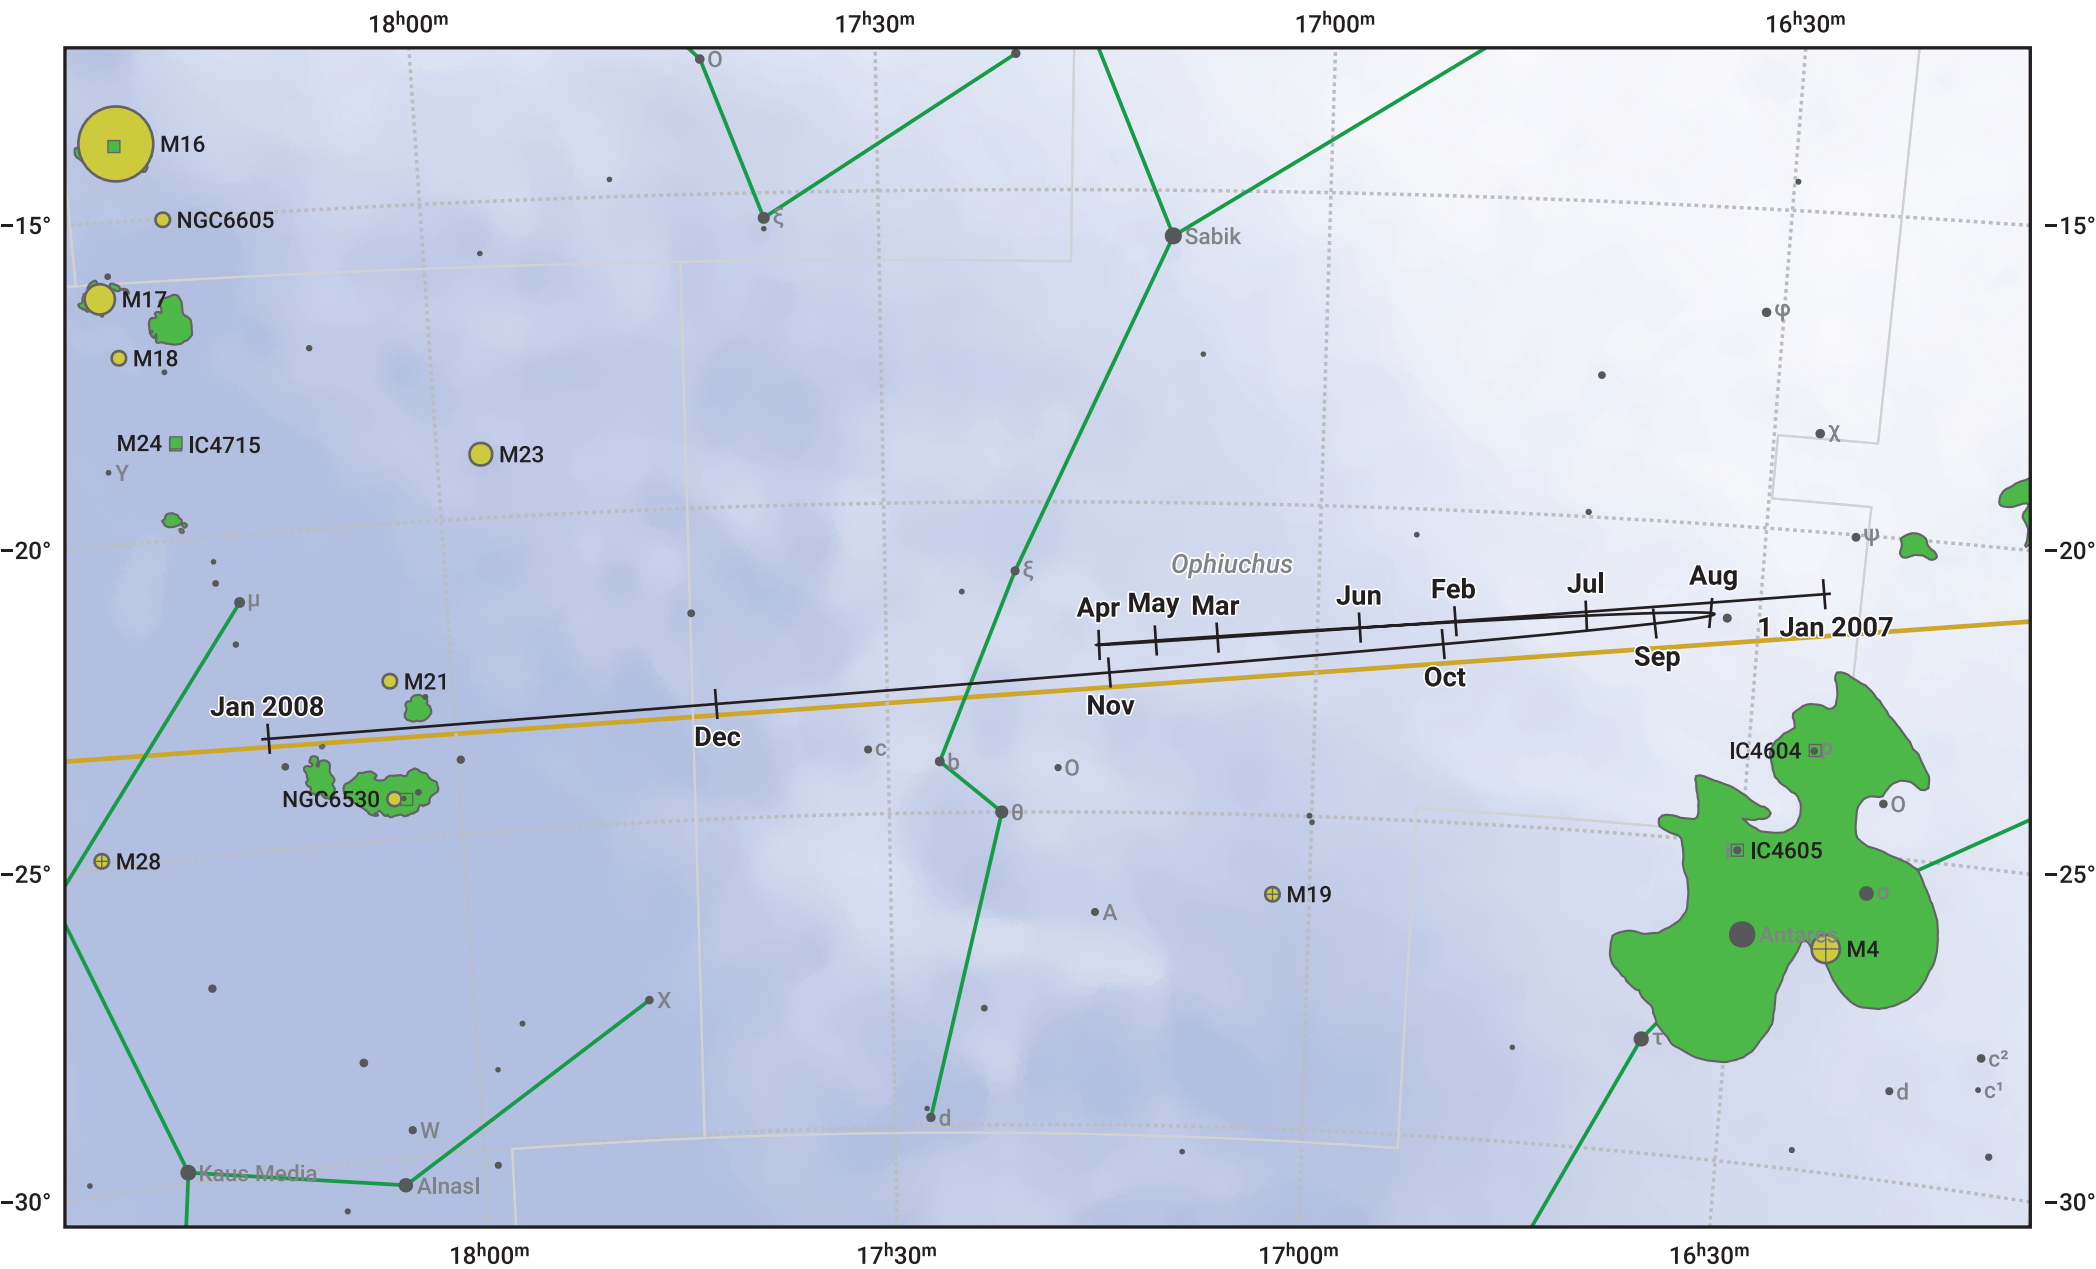

# The path of Jupiter in 2007

© Dominic Ford 2011–2024. Date markers placed at midnight UTC. Downloaded from <https://in-the-sky.org>

Magnitude scale: • 6.0 • 5.0 • 4.0 • 3.0 • 2.0 • 1.0

— Ecliptic Plane

- Galaxy
- Bright nebula
- Open cluster
- + Globular cluster

Date	Mag	Angular size
2007 Jan 1	-1.8	31.2"
2007 Apr 1	-2.3	39.4"
2007 Jul 1	-2.5	44.0"
2007 Oct 1	-2.0	34.5"
2008 Jan 1	-1.8	31.0"