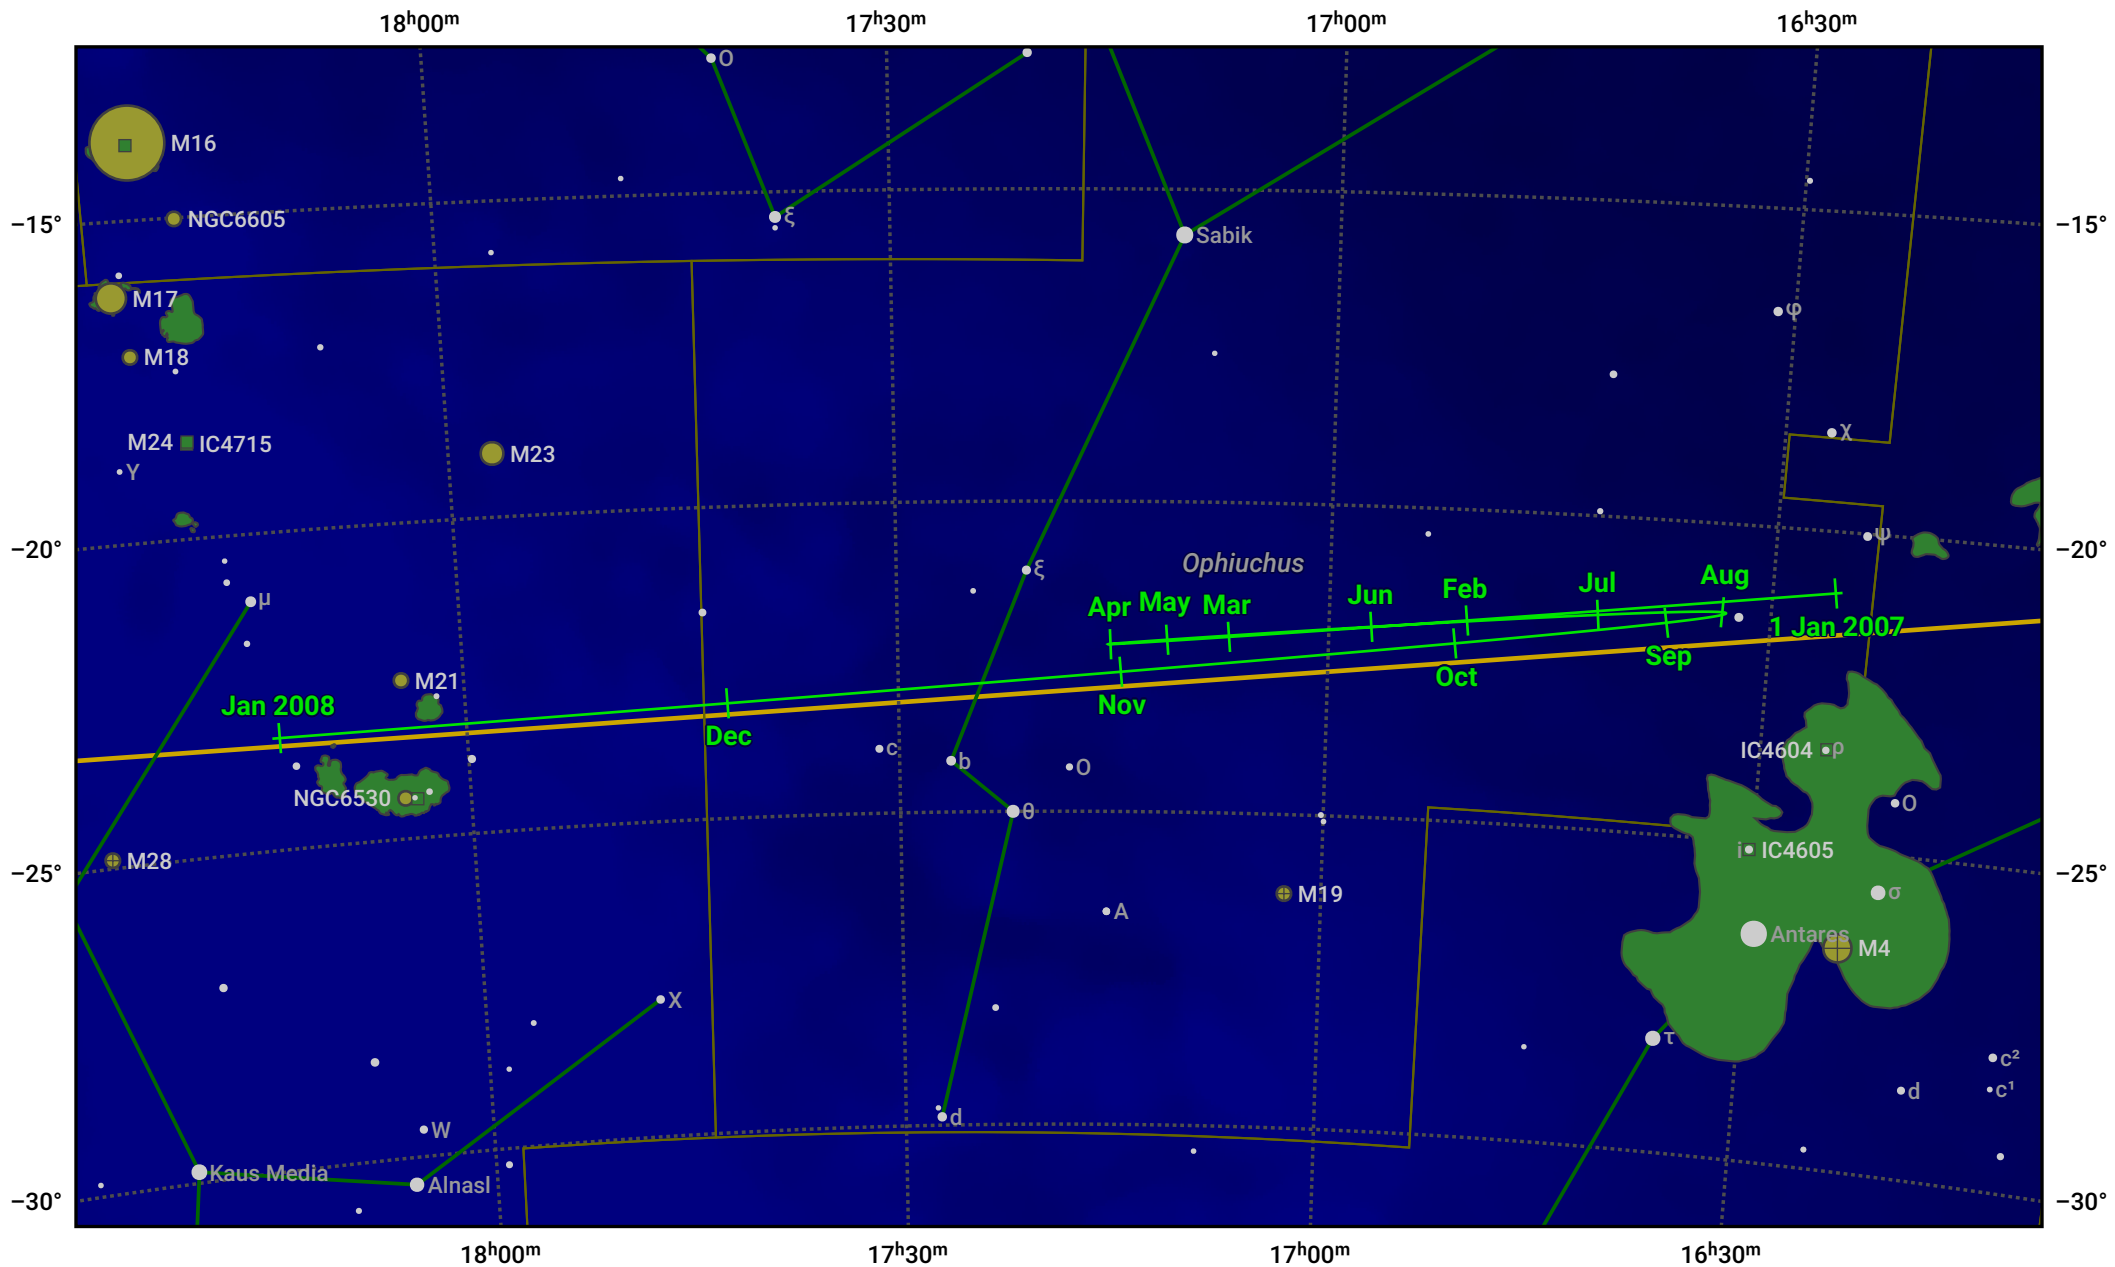

The path of Jupiter in 2007

© Dominic Ford 2011–2024. Date markers placed at midnight UTC. Downloaded from <https://in-the-sky.org>

Magnitude scale: ● 6.0 ● 5.0 ● 4.0 ● 3.0 ● 2.0 ● 1.0

— Ecliptic Plane

● Galaxy ● Bright nebula ● Open cluster ● Globular cluster

Date	Mag	Angular size
2007 Jan 1	-1.8	31.2"
2007 Apr 1	-2.3	39.4"
2007 Jul 1	-2.5	44.0"
2007 Oct 1	-2.0	34.5"
2008 Jan 1	-1.8	31.0"