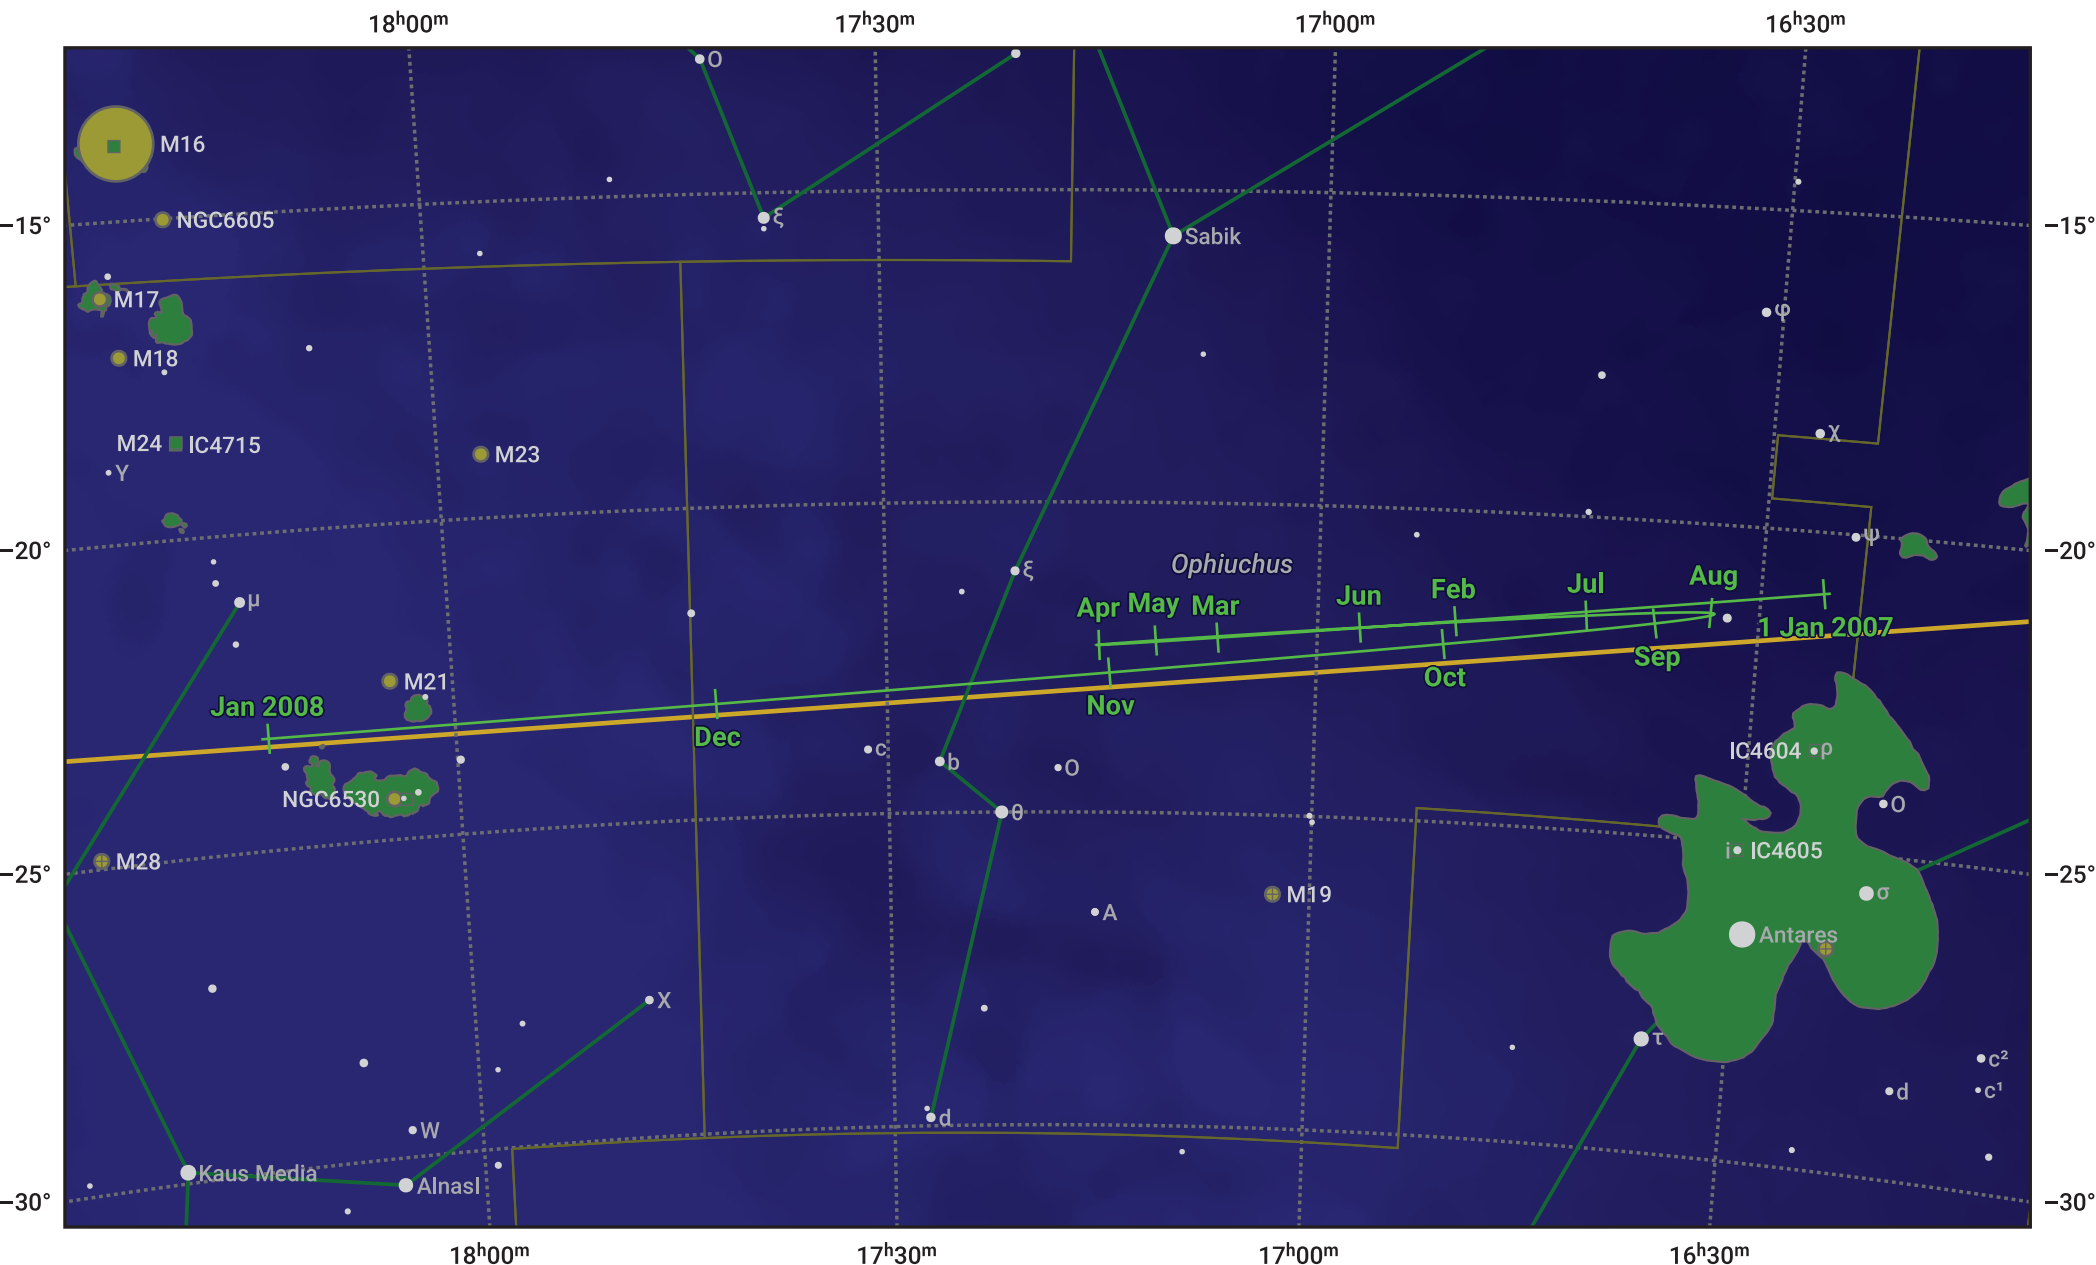

The path of Jupiter in 2007

© Dominic Ford 2011–2024. Date markers placed at midnight UTC. Downloaded from <https://in-the-sky.org>

Magnitude scale: ● 6.0 ● 5.0 ● 4.0 ● 3.0 ● 2.0 ● 1.0

— Ecliptic Plane

- Galaxy
- Bright nebula
- Open cluster
- ⊕ Globular cluster

Date	Mag	Angular size
2007 Jan 1	-1.8	31.2"
2007 Apr 1	-2.3	39.4"
2007 Jul 1	-2.5	44.0"
2007 Oct 1	-2.0	34.5"
2008 Jan 1	-1.8	31.0"