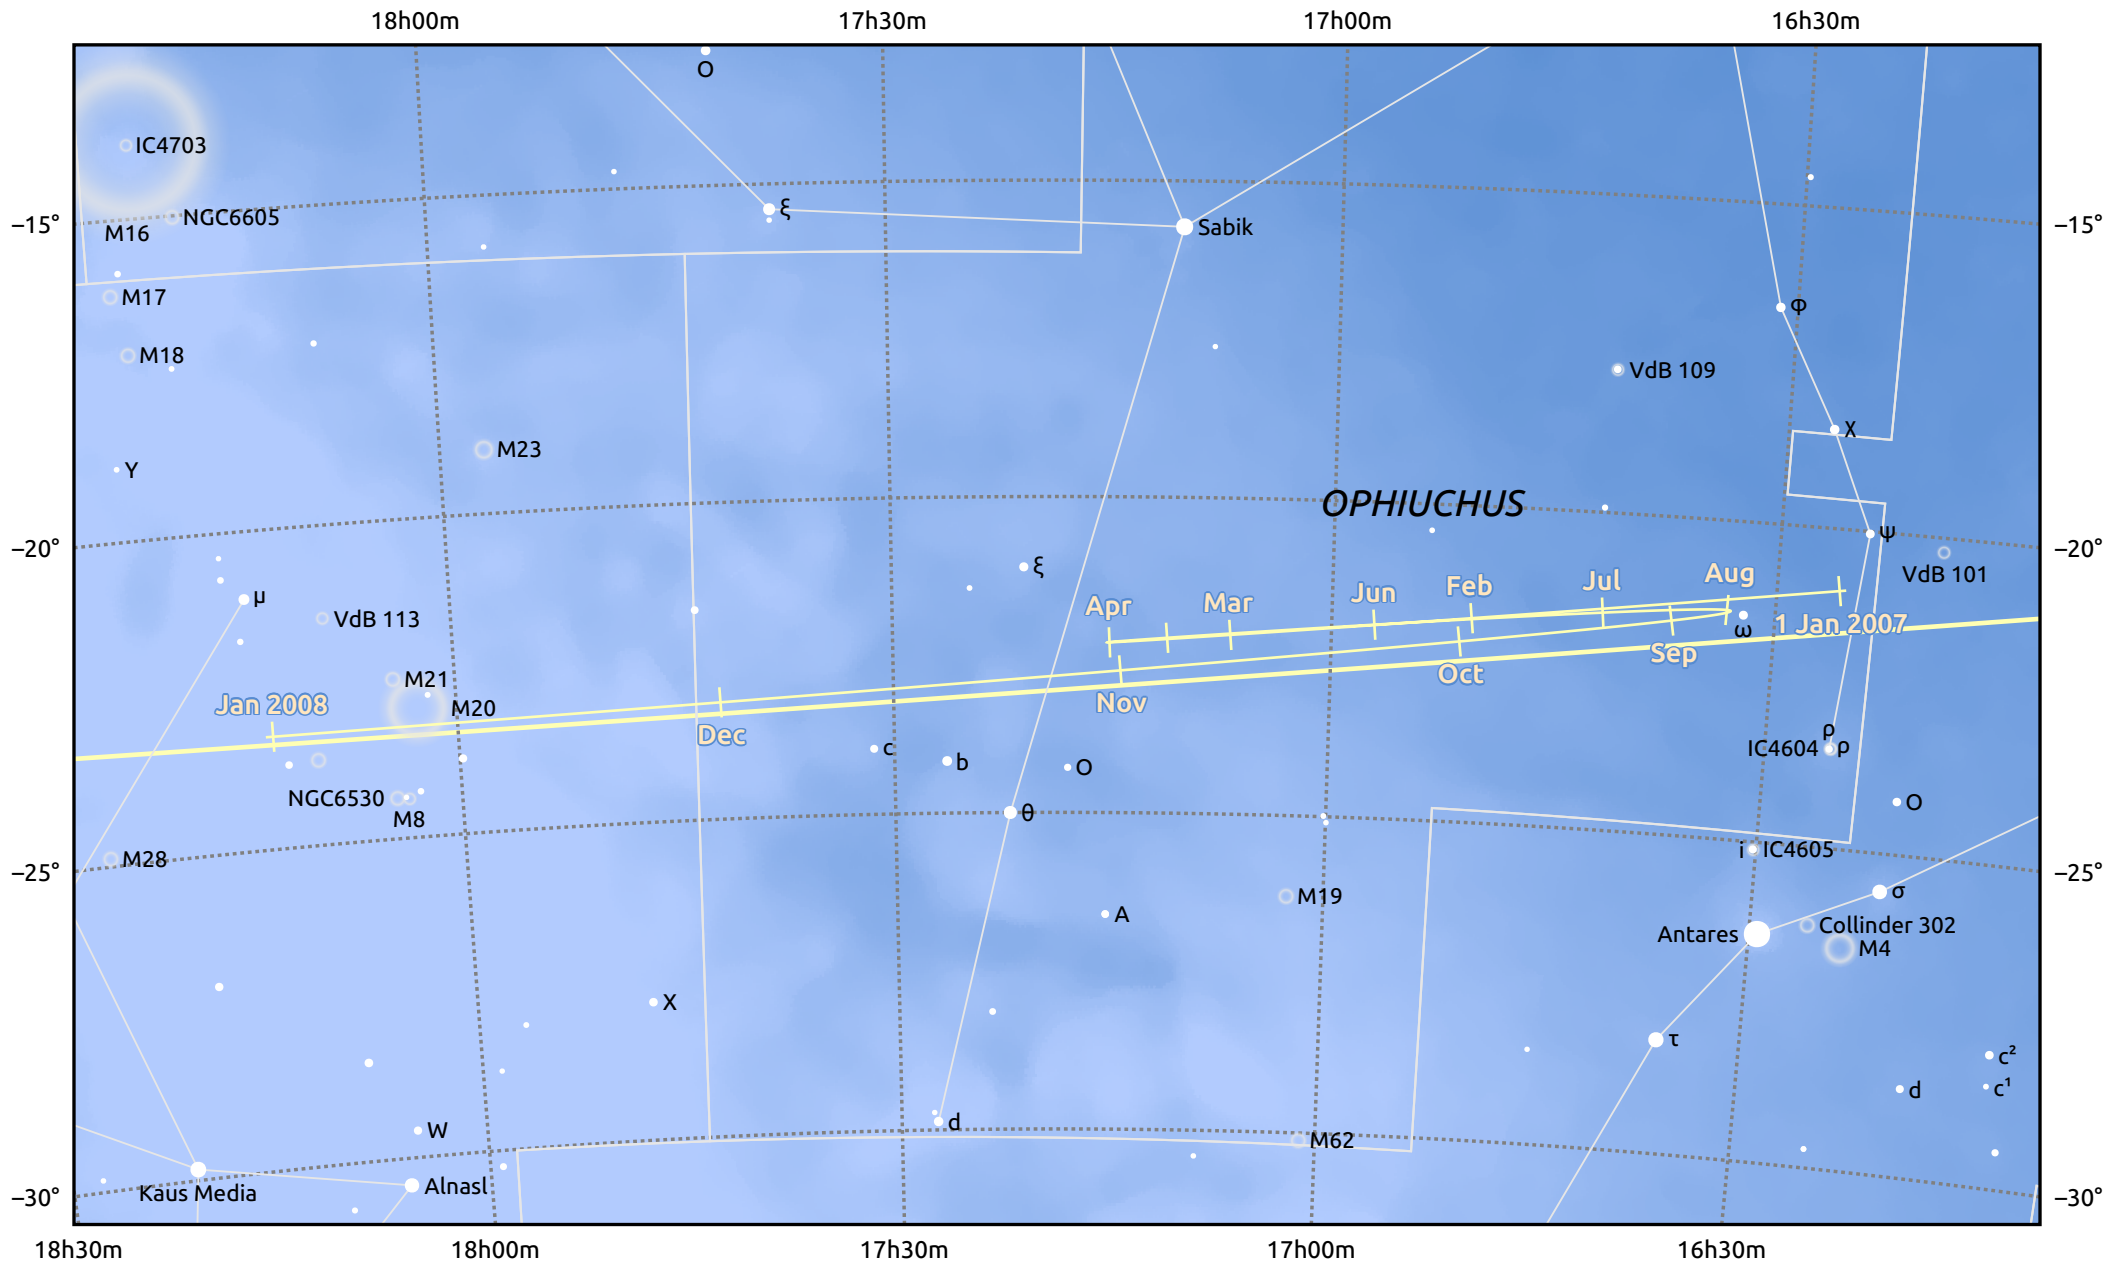

The path of Jupiter in 2007

© Dominic Ford 2011–2025. Date markers placed at midnight UTC. Downloaded from <https://in-the-sky.org>

Magnitude scale: • 6.0 • 5.0 • 4.0 • 3.0 ● 2.0 ● 1.0

— Ecliptic Plane

Galaxy Bright nebula Open cluster Globular cluster Planetary nebula

Date	Mag	Angular size
2007 Jan 1	-1.8	31.2"
2007 Apr 1	-2.3	39.4"
2007 Jul 1	-2.5	44.0"
2007 Oct 1	-2.0	34.5"
2008 Jan 1	-1.8	31.0"