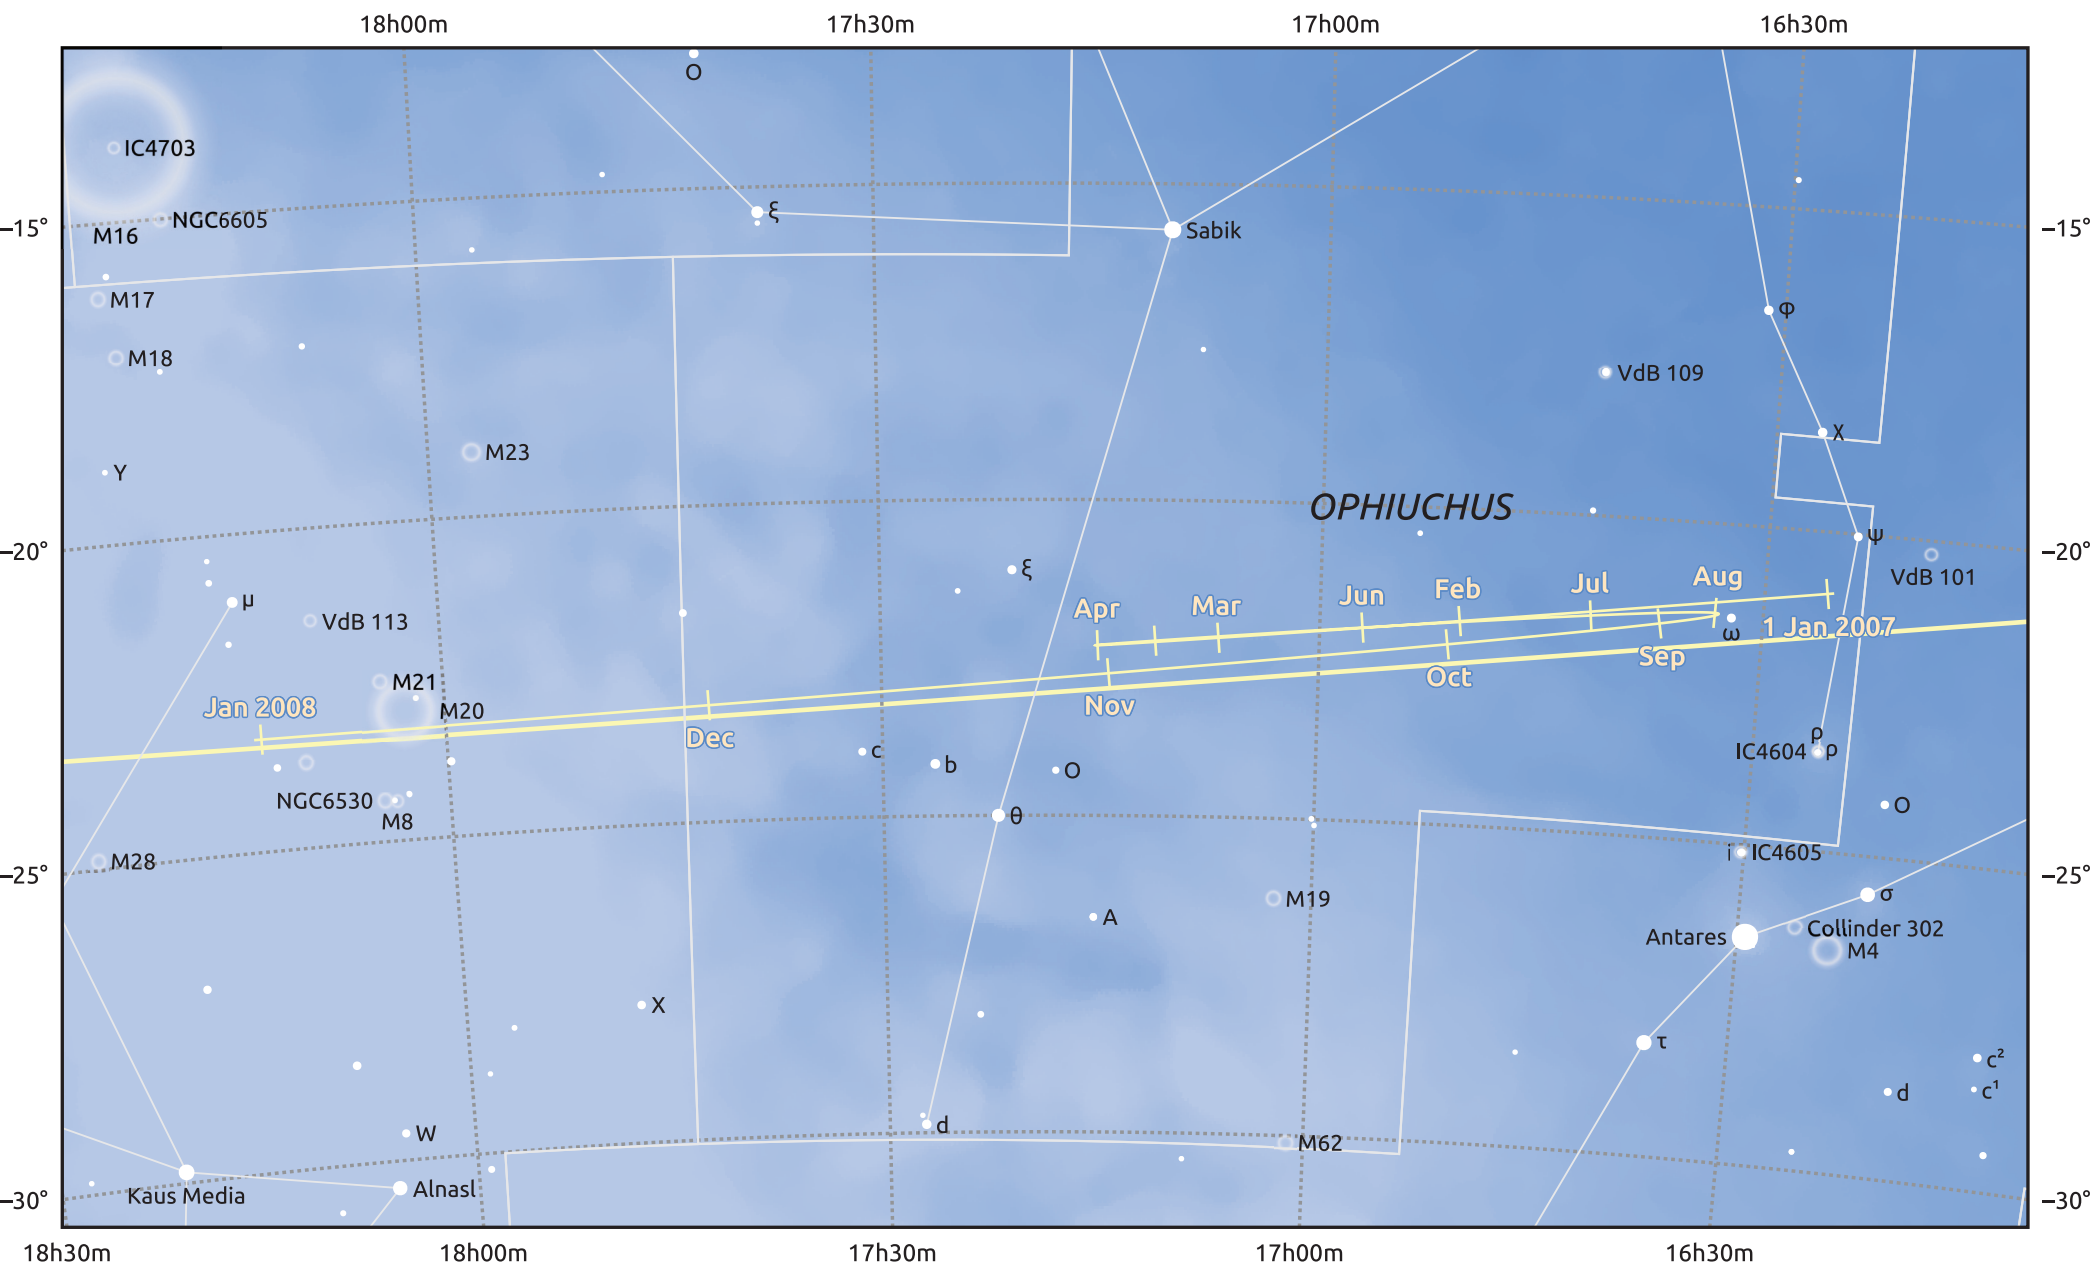

The path of Jupiter in 2007

© Dominic Ford 2011–2025. Date markers placed at midnight UTC. Downloaded from <https://in-the-sky.org>

Magnitude scale: • 6.0 • 5.0 • 4.0 • 3.0 • 2.0 ● 1.0

— Ecliptic Plane

Galaxy Bright nebula Open cluster Globular cluster Planetary nebula

Date	Mag	Angular size
2007 Jan 1	-1.8	31.2"
2007 Apr 1	-2.3	39.4"
2007 Jul 1	-2.5	44.0"
2007 Oct 1	-2.0	34.5"
2008 Jan 1	-1.8	31.0"