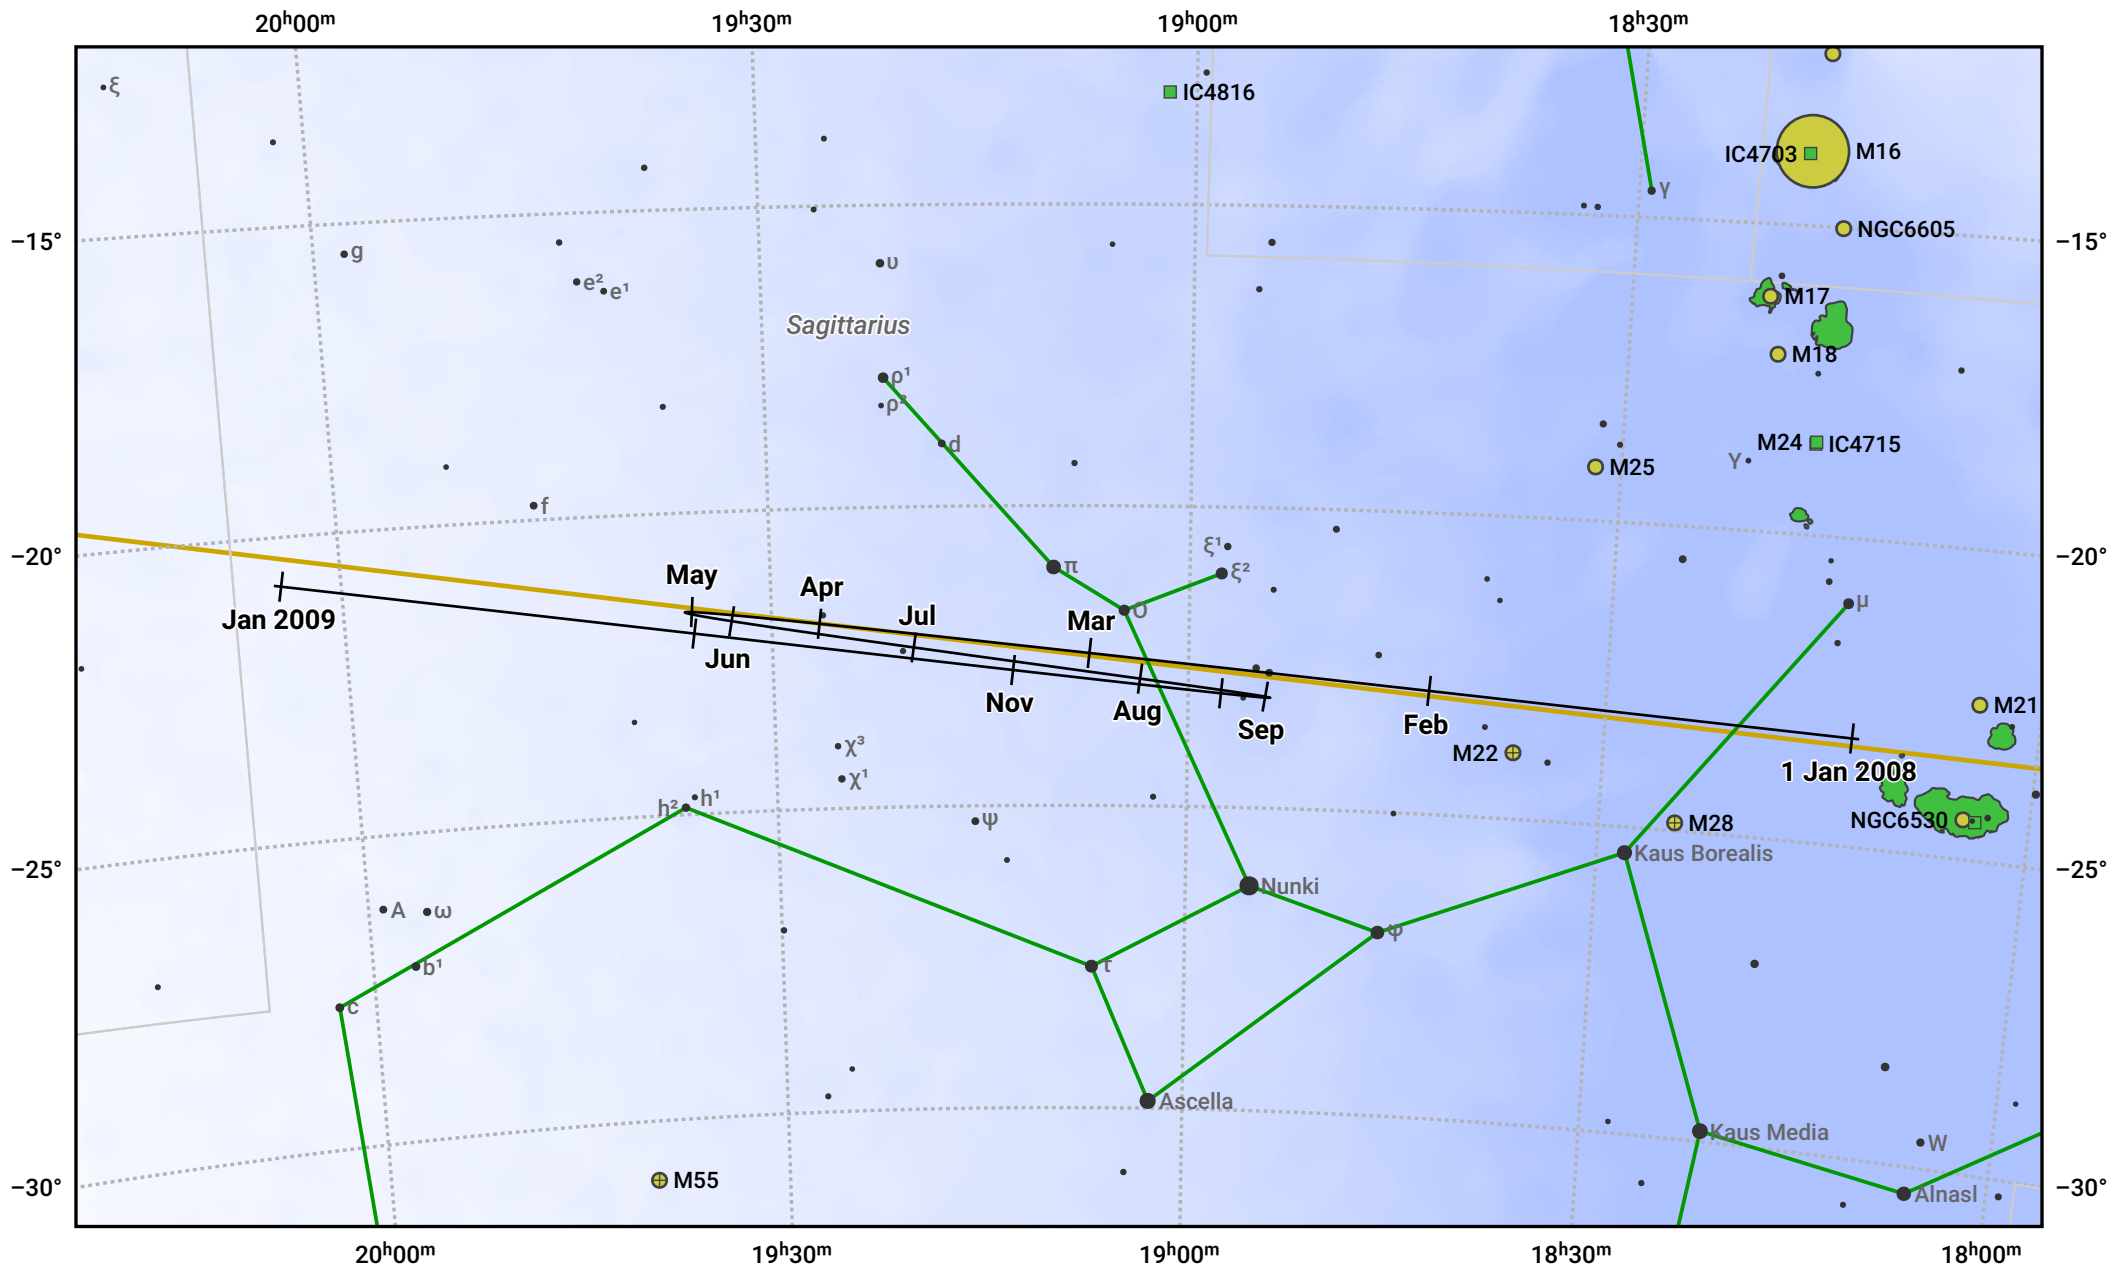

# The path of Jupiter in 2008

© Dominic Ford 2011–2024. Date markers placed at midnight UTC. Downloaded from <https://in-the-sky.org>

Magnitude scale: • 6.0 • 5.0 • 4.0 • 3.0 ● 2.0

— Ecliptic Plane

● Galaxy ■ Bright nebula ● Open cluster ⊕ Globular cluster

Date	Mag	Angular size
2008 Jan 1	-1.8	31.0"
2008 Apr 1	-2.2	36.6"
2008 Jul 1	-2.7	46.2"
2008 Oct 1	-2.3	38.9"
2009 Jan 1	-1.9	31.9"