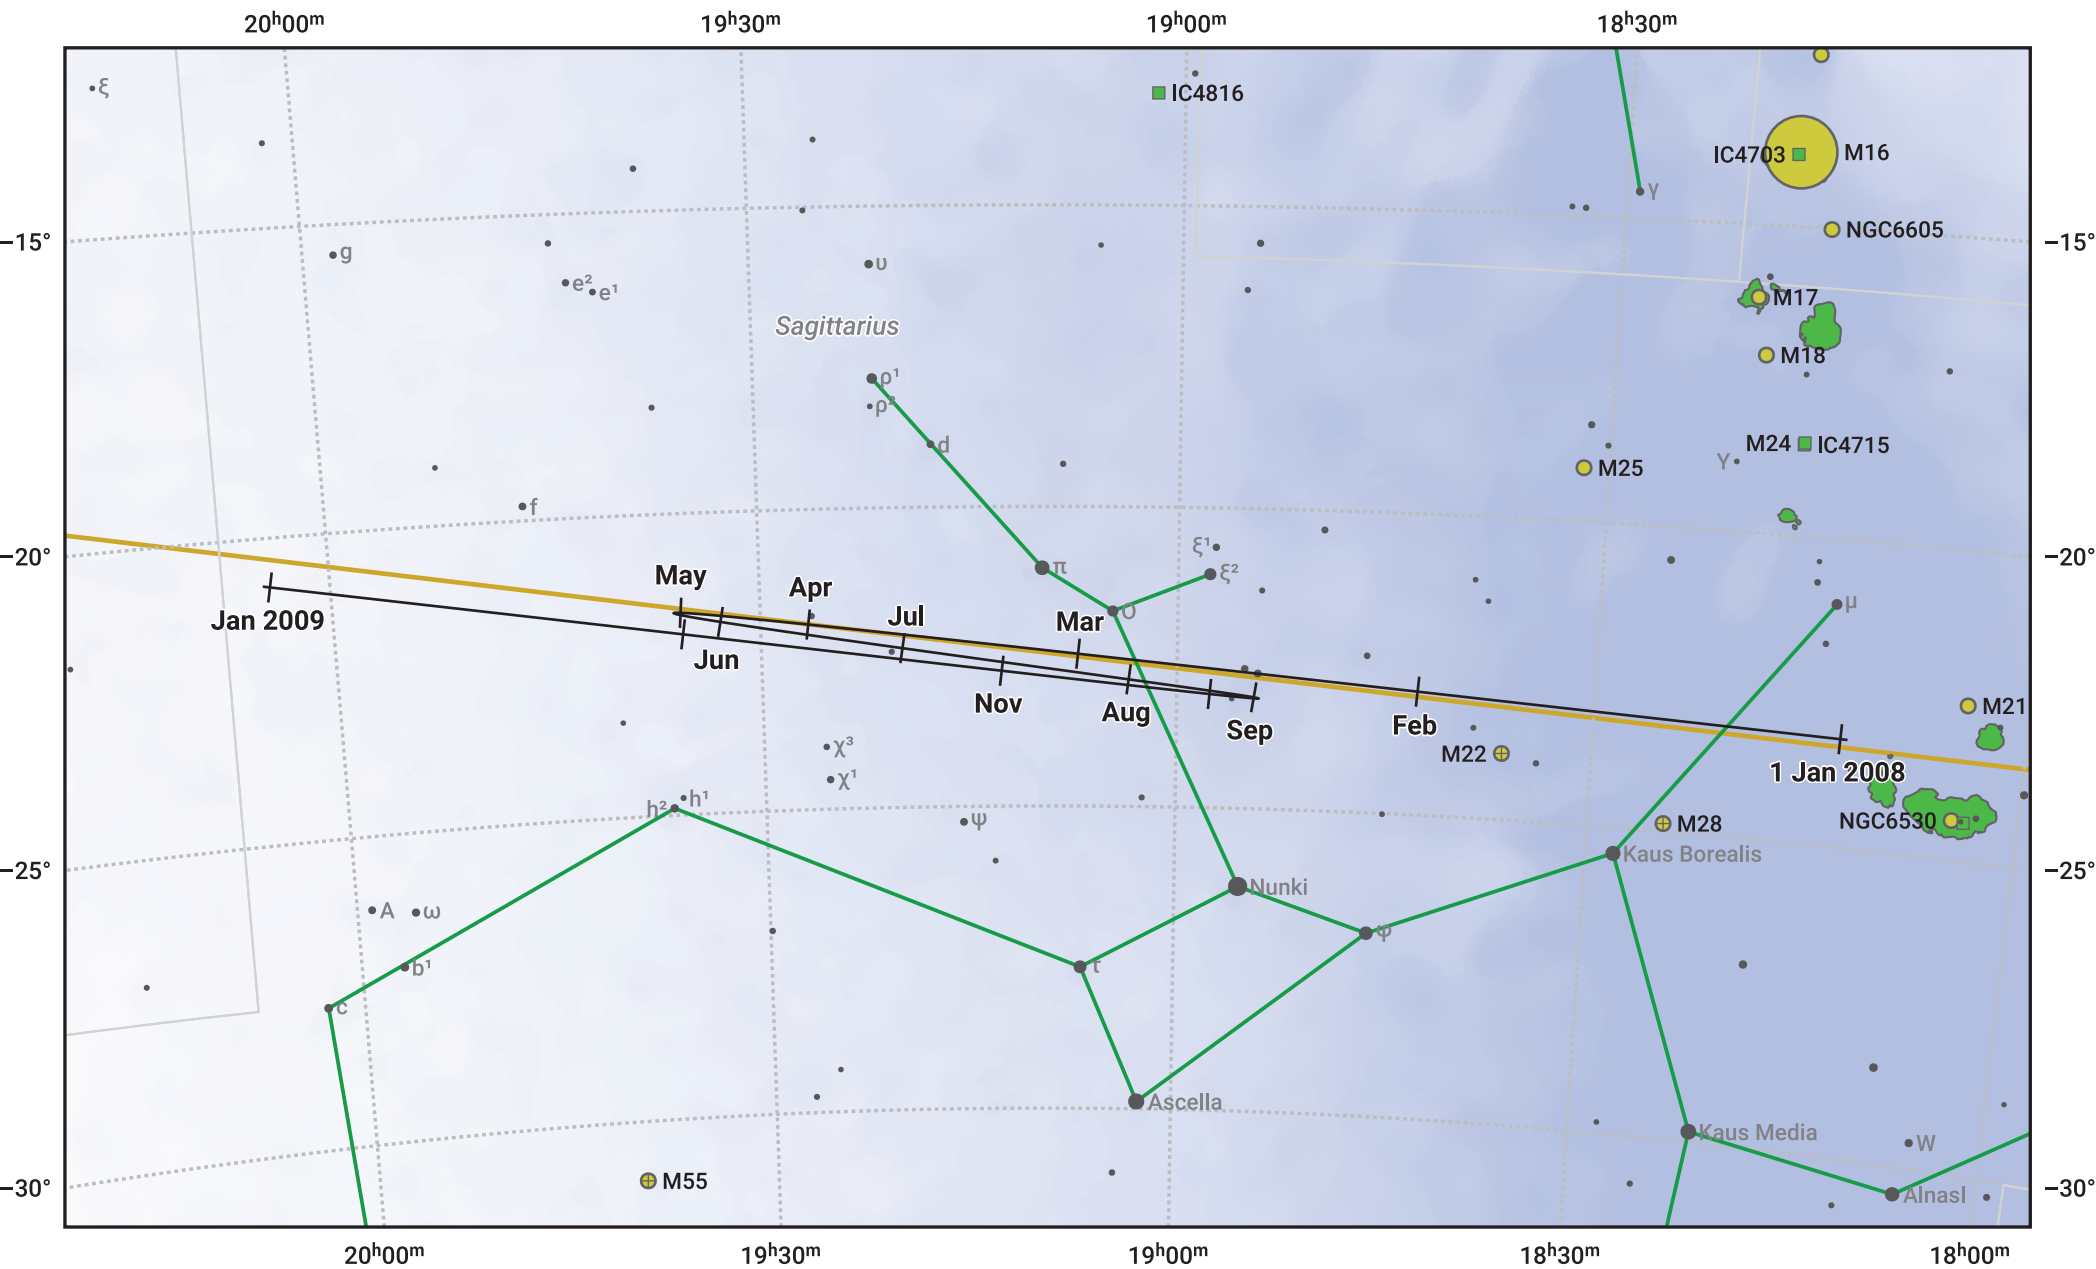

# The path of Jupiter in 2008

© Dominic Ford 2011–2024. Date markers placed at midnight UTC. Downloaded from <https://in-the-sky.org>

Magnitude scale: • 6.0 • 5.0 • 4.0 • 3.0 ● 2.0

— Ecliptic Plane

- Galaxy
- Bright nebula
- Open cluster
- ⊕ Globular cluster

Date	Mag	Angular size
2008 Jan 1	-1.8	31.0"
2008 Apr 1	-2.2	36.6"
2008 Jul 1	-2.7	46.2"
2008 Oct 1	-2.3	38.9"
2009 Jan 1	-1.9	31.9"