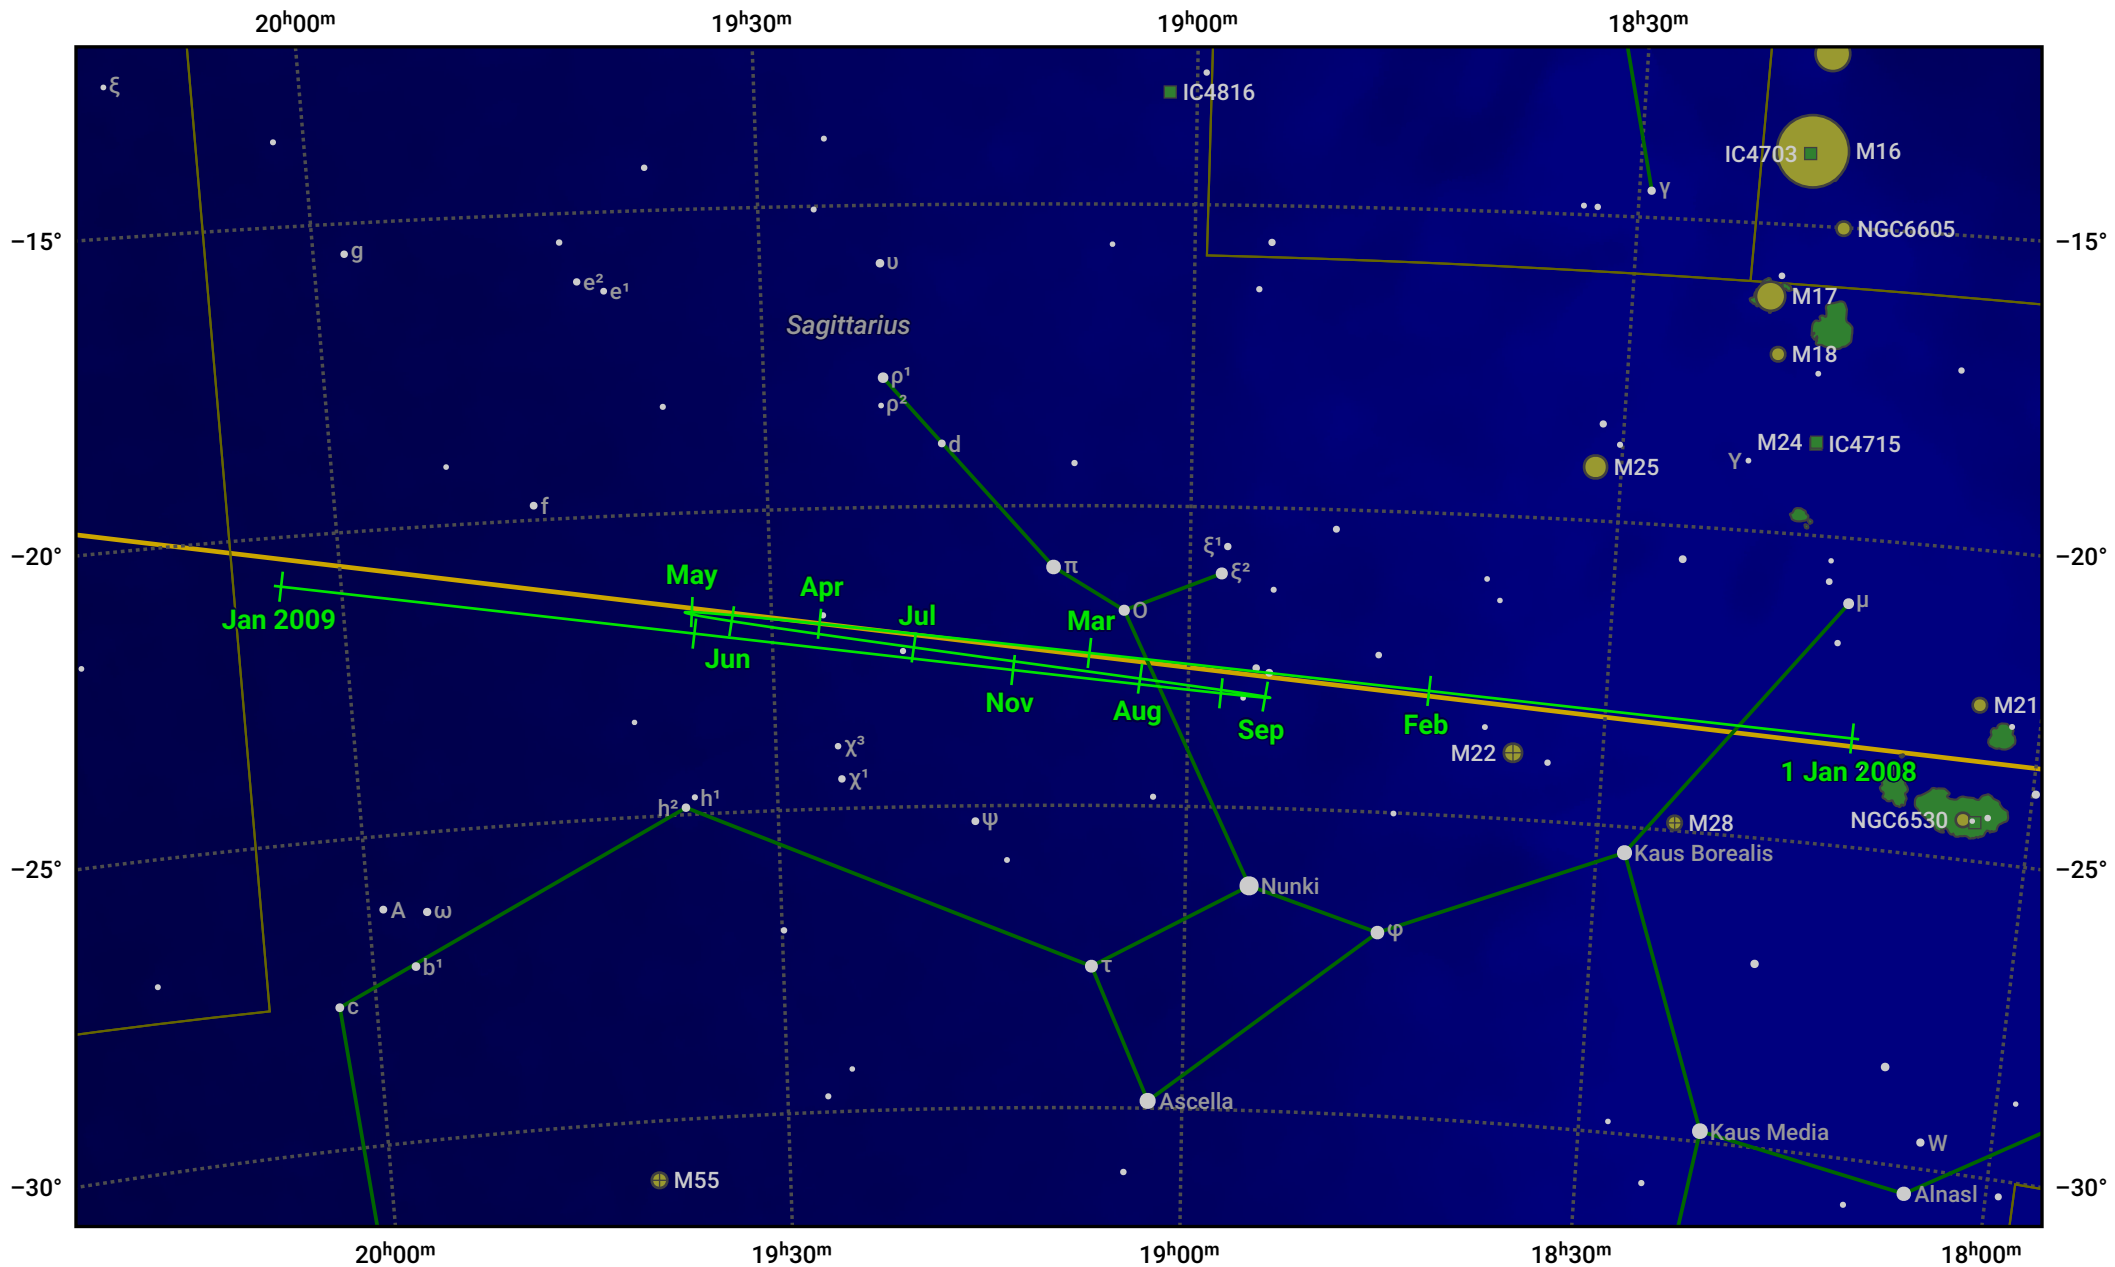

# The path of Jupiter in 2008

© Dominic Ford 2011–2024. Date markers placed at midnight UTC. Downloaded from <https://in-the-sky.org>

Magnitude scale: • 6.0 • 5.0 • 4.0 • 3.0 ● 2.0

— Ecliptic Plane

Galaxy Bright nebula Open cluster Globular cluster

Date	Mag	Angular size
2008 Jan 1	-1.8	31.0"
2008 Apr 1	-2.2	36.6"
2008 Jul 1	-2.7	46.2"
2008 Oct 1	-2.3	38.9"
2009 Jan 1	-1.9	31.9"