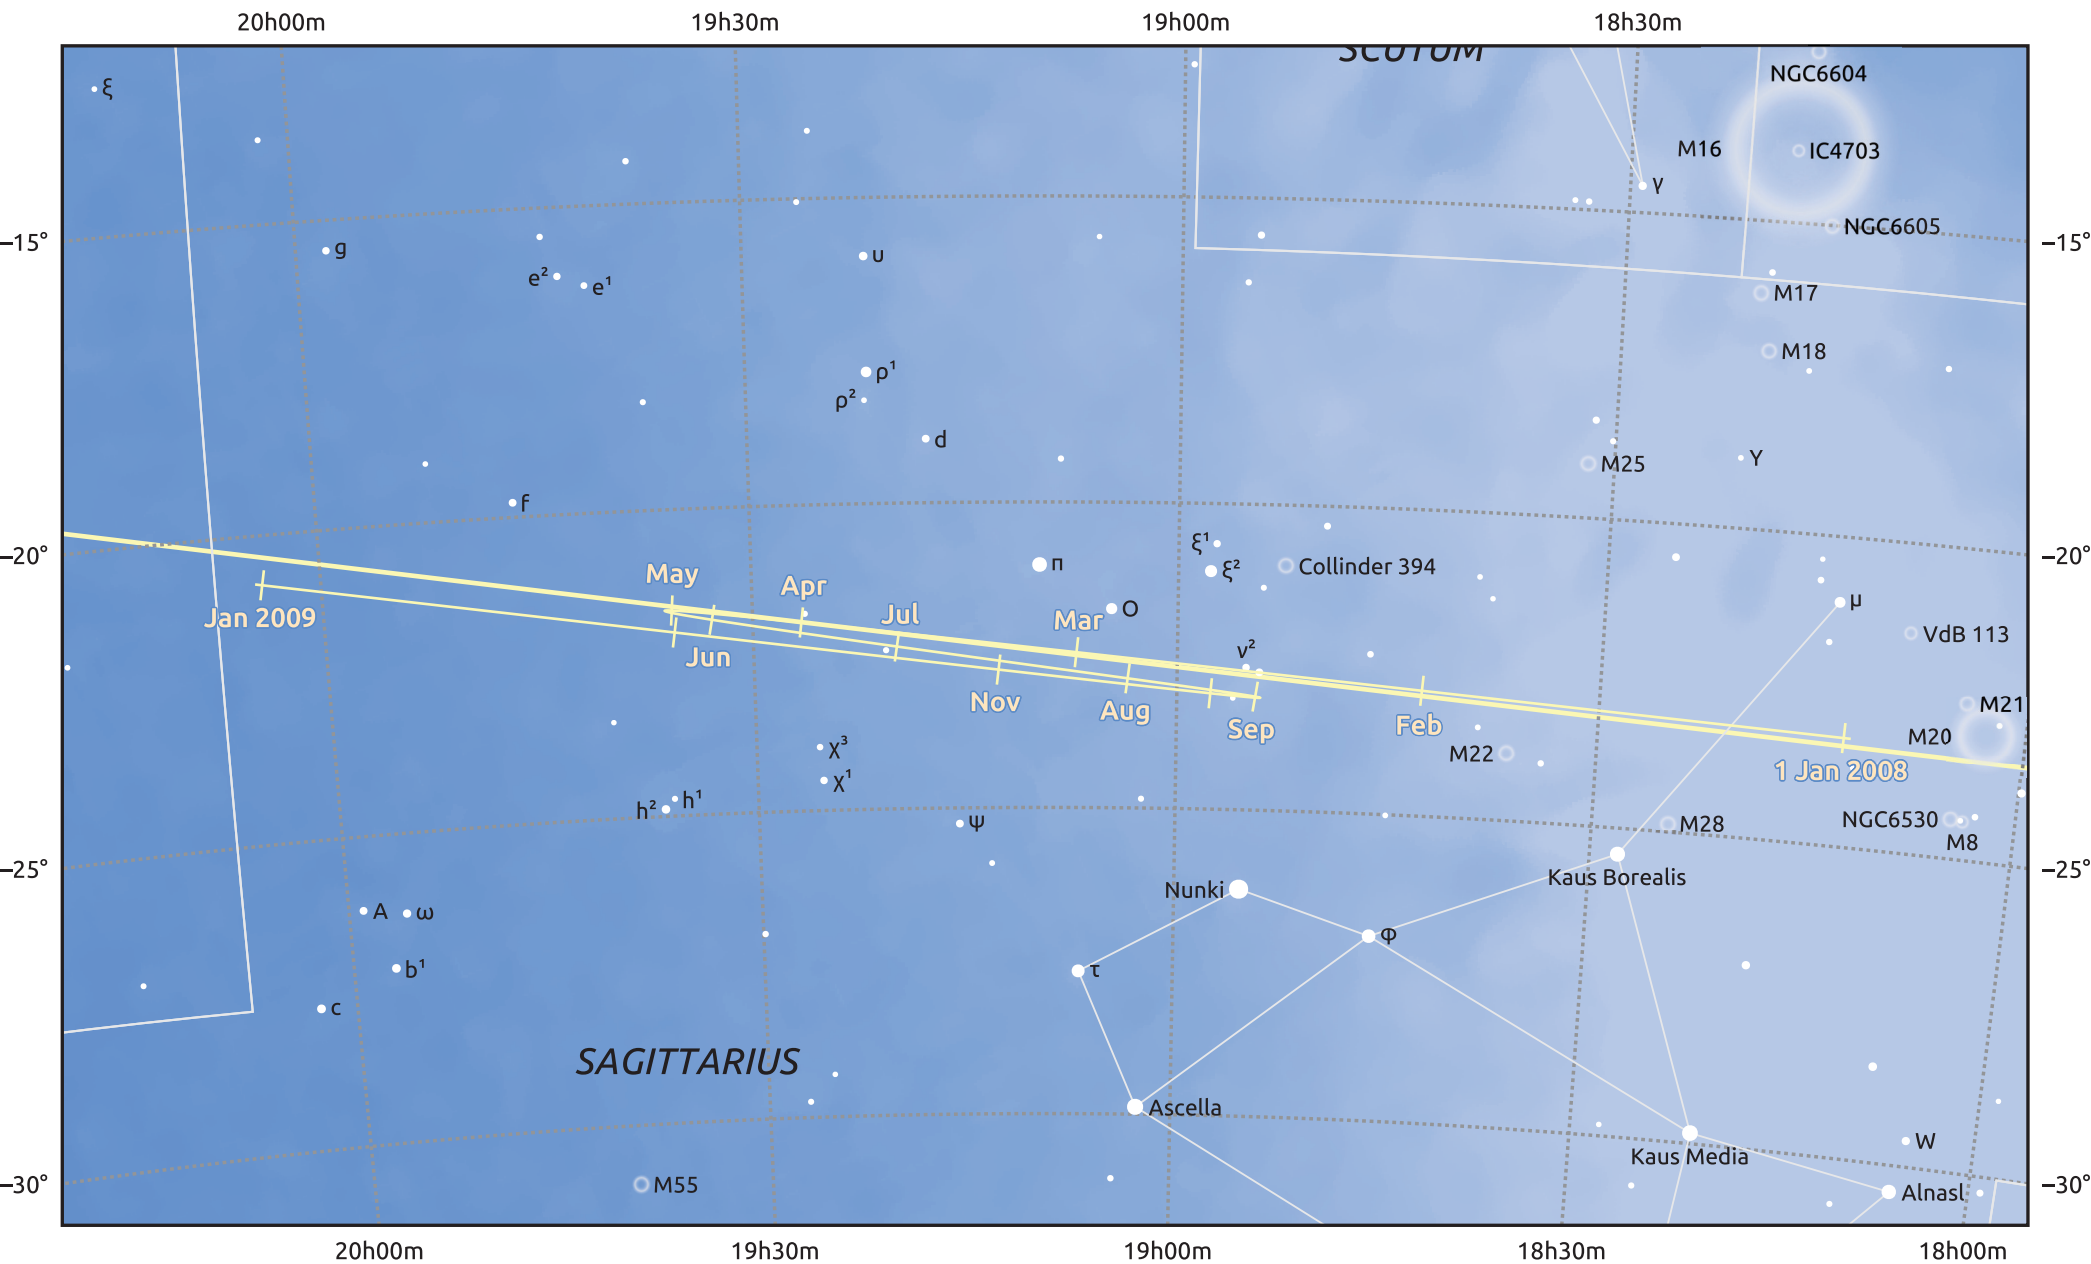

The path of Jupiter in 2008

© Dominic Ford 2011–2025. Date markers placed at midnight UTC. Downloaded from <https://in-the-sky.org>

Magnitude scale: • 6.0 • 5.0 • 4.0 • 3.0 ● 2.0

— Ecliptic Plane

Galaxy Bright nebula Open cluster Globular cluster Planetary nebula

Date	Mag	Angular size
2008 Jan 1	-1.8	31.0"
2008 Apr 1	-2.2	36.6"
2008 Jul 1	-2.7	46.2"
2008 Oct 1	-2.3	38.9"
2009 Jan 1	-1.9	31.9"