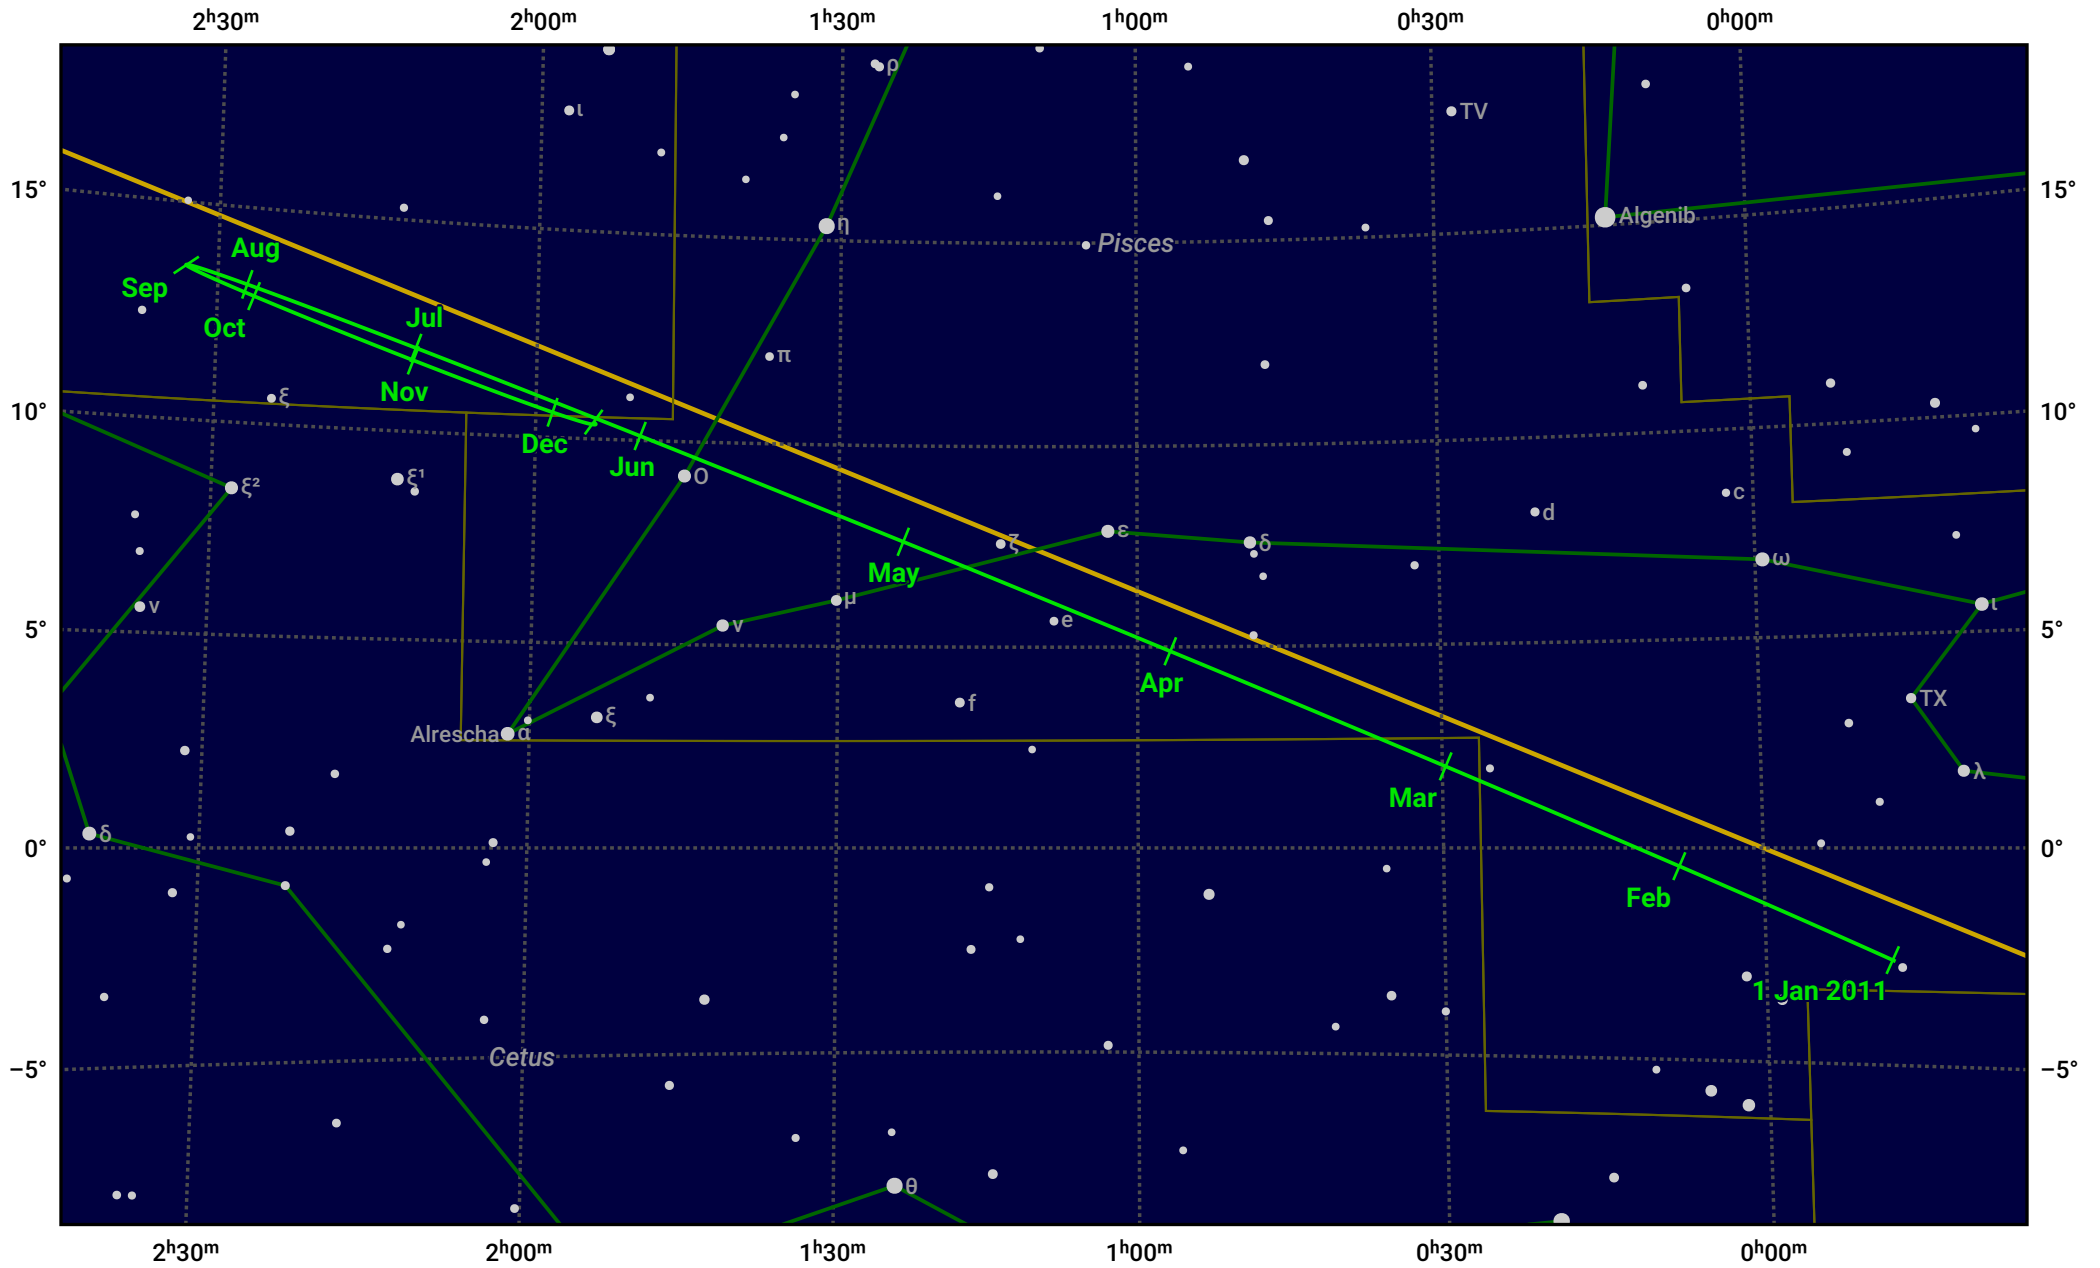

# The path of Jupiter in 2011

© Dominic Ford 2011–2024. Date markers placed at midnight UTC. Downloaded from <https://in-the-sky.org>

Magnitude scale: ● 6.0 ● 5.0 ● 4.0 ● 3.0 ● 2.0

— Ecliptic Plane

- Galaxy
- Bright nebula
- Open cluster
- ⊕ Globular cluster

Date	Mag	Angular size
2011 Jan 1	-2.4	37.9"
2011 Apr 1	-2.0	32.4"
2011 Jul 1	-2.3	36.3"
2011 Oct 1	-2.8	47.3"
2012 Jan 1	-2.6	42.4"