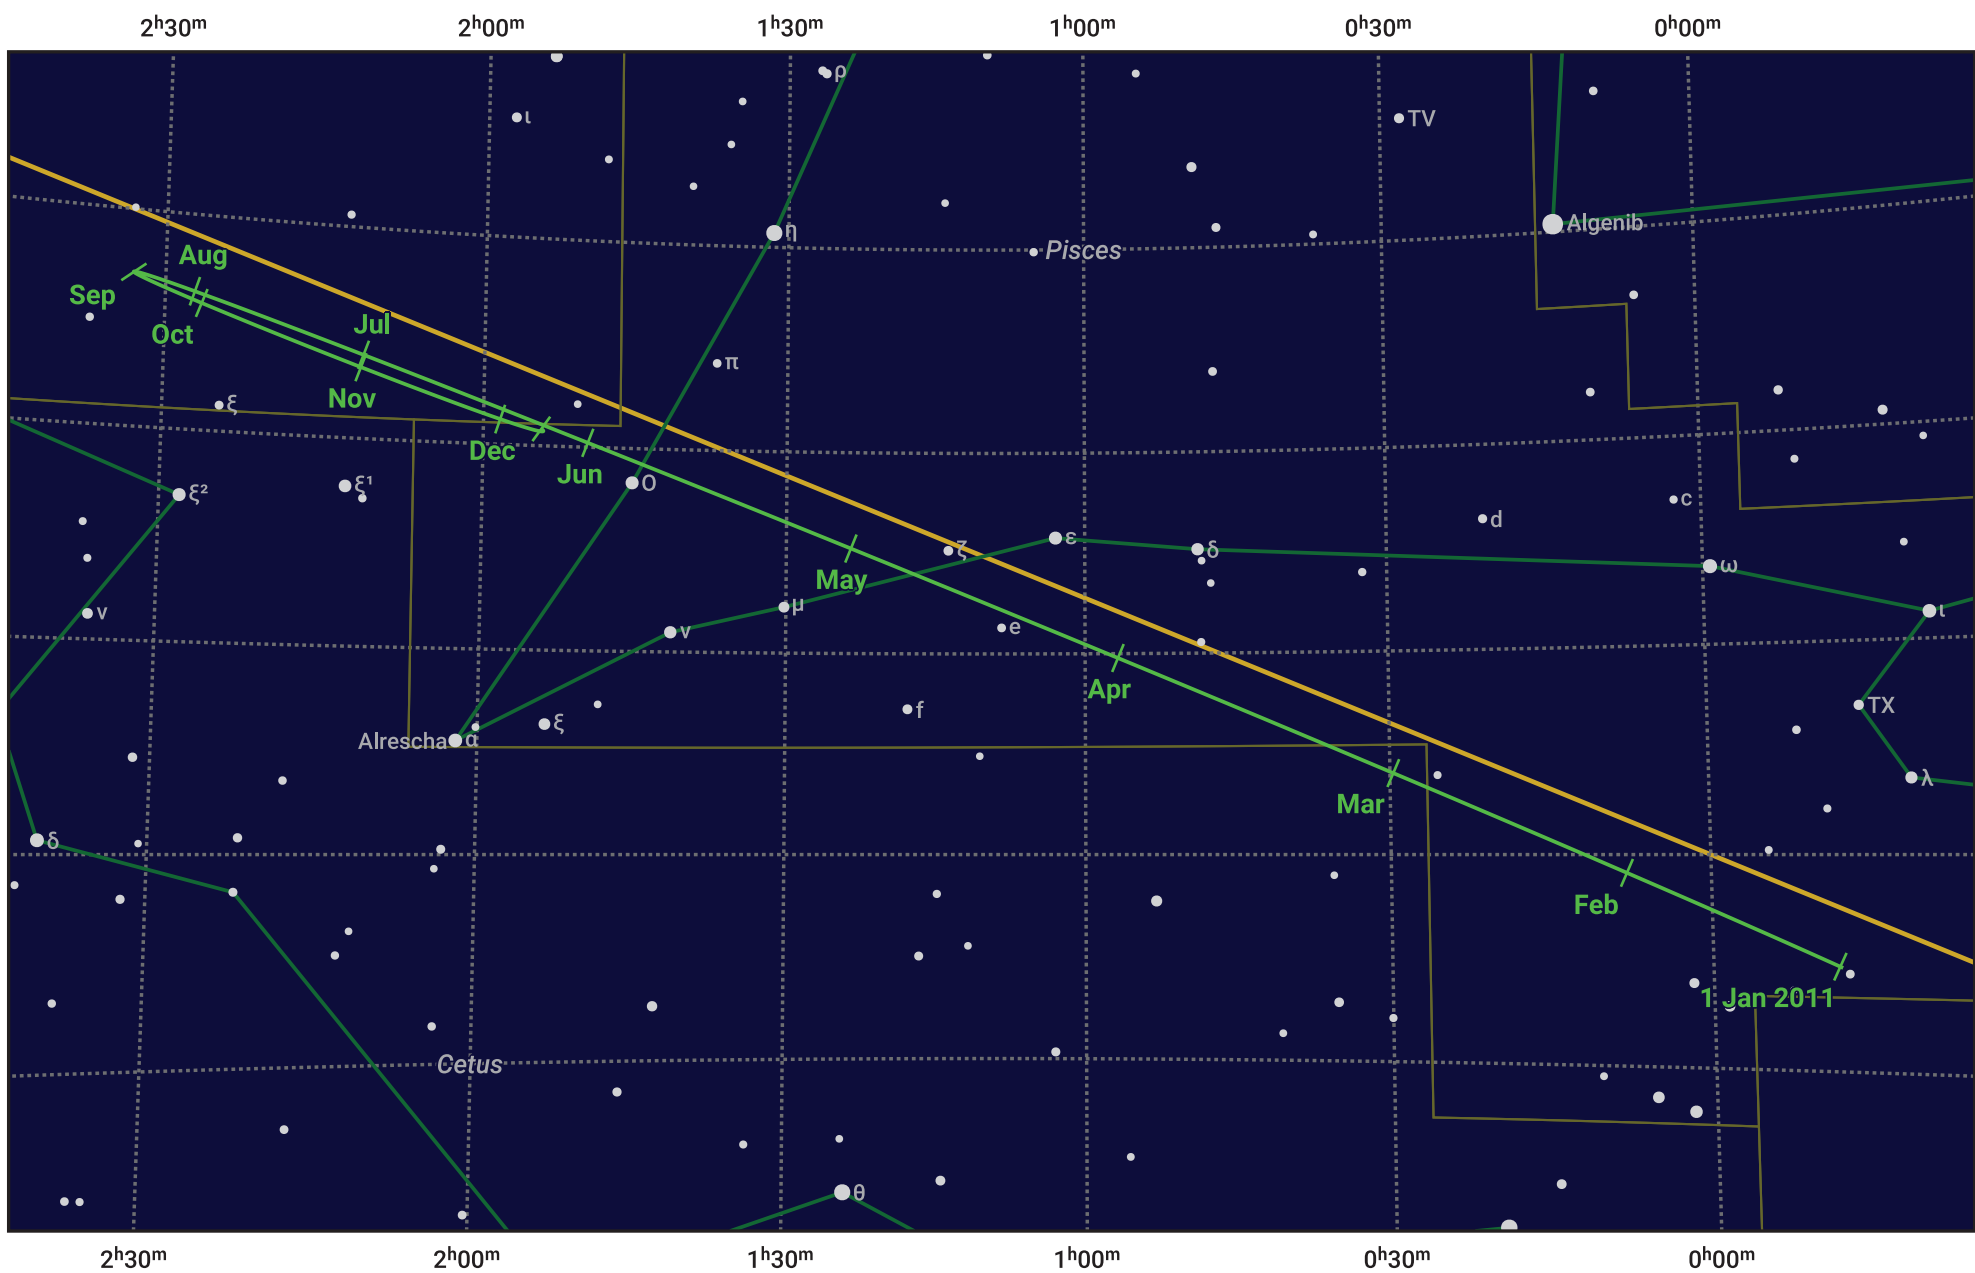

# The path of Jupiter in 2011

© Dominic Ford 2011–2024. Date markers placed at midnight UTC. Downloaded from <https://in-the-sky.org>

Magnitude scale: • 6.0 • 5.0 • 4.0 • 3.0 ● 2.0

— Ecliptic Plane

- Galaxy
- Bright nebula
- Open cluster
- ⊕ Globular cluster

Date	Mag	Angular size
2011 Jan 1	-2.4	37.9"
2011 Apr 1	-2.0	32.4"
2011 Jul 1	-2.3	36.3"
2011 Oct 1	-2.8	47.3"
2012 Jan 1	-2.6	42.4"