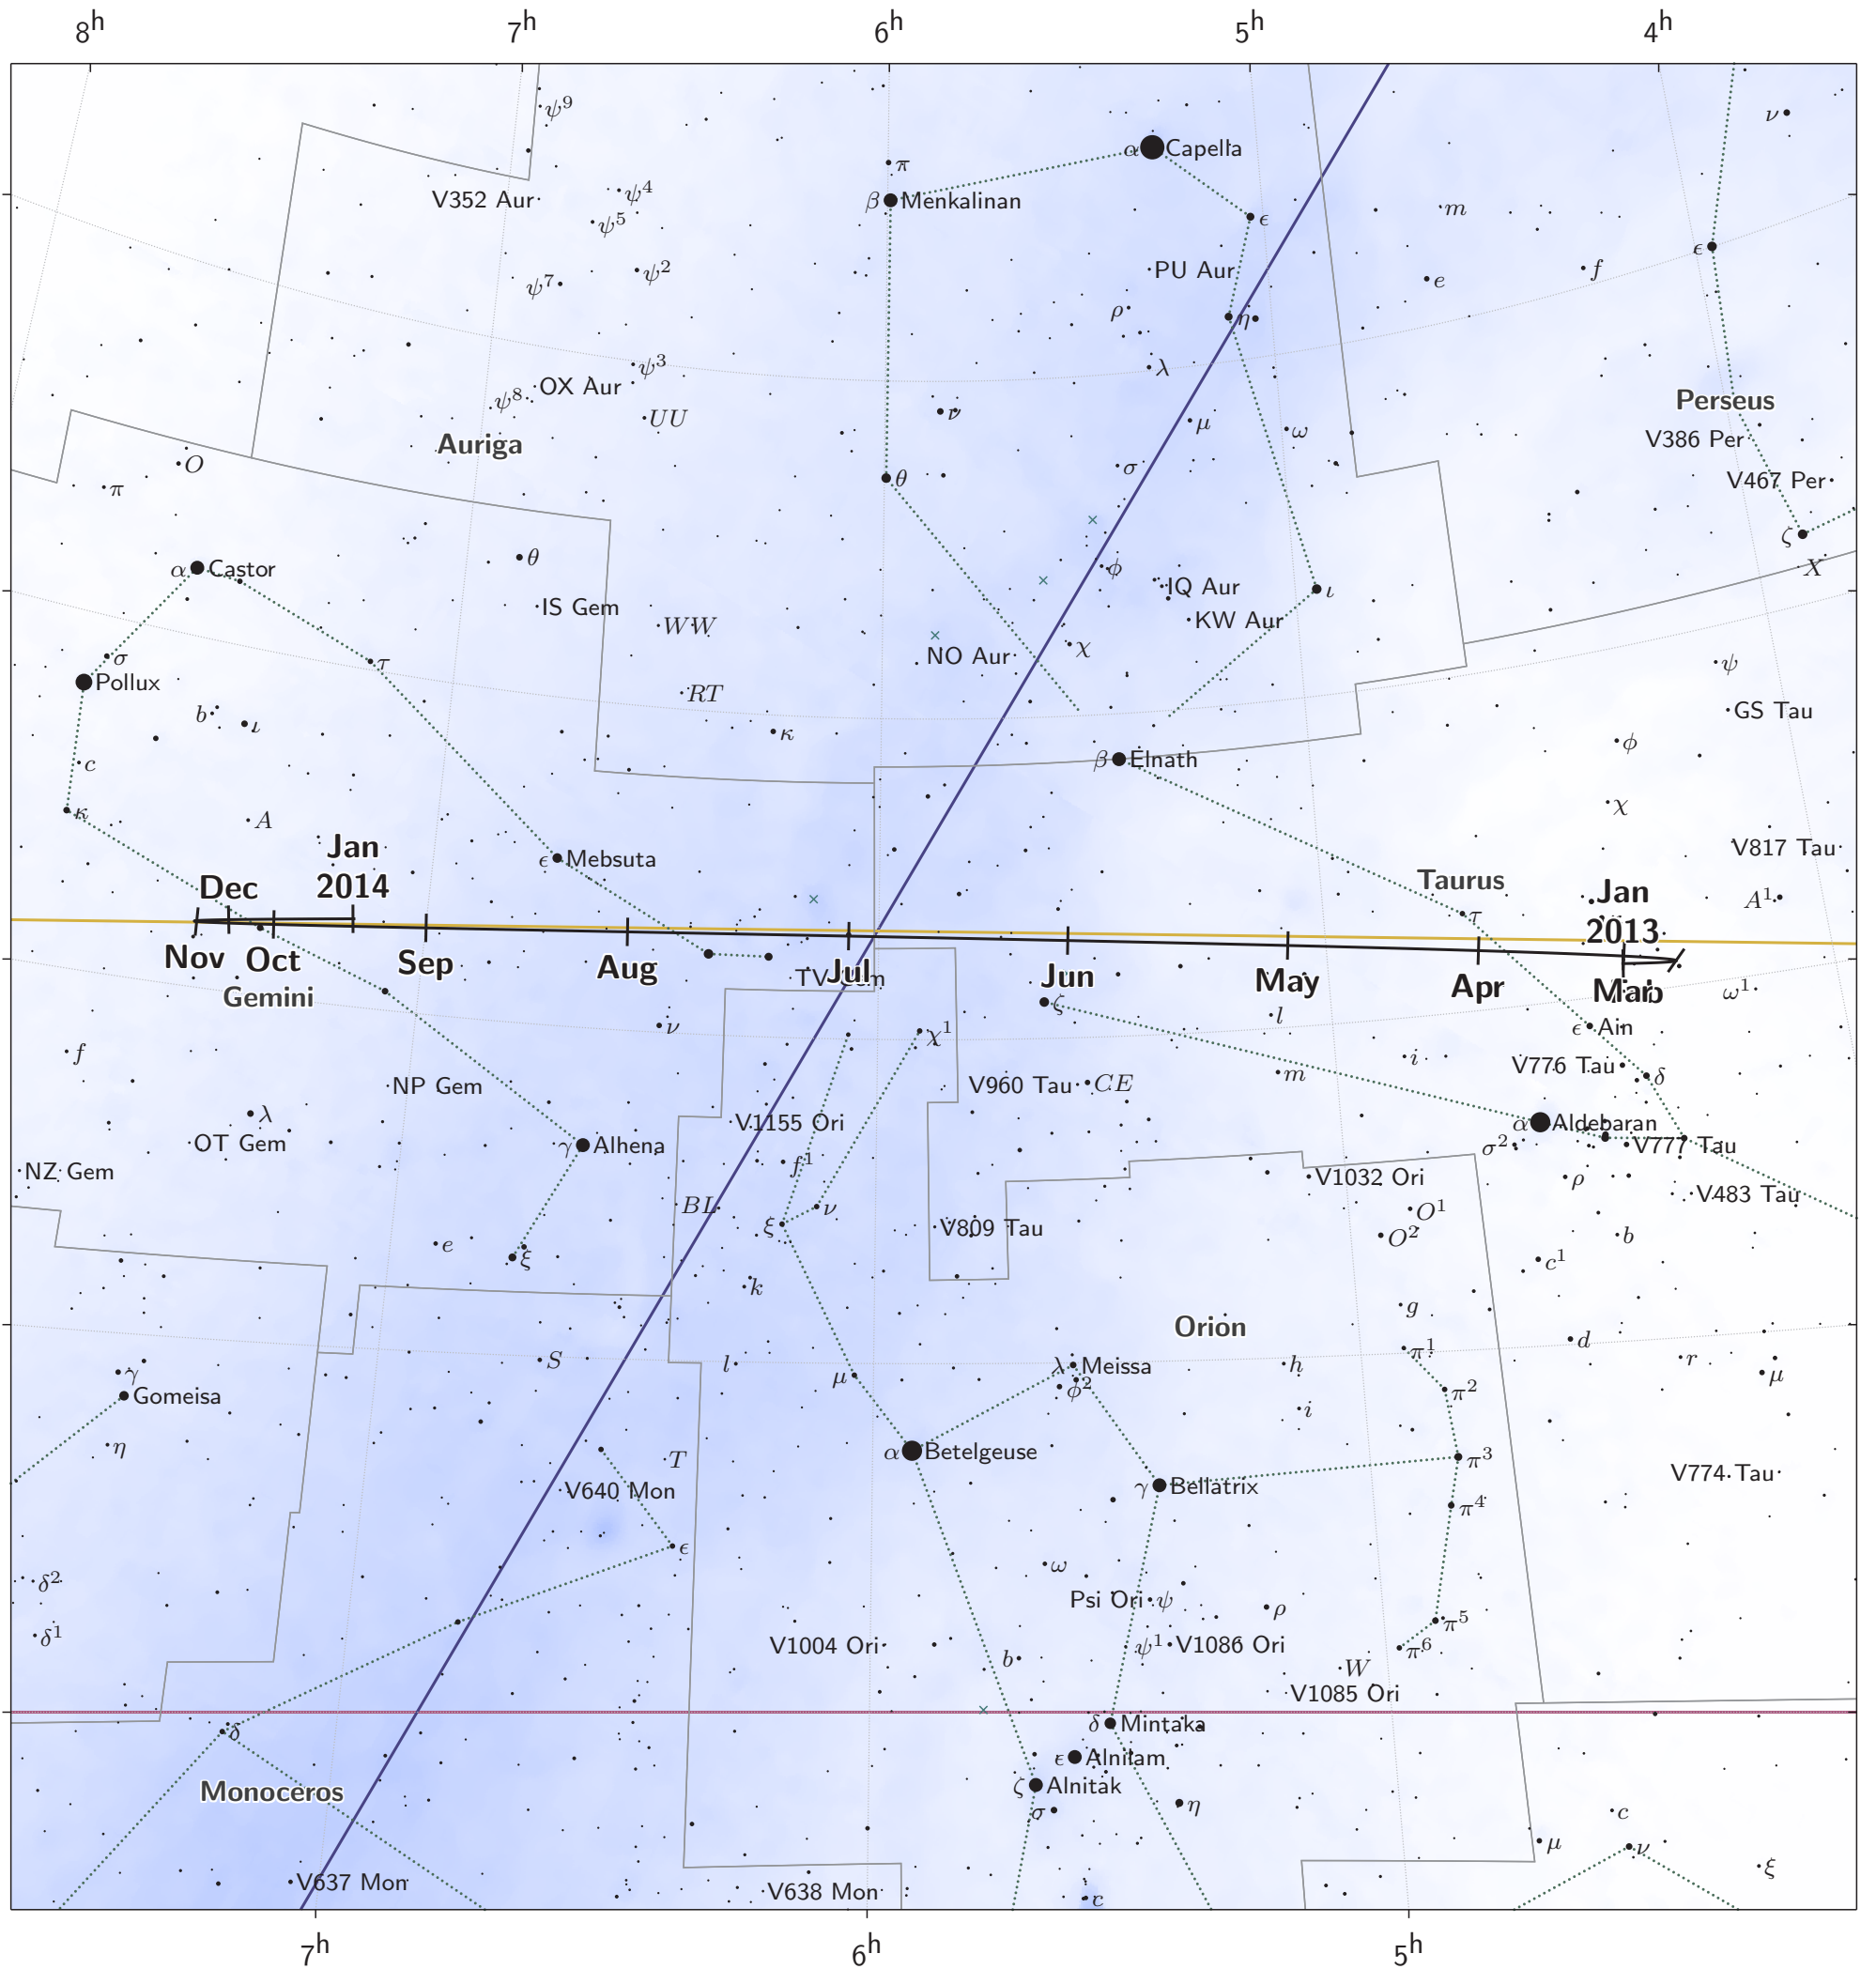

The path of Jupiter in 2013

Magnitude scale: 7.0 6.5 6.0 5.5 5.0 4.5 4.0 3.5 3.0 2.5 2.0 1.5 1.0 0.5

— The Equator — Ecliptic Plane — Galactic Plane