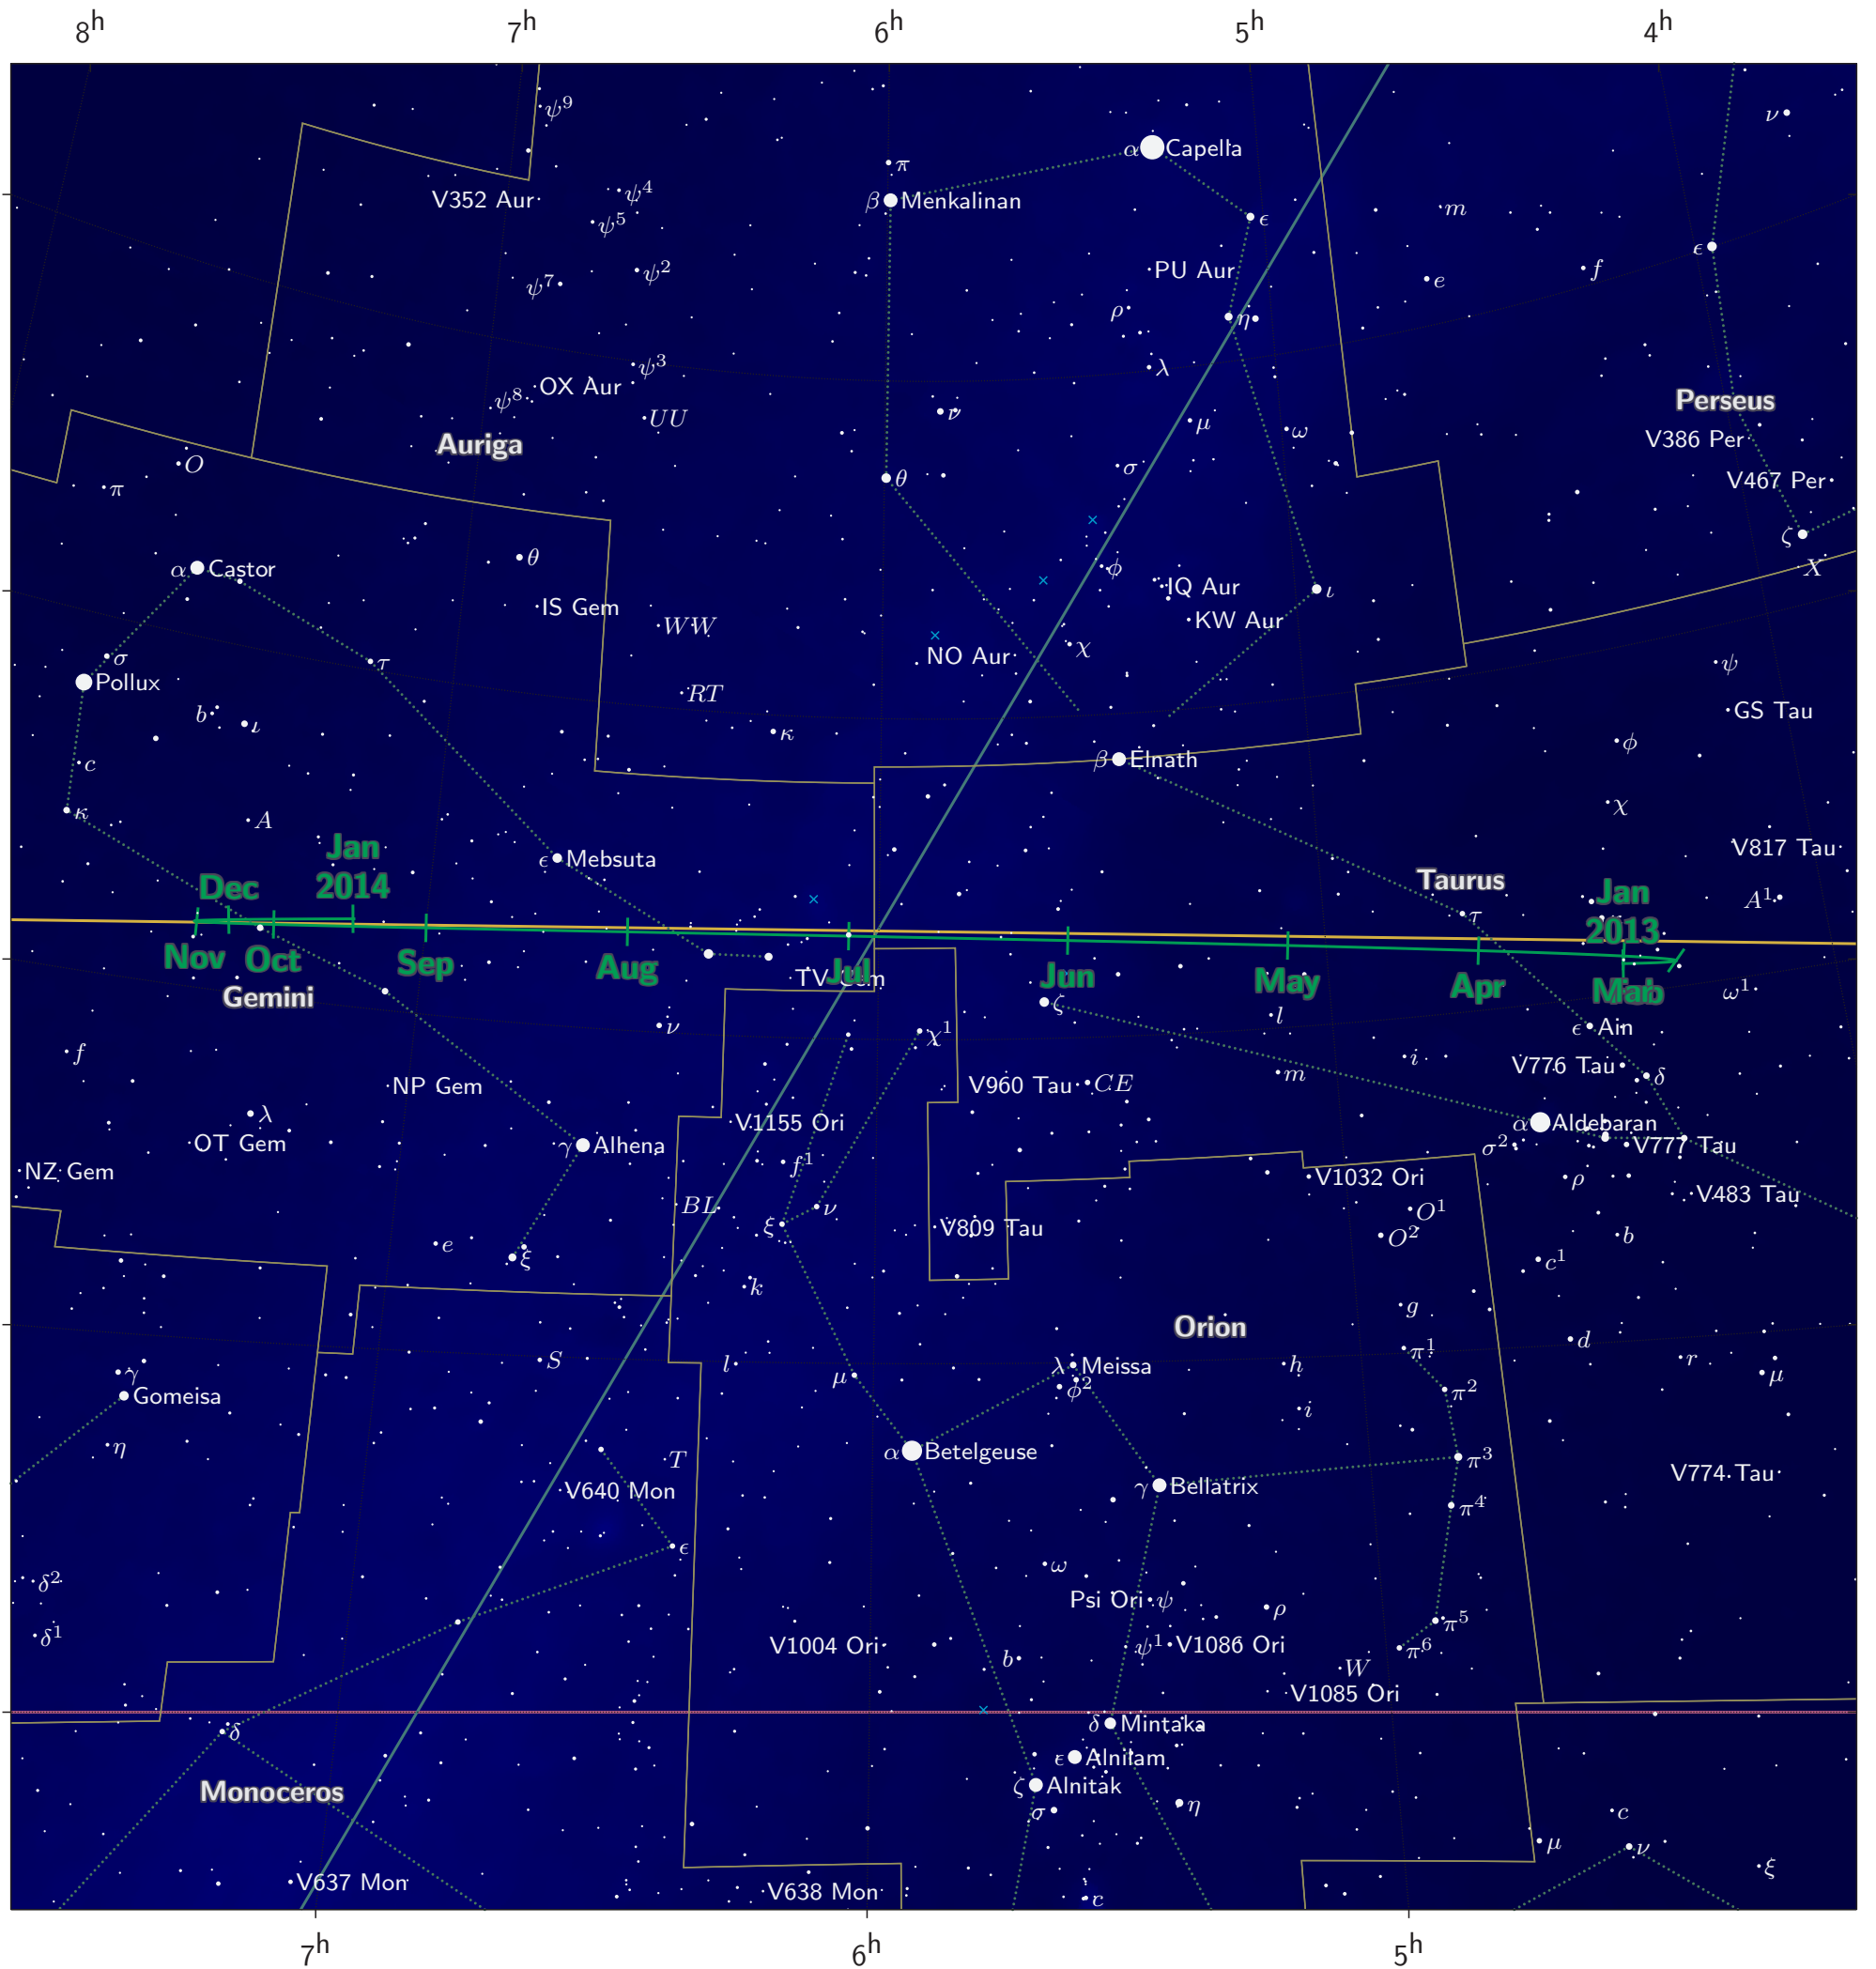

The path of Jupiter in 2013

Magnitude scale: 7.0 6.5 6.0 5.5 5.0 4.5 4.0 3.5 3.0 2.5 2.0 1.5 1.0 0.5

— The Equator — Ecliptic Plane — Galactic Plane