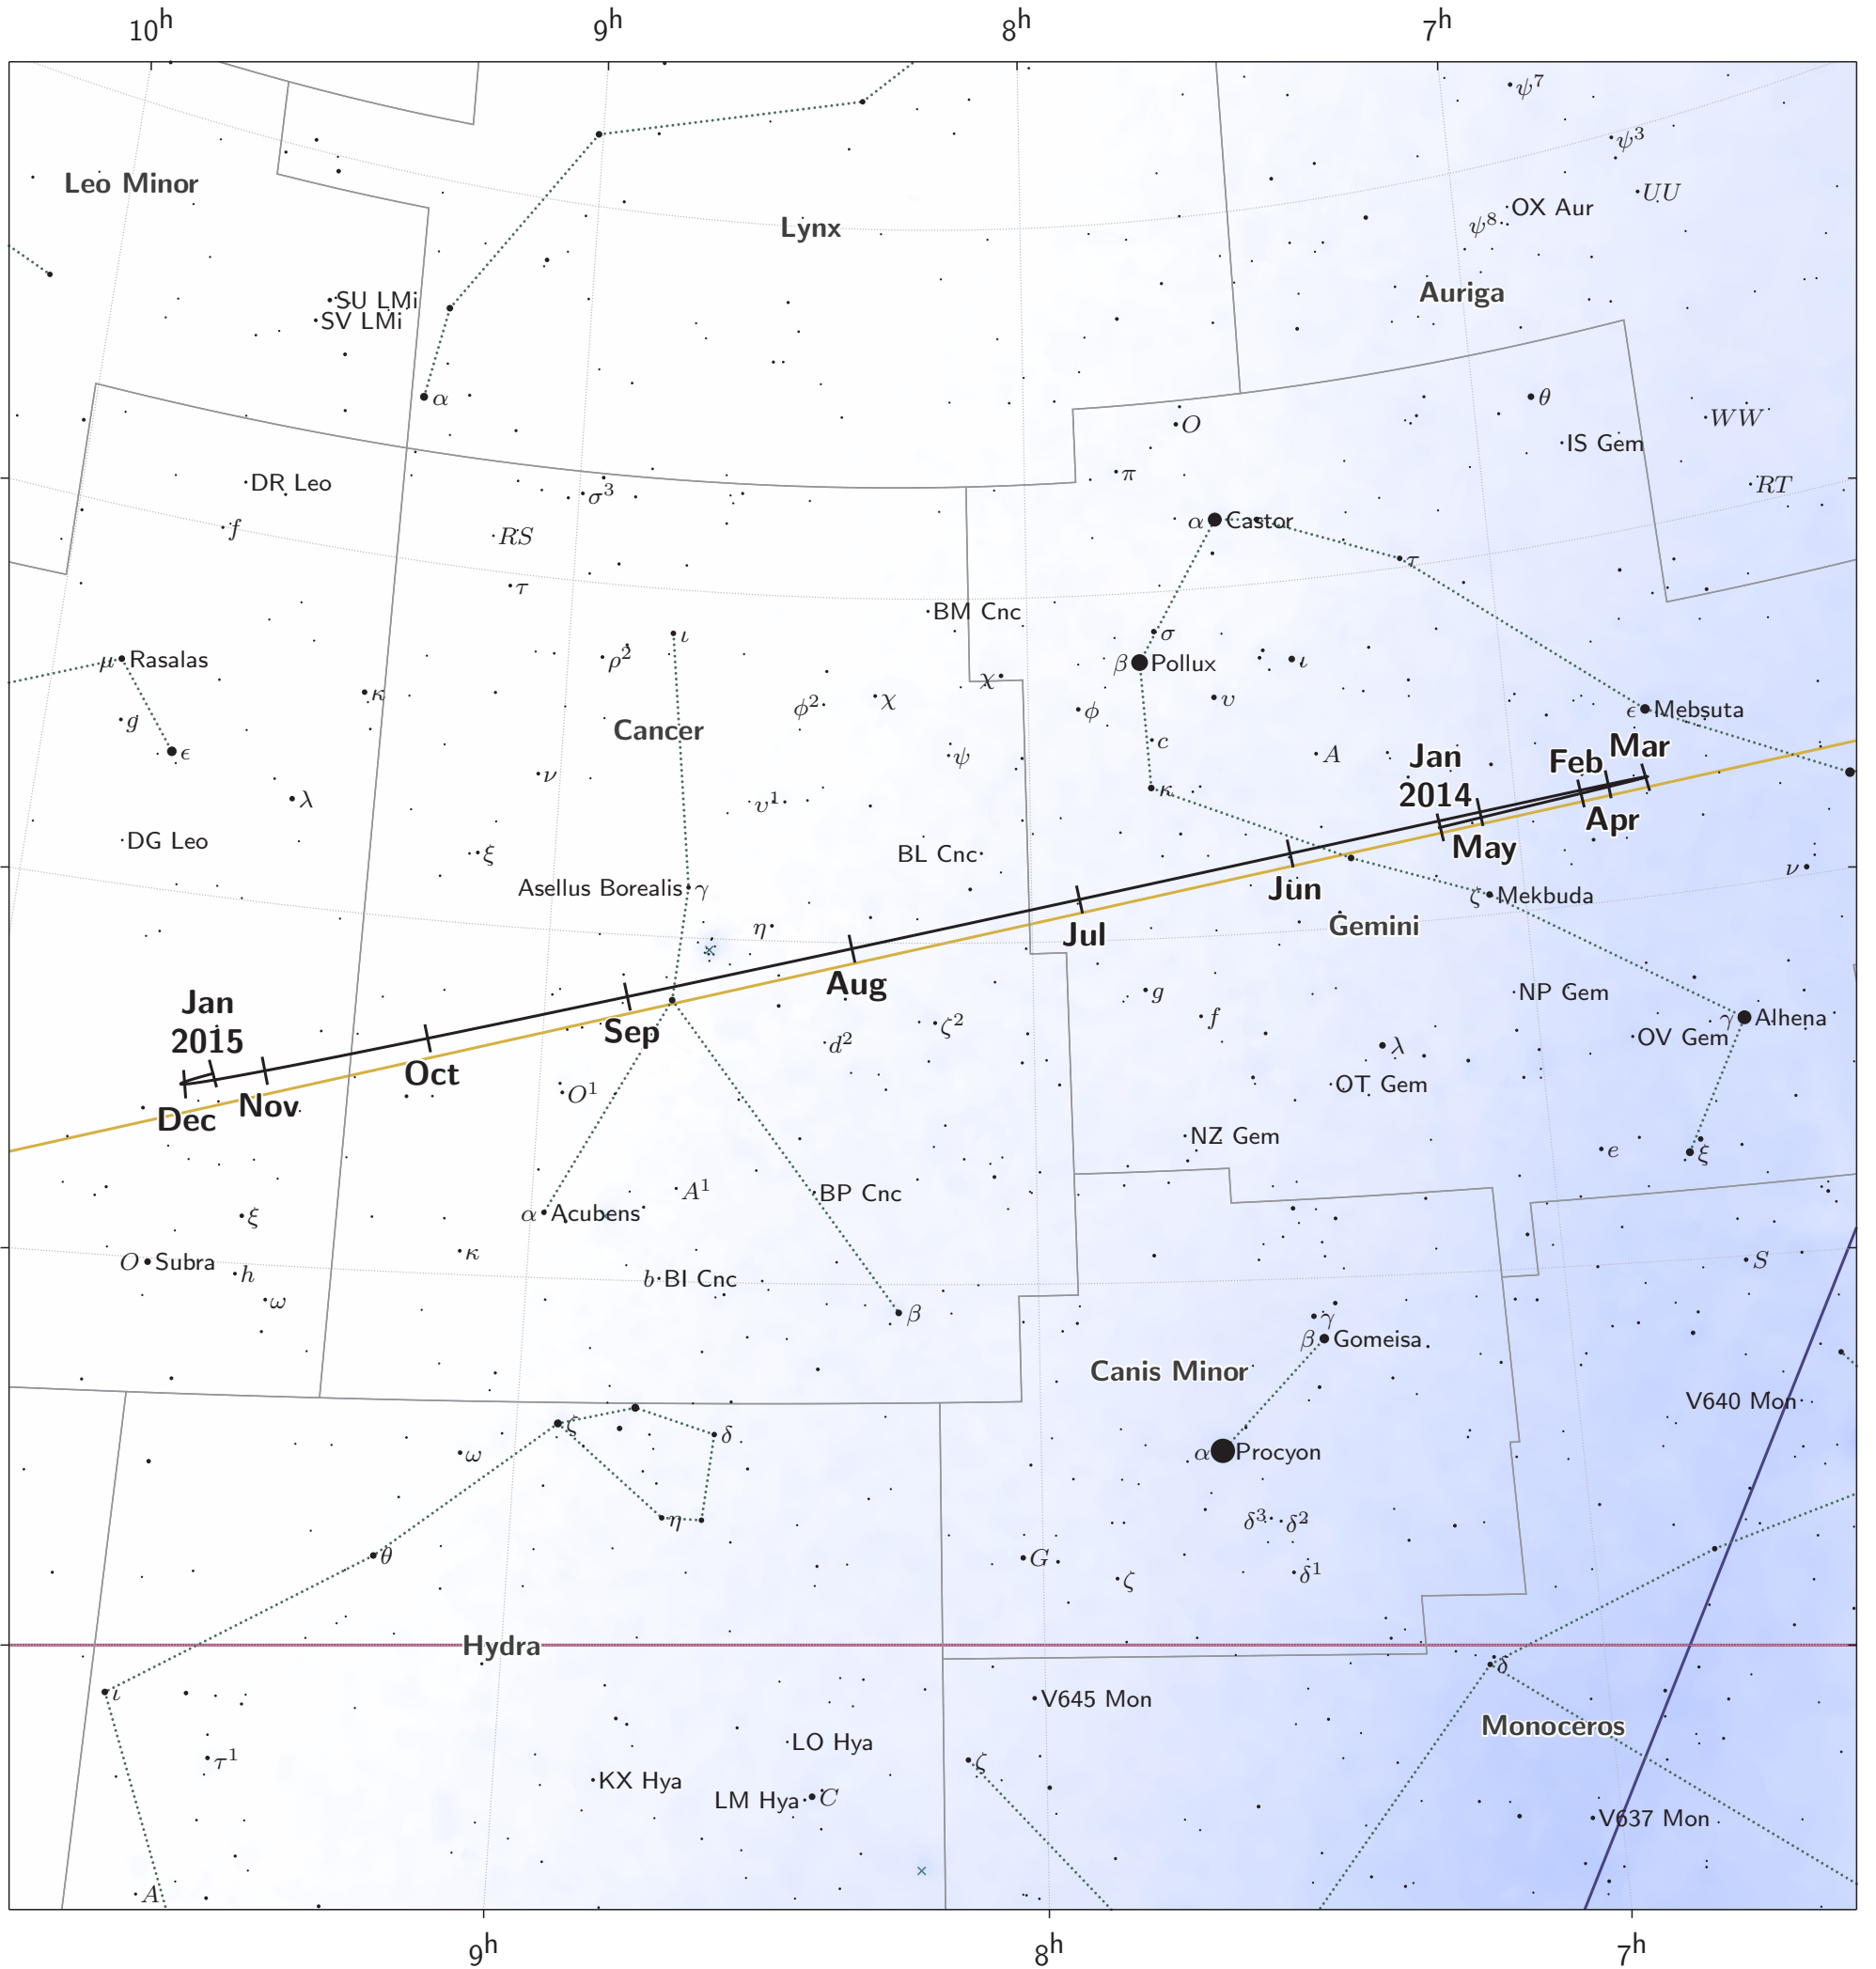

The path of Jupiter in 2014

Magnitude scale: 7.0 6.5 6.0 5.5 5.0 4.5 4.0 3.5 3.0 2.5 2.0 1.5 1.0 0.5

— The Equator — Ecliptic Plane — Galactic Plane